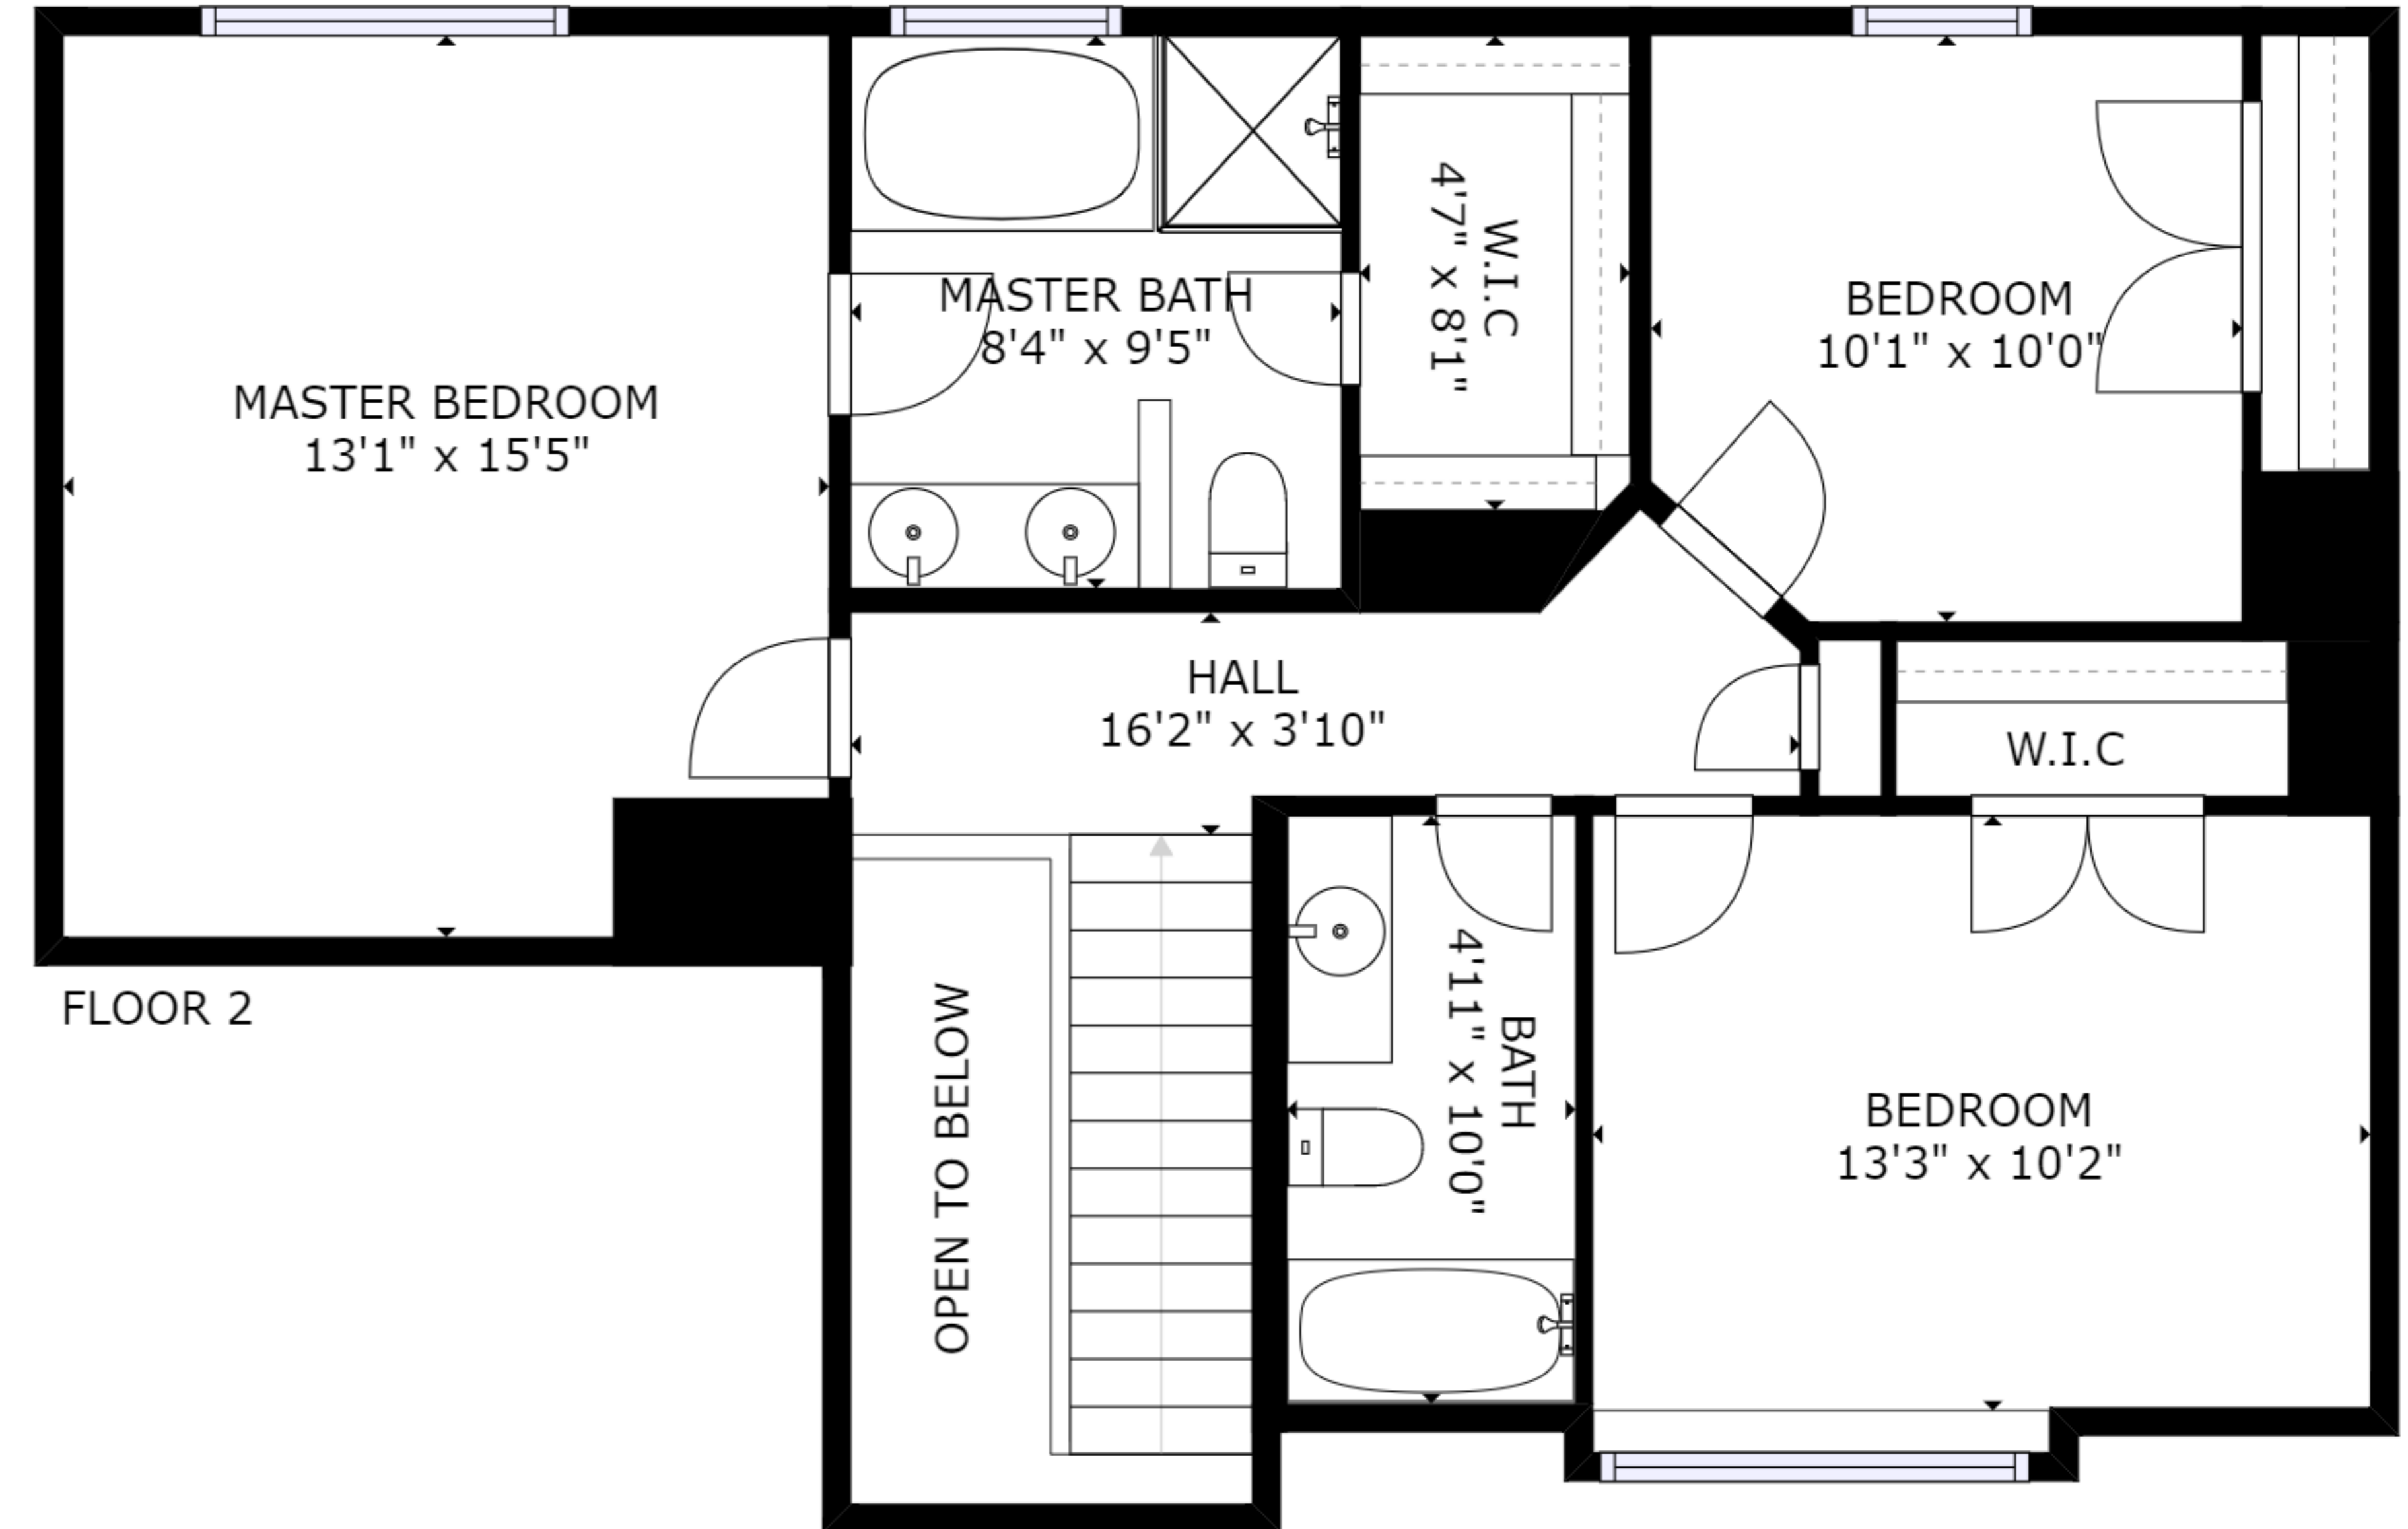

FLOOR 1

FLOOR 2

GROSS INTERNAL AREA
 FLOOR 1: 748 sq ft, FLOOR 2: 794 sq ft
 TOTAL: 1542 sq ft
 SIZES AND DIMENSIONS ARE APPROXIMATE, ACTUAL MAY VARY.