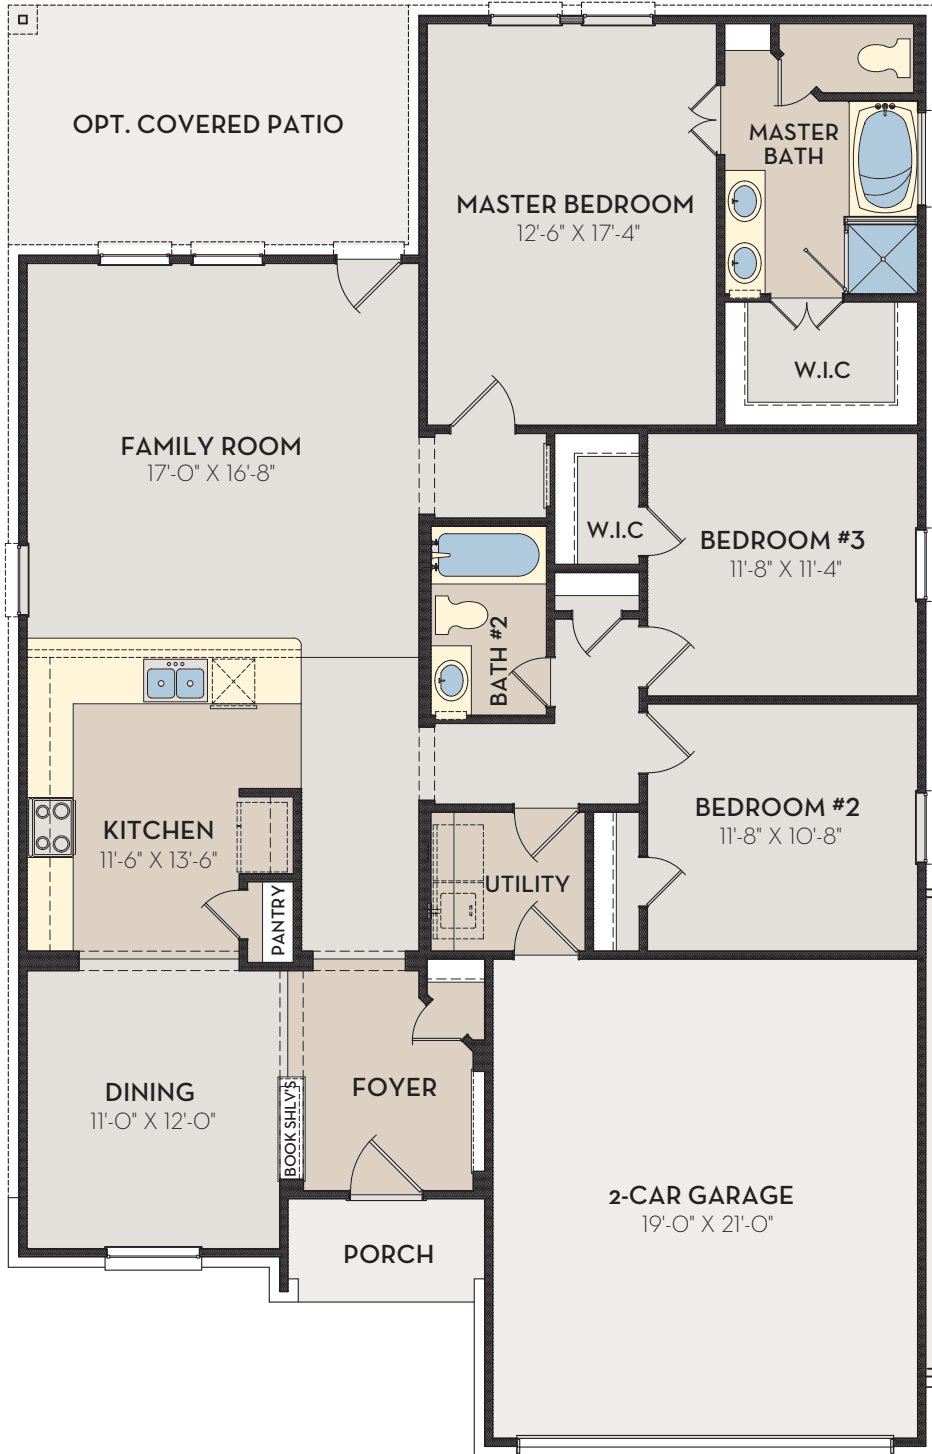

ELEVATION A

ELEVATION C

ELEVATION D

ELEVATION E

ELEVATION C
Opt. Stone

ELEVATION D
Opt. Stone

ELEVATION E
Opt. Stone

OPTIONAL FIREPLACE

OPTIONAL SUPER SHOWER

FRONT ENTRANCE
W/OPT. SIDE LITE

OPT. 3 CAR
GARAGE
9'-8" x 20'-4"

OPT. BOX
WINDOW SEAT