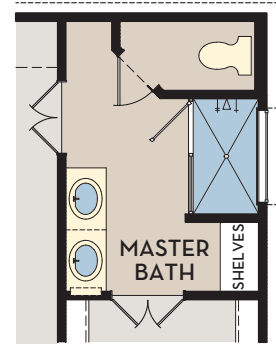

ELEVATION A

ELEVATION C

ELEVATION D

ELEVATION E

ELEVATION C
Opt. Stone

ELEVATION D
Opt. Stone

ELEVATION E
Opt. Stone

OPTIONAL FIREPLACE

OPTIONAL SUPER SHOWER

FRONT ENTRANCE
W/OPT. SIDE LITE

OPT. 3 CAR
GARAGE
9'-8" x 20'-4"

OPT. BOX
WINDOW SEAT