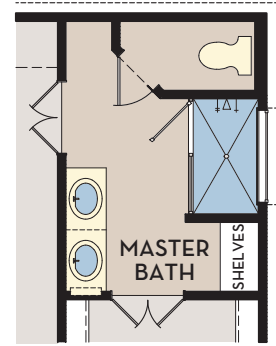

OPTIONAL FIREPLACE

OPTIONAL SUPER SHOWER

FRONT ENTRANCE  
W/OPT. SIDE LITE

OPT. 3 CAR  
GARAGE  
9'-8" x 20'-4"

OPT. BOX  
WINDOW SEAT