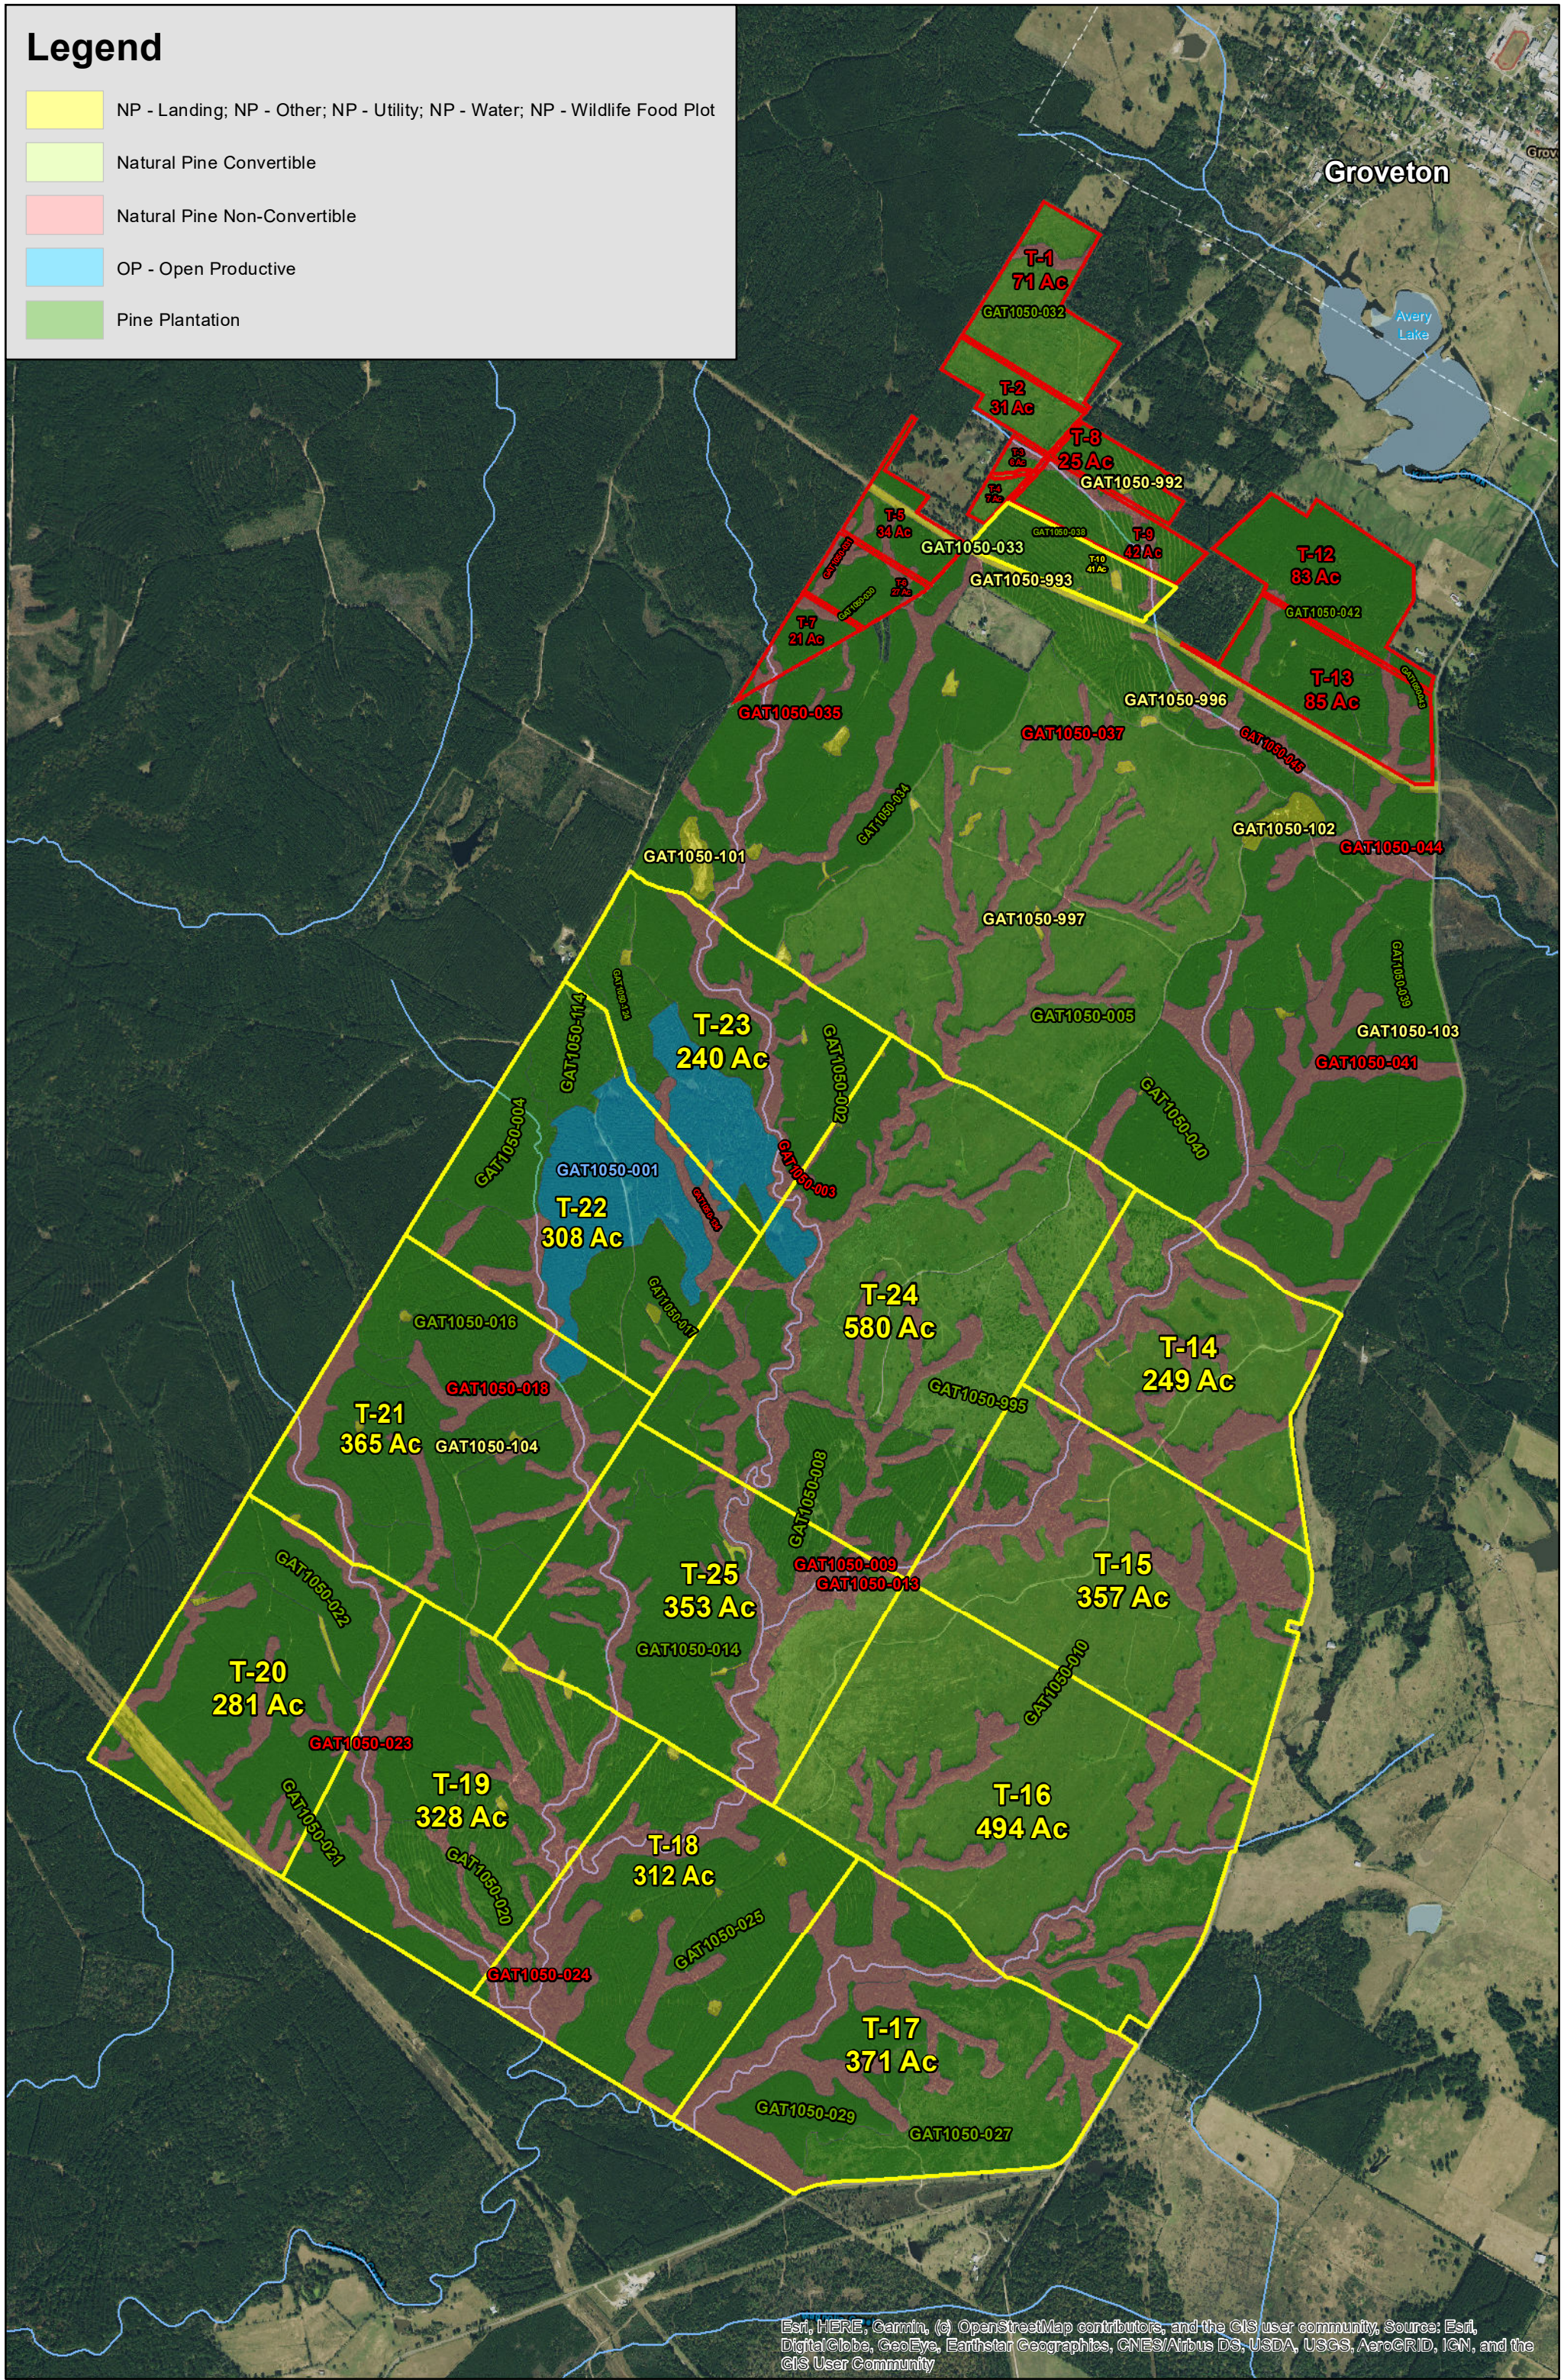

Legend

- NP - Landing; NP - Other; NP - Utility; NP - Water; NP - Wildlife Food Plot
- Natural Pine Convertible
- Natural Pine Non-Convertible
- OP - Open Productive
- Pine Plantation

Groveton

Avery Lake

Esri, HERE, Garmin, (c) OpenStreetMap contributors, and the GIS user community, Source: Esri, DigitalGlobe, GeoEye, Earthstar Geographics, CNES/Airbus DS, USDA, USGS, AeroGRID, IGN, and the GIS User Community

Groveton, Trinity Co., TX

For illustration purposes only. (Eliot)