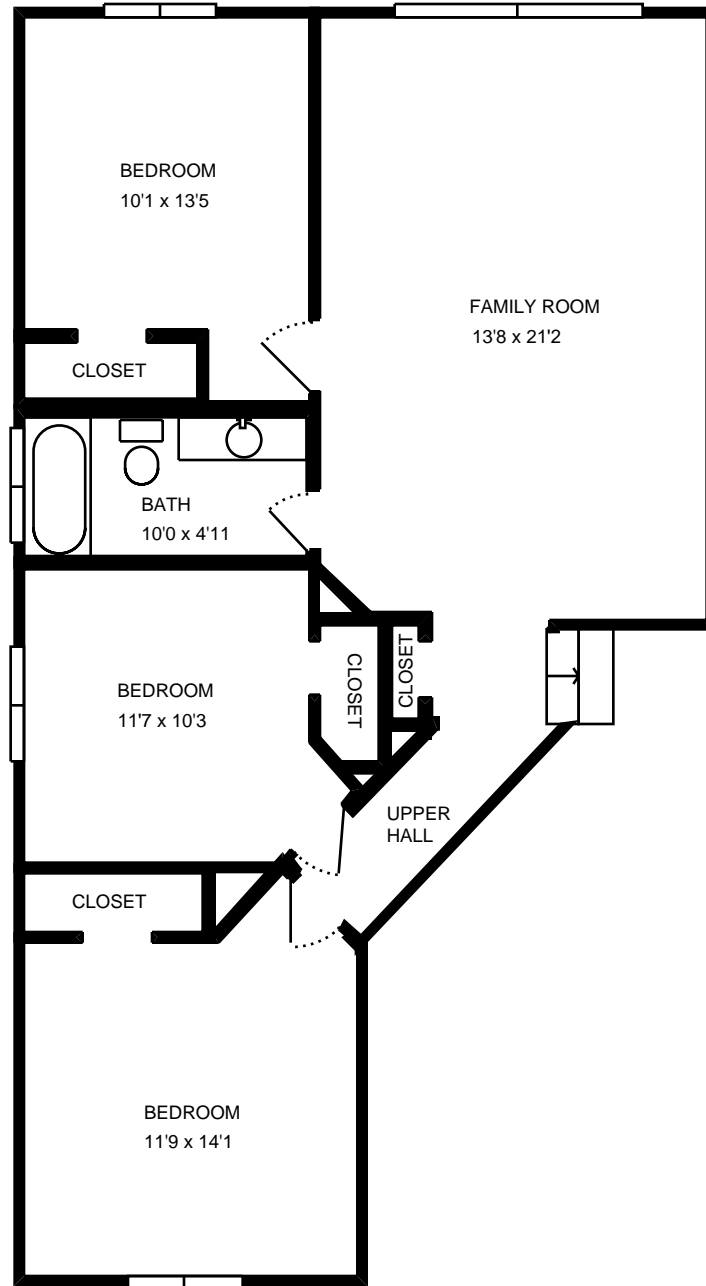

Property Address:
1011 Winter Green Ct
Missouri City, TX 77459

Measure #16046475

Property Address:
1011 Winter Green Ct
Missouri City, TX 77459

Measure #16046475