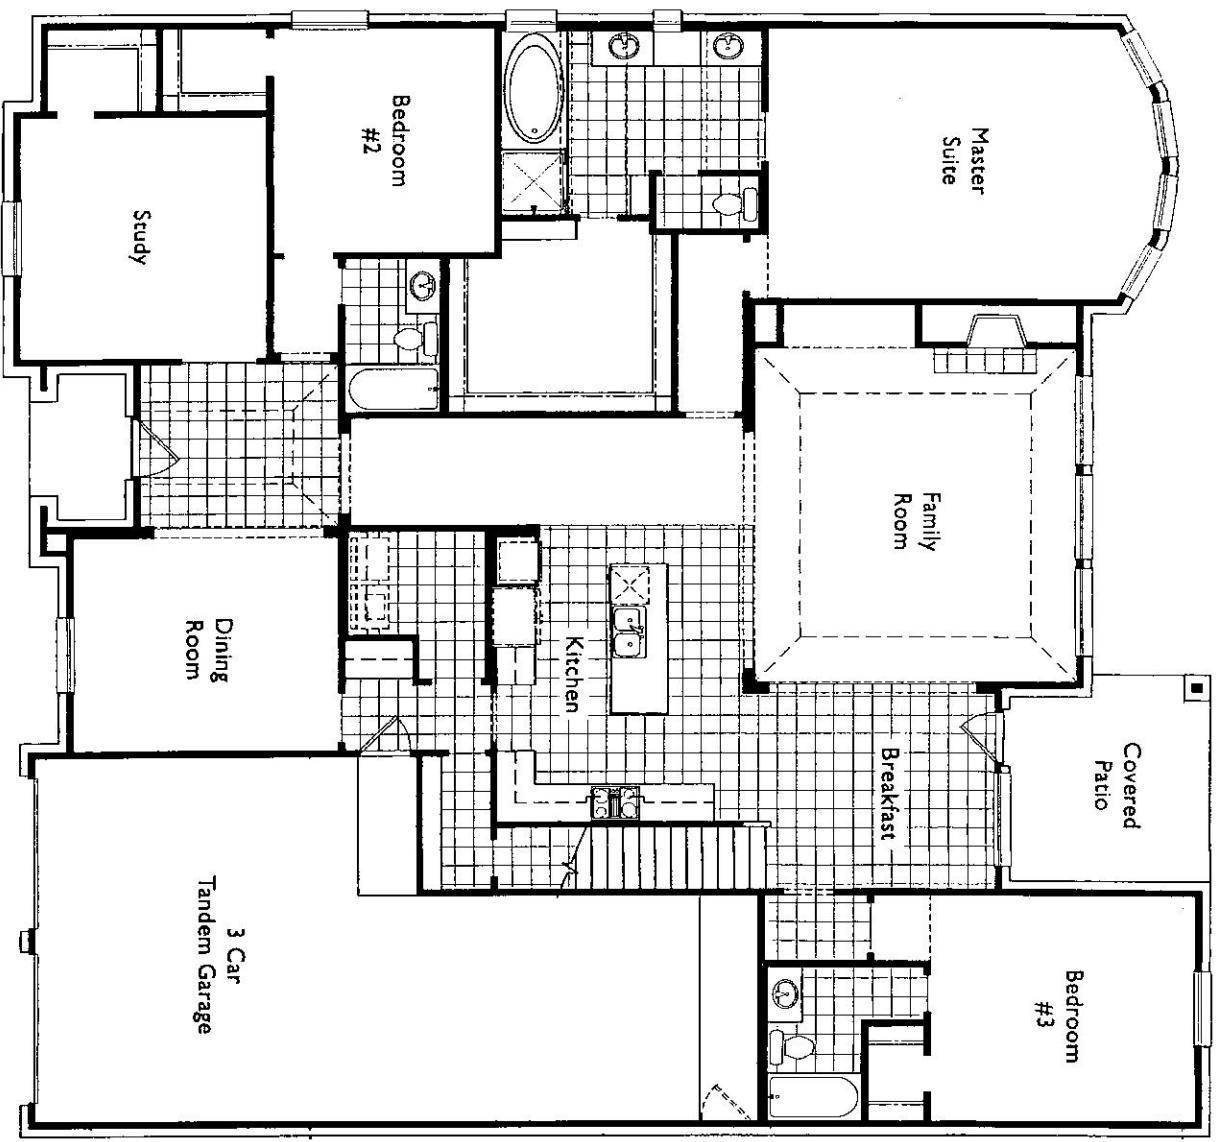

Seven Meadows 70' WIDE LOTS

PLAN 143 with Options

4th Bedroom Option
in lieu of Study

Lower Level
with Game Room Option

 Prices, plans, specifications, square footage and availability subject to change without notice or prior obligation. Square footage is approximate and may vary upon elevations and/or options selected. Please see your Sales Counselor for more information.

**Media Room ~ Game Room Option
Upper Level**

Full Bath Option

To meet the 2,800 minimum square footage requirement of this subdivision, one of the following options is required:

- ~ Sun Room Option with Outdoor Living Area
- ~ Lower Level Media Room in lieu of Tandem Garage
- ~ 1.5 Story Game Room Option