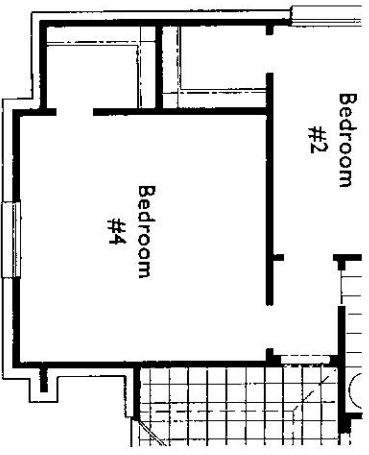

Seven Meadows 70' WIDE LOTS

PLAN 143 with Options

4th Bedroom Option
in lieu of Study

Lower Level
with Game Room Option

 Prices, plans, specifications, square footage and availability subject to change without notice or prior obligation. Square footage is approximate and may vary upon elevations and/or options selected. Please see your Sales Counselor for more information.

**Media Room ~ Game Room Option
Upper Level**

Full Bath Option

To meet the 2,800 minimum square footage requirement of this subdivision, one of the following options is required:

- ~ Sun Room Option with Outdoor Living Area
- ~ Lower Level Media Room in lieu of Tandem Garage
- ~ 1.5 Story Game Room Option