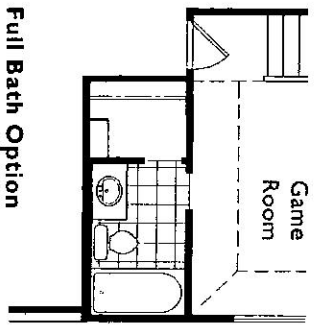

Seven Meadows 70' WIDE LOTS

PLAN 143 with Options

4th Bedroom Option
in lieu of Study

Lower Level
with Game Room Option

 Prices, plans, specifications, square footage and availability subject to change without notice or prior obligation. Square footage is approximate and may vary upon elevations and/or options selected. Please see your Sales Counselor for more information.

**Media Room ~ Game Room Option
Upper Level**

Full Bath Option

To meet the 2,800 minimum square footage requirement of this subdivision, one of the following options is required:

- ~ Sun Room Option with Outdoor Living Area
- ~ Lower Level Media Room in lieu of Tandem Garage
- ~ 1.5 Story Game Room Option