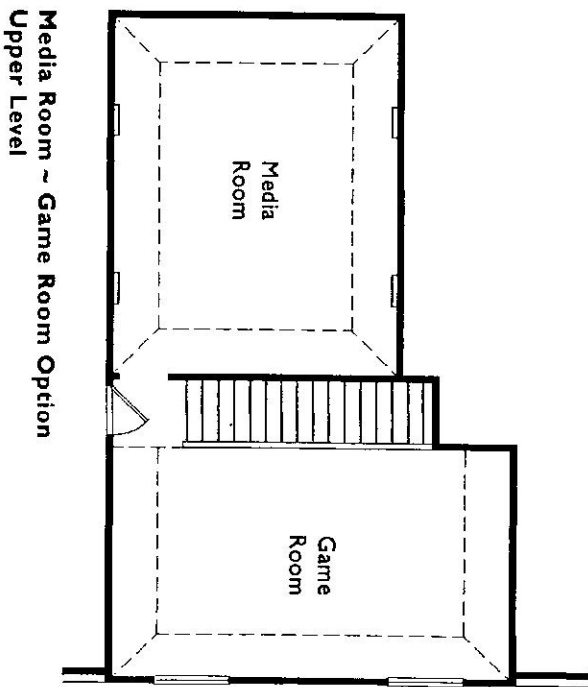

Seven Meadows 70' WIDE LOTS

PLAN 143 with Options

4th Bedroom Option
in lieu of Study

Lower Level
with Game Room Option

 Prices, plans, specifications, square footage and availability subject to change without notice or prior obligation. Square footage is approximate and may vary upon elevations and/or options selected. Please see your Sales Counselor for more information.

**Media Room ~ Game Room Option
Upper Level**

Full Bath Option

To meet the 2,800 minimum square footage requirement of this subdivision, one of the following options is required:

- ~ Sun Room Option with Outdoor Living Area
- ~ Lower Level Media Room in lieu of Tandem Garage
- ~ 1.5 Story Game Room Option