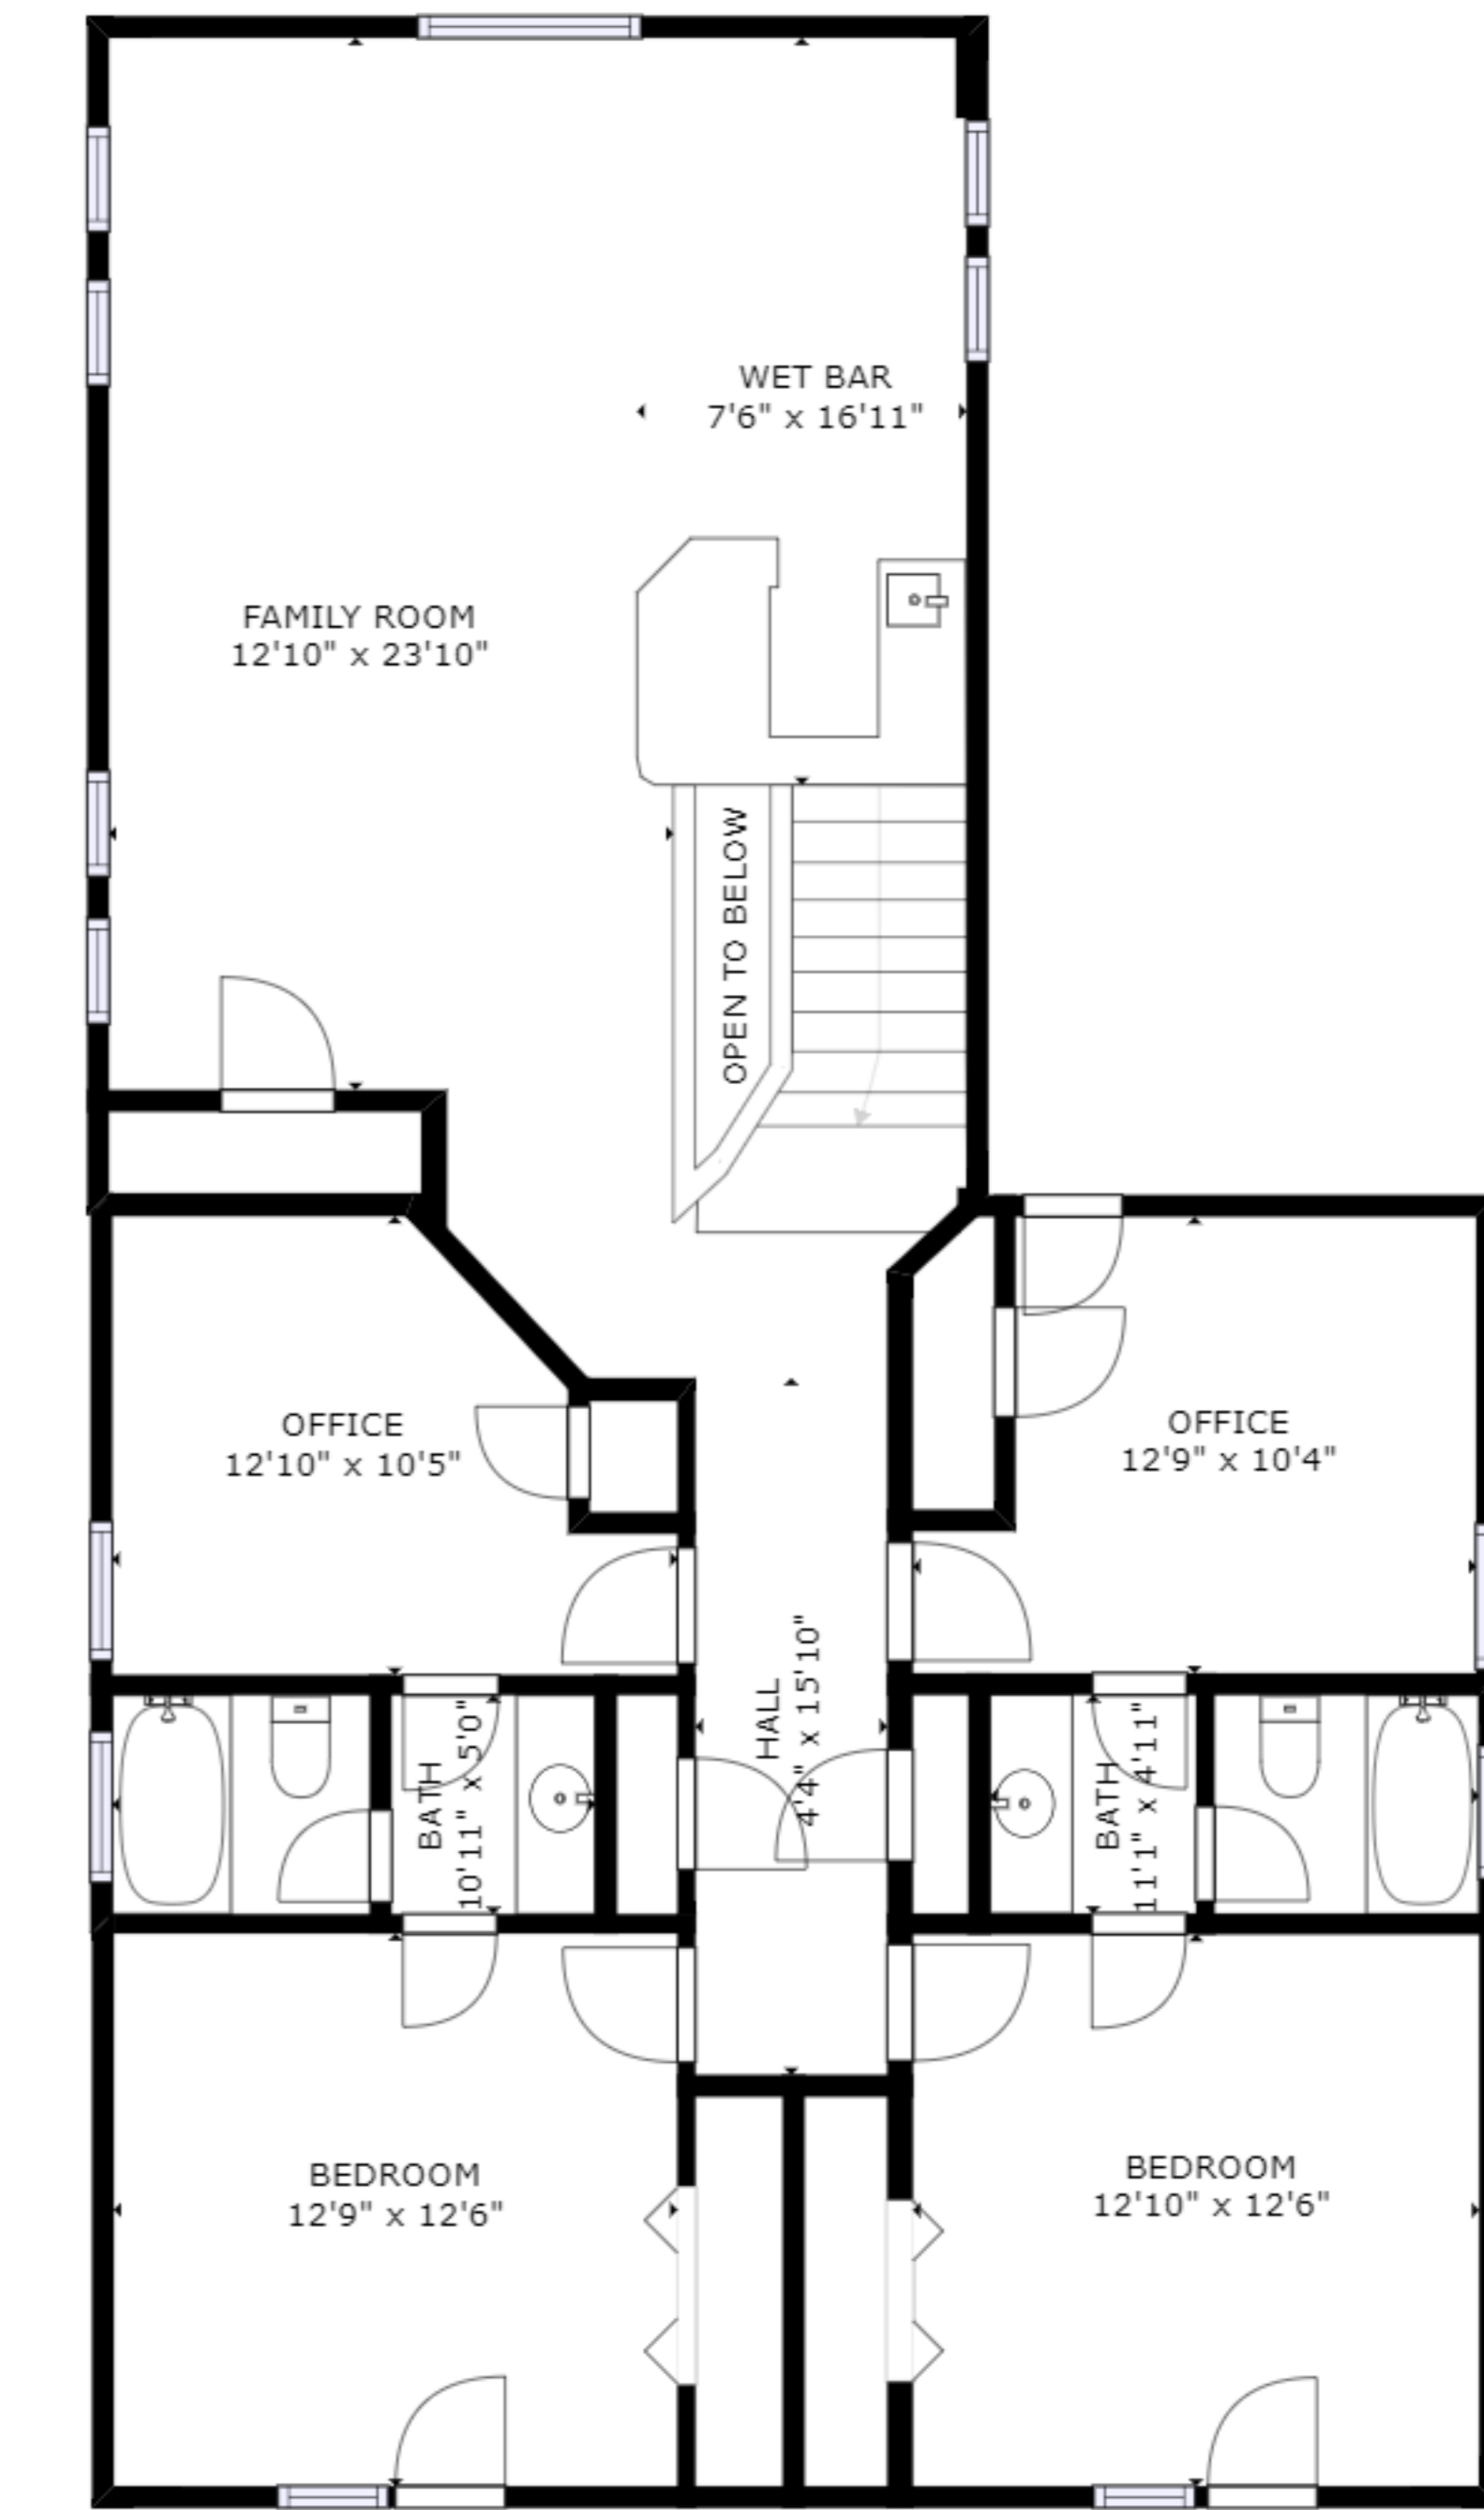

FLOOR 1

FLOOR 2

GROSS INTERNAL AREA
 FLOOR 1: 2198 sq ft, FLOOR 2: 1399 sq ft
 TOTAL: 3596 sq ft
 SIZES AND DIMENSIONS ARE APPROXIMATE, ACTUAL MAY VARY.