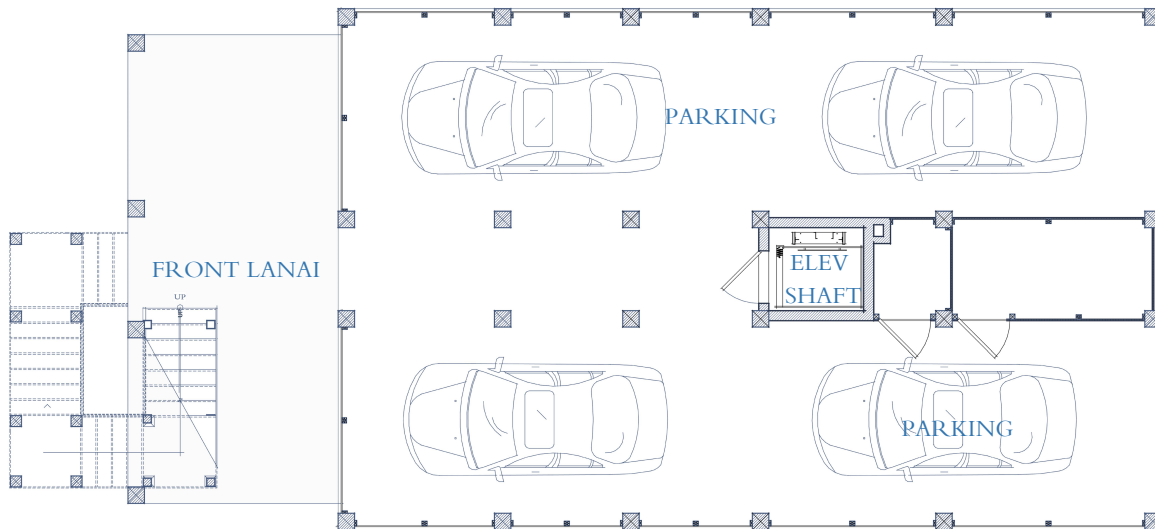

BEACHTOWN PASSAGE RESIDENCE

809 BEACHTOWN PASSAGE
5 BEDROOMS | 4 BATHS | BUNK GALLERY | SITTING ROOM

This beautiful promenade home is located along the tree-lined paver sidewalks of the passage ways, which are connected to the beach through sculptural dune walkovers. Only a few steps away from the communities town center, enjoy this homes perfect location. This home is built to Fortified construction standards by the predominant builder in the community and features the latest in energy efficient construction methods. Great views of the beach and promenade!

GROUND LEVEL

BEACHTOWN PASSAGE RESIDENCE

809 BEACHTOWN PASSAGE
5 BEDROOMS | 4 BATHS | BUNK GALLERY | SITTING ROOM

This beautiful promenade home is located along the tree-lined paver sidewalks of the passage ways, which are connected to the beach through sculptural dune walkovers. Only a few steps away from the communities town center, enjoy this homes perfect location. This home is built to Fortified construction standards by the predominant builder in the community and features the latest in energy efficient construction methods. Great views of the beach and promenade!

MAIN LEVEL

BEACHTOWN PASSAGE RESIDENCE

809 BEACHTOWN PASSAGE
5 BEDROOMS | 4 BATHS | BUNK GALLERY | SITTING ROOM

This beautiful promenade home is located along the tree-lined paver sidewalks of the passage ways, which are connected to the beach through sculptural dune walkovers. Only a few steps away from the communities town center, enjoy this homes perfect location. This home is built to Fortified construction standards by the predominant builder in the community and features the latest in energy efficient construction methods. Great views of the beach and promenade!