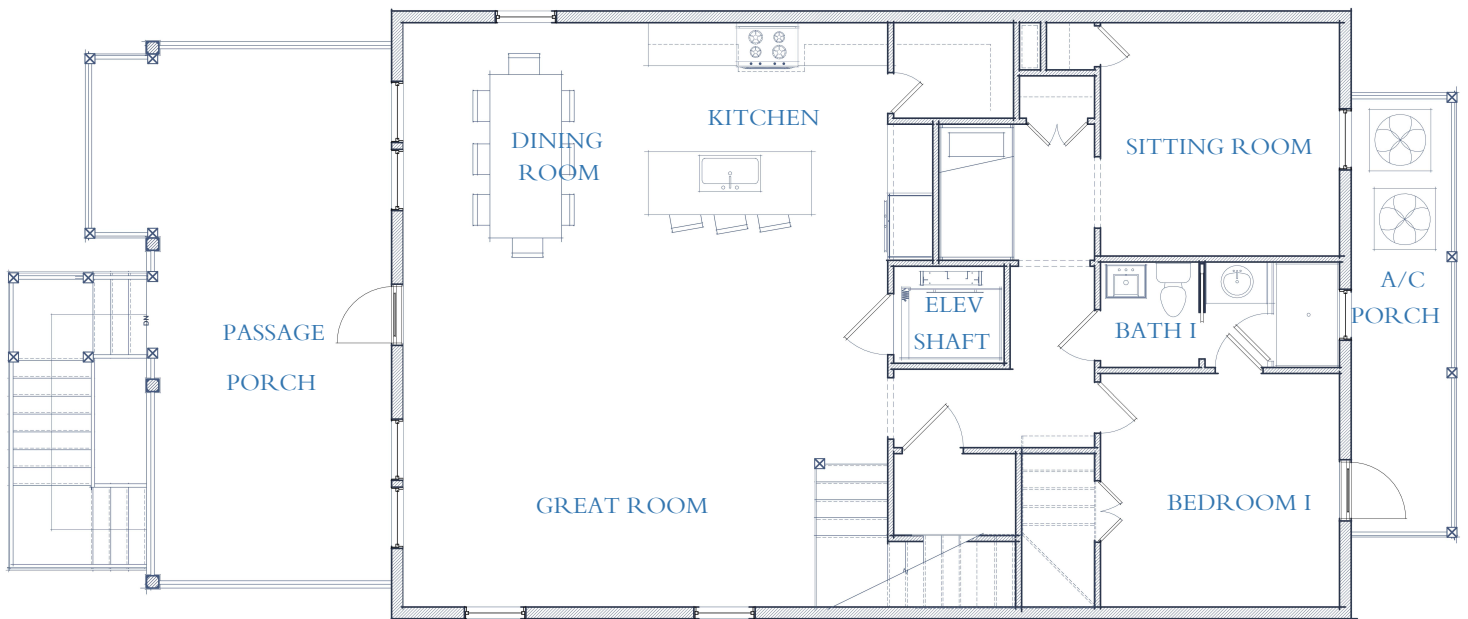

BEACHTOWN PASSAGE RESIDENCE

809 BEACHTOWN PASSAGE
5 BEDROOMS | 4 BATHS | BUNK GALLERY | SITTING ROOM

This beautiful promenade home is located along the tree-lined paver sidewalks of the passage ways, which are connected to the beach through sculptural dune walkovers. Only a few steps away from the communities town center, enjoy this homes perfect location. This home is built to Fortified construction standards by the predominant builder in the community and features the latest in energy efficient construction methods. Great views of the beach and promenade!

GROUND LEVEL

BEACHTOWN PASSAGE RESIDENCE

809 BEACHTOWN PASSAGE
5 BEDROOMS | 4 BATHS | BUNK GALLERY | SITTING ROOM

This beautiful promenade home is located along the tree-lined paver sidewalks of the passage ways, which are connected to the beach through sculptural dune walkovers. Only a few steps away from the communities town center, enjoy this homes perfect location. This home is built to Fortified construction standards by the predominant builder in the community and features the latest in energy efficient construction methods. Great views of the beach and promenade!

MAIN LEVEL

BEACHTOWN PASSAGE RESIDENCE

809 BEACHTOWN PASSAGE
5 BEDROOMS | 4 BATHS | BUNK GALLERY | SITTING ROOM

This beautiful promenade home is located along the tree-lined paver sidewalks of the passage ways, which are connected to the beach through sculptural dune walkovers. Only a few steps away from the communities town center, enjoy this homes perfect location. This home is built to Fortified construction standards by the predominant builder in the community and features the latest in energy efficient construction methods. Great views of the beach and promenade!