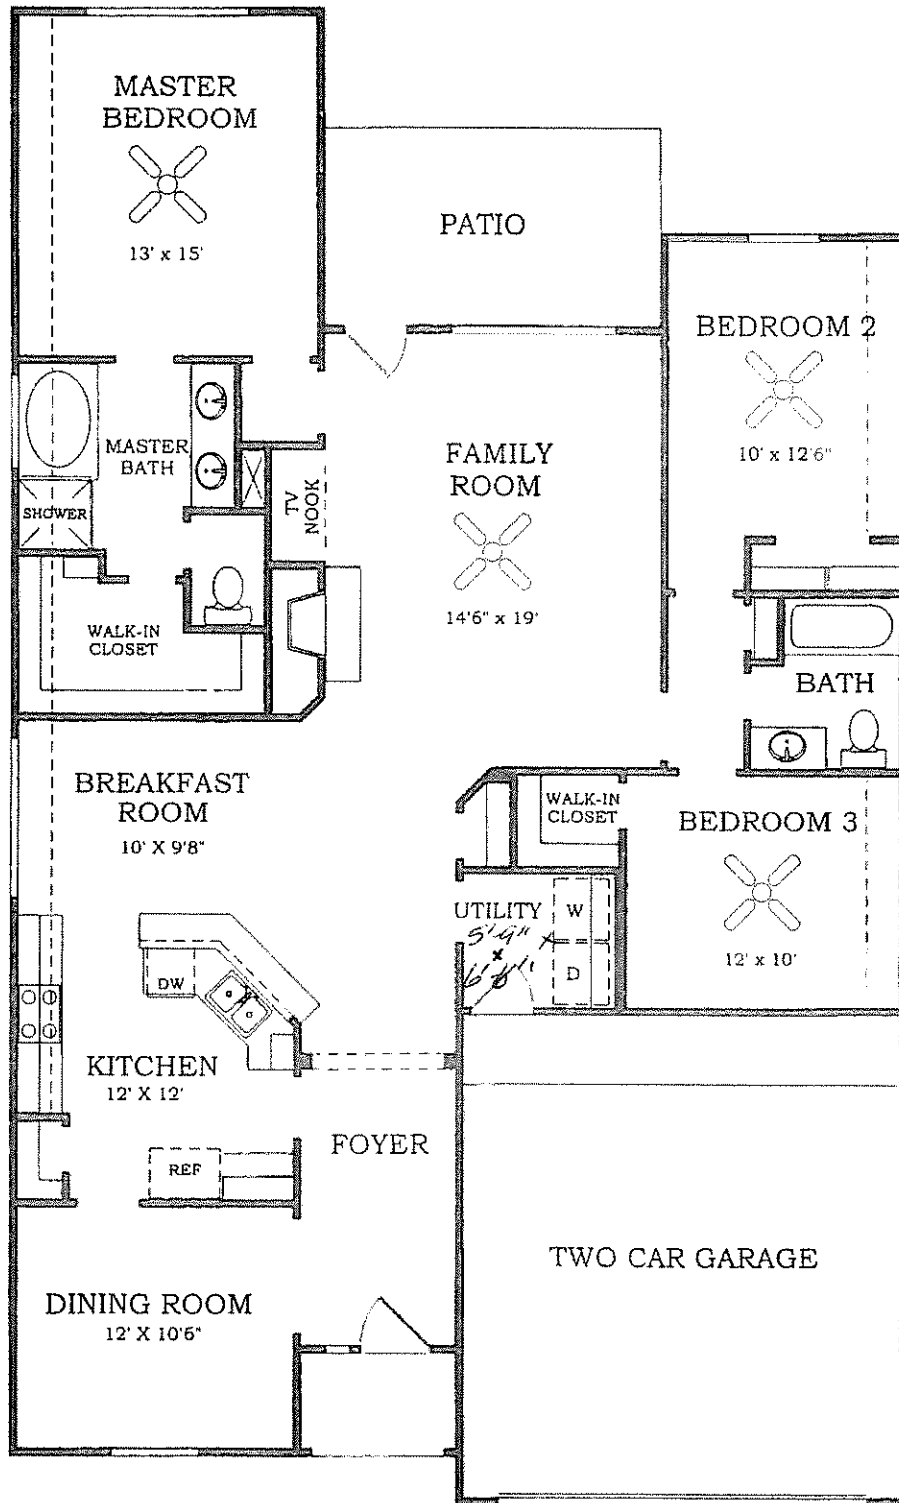

The Raleigh

MODEL #6450
 3 BEDROOMS, 2 BATHS, 2 CAR ATTACHED GARAGE, FORMAL DINING,
 SPACIOUS FAMILY ROOM WITH FIREPLACE, ISLAND KITCHEN,
 APPROXIMATELY 1851 SQ.FT.

50 x 120 lots

In our continuing efforts to improve our product, Lennar Homes reserves the right to revise specifications and dimensions without notice. All dimensions are approximate. Layout may be revised. Landscaping shown is for conceptual purposes only