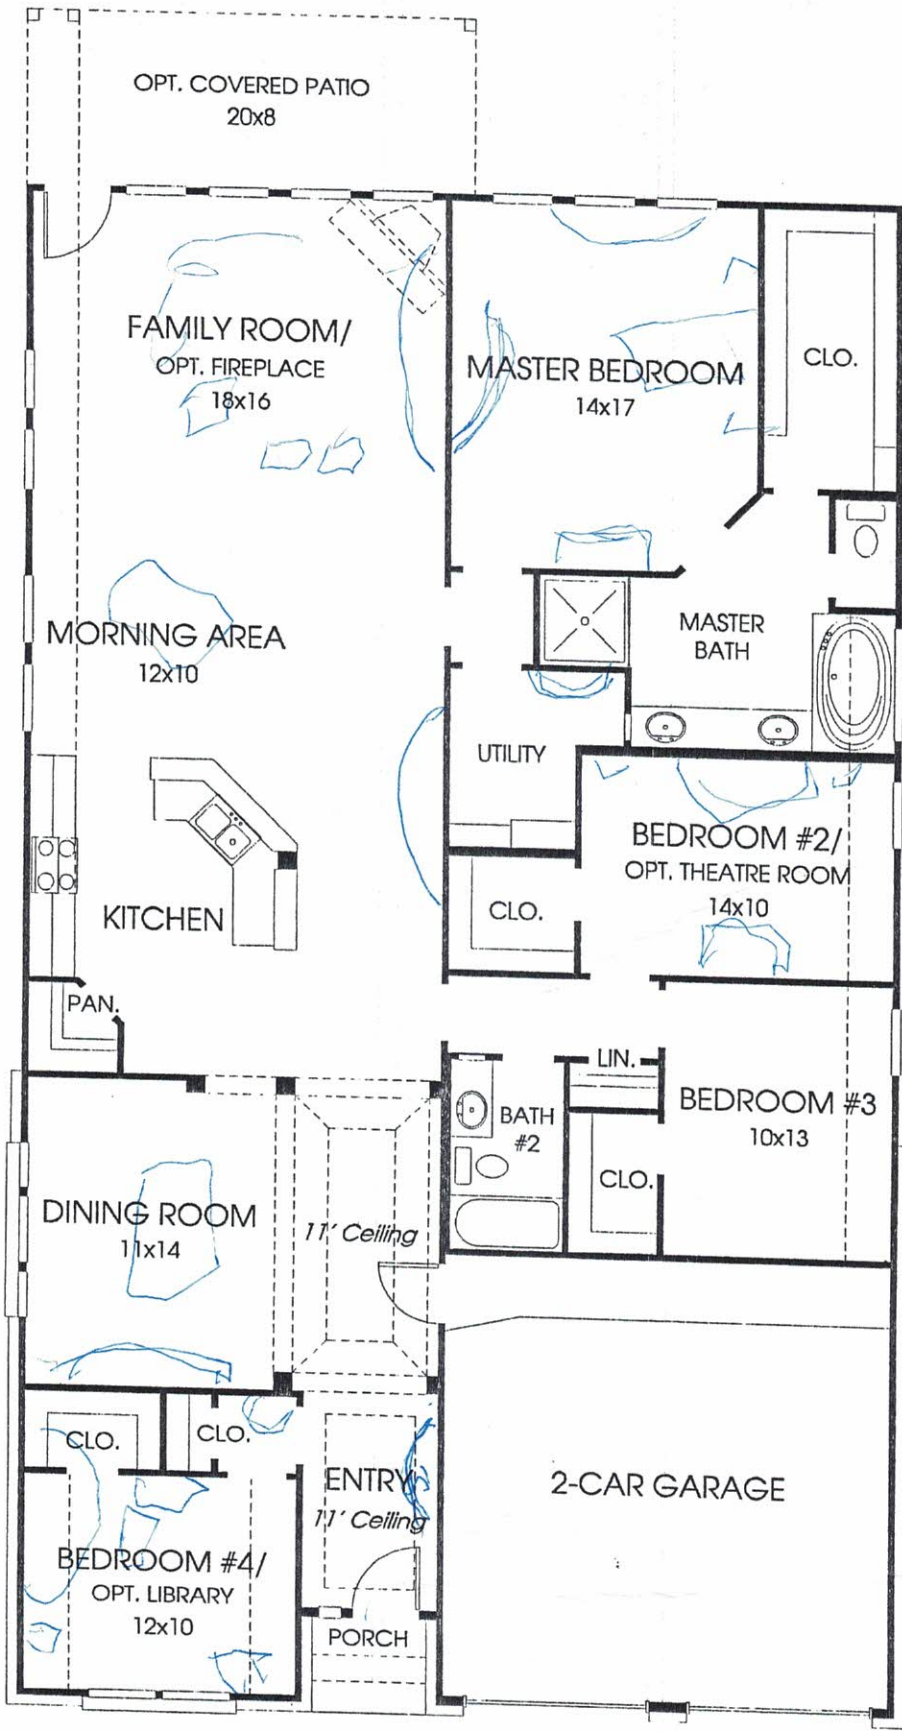

DESIGNS

Design 2301W

This home contains approximately 2,301 square feet.*

713
308
4527

*See Page 3 for Details and Disclaimers.
© Perry Homes, LLC 2012
09/06/2013
(50' CL)

PERRY HOMES

713
684 8601