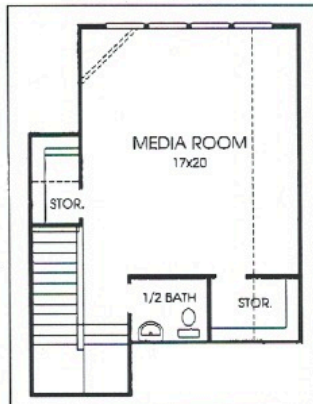

DESIGNS

Design 2888W

*This home contains approximately 2,888 square feet.**

Fireplace option relocated w/ Game Room and/or Media Room option.

SECOND FLOOR OPTIONAL MEDIA ROOM AND 1/2 BATH

This option adds approximately 557 square feet.

SECOND FLOOR OPTIONAL GAME ROOM WITH MEDIA ROOM AND 1/2 BATH

This option adds approximately 743 square feet.

*See Page 2 for Details and Distances.
© Perry Homes, LLC 2012
09/05/2013
(60' CL.)