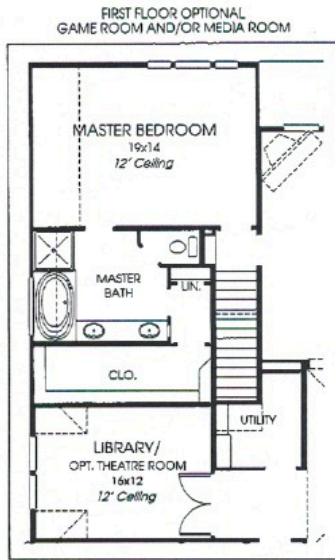

DESIGNS

Design 2888W

*This home contains approximately 2,888 square feet.**

Fireplace option relocated w/ Game Room and/or Media Room option.

SECOND FLOOR OPTIONAL MEDIA ROOM AND 1/2 BATH

This option adds approximately 557 square feet.

SECOND FLOOR OPTIONAL GAME ROOM WITH MEDIA ROOM AND 1/2 BATH

This option adds approximately 743 square feet.

*See Page 2 for Details and Distances.
© Perry Homes, LLC 2012
09/05/2013
(60' CL.)