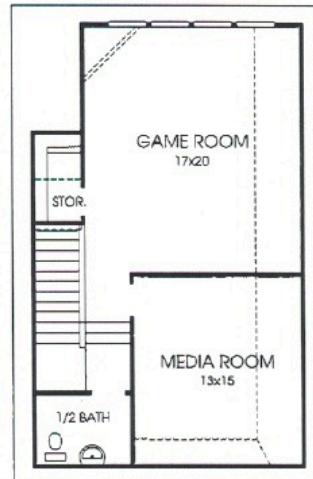

DESIGNS

Design 2888W

*This home contains approximately 2,888 square feet.**

Fireplace option relocated w/ Game Room and/or Media Room option.

SECOND FLOOR OPTIONAL MEDIA ROOM AND 1/2 BATH

This option adds approximately 557 square feet.

SECOND FLOOR OPTIONAL GAME ROOM WITH MEDIA ROOM AND 1/2 BATH

This option adds approximately 743 square feet.

*See Page 2 for Details and Distances.
© Perry Homes, LLC 2012
09/05/2013
(60' CL.)