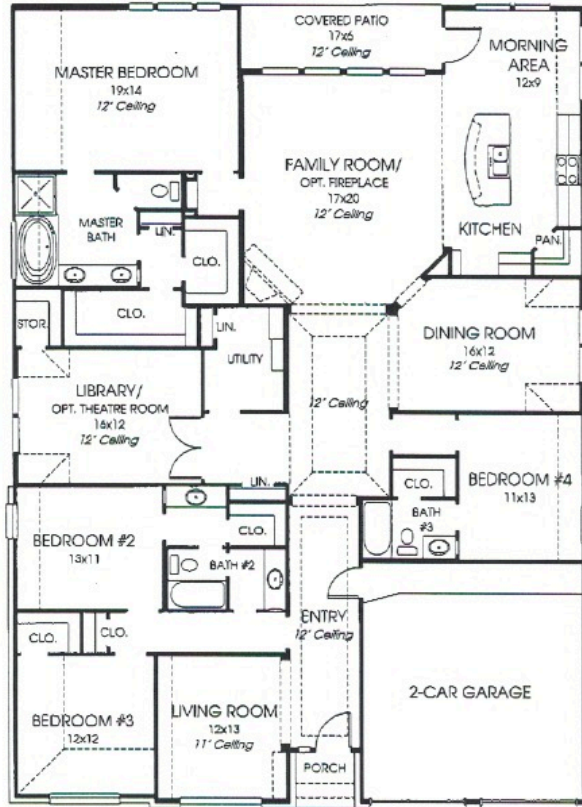

DESIGNS

Design 2888W

*This home contains approximately 2,888 square feet.**

Fireplace option relocated w/ Game Room and/or Media Room option.

SECOND FLOOR OPTIONAL MEDIA ROOM AND 1/2 BATH

This option adds approximately 557 square feet.

SECOND FLOOR OPTIONAL GAME ROOM WITH MEDIA ROOM AND 1/2 BATH

This option adds approximately 743 square feet.

*See Page 2 for Details and Distances.
© Perry Homes, LLC 2012
09/05/2013
(60' CL.)