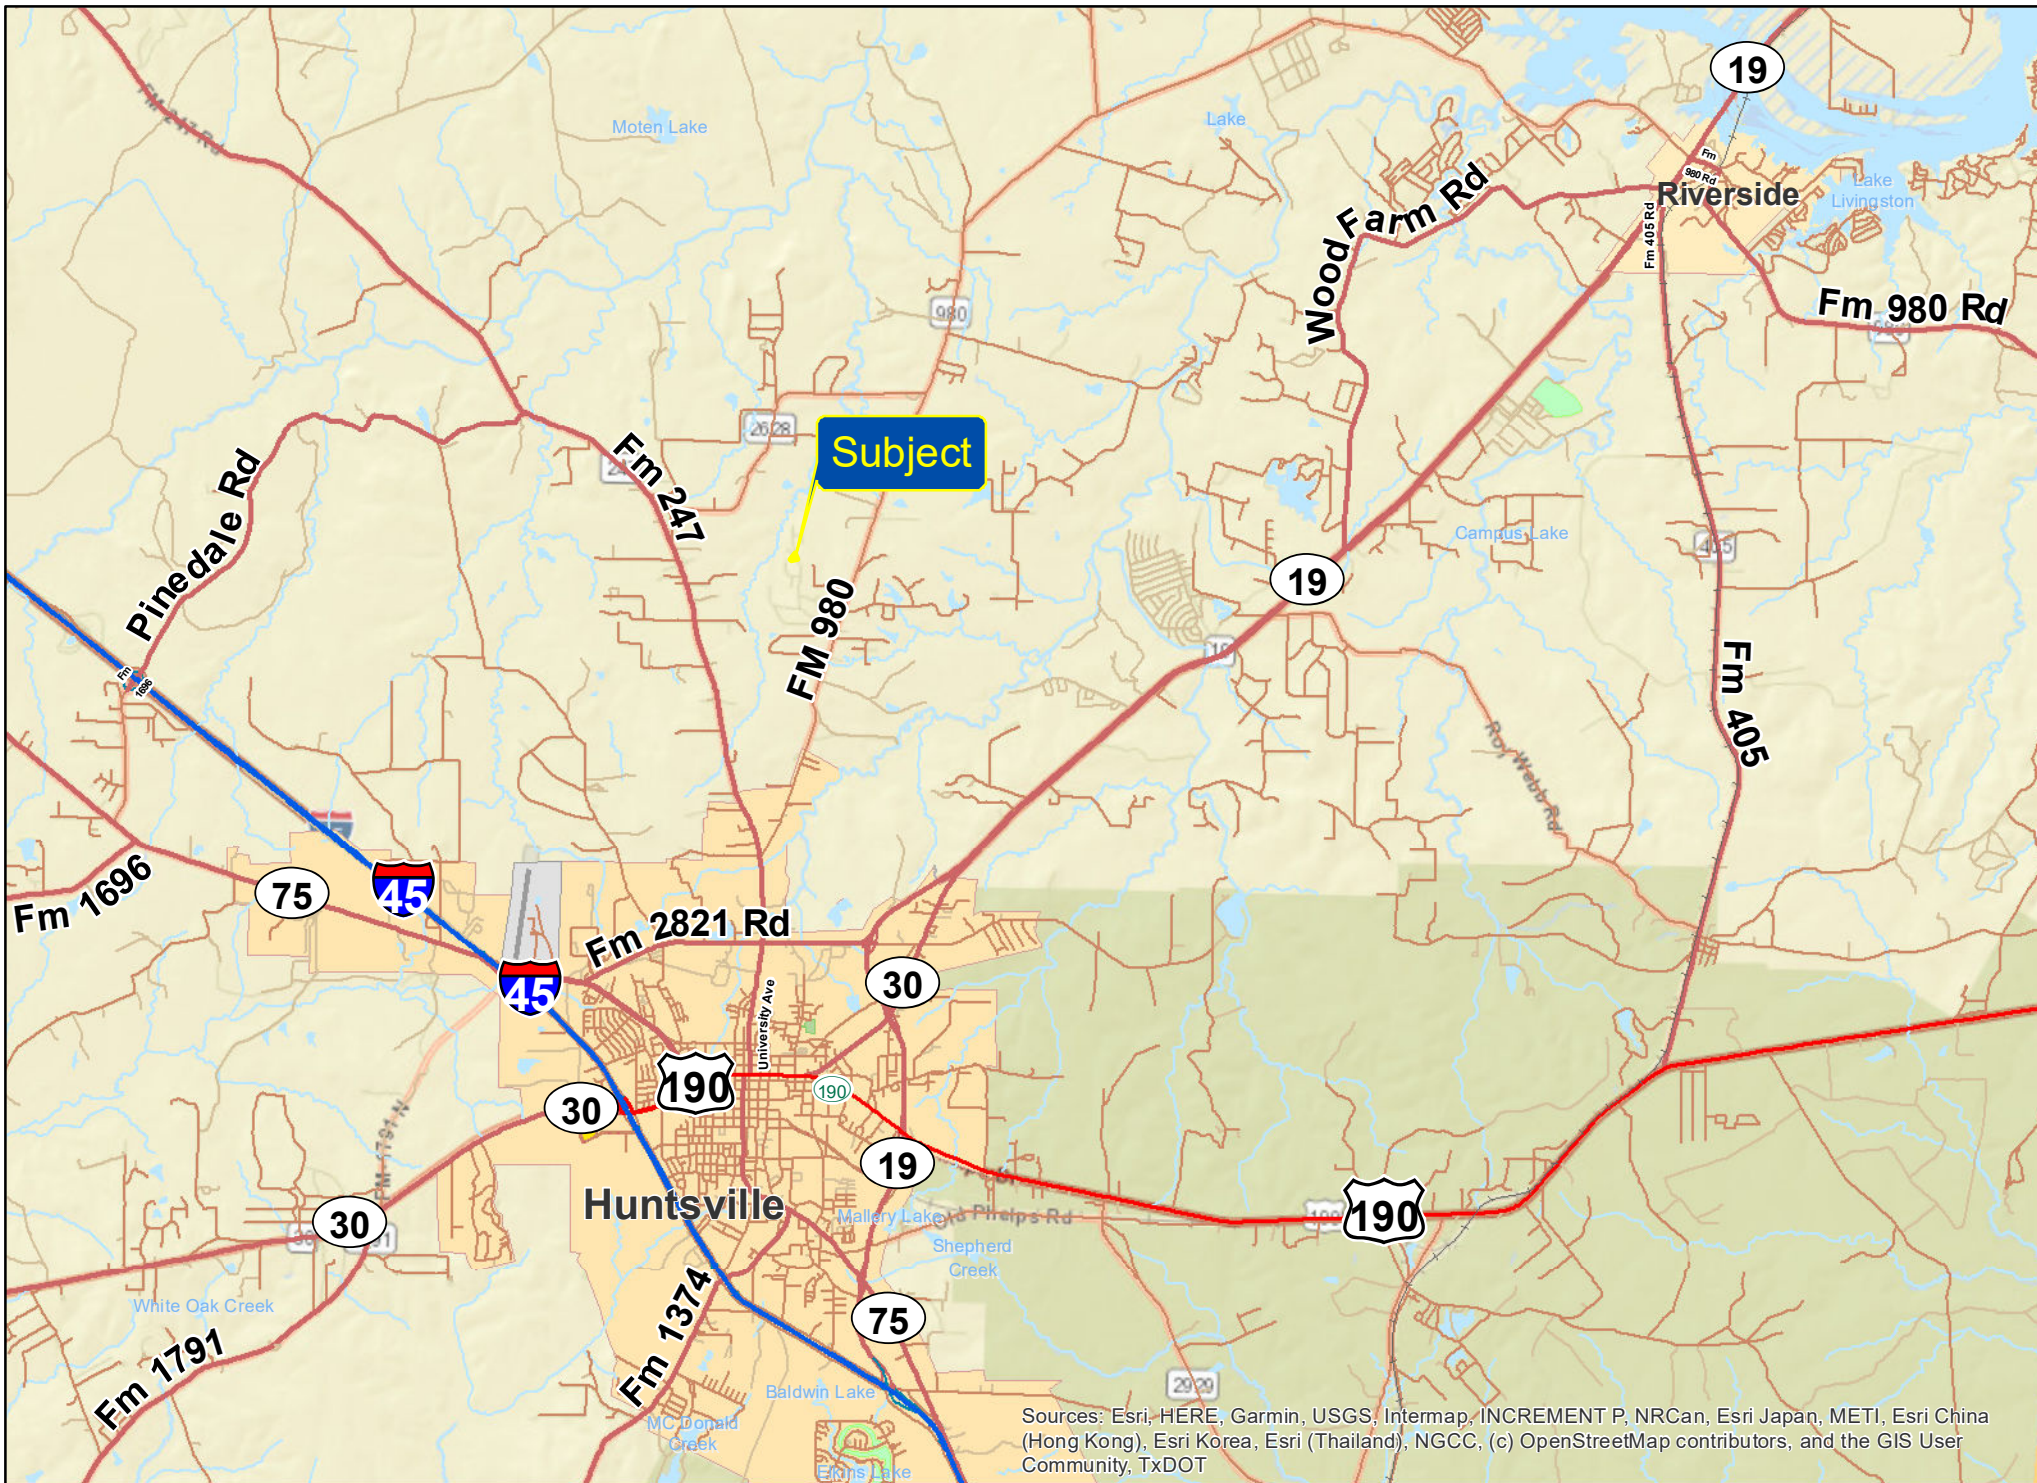

Subject

Heritage Oak Drive

Canyon Run Blvd.

Fm 980

Riva Ranch Rd

Edgewood Dr

Akridge Dr

Armadillo Dr

Mikebeten Cir

Crute Dr East Spur

Pine Crest Dr

Jones View Dr

Lot 8 (1.66 Ac), Huntsville, Walker Co., TX

For illustration purposes only.

Sources: Esri, HERE, Garmin, USGS, Intermap, INCREMENT P, NRCan, Esri Japan, METI, Esri China (Hong Kong), Esri Korea, Esri (Thailand), NGIS, (c) OpenStreetMap contributors, and the GIS User Community, TxDOT

Sources: Esri, HERE, Garmin, USGS, Intermap, INCREMENT P, NRCan, Esri Japan, METI, Esri China (Hong Kong), Esri Korea, Esri (Thailand), NGCC, (c) OpenStreetMap contributors, and the GIS User Community, TxDOT