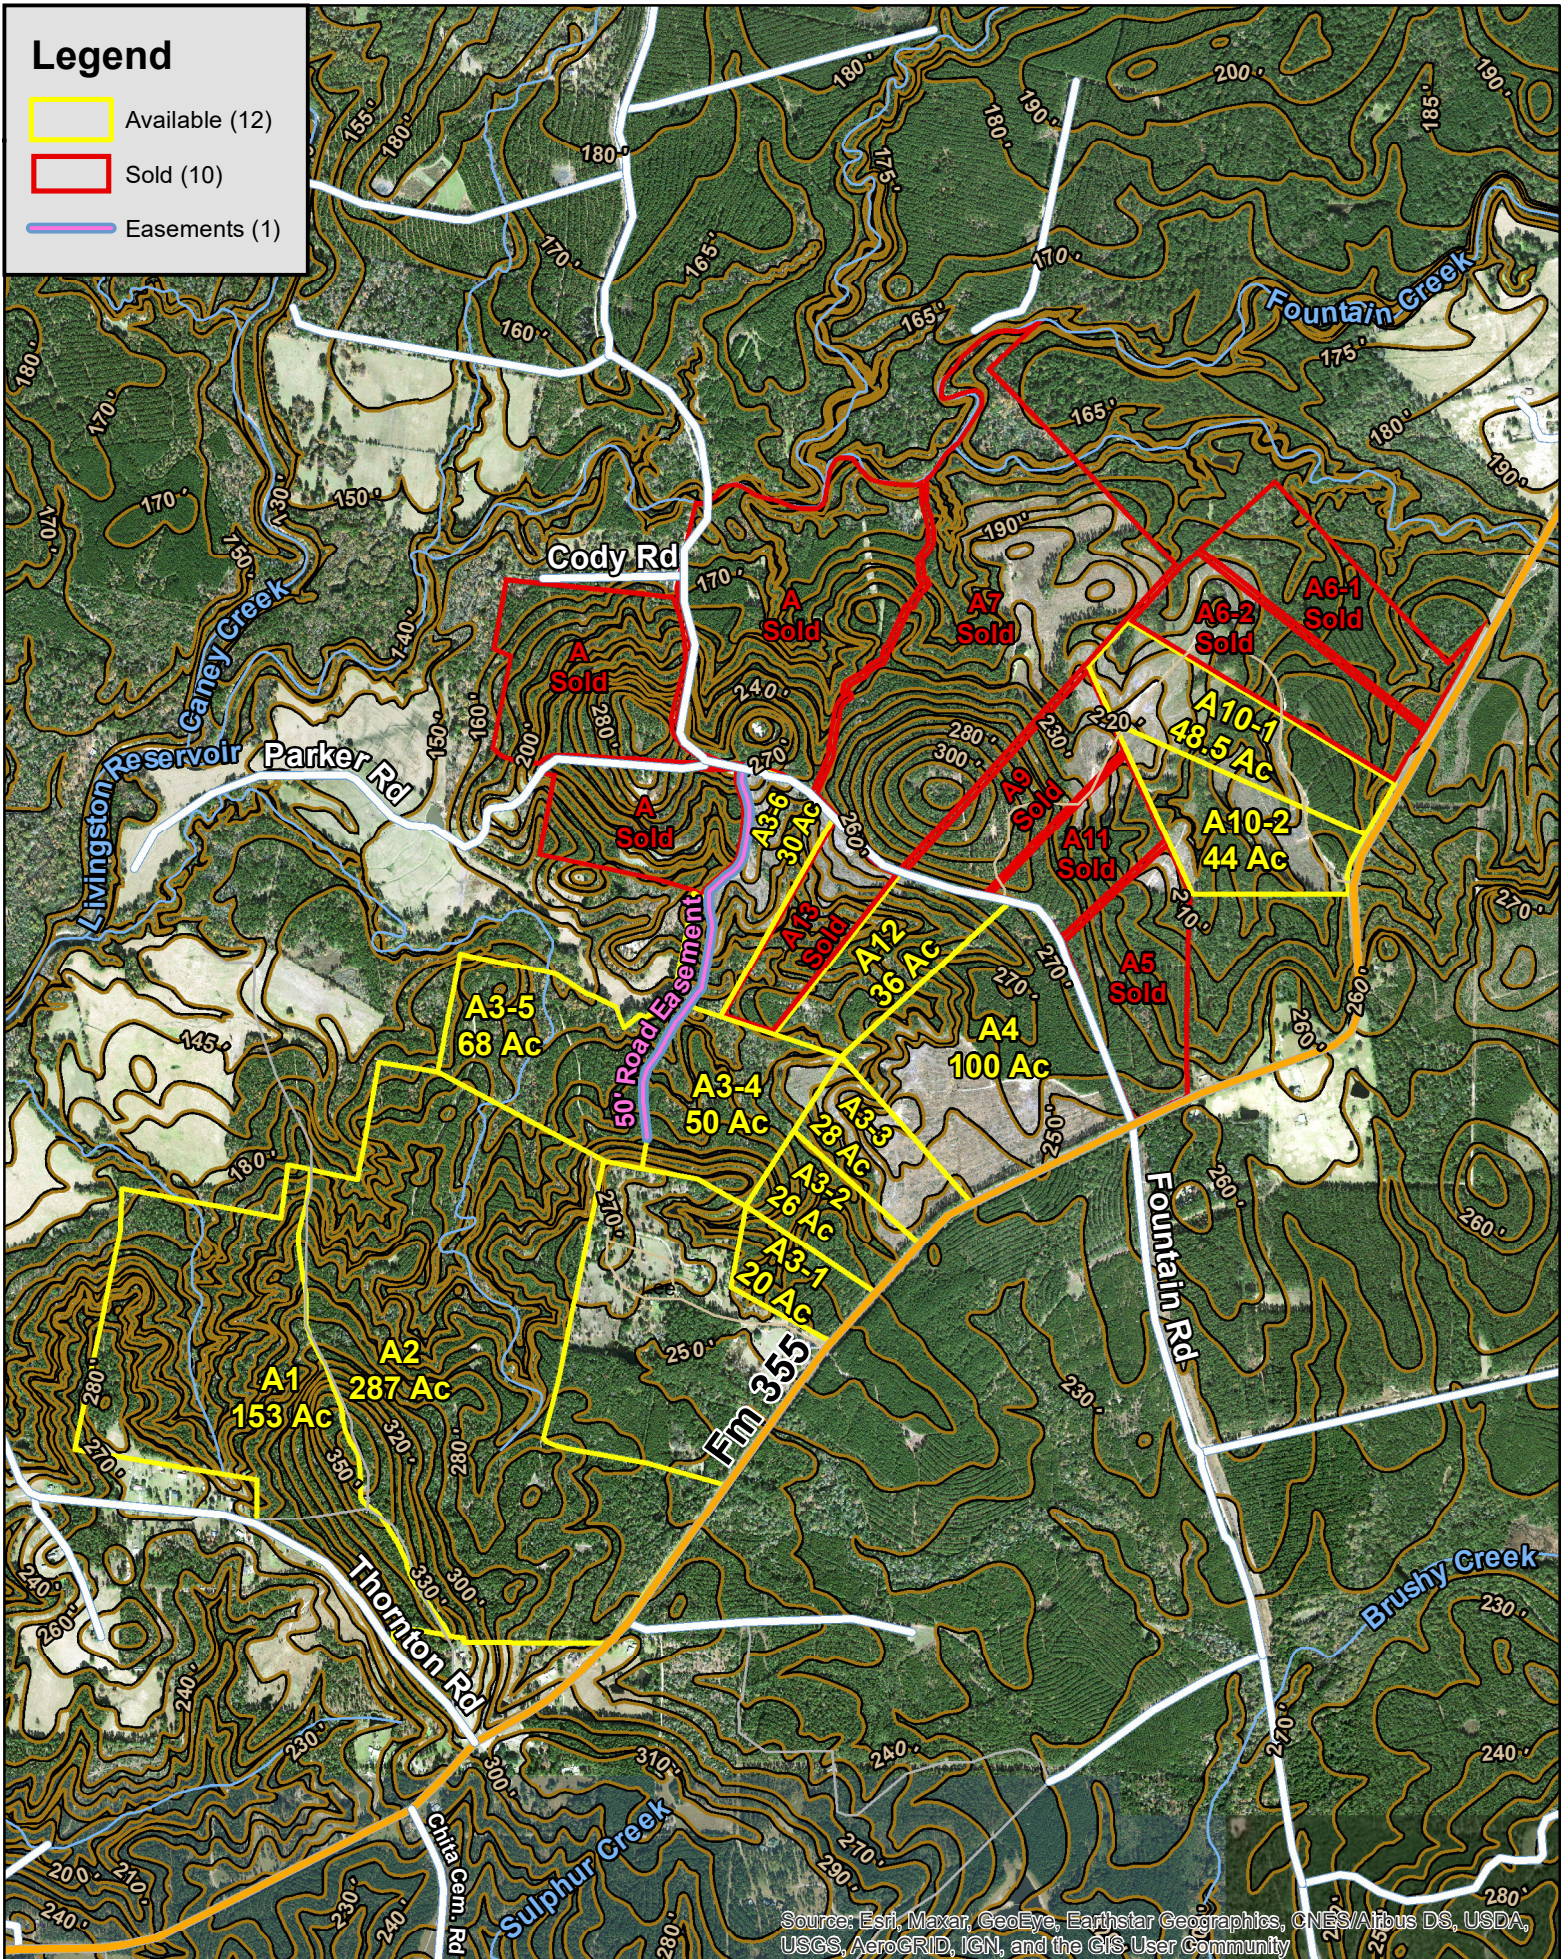

Legend

- Available (12)
- Sold (10)
- Easements (1)

Source: Esri, Maxar, GeoEye, Earthstar Geographics, CNES/Airbus DS, USDA, USGS, AeroGRID, IGN, and the GIS User Community

Brushy Creek | Trinity, Trinity Co., TX

For illustration purposes only.