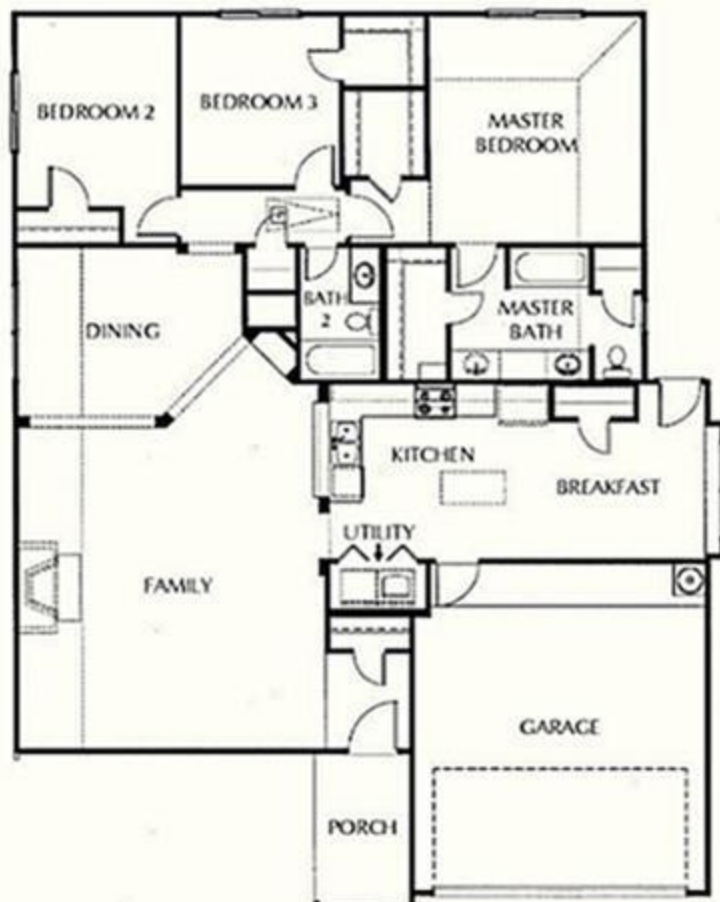

The Madison

1805 sq. ft.+/-

OPTIONAL
MASTER BATH

In a continuing effort to improve the homes we build, Legend Home Corporation reserves the right to change plans and specifications without notice. All square footages and dimensions are approximate. Front windows will vary per elevation. Overall square footage may vary depending on specifications of community. 10/02/07
Initials _____