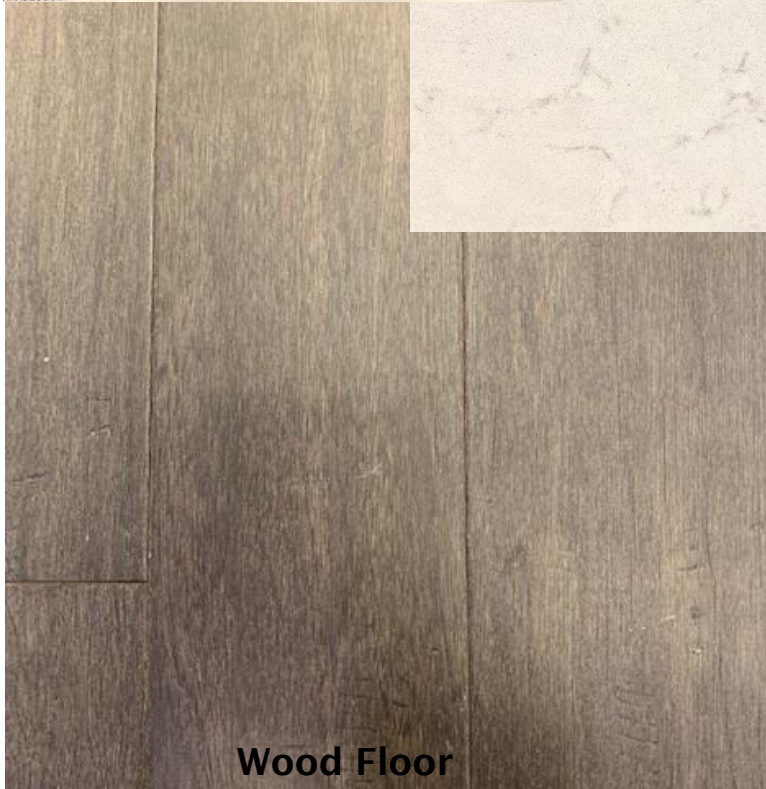

3818 CHAPMAN BLUFF

Kitchen

Cabinets colors

KITCHEN AND ISLAND
GROVELAND/EXTRA WHITE

Master Bath Floor and Wall tile

Countertop

Secondary baths Floor and Wall Tile

Master bath and bath 2
Lexington/extra white

Carpet-
ADMIRATION
GREIGE TINIT

Wood Floor