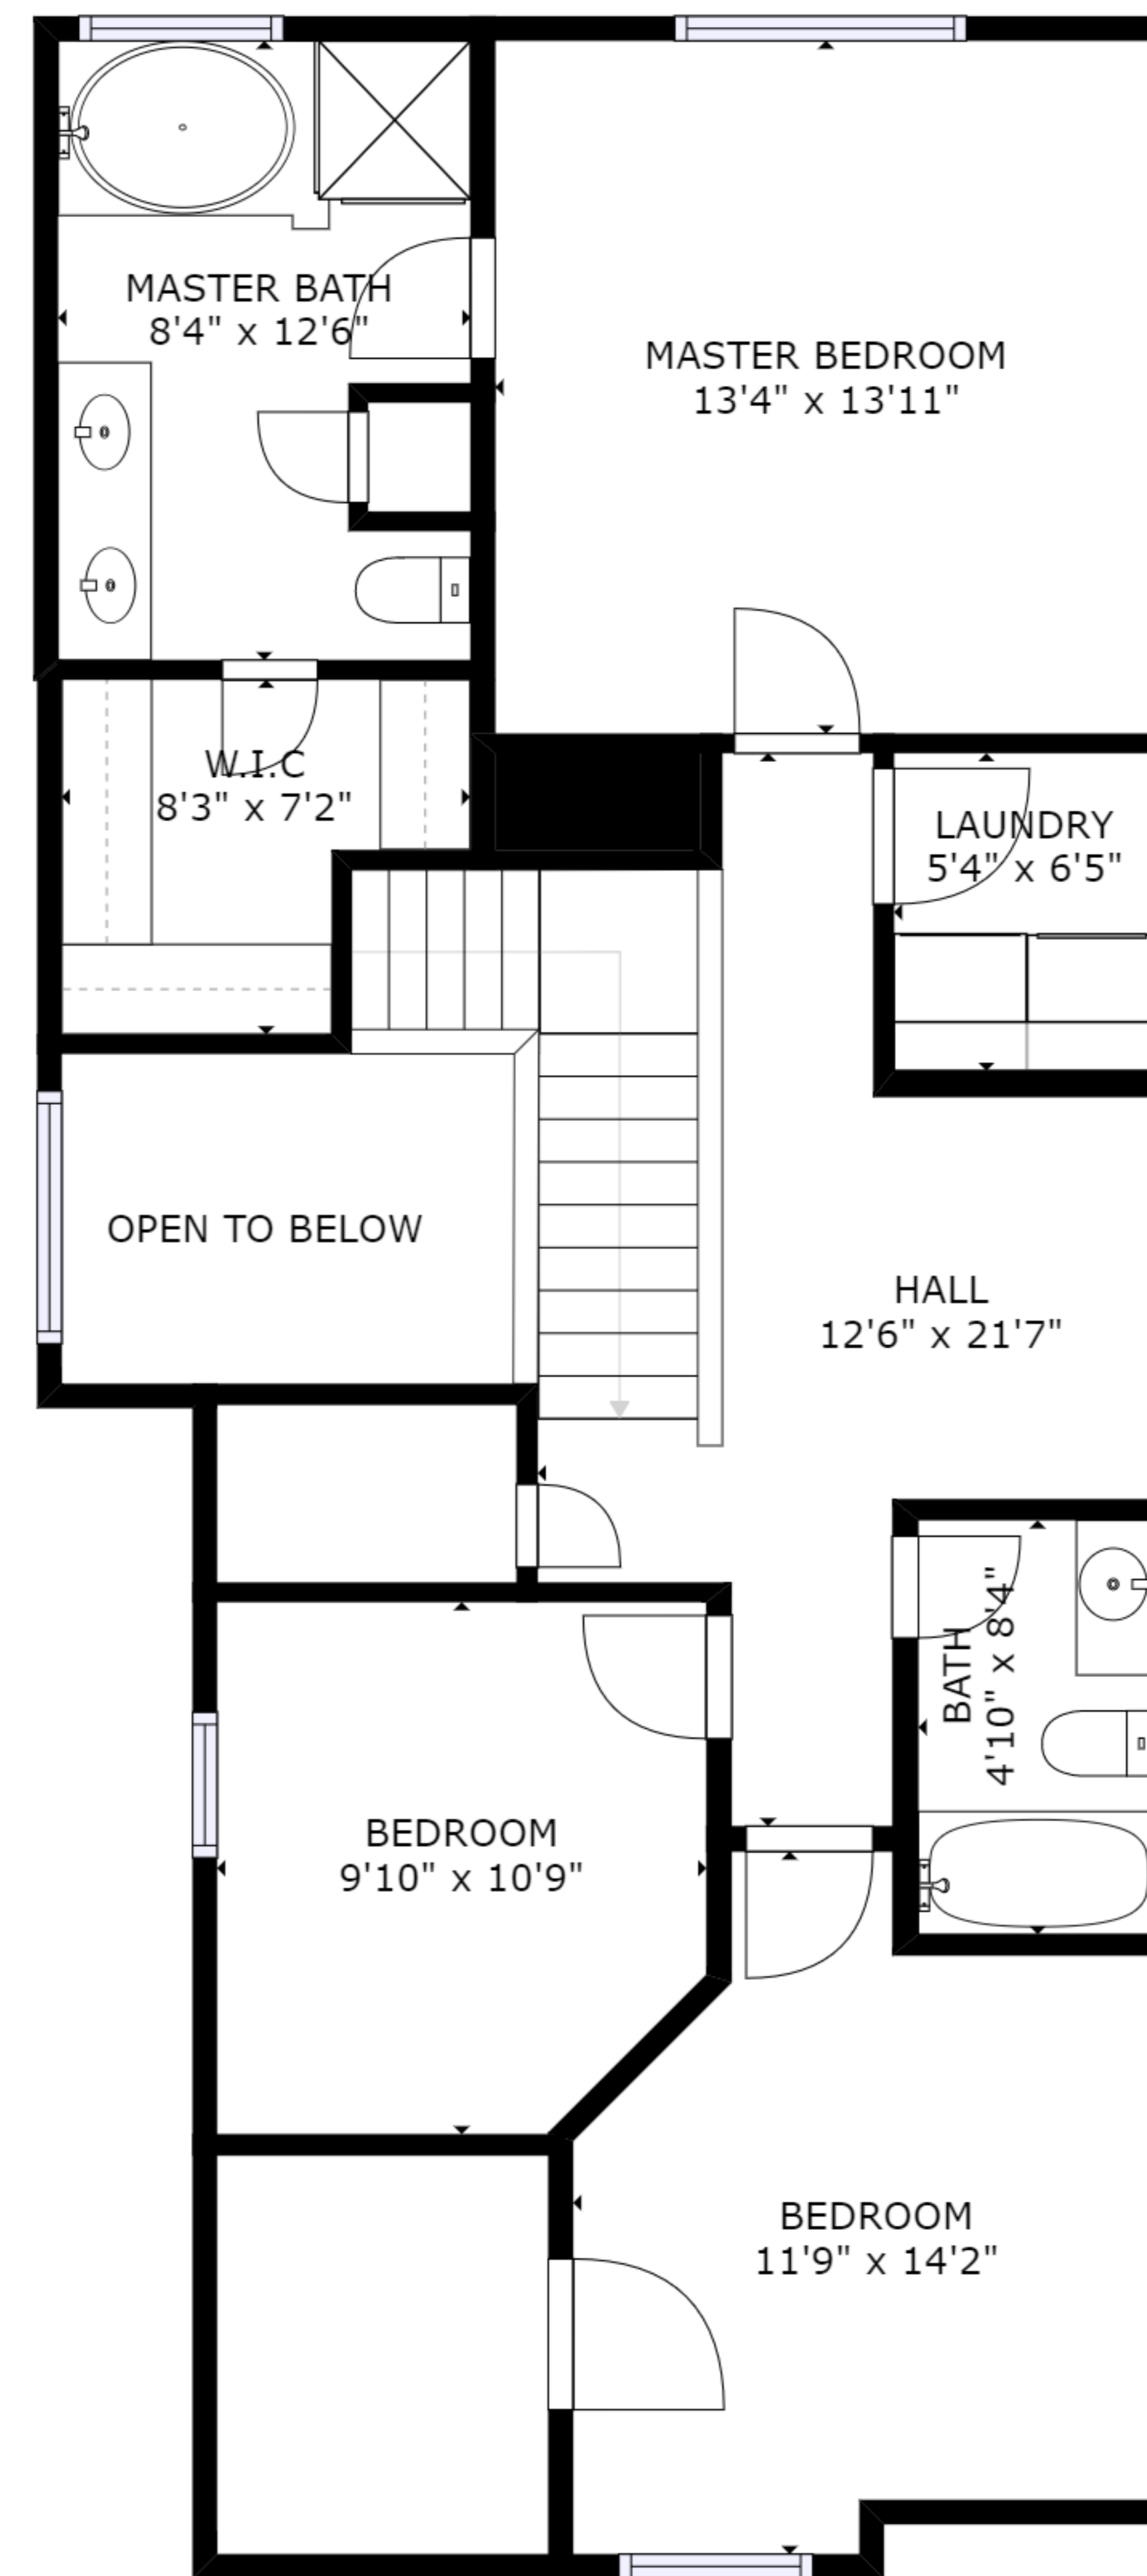

FLOOR 1

FLOOR 2

GROSS INTERNAL AREA
 FLOOR 1: 606 sq ft, FLOOR 2: 923 sq ft
 TOTAL: 1529 sq ft
 SIZES AND DIMENSIONS ARE APPROXIMATE, ACTUAL MAY VARY.