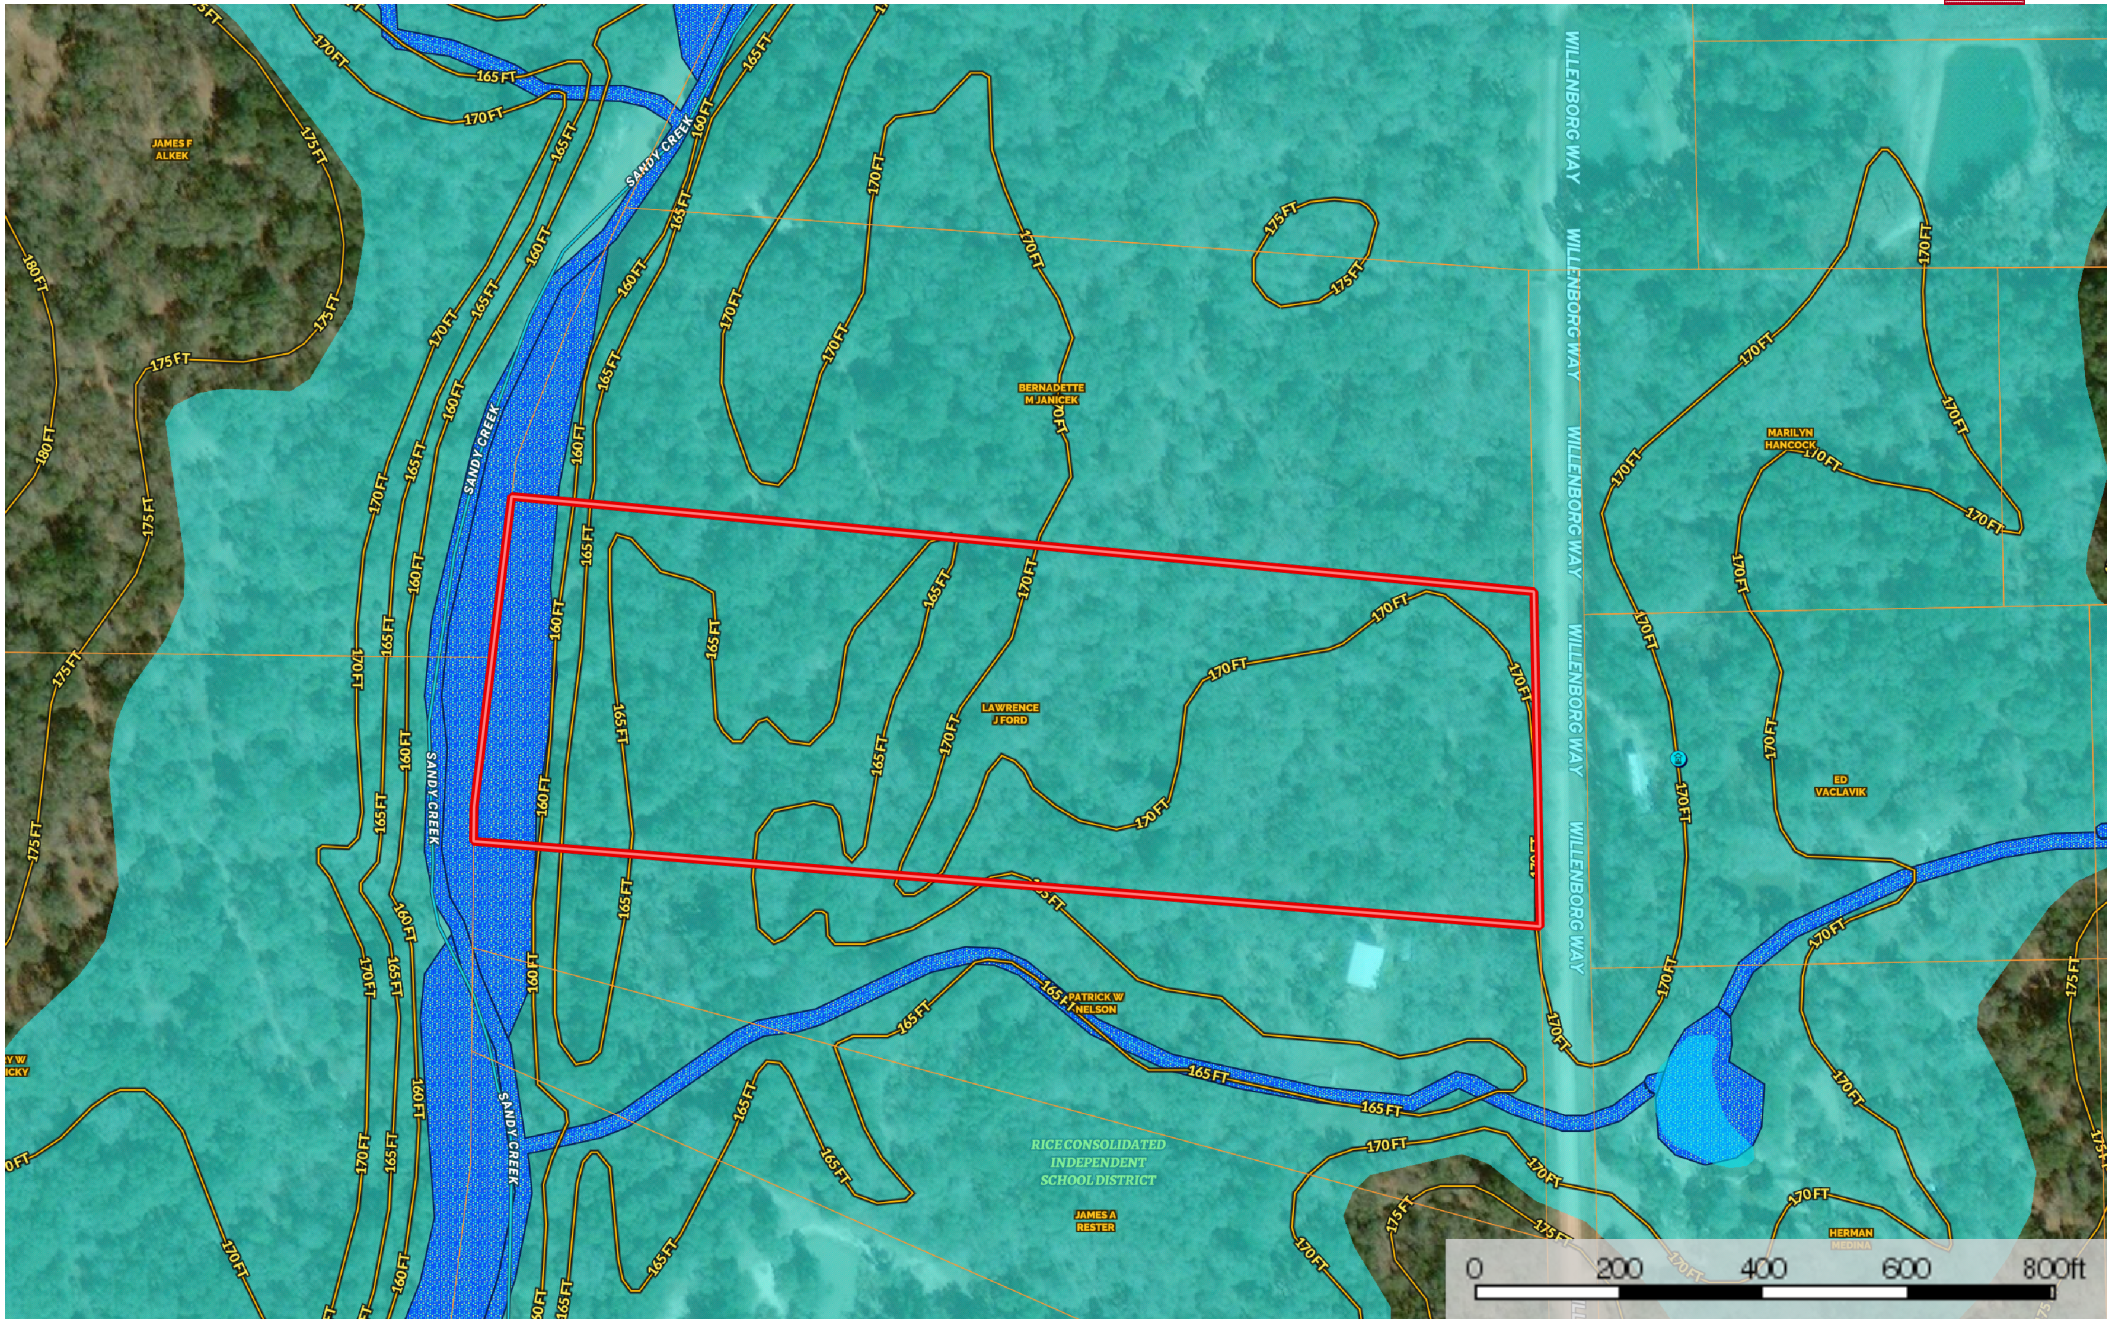

# 12 acres on Willenborg Way, Garwood

Texas, AC +/-

Boundary	Opportunity Zones	Secondary Sch. Dist.	Elementary Sch. Dist.	Unified Sch. Dist.	100 Year Floodplain	500 Year Floodplain	Floodway	Special	Unmapped/ Not Included
Wetlands	Riparian	Stream, Intermittent	River/Creek	Water Body	Crude Oil	Natural Gas	Other	Water Wells	