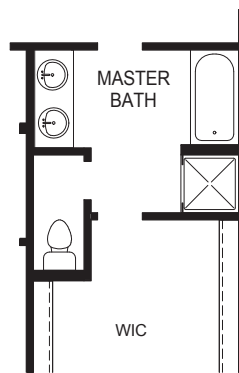

FIRST FLOOR PLAN

FIRST FLOOR PLAN

OPTIONAL 36" x 60" TUB &
36" x 36" SHOWER