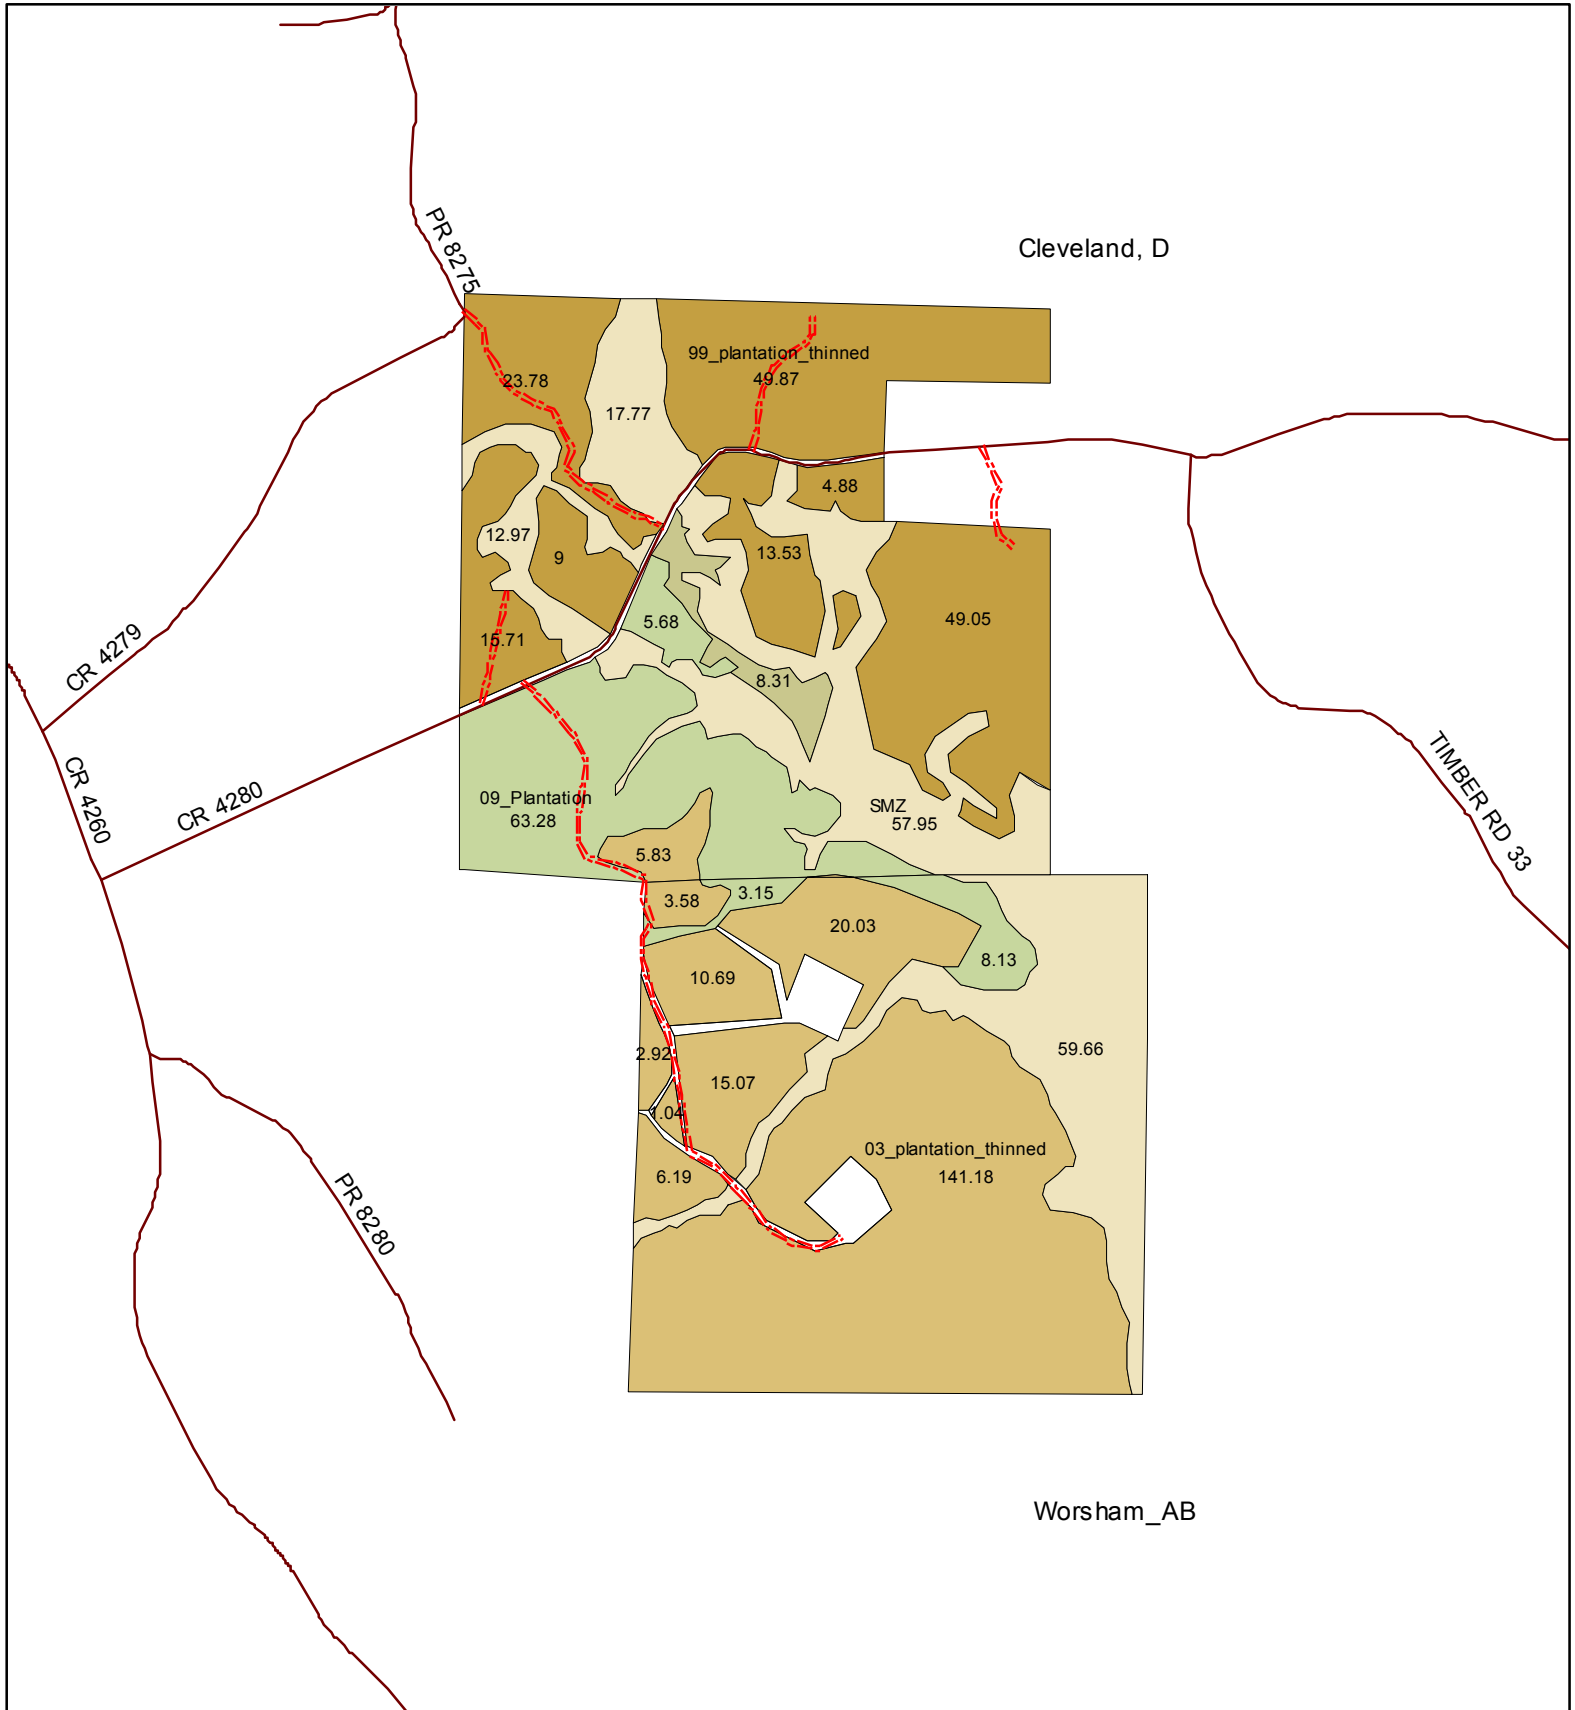

Homeland Properties - Cleveland/ Worsham Surveys Tyler County

0 330 660 1,320 Feet