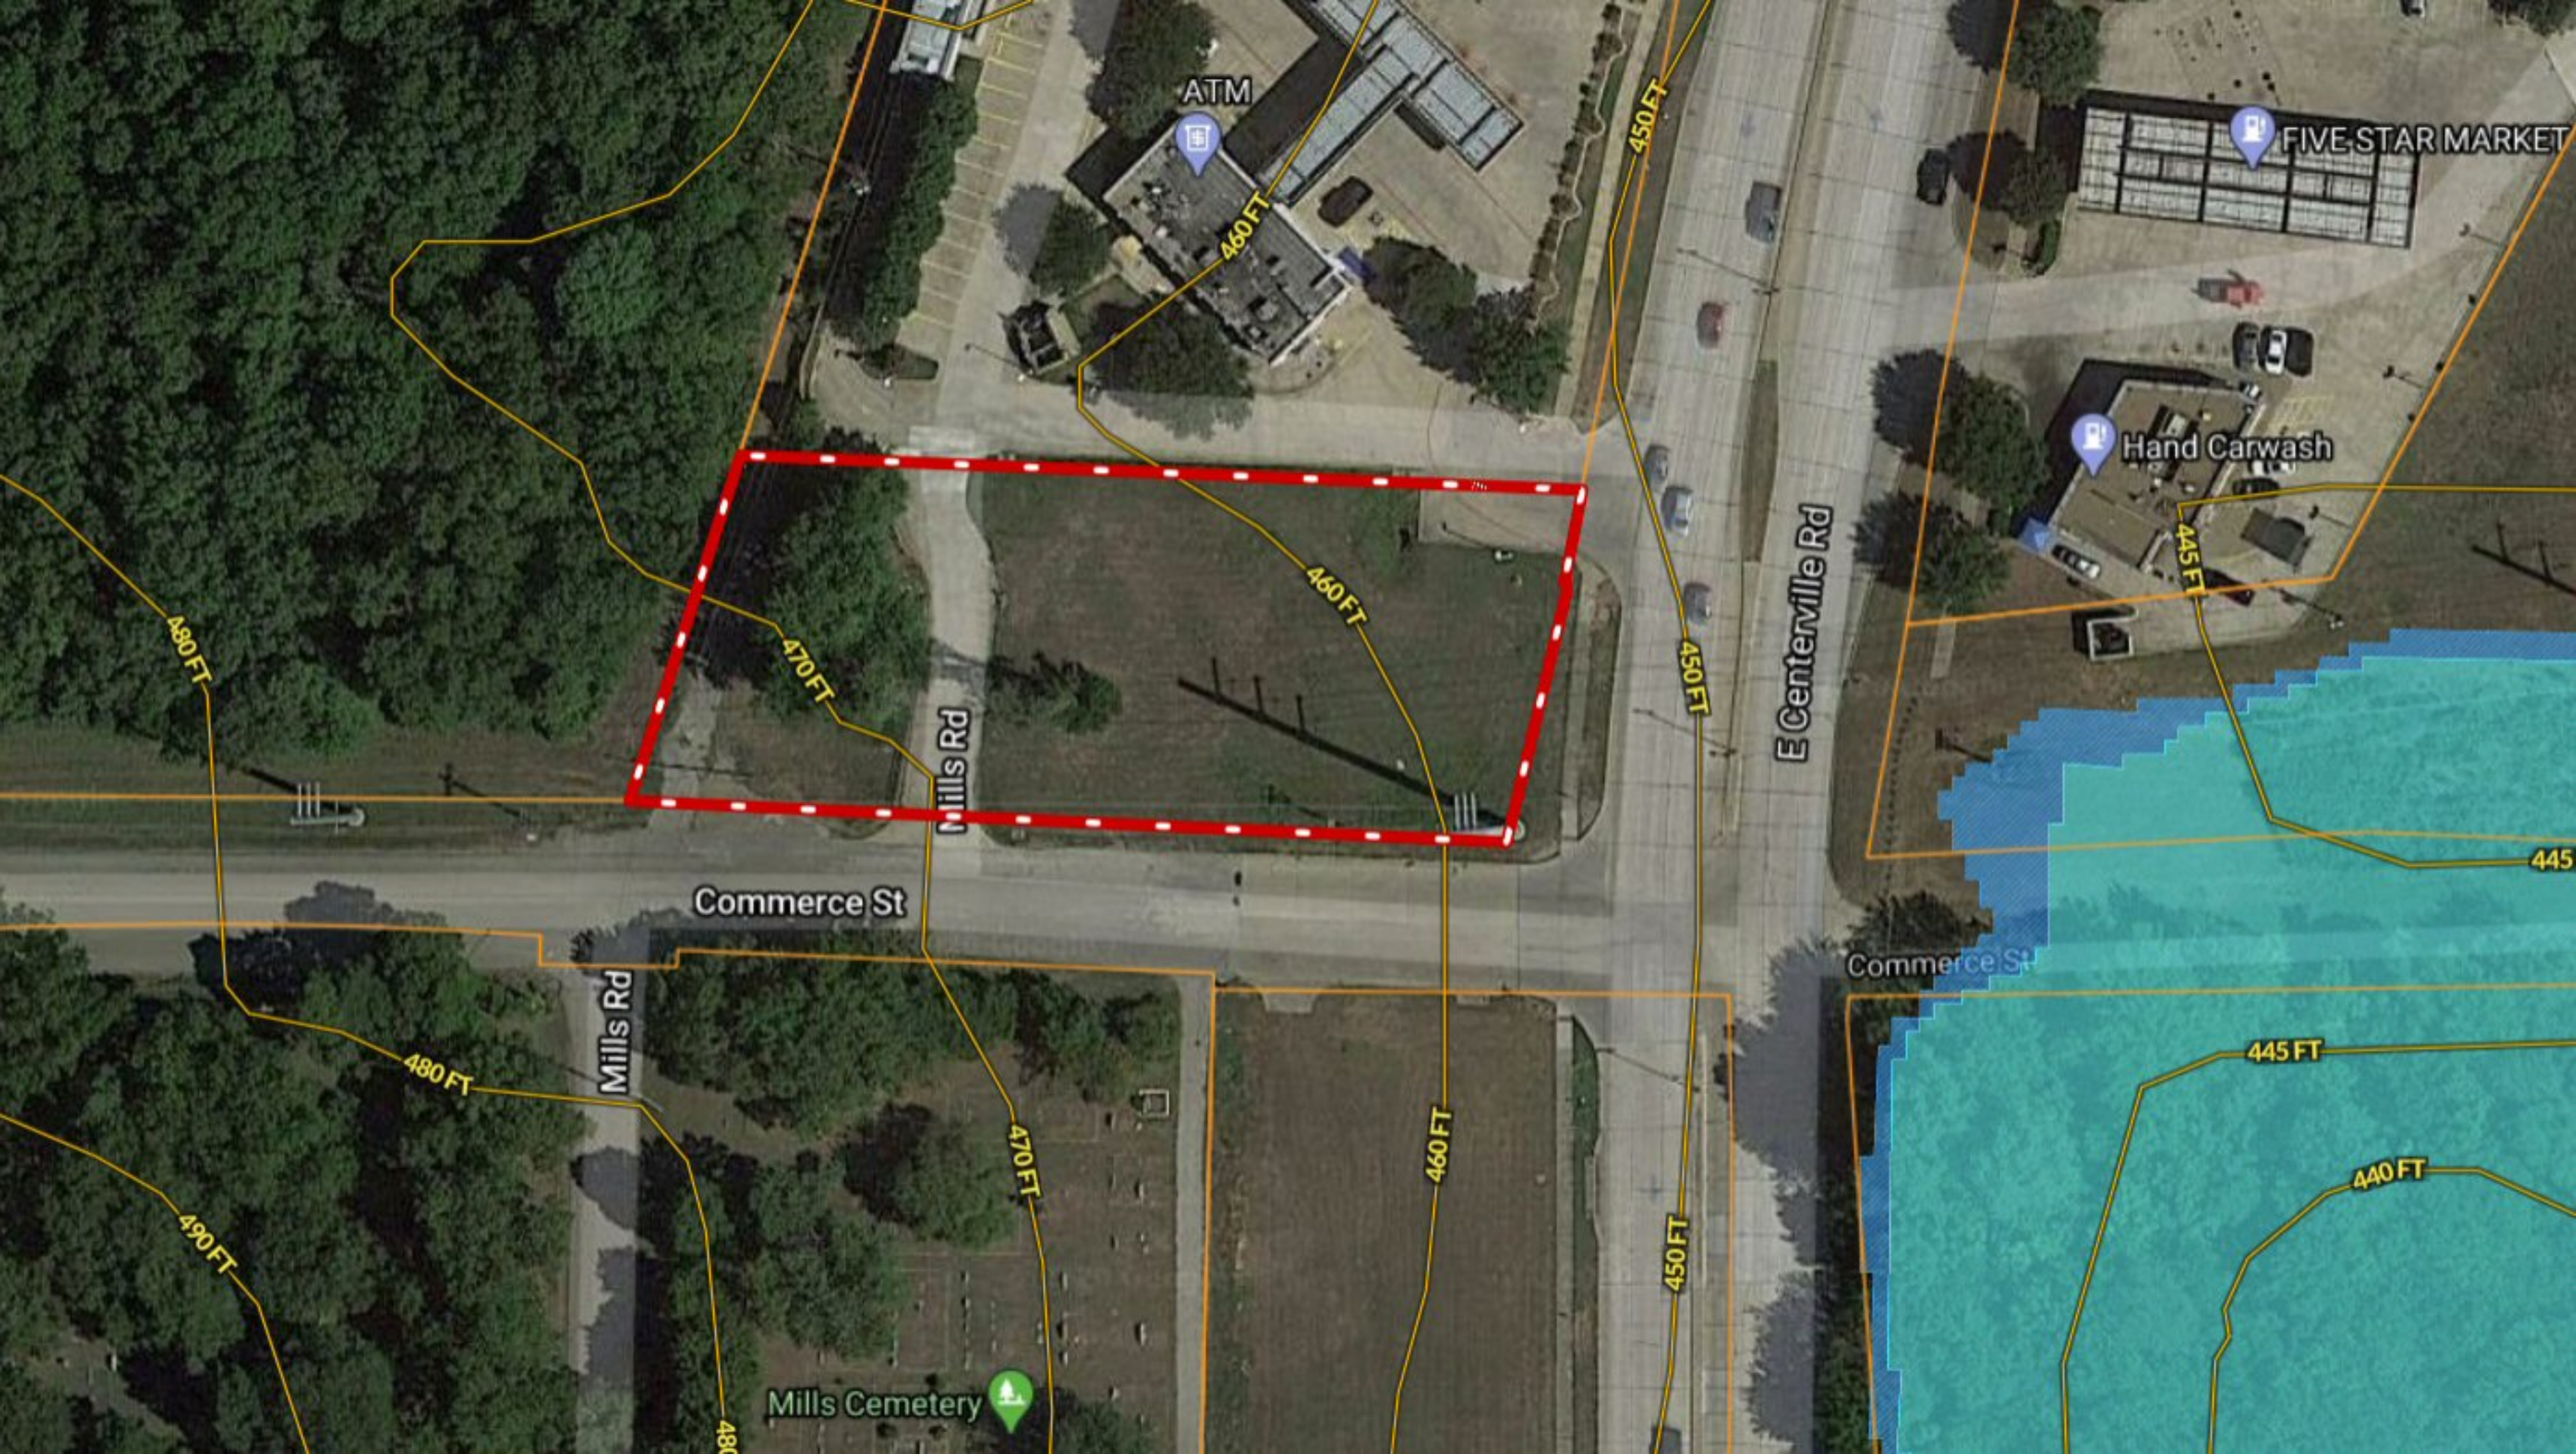

ATM

FIVE STAR MARKET

Hand Carwash

Mills Rd

E Centerville Rd

Commerce St

Commerce St

Mills Rd

Mills Cemetery