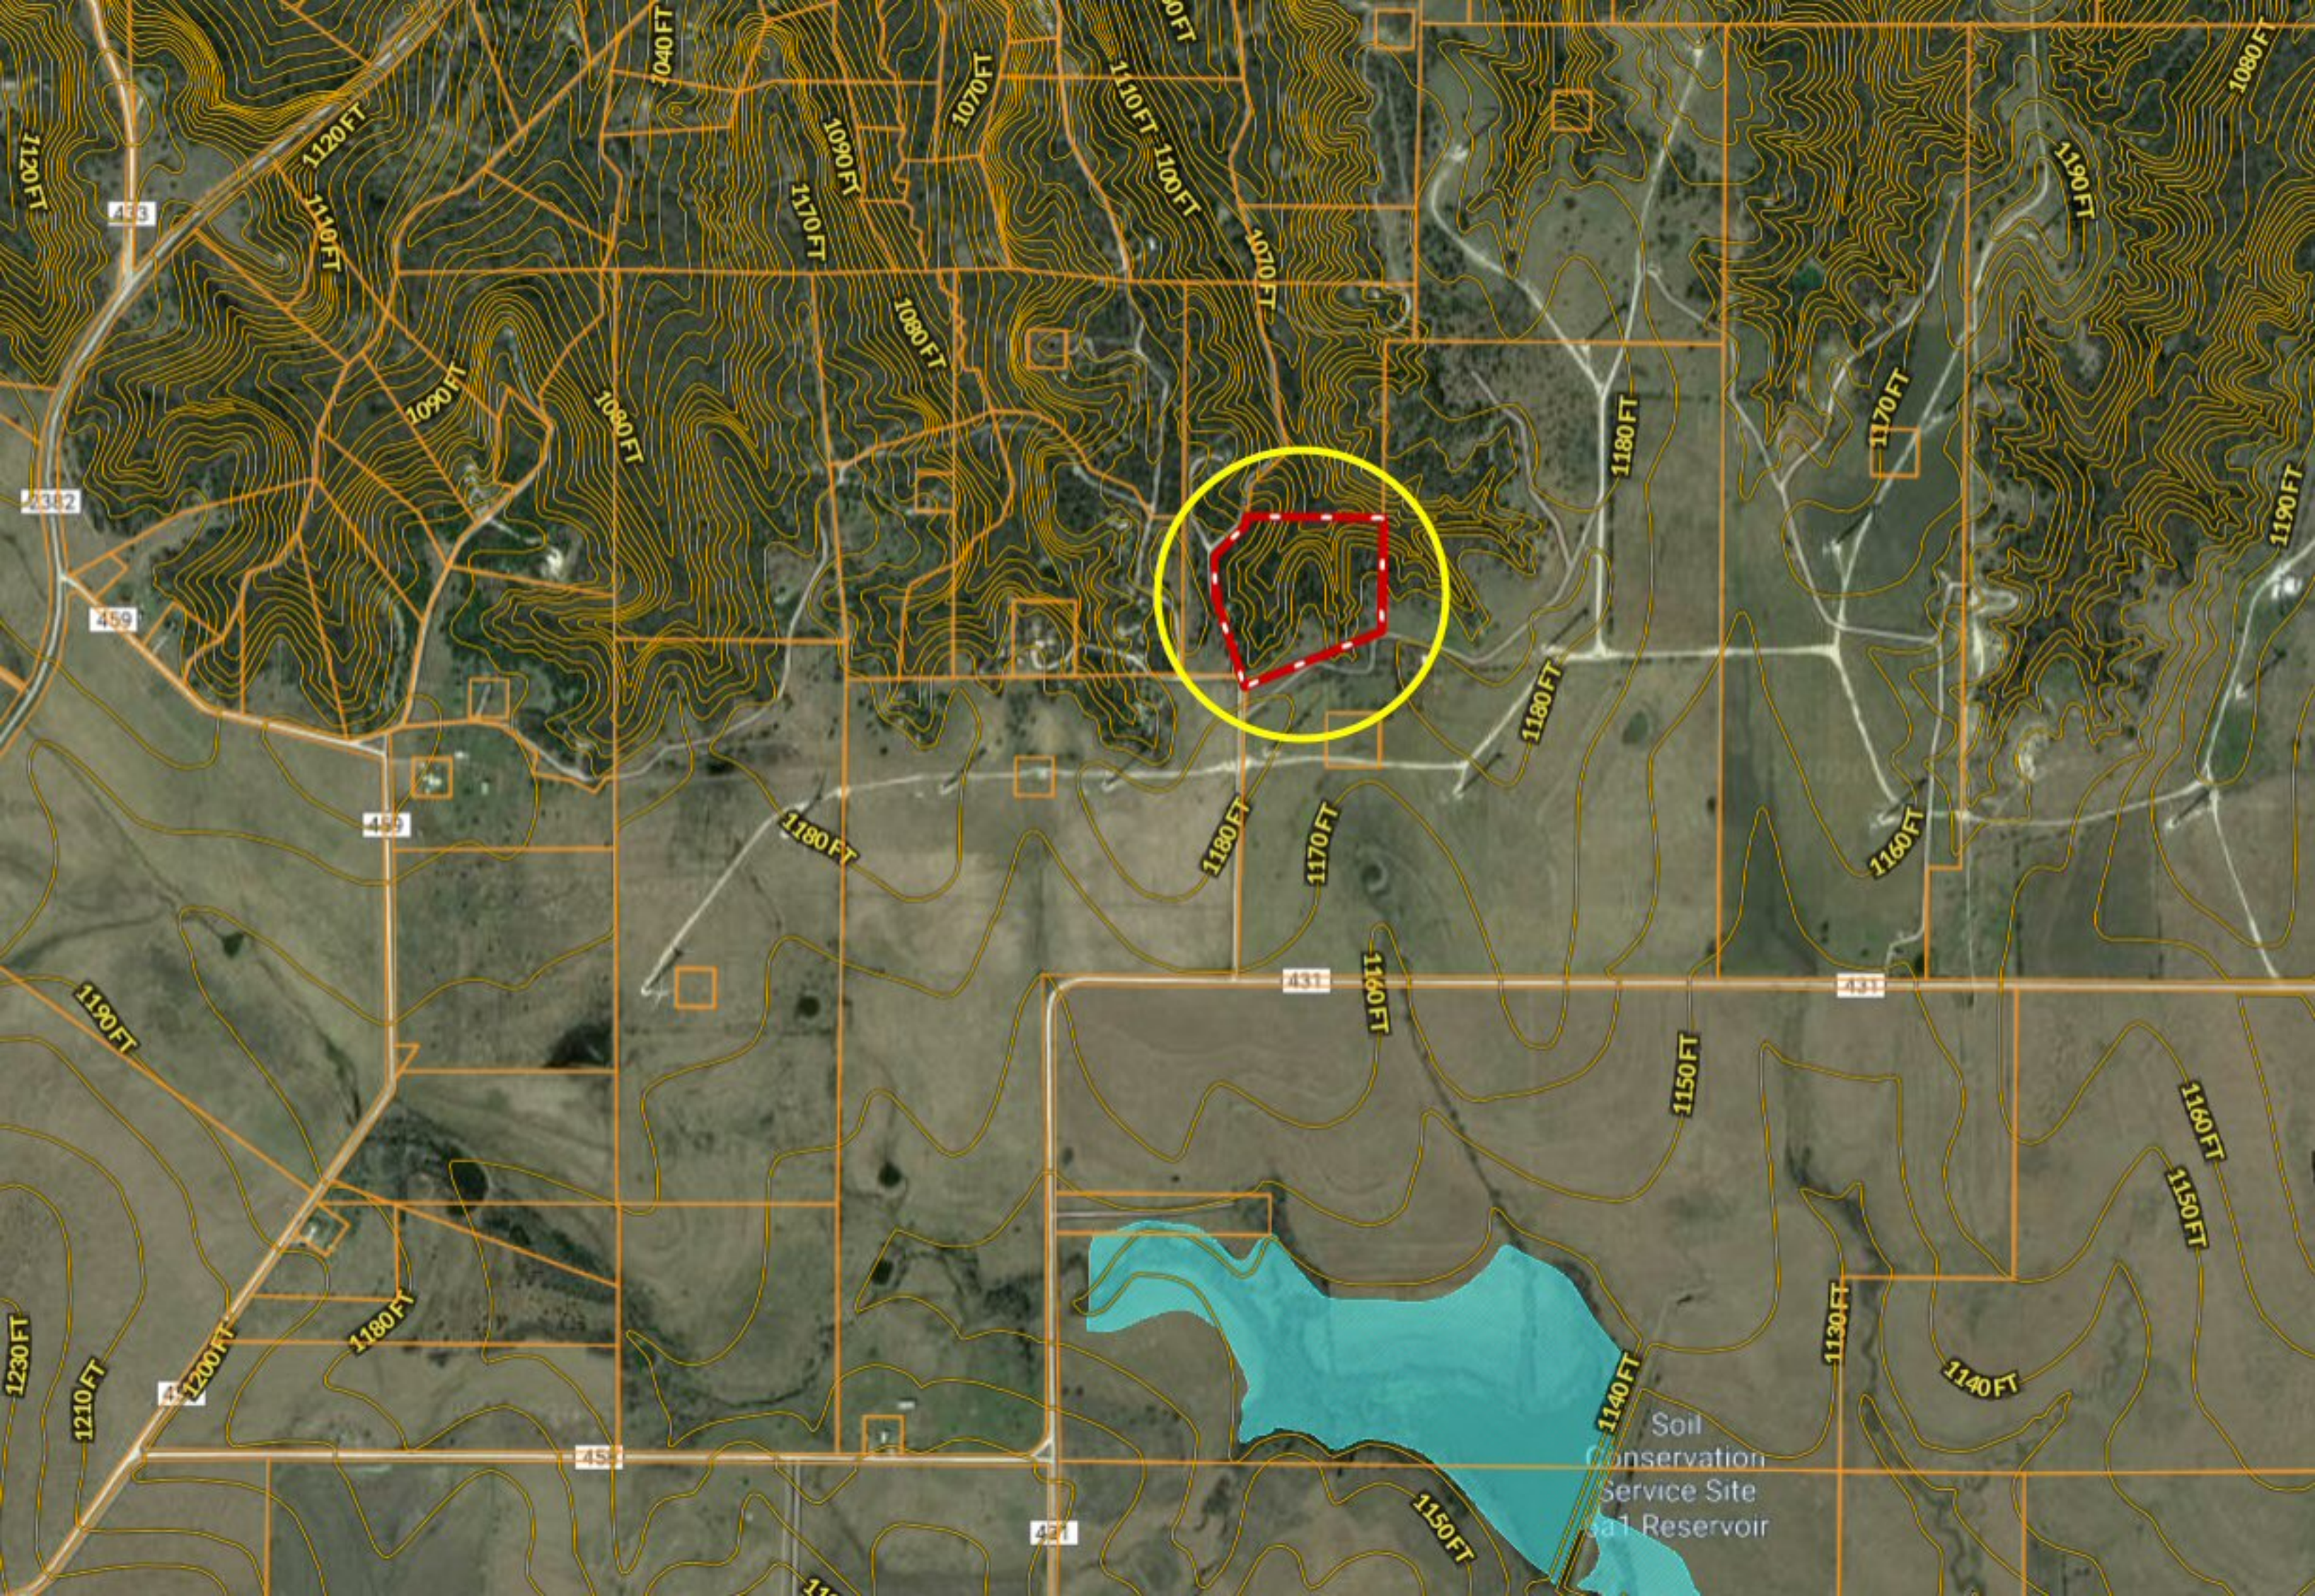

*** 17 ACRES ~ RIVER RIDGE *** Lot 15 Dennison Ln ~ Saint Jo TX

Copyright © and (P) 1988–2010 Microsoft Corporation and/or its suppliers. All rights reserved. <http://www.microsoft.com/mappoint/>
Certain mapping and direction data © 2010 NAVTEQ. All rights reserved. The Data for areas of Canada includes information taken with permission from Canadian authorities, including: © Her Majesty the Queen in Right of Canada, © Queen's Printer for Ontario. NAVTEQ and NAVTEQ ON BOARD are trademarks of NAVTEQ. © 2010 Tele Atlas North America, Inc. All rights reserved. Tele Atlas and Tele Atlas North America are trademarks of Tele Atlas, Inc. © 2010 by Applied Geographic Systems. All rights reserved.

Soil Conservation Service Site
Reservoir

Dixon Trail

Gleason Rd

1180 FT

Dixon Trail

Dennison Ln

Gleason Rd

Mau Dr

Gleason Rd

Dennison Ln

Mau Dr

Mau Dr

Dennison Ln

Dennison Ln

Dennison Ln

1150 FT

1160 FT

1150 FT

1130 FT

1120 FT

1160 FT

1150 FT

1130 FT

1140 FT