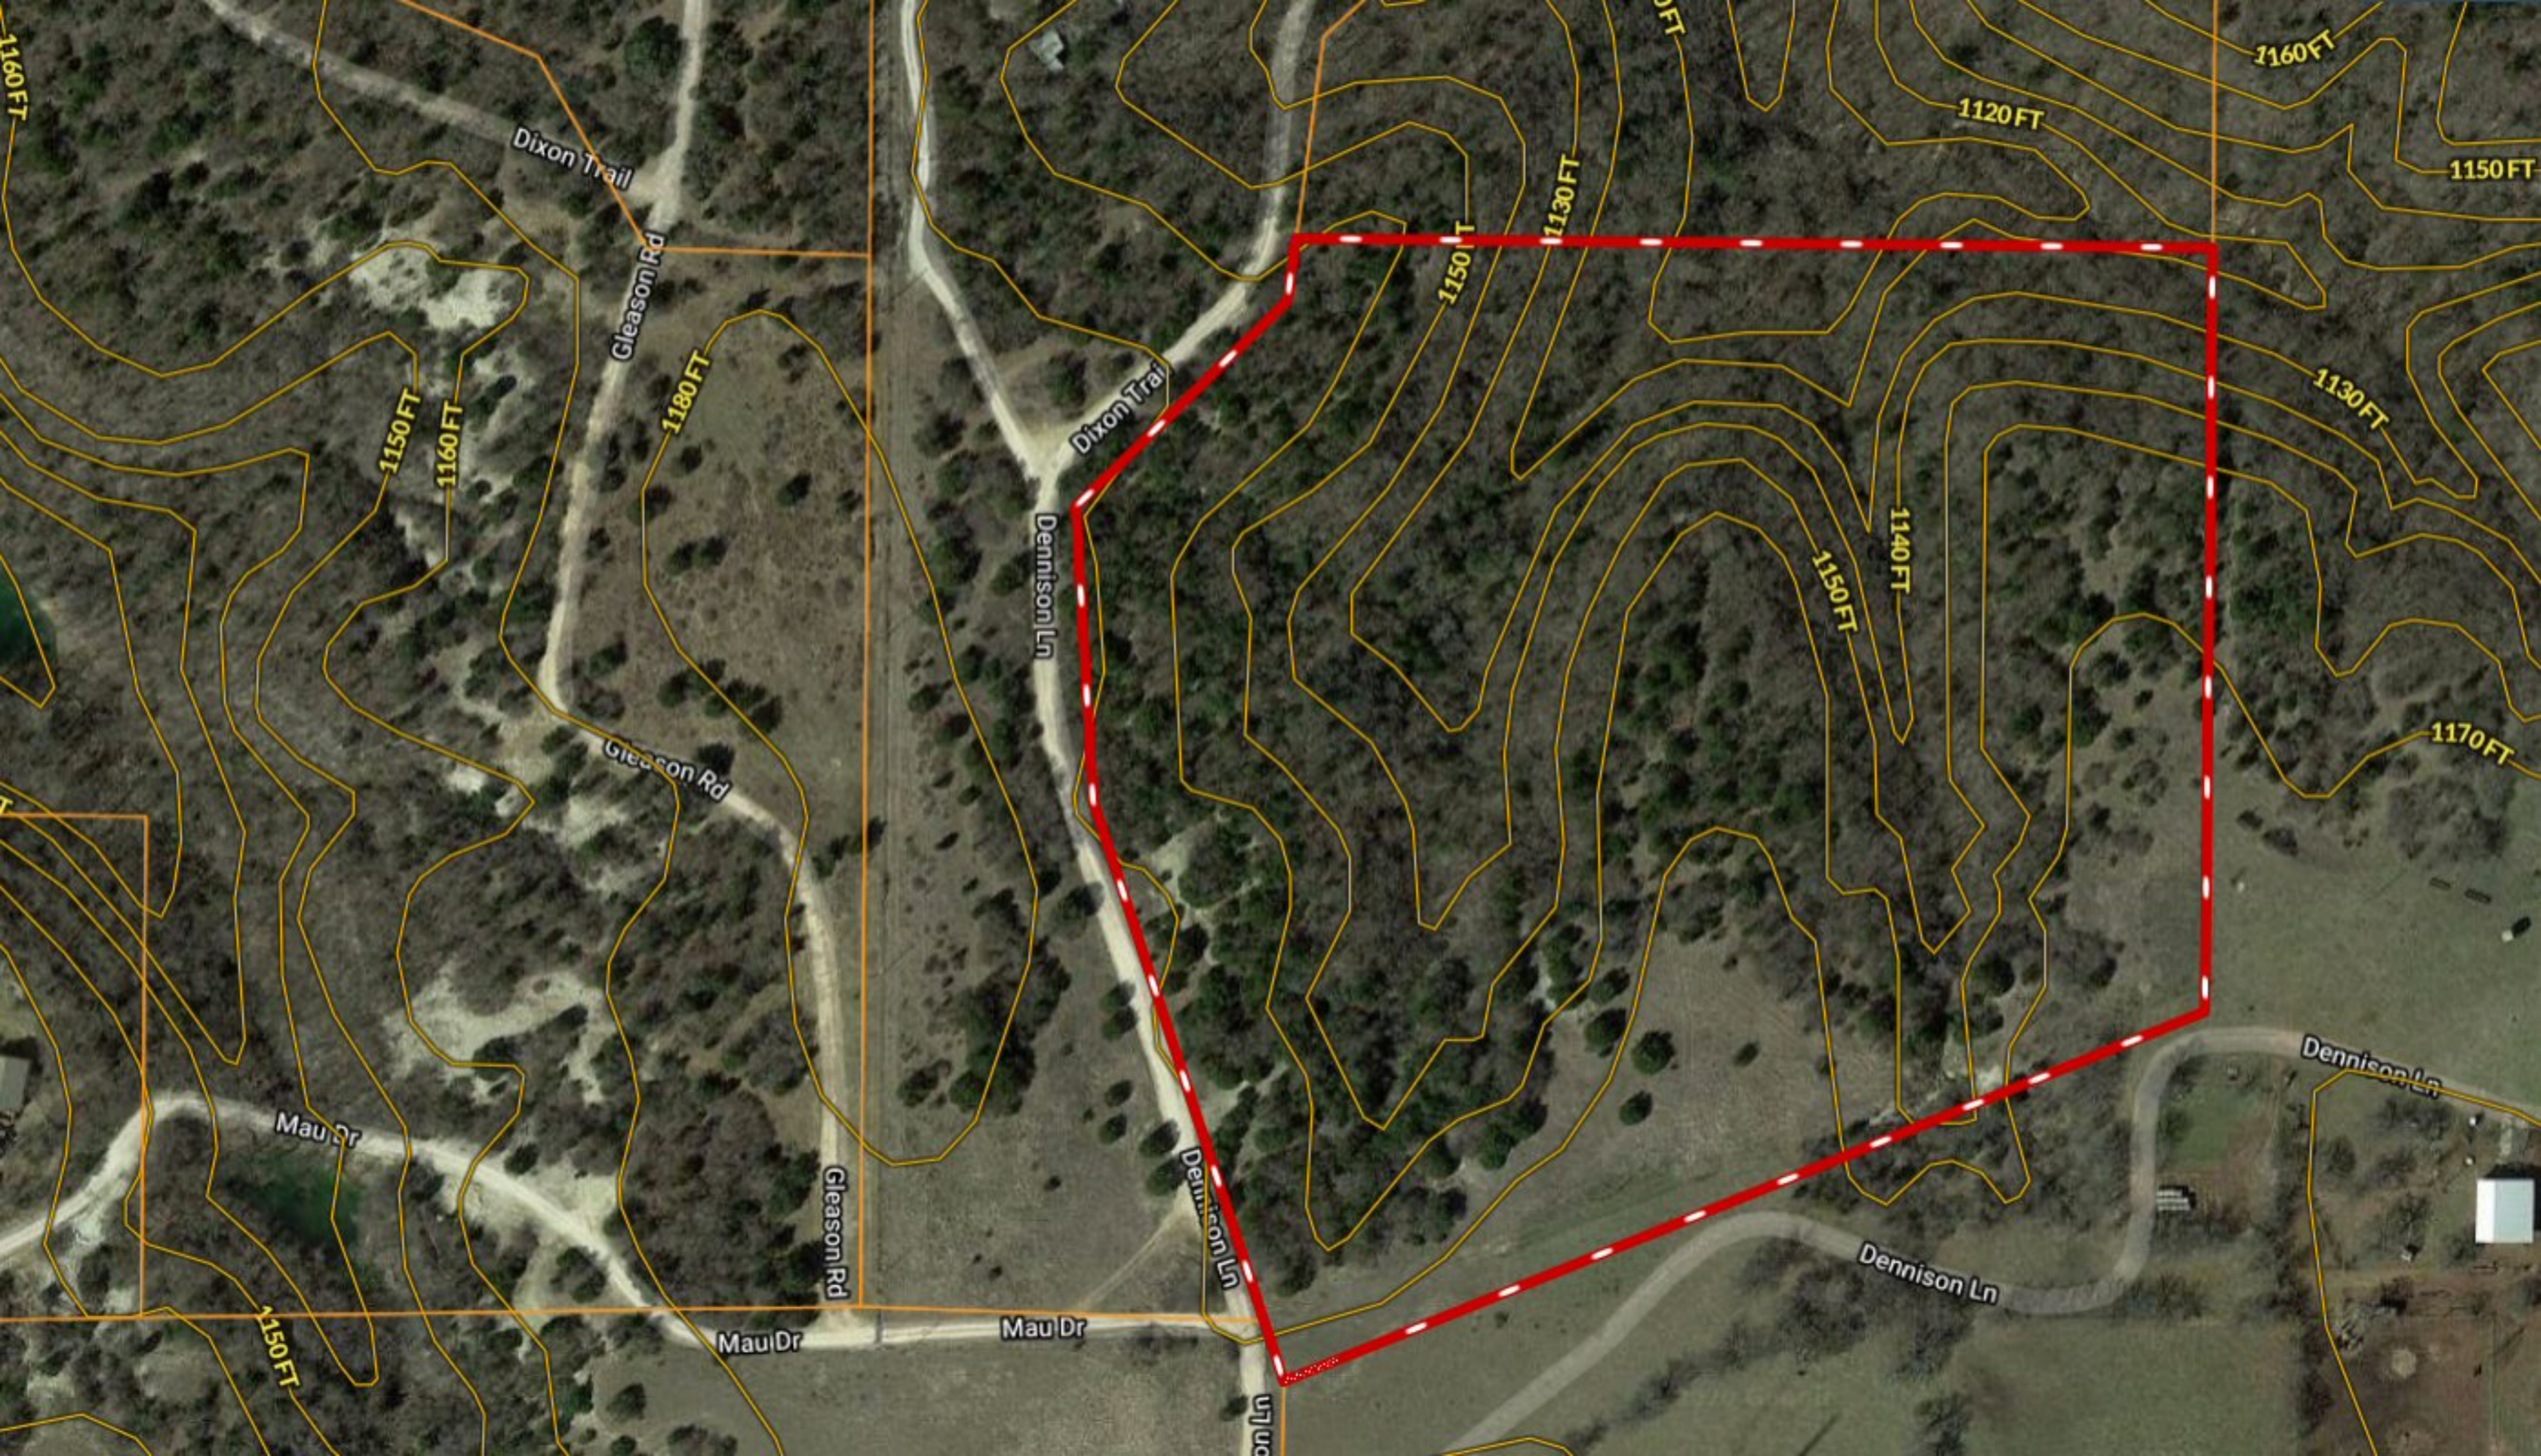

*** 17 ACRES ~ RIVER RIDGE *** Lot 15 Dennison Ln ~ Saint Jo TX

Copyright © and (P) 1988–2010 Microsoft Corporation and/or its suppliers. All rights reserved. <http://www.microsoft.com/mappoint/>
Certain mapping and direction data © 2010 NAVTEQ. All rights reserved. The Data for areas of Canada includes information taken with permission from Canadian authorities, including: © Her Majesty the Queen in Right of Canada, © Queen's Printer for Ontario. NAVTEQ and NAVTEQ ON BOARD are trademarks of NAVTEQ. © 2010 Tele Atlas North America, Inc. All rights reserved. Tele Atlas and Tele Atlas North America are trademarks of Tele Atlas, Inc. © 2010 by Applied Geographic Systems. All rights reserved.

Soil Conservation Service Site
Reservoir

Dixon Trail

Gleason Rd

1180 FT

Dixon Trail

Dennison Ln

Gleason Rd

Mau Dr

Gleason Rd

Dennison Ln

Mau Dr

Mau Dr

Dennison Ln

Dennison Ln

Dennison Ln

1150 FT

1160 FT

1150 FT

1130 FT

1120 FT

1160 FT

1150 FT

1130 FT

1140 FT