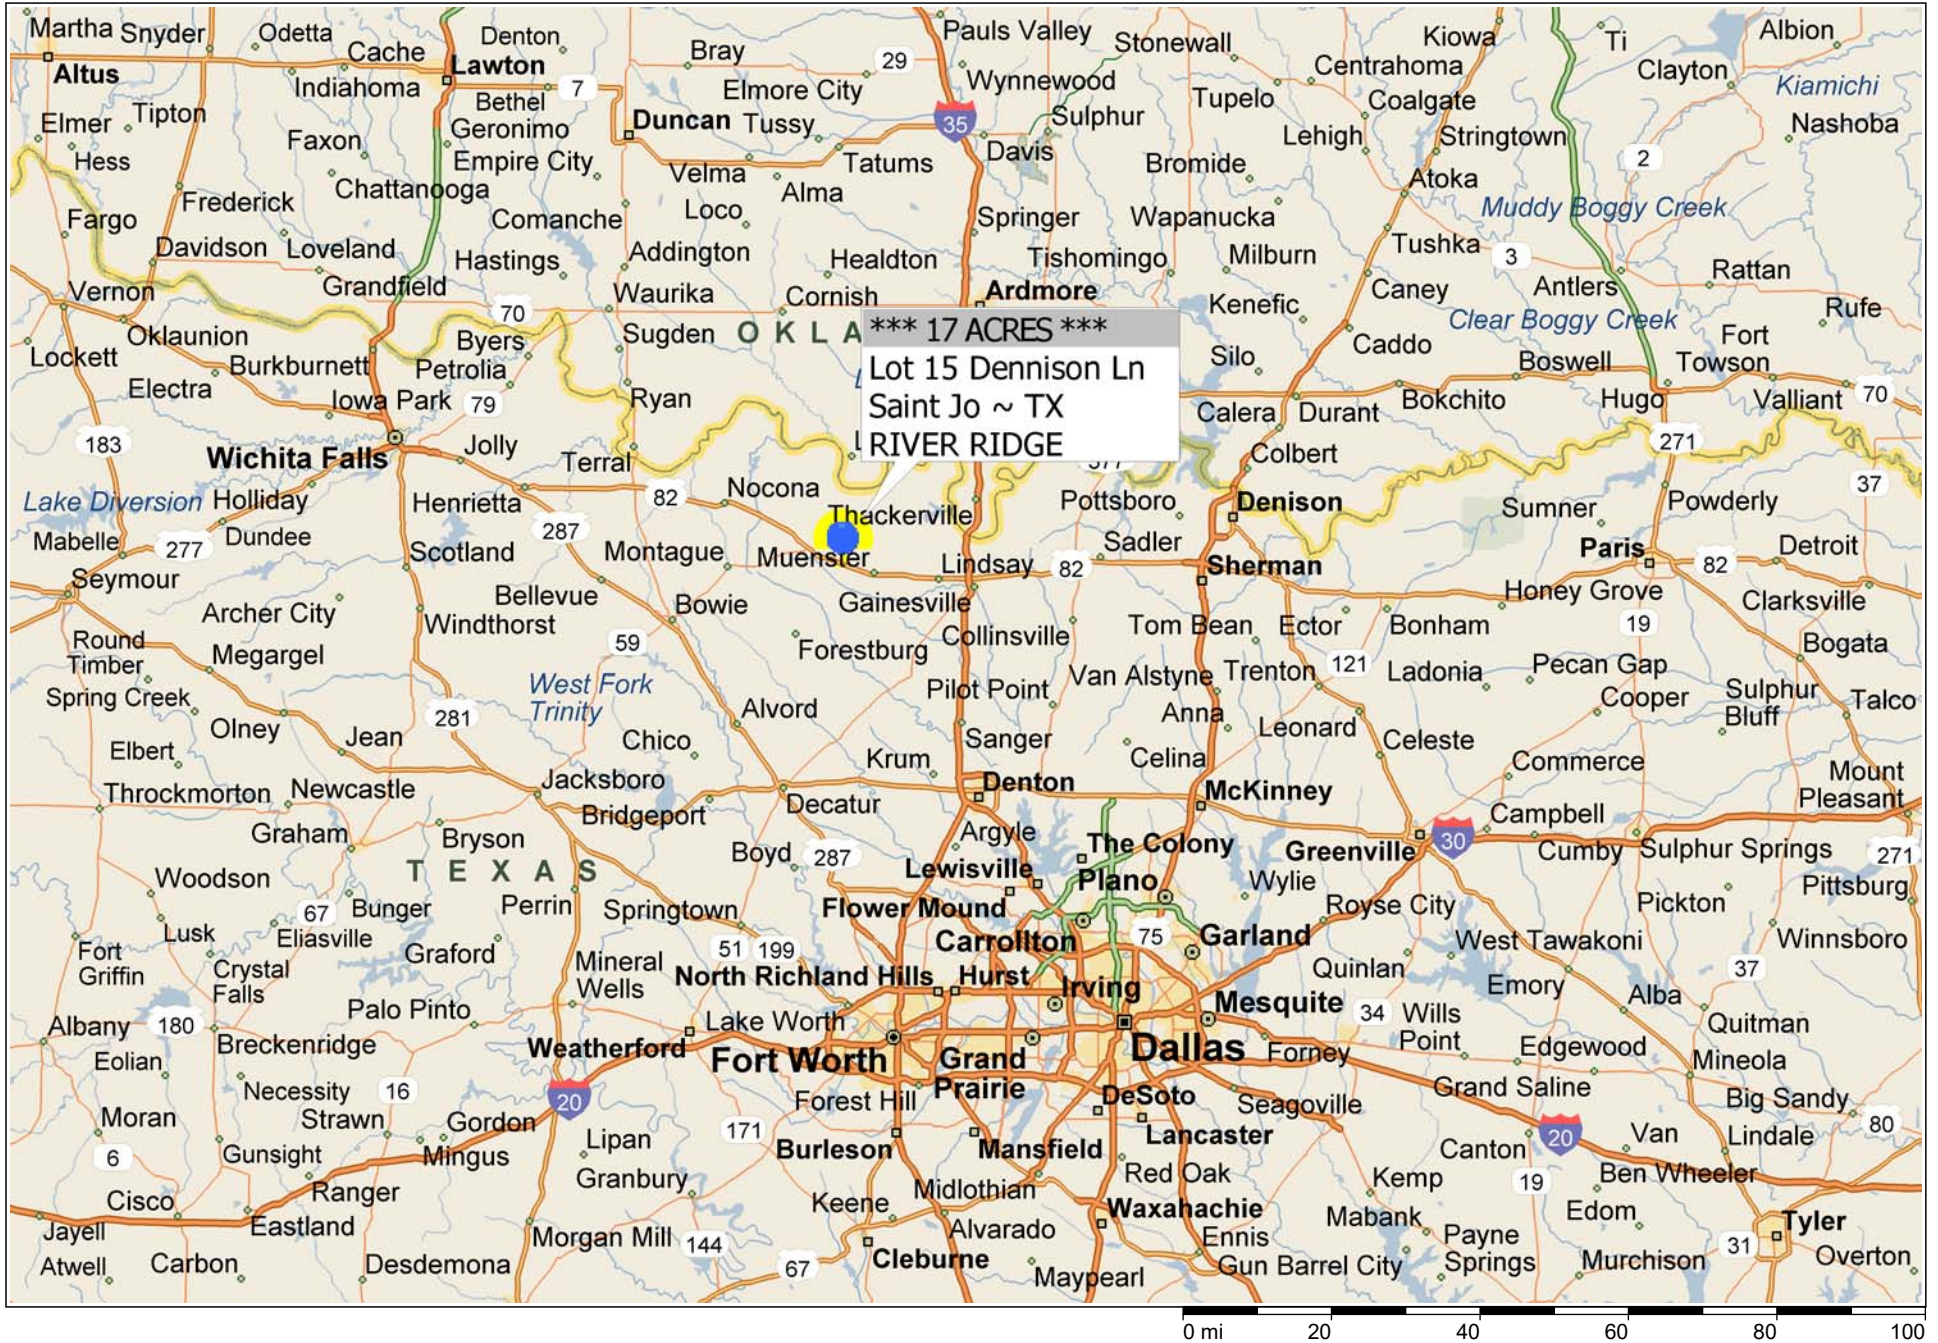

*** 17 ACRES ~ RIVER RIDGE *** Lot 15 Dennison Ln ~ Saint Jo TX

Copyright © and (P) 1988–2010 Microsoft Corporation and/or its suppliers. All rights reserved. <http://www.microsoft.com/mappoint/>
Certain mapping and direction data © 2010 NAVTEQ. All rights reserved. The Data for areas of Canada includes information taken with permission from Canadian authorities, including: © Her Majesty the Queen in Right of Canada, © Queen's Printer for Ontario. NAVTEQ and NAVTEQ ON BOARD are trademarks of NAVTEQ. © 2010 Tele Atlas North America, Inc. All rights reserved. Tele Atlas and Tele Atlas North America are trademarks of Tele Atlas, Inc. © 2010 by Applied Geographic Systems. All rights reserved.

Soil Conservation Service Site
Reservoir

Dixon Trail

Gleason Rd

1180 FT

Dixon Trail

Dennison Ln

Gleason Rd

Mau Dr

Gleason Rd

Dennison Ln

Mau Dr

Mau Dr

Dennison Ln

Dennison Ln

Dennison Ln

1150 FT