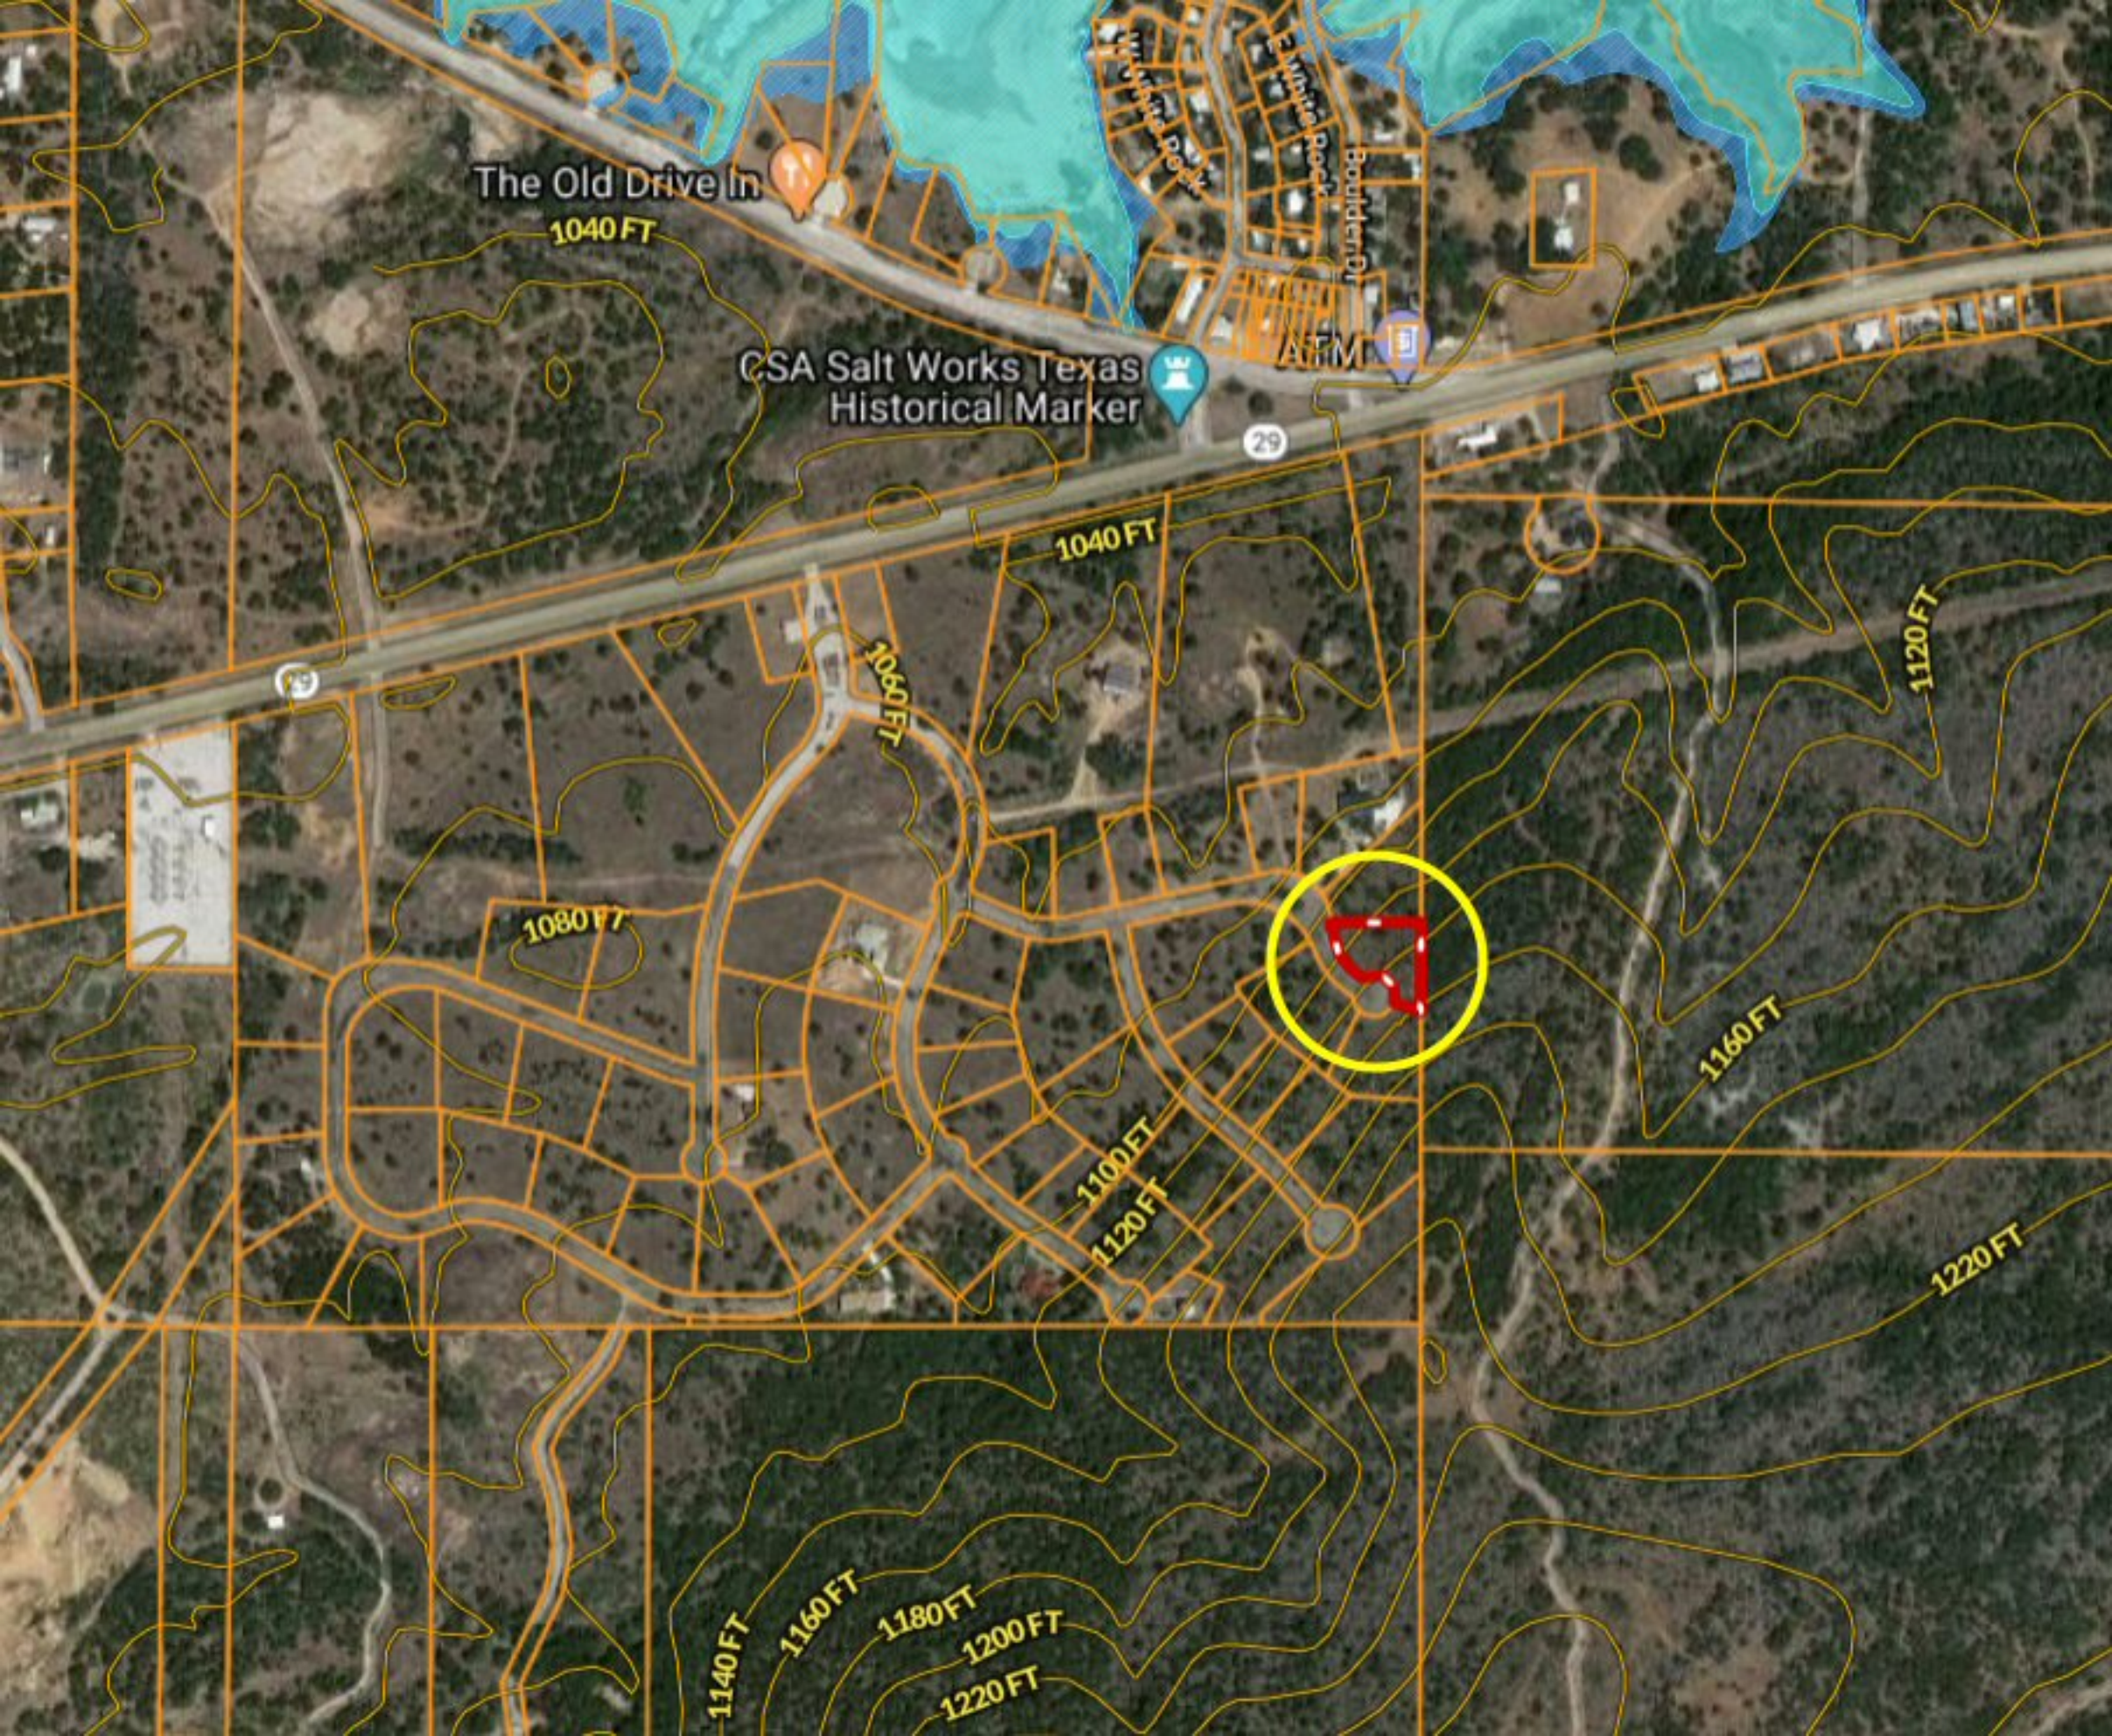

**** The Cliffs at Water Ridge ** Lot 9 Meridian Way, Buchanan Dam TX**

Copyright © and (P) 1988–2010 Microsoft Corporation and/or its suppliers. All rights reserved. <http://www.microsoft.com/mappoint/>
Certain mapping and direction data © 2010 NAVTEQ. All rights reserved. The Data for areas of Canada includes information taken with permission from Canadian authorities, including: © Her Majesty the Queen in Right of Canada, © Queen's Printer for Ontario. NAVTEQ and NAVTEQ ON BOARD are trademarks of NAVTEQ. © 2010 Tele Atlas North America, Inc. All rights reserved. Tele Atlas and Tele Atlas North America are trademarks of Tele Atlas, Inc. © 2010 by Applied Geographic Systems. All rights reserved.

The Old Drive In
1040 FT

CSA Salt Works Texas
Historical Marker

29

1040 FT

1060 FT

1080 FT

1100 FT
1120 FT

1160 FT

1120 FT

1220 FT

1140 FT

1160 FT

1180 FT

1200 FT

1220 FT