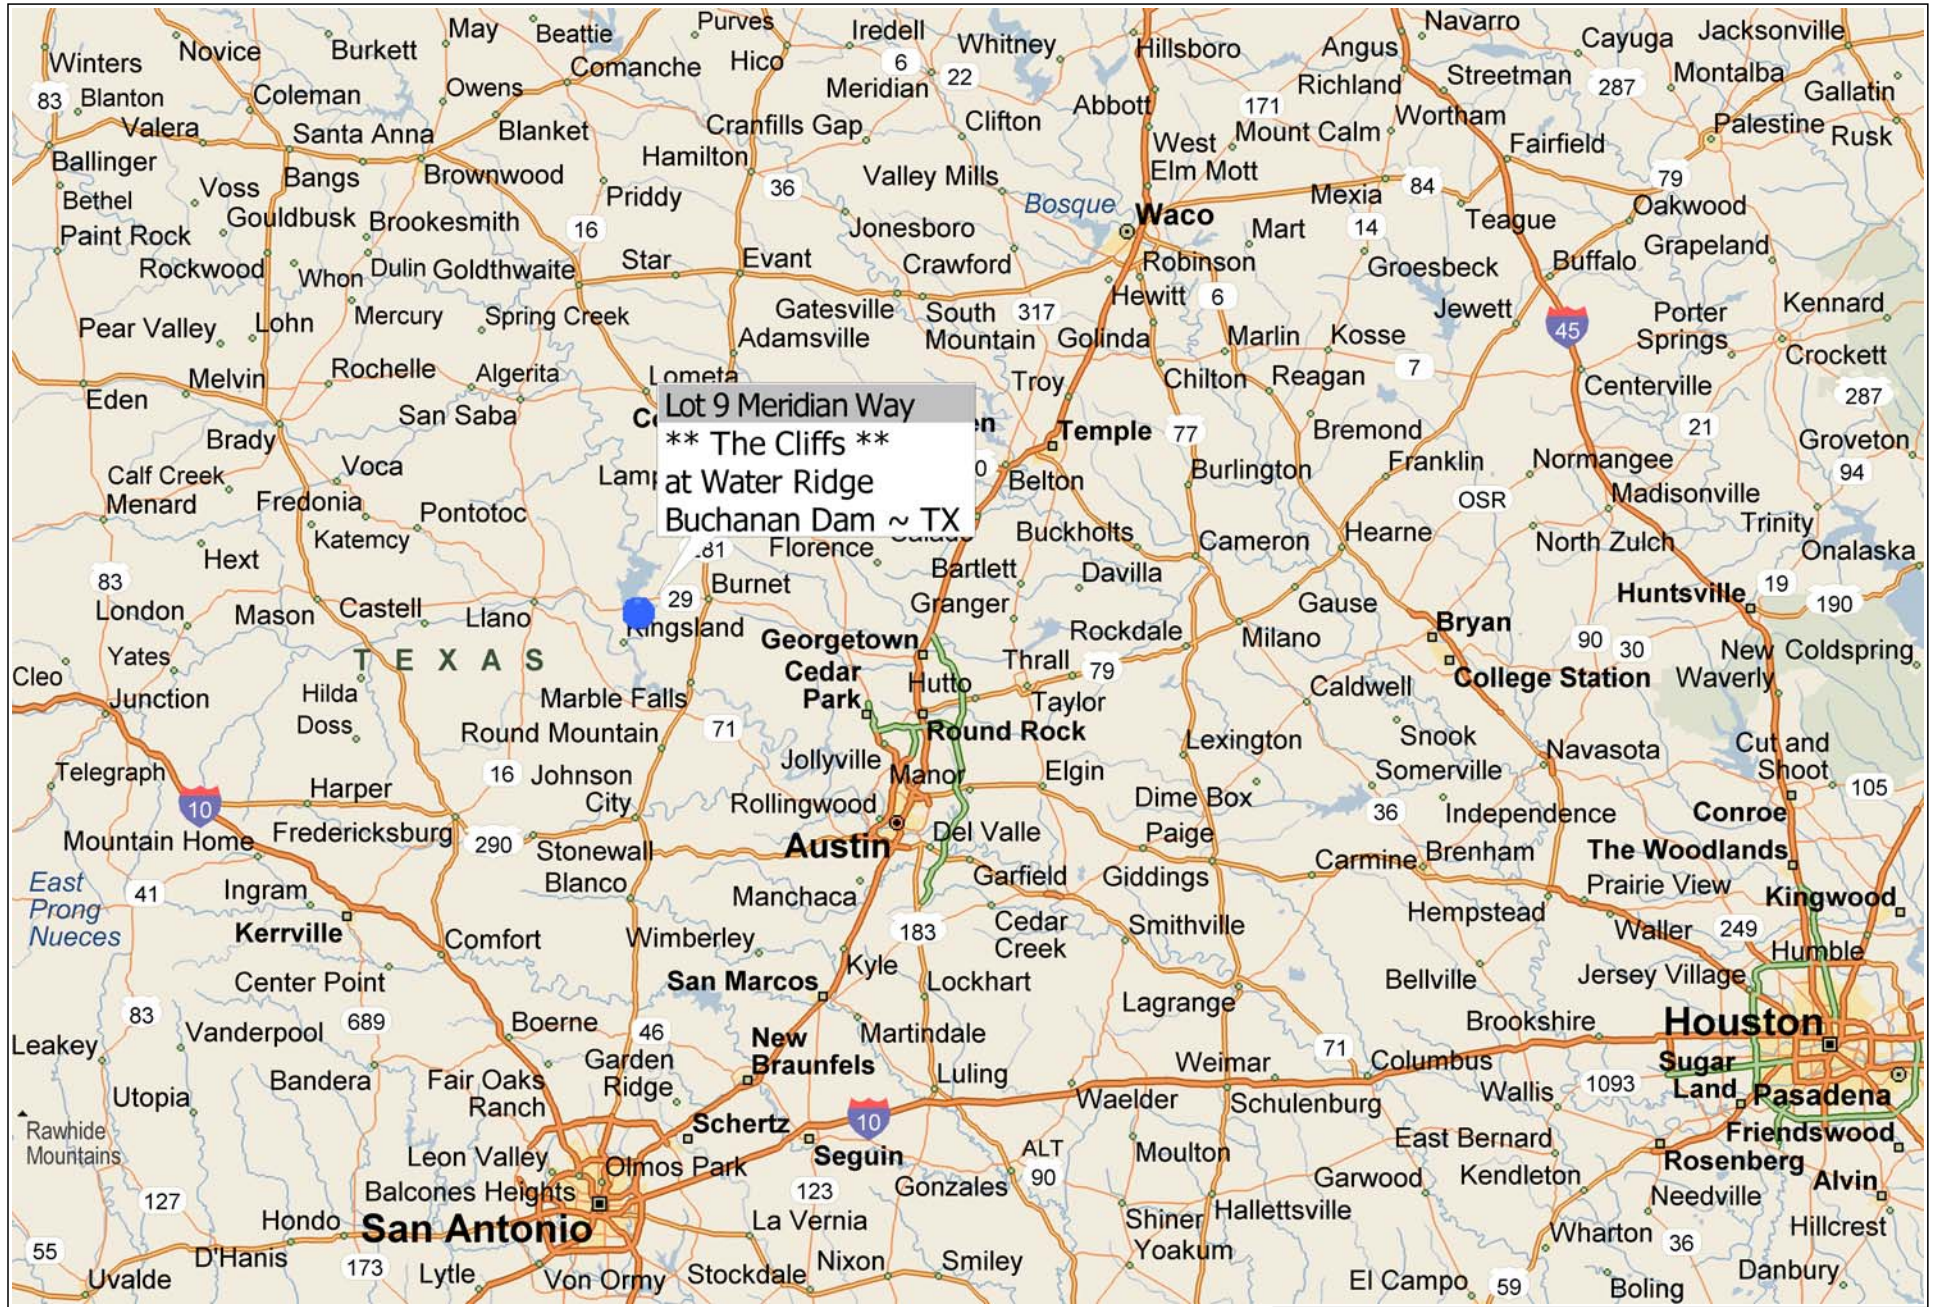

**** The Cliffs at Water Ridge ** Lot 9 Meridian Way, Buchanan Dam TX**

Copyright © and (P) 1988–2010 Microsoft Corporation and/or its suppliers. All rights reserved. <http://www.microsoft.com/mappoint/>
Certain mapping and direction data © 2010 NAVTEQ. All rights reserved. The Data for areas of Canada includes information taken with permission from Canadian authorities, including: © Her Majesty the Queen in Right of Canada, © Queen's Printer for Ontario. NAVTEQ and NAVTEQ ON BOARD are trademarks of NAVTEQ. © 2010 Tele Atlas North America, Inc. All rights reserved. Tele Atlas and Tele Atlas North America are trademarks of Tele Atlas, Inc. © 2010 by Applied Geographic Systems. All rights reserved.

The Old Drive In
1040 FT

CSA Salt Works Texas
Historical Marker

29

1040 FT

1060 FT

1080 FT

1100 FT
1120 FT

1160 FT