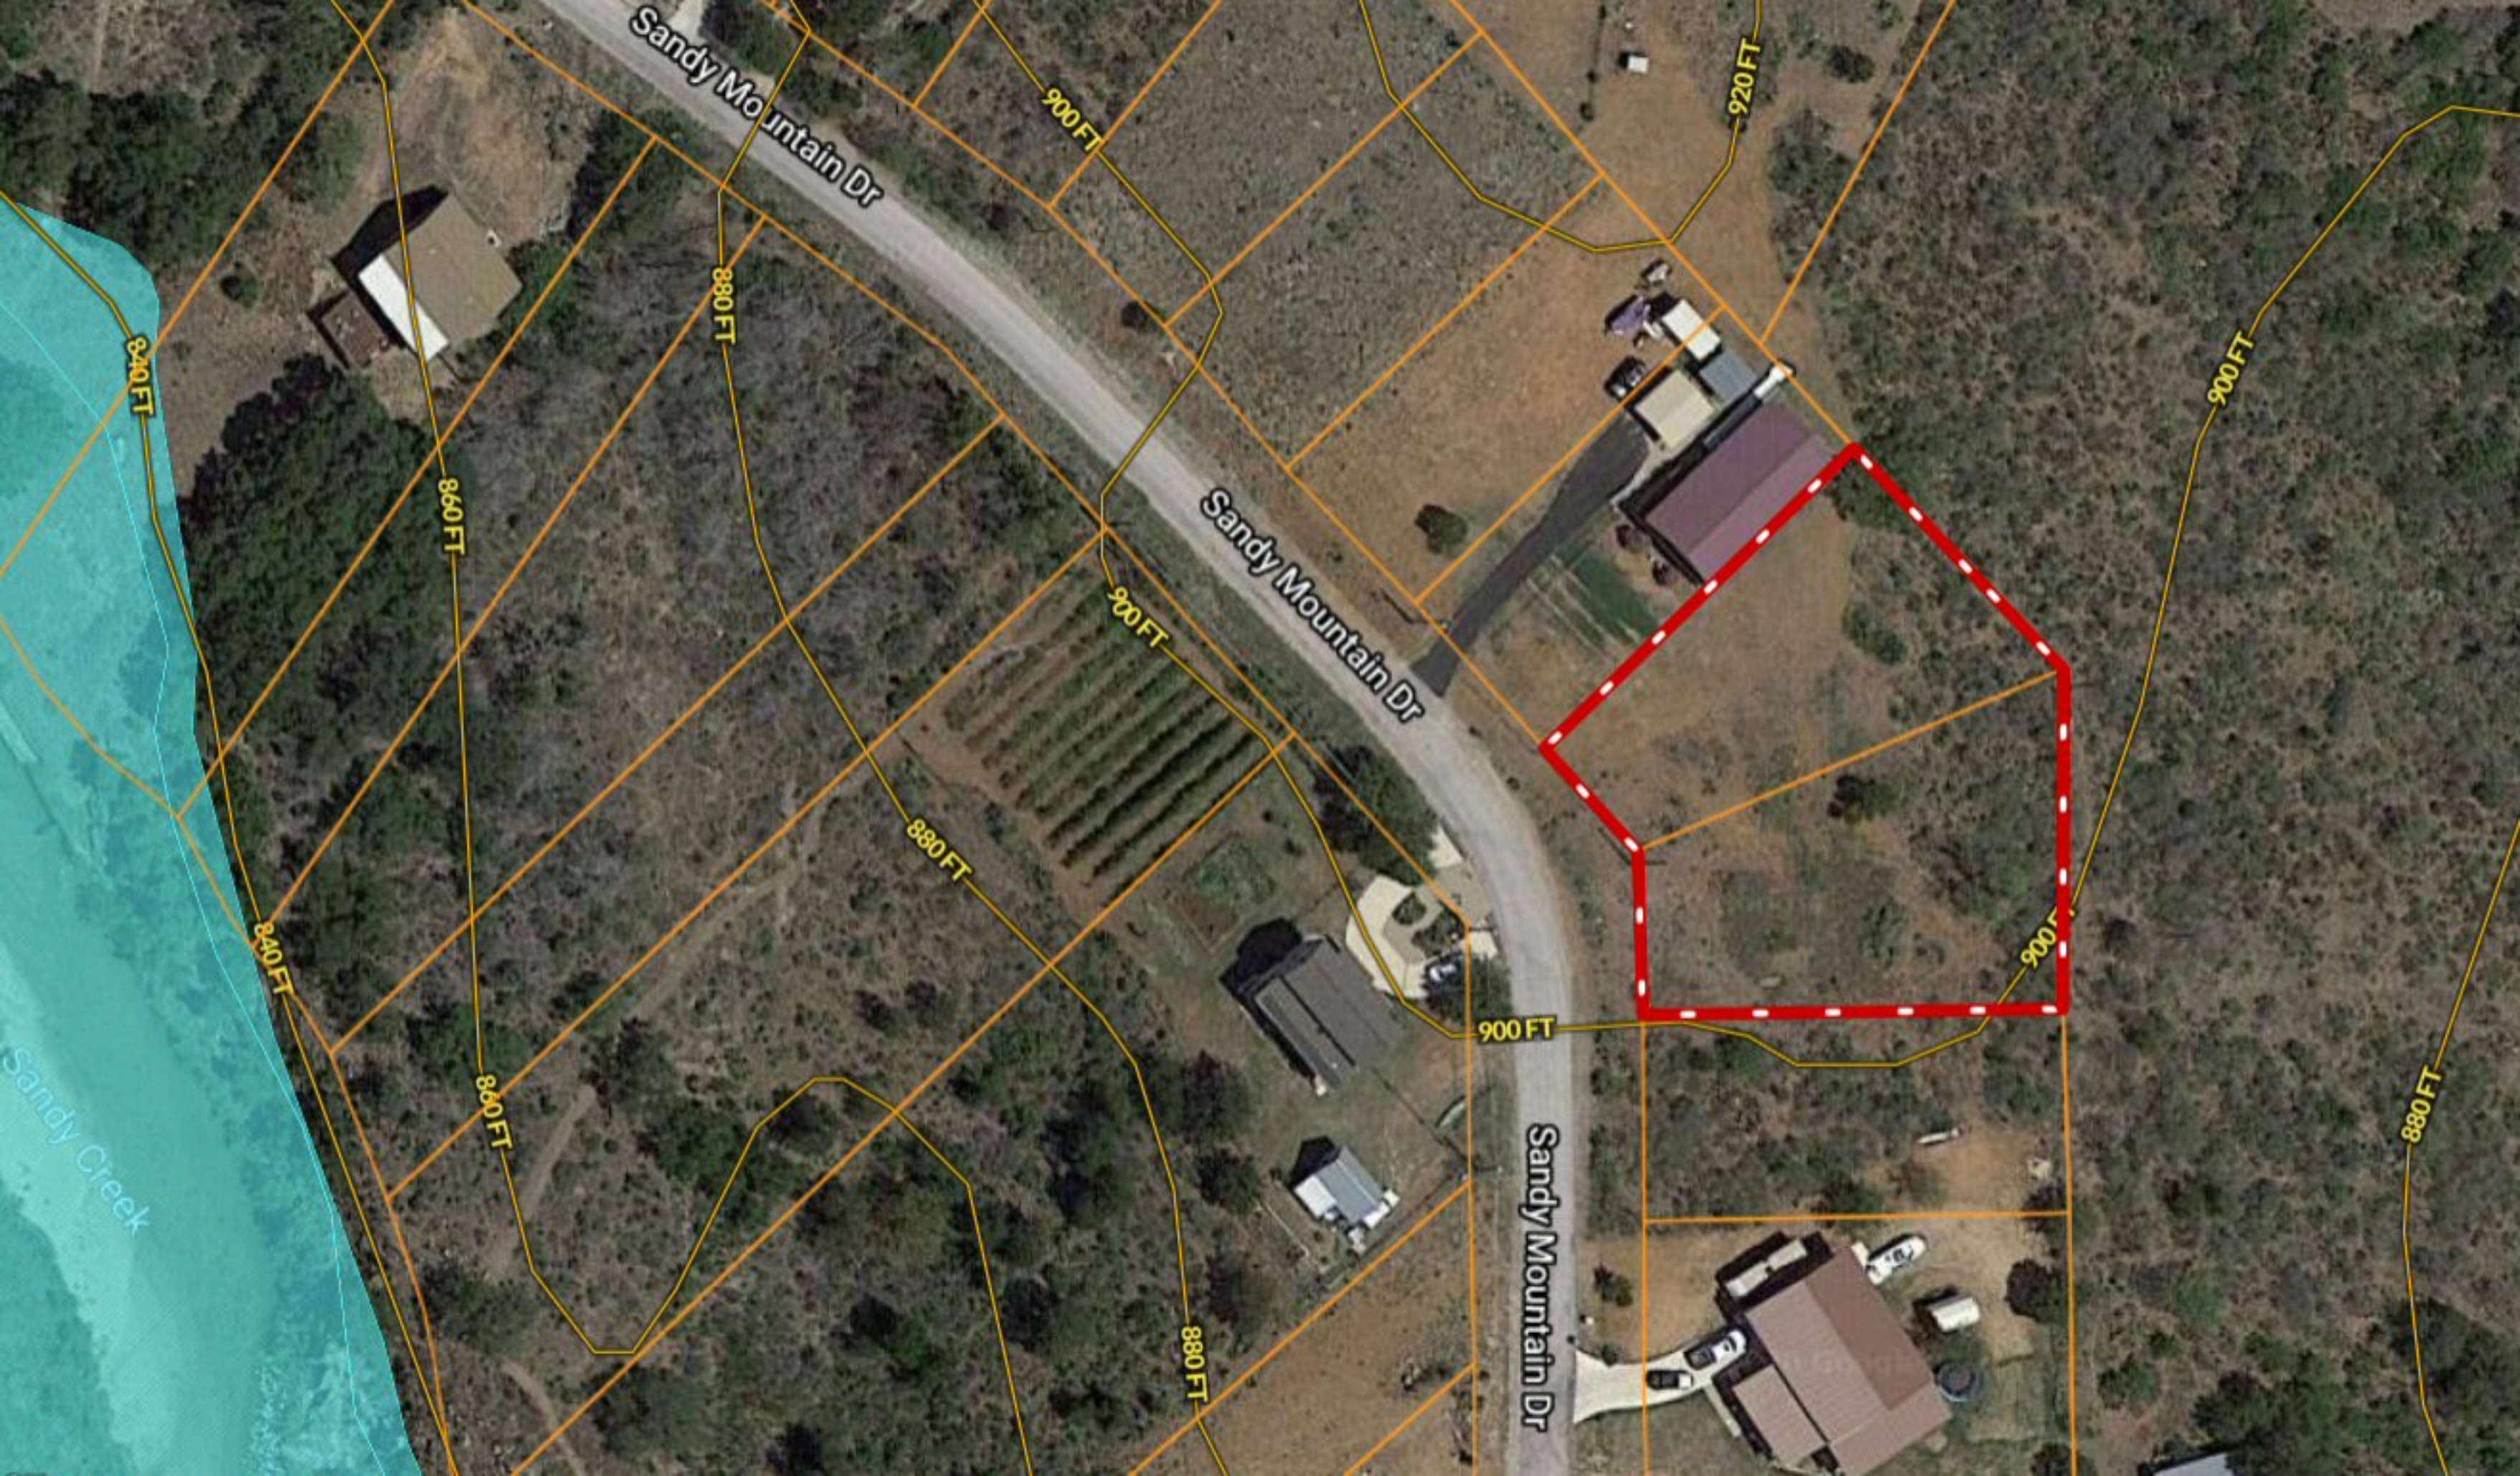

*** DOUBLE-LOT 0.63-ac *** Sandy Mountain Dr ~ Sunrise Beach

Sunrise Beach
Marine Services

Lake Lbj Resort
& Marina

Sandy Creek

Sandy Harbor - Park

860 FT

880 FT

Sandy Mountain Dr

900 FT

860 FT

880 FT

Sandy Mountain Dr

Sandy Mountain Dr

840 FT

Pick Saddle Dr

W Bluebonnet Rd

Blue Lake Golf

ch Dr

Lake Shore Dr

shore Dr

Sunrise Ln

Sandy Mountain Dr

900 FT

920 FT

880 FT

860 FT

860 FT

840 FT

840 FT

Sandy Creek