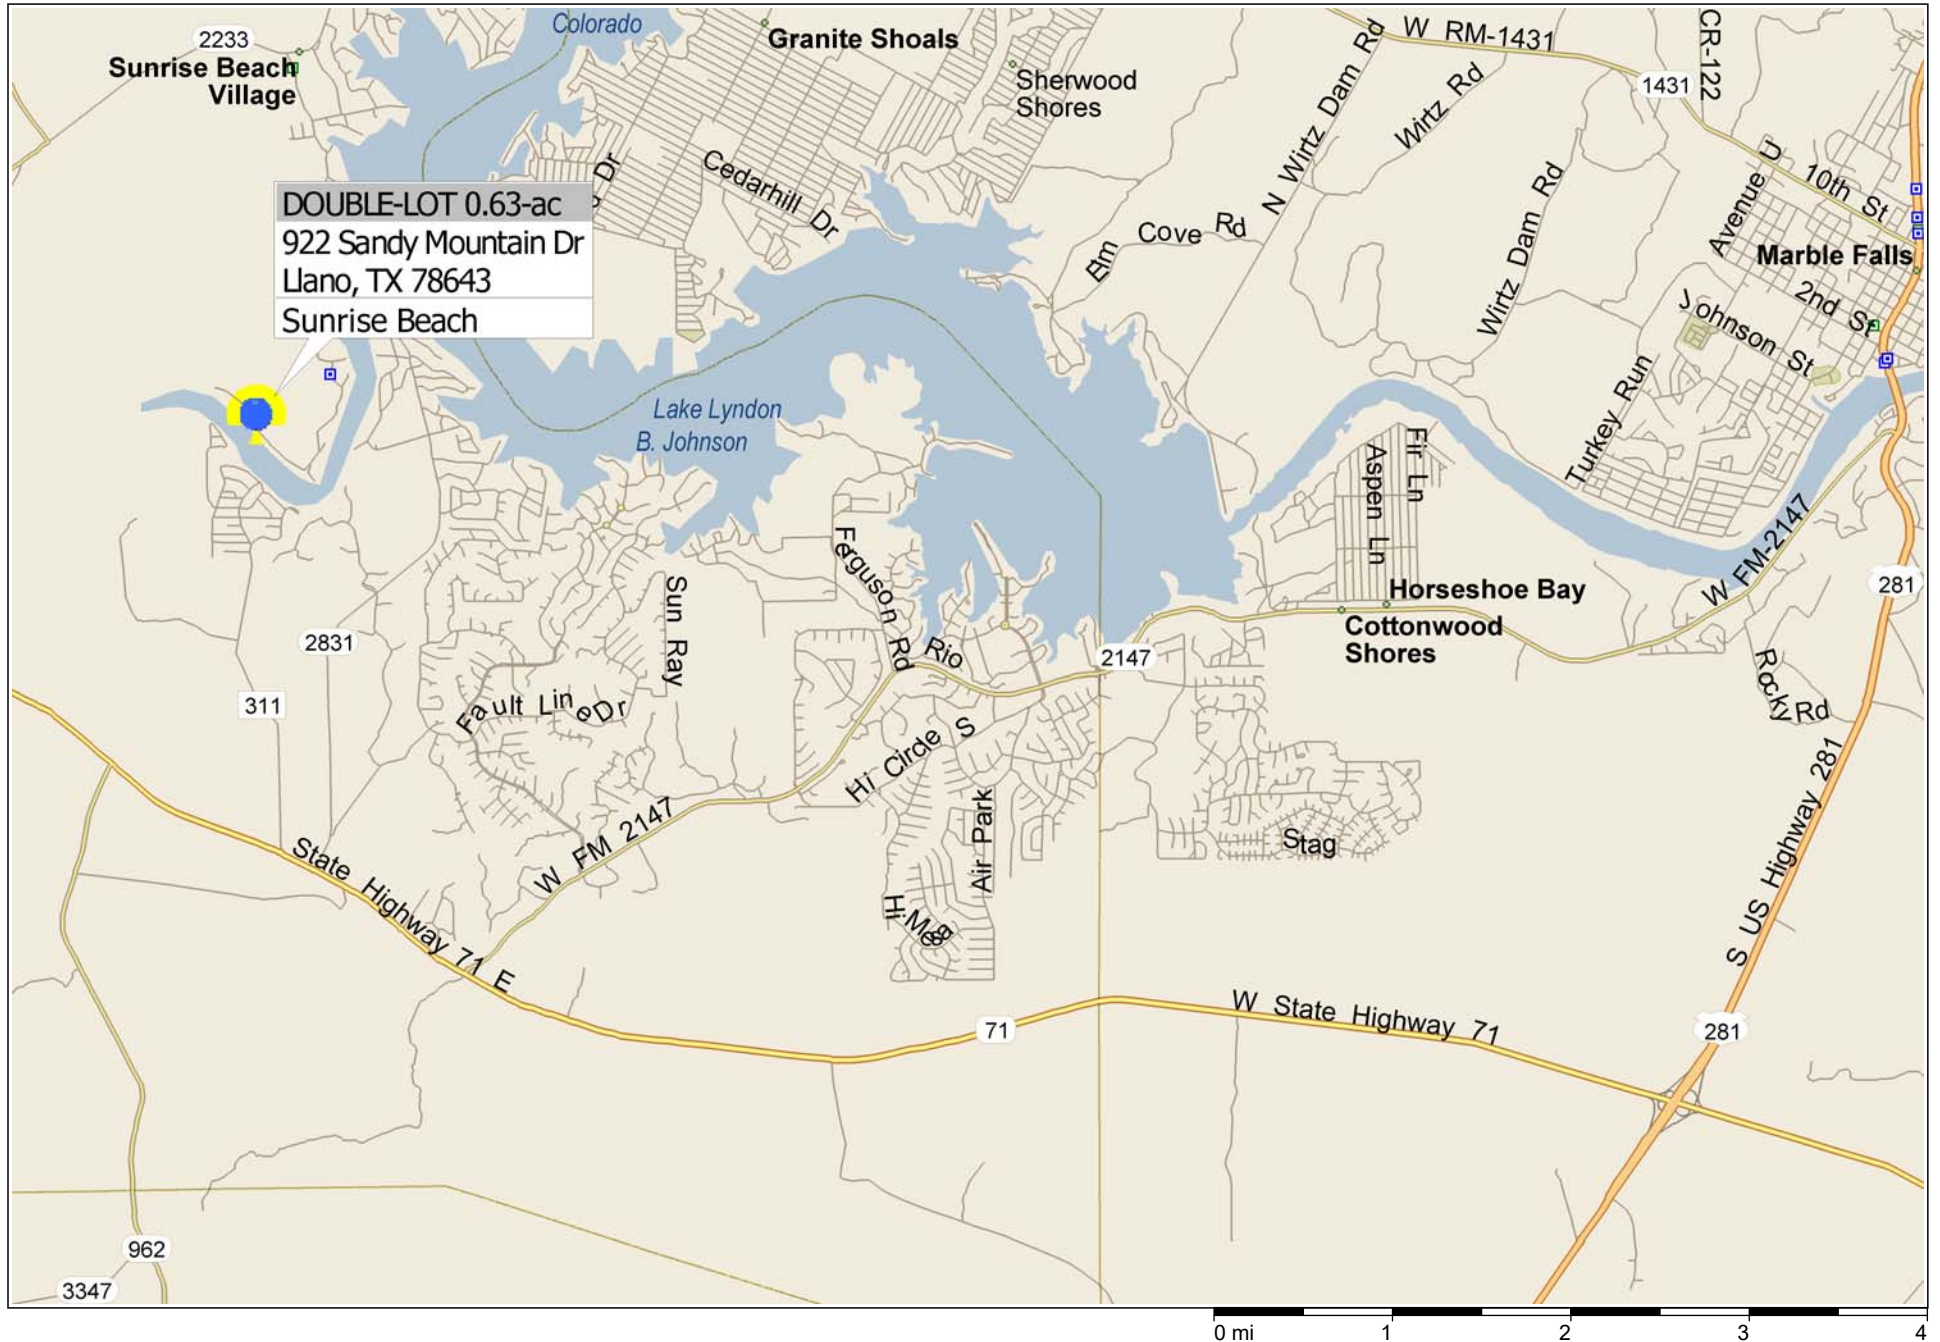

*** DOUBLE-LOT 0.63-ac *** Sandy Mountain Dr ~ Sunrise Beach

Sunrise Beach
Marine Services

Lake Lbj Resort
& Marina

Sandy Creek

Sandy Harbor - Park

860 FT

880 FT

Sandy Mountain Dr

900 FT

860 FT

880 FT

Sandy Mountain Dr

Sandy Mountain Dr

840 FT

Pick Saddle Dr

W Bluebonnet Rd

Blue Lake Golf

ch Dr

Lake Shore Dr

shore Dr

Sunrise Ln

Sandy Mountain Dr

900 FT

920 FT

900 FT

Sandy Mountain Dr

900 FT

880 FT

900 FT

900 FT

880 FT

Sandy Mountain Dr