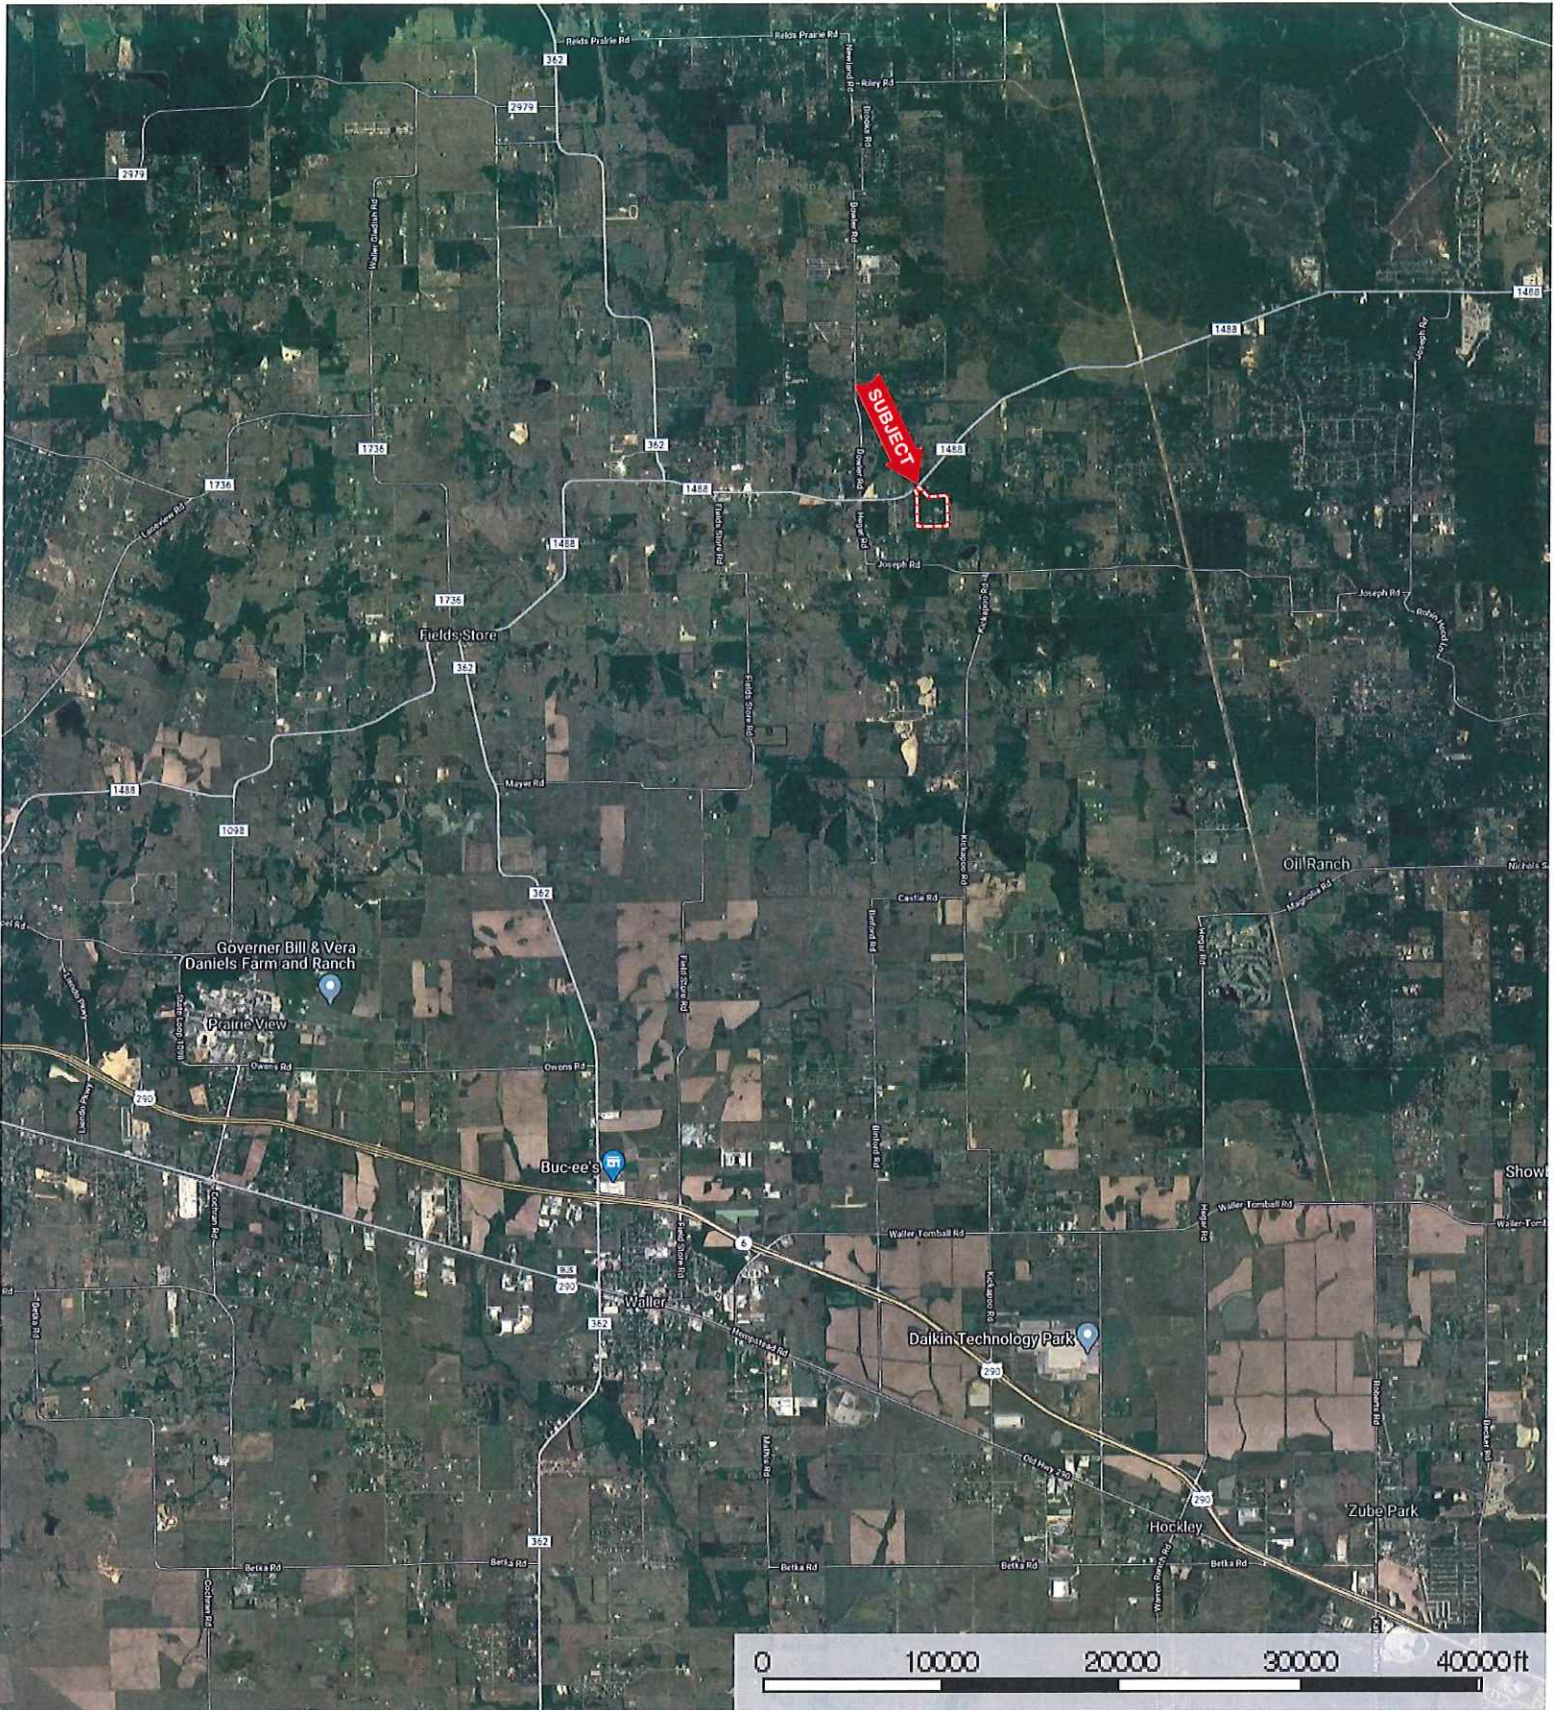

28741 FM 1488
Waller County, Texas, AC +/-

 Boundary

28741 FM 1488
Waller County, Texas, AC +/-

 Boundary

 The information contained herein was obtained from sources deemed to be reliable. MapRight Services makes no warranties or guarantees as to the completeness or accuracy thereof.

28741 FM 1488
Waller County, Texas, AC +/-

- Boundary
- 100 Year Floodplain
- 500 Year Floodplain
- Floodway
- Special
- Unmapped/ Not Included

28741 FM 1488
 Waller County, Texas, AC +/-

- Boundary
- 100 Year Floodplain
- 500 Year Floodplain
- Floodway
- Special
- Unmapped/ Not Included