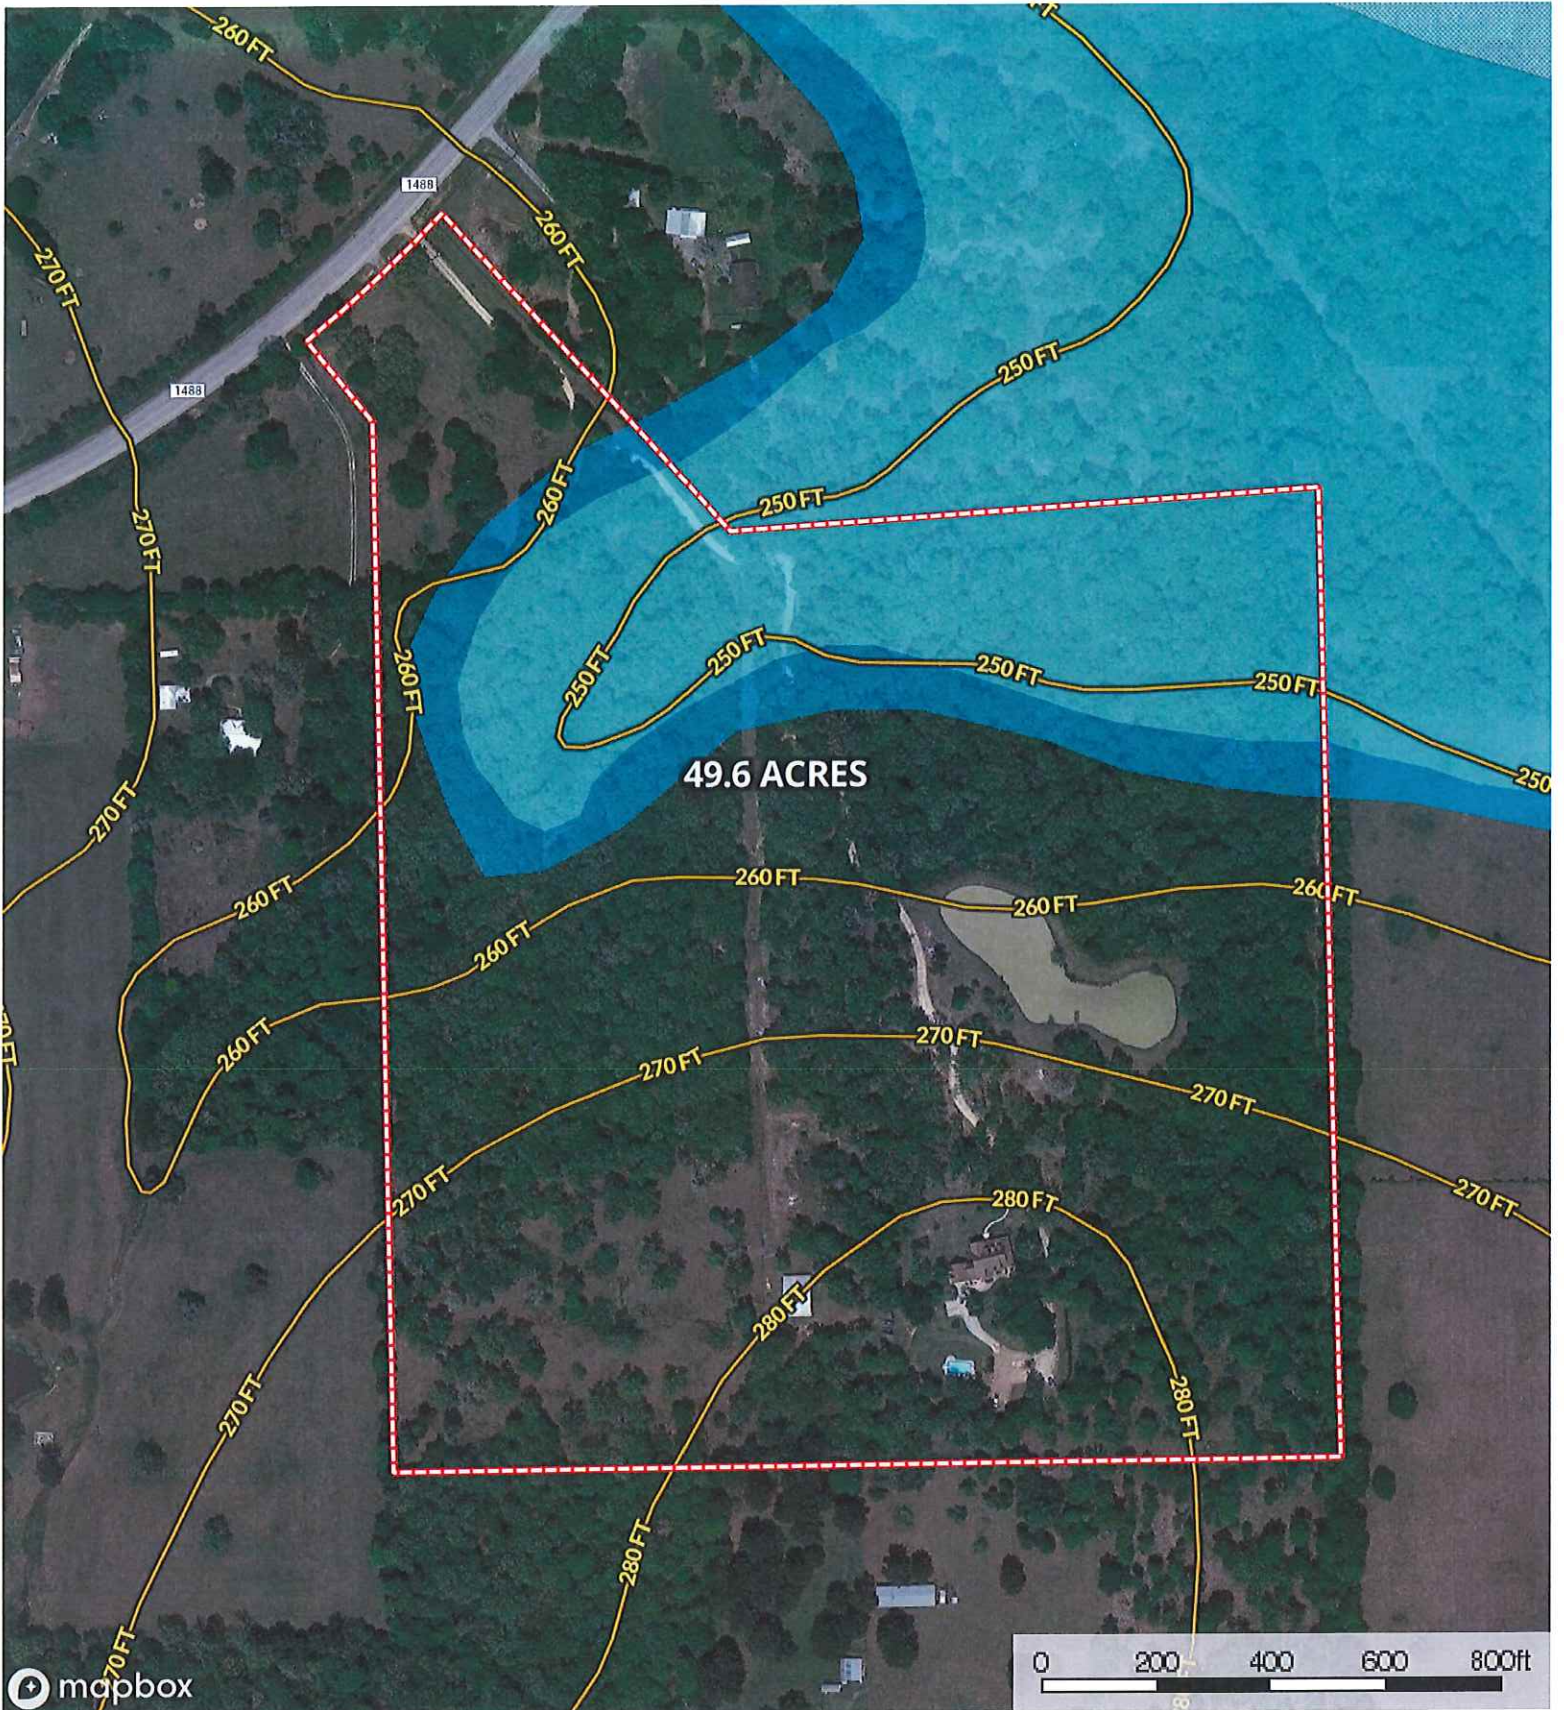

28741 FM 1488
Waller County, Texas, AC +/-

 Boundary

28741 FM 1488
Waller County, Texas, AC +/-

 Boundary

 The information contained herein was obtained from sources deemed to be reliable. MapRight Services makes no warranties or guarantees as to the completeness or accuracy thereof.

28741 FM 1488
Waller County, Texas, AC +/-

- Boundary
- 100 Year Floodplain
- 500 Year Floodplain
- Floodway
- Special
- Unmapped/ Not Included

28741 FM 1488
 Waller County, Texas, AC +/-

- Boundary
- 100 Year Floodplain
- 500 Year Floodplain
- Floodway
- Special
- Unmapped/ Not Included