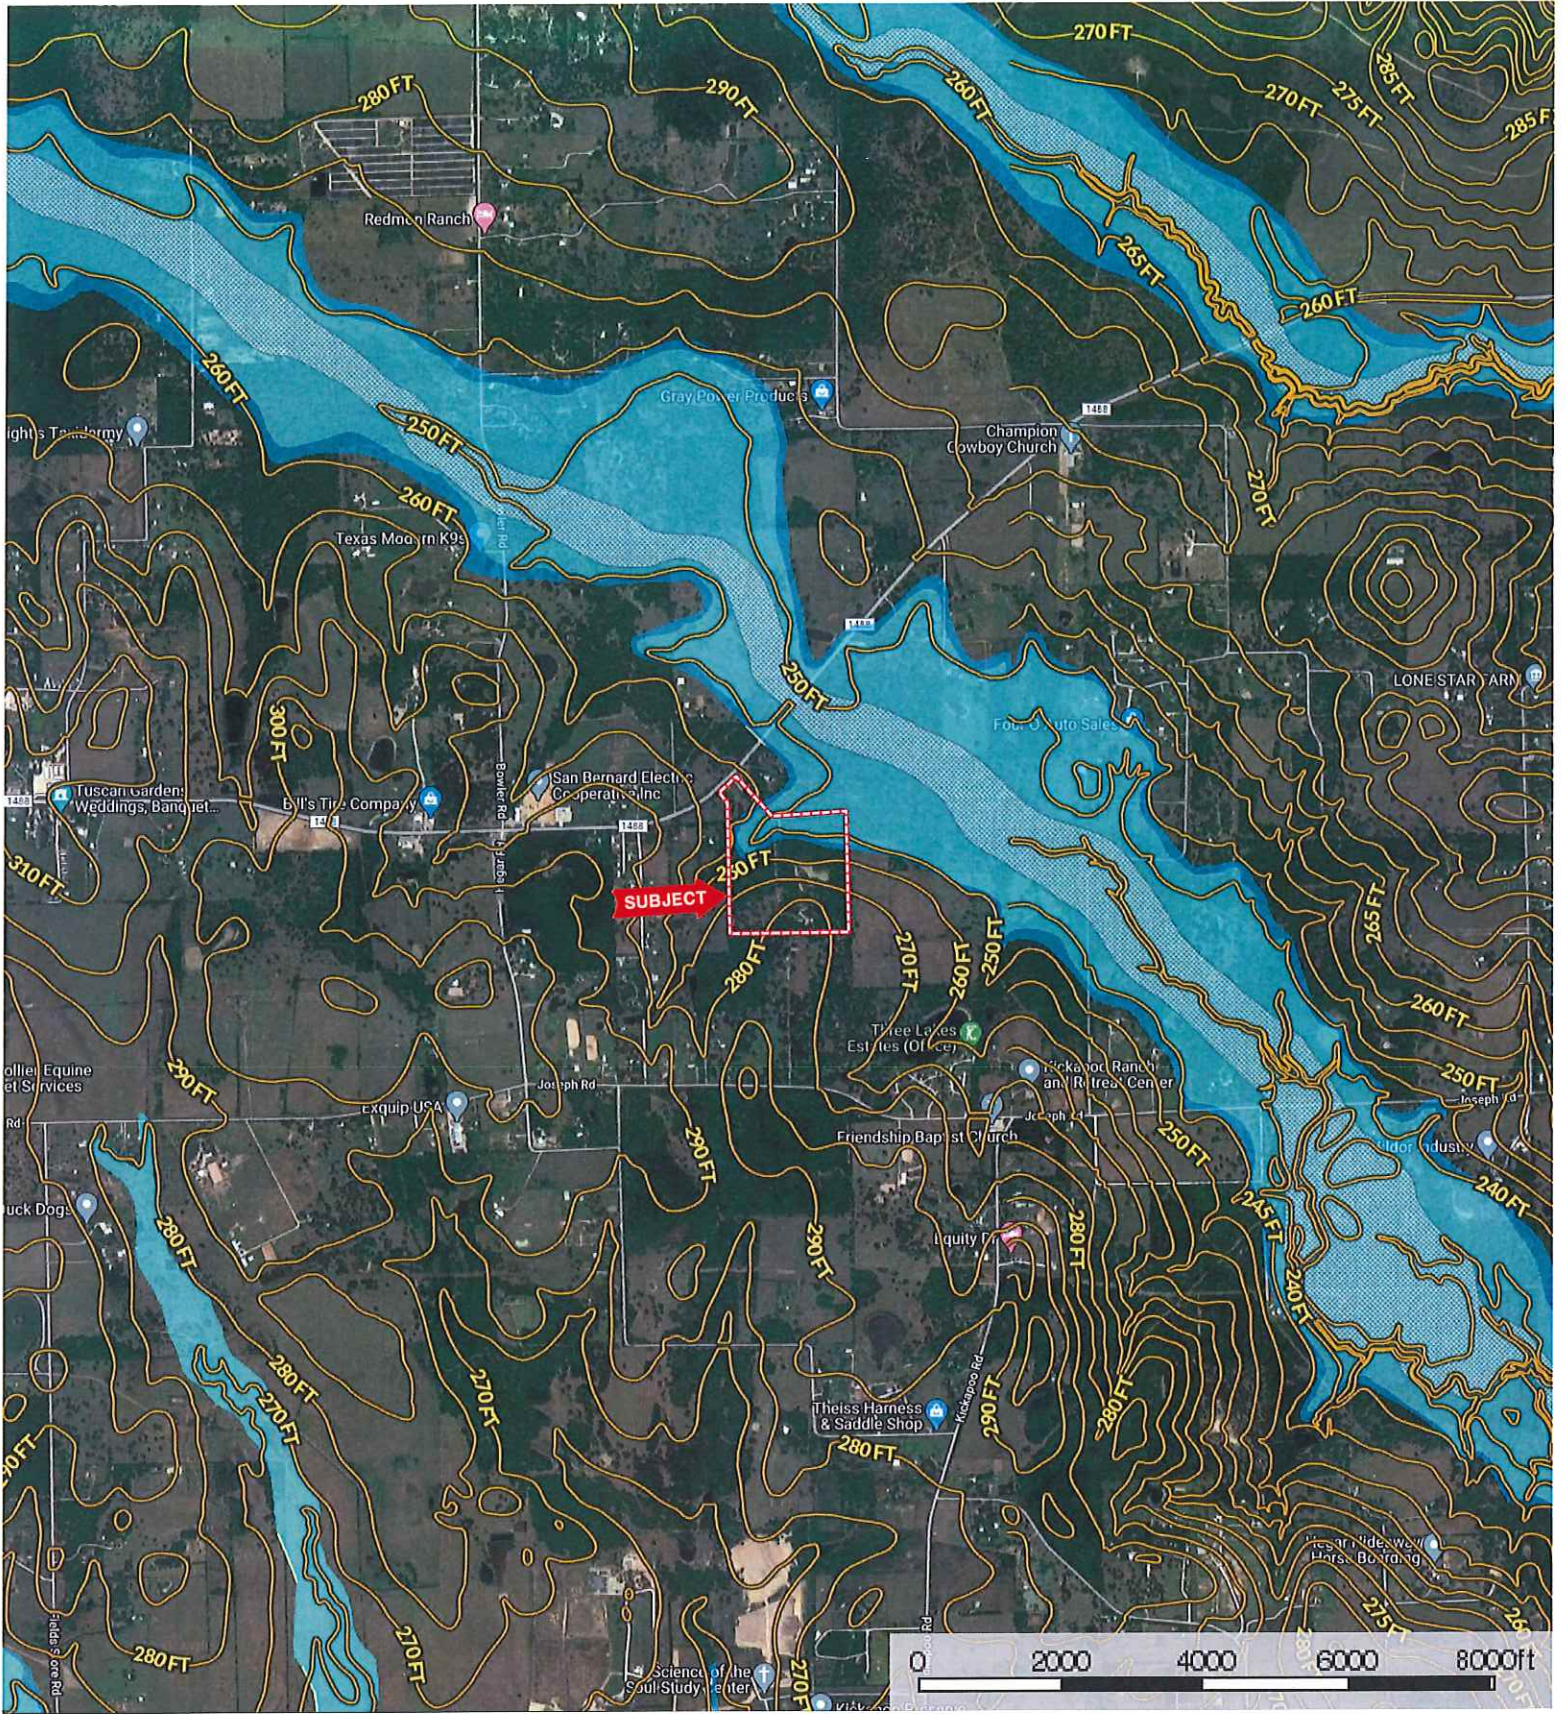

28741 FM 1488
Waller County, Texas, AC +/-

 Boundary

28741 FM 1488
Waller County, Texas, AC +/-

 Boundary

 The information contained herein was obtained from sources deemed to be reliable. MapRight Services makes no warranties or guarantees as to the completeness or accuracy thereof.

28741 FM 1488
Waller County, Texas, AC +/-

- Boundary
- 100 Year Floodplain
- 500 Year Floodplain
- Floodway
- Special
- Unmapped/ Not Included

28741 FM 1488
 Waller County, Texas, AC +/-

- Boundary
- 100 Year Floodplain
- 500 Year Floodplain
- Floodway
- Special
- Unmapped/ Not Included