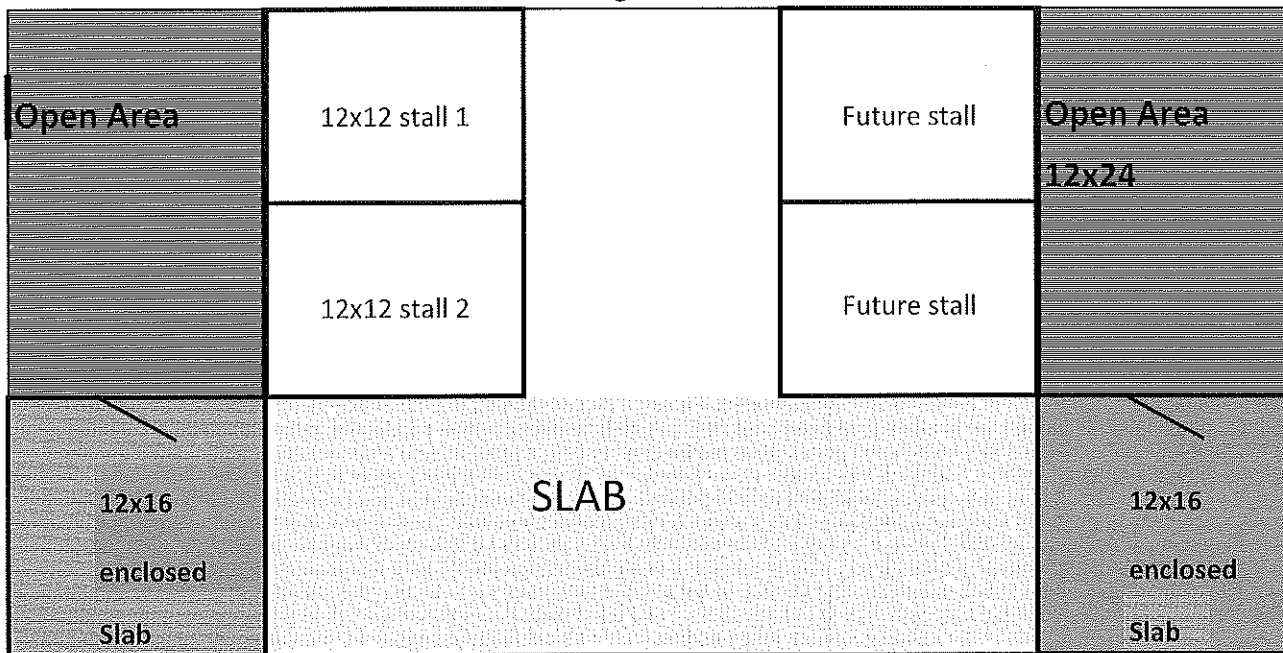

60

Sliding Barn Door

12x24

40

SLAB

Sliding Barn Door

wall to wall

36 ft