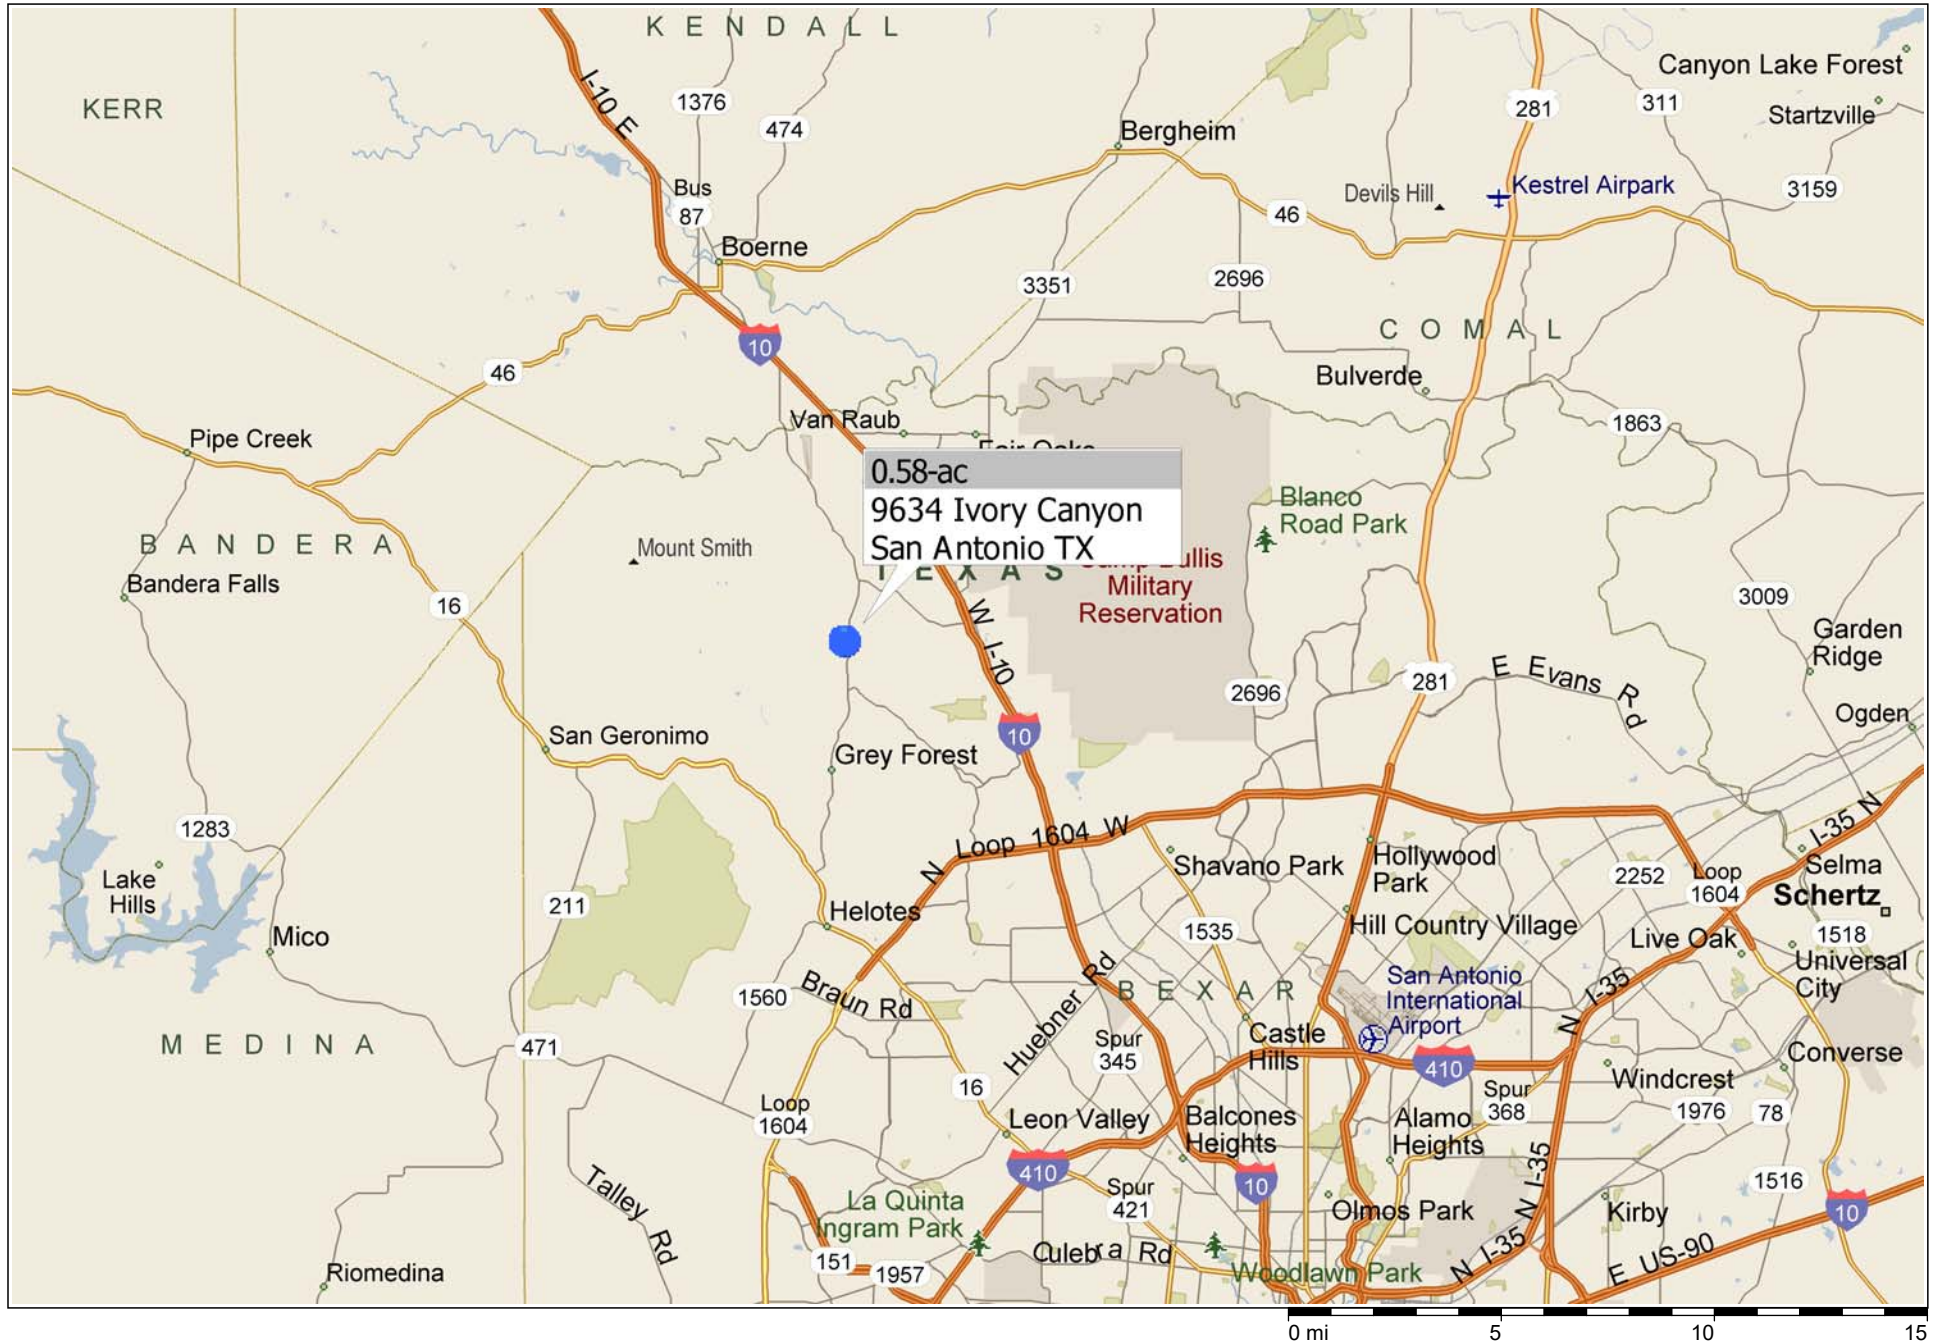

\*\*\* 0.58-ac \*\*\* 9634 Ivory Canyon ~ The Canyons at Scenic Loop

Ivory Canyon

Carina Canyon

Ivory Canyon

Ivory Canyon

1430 FT

1420 FT

1420 FT