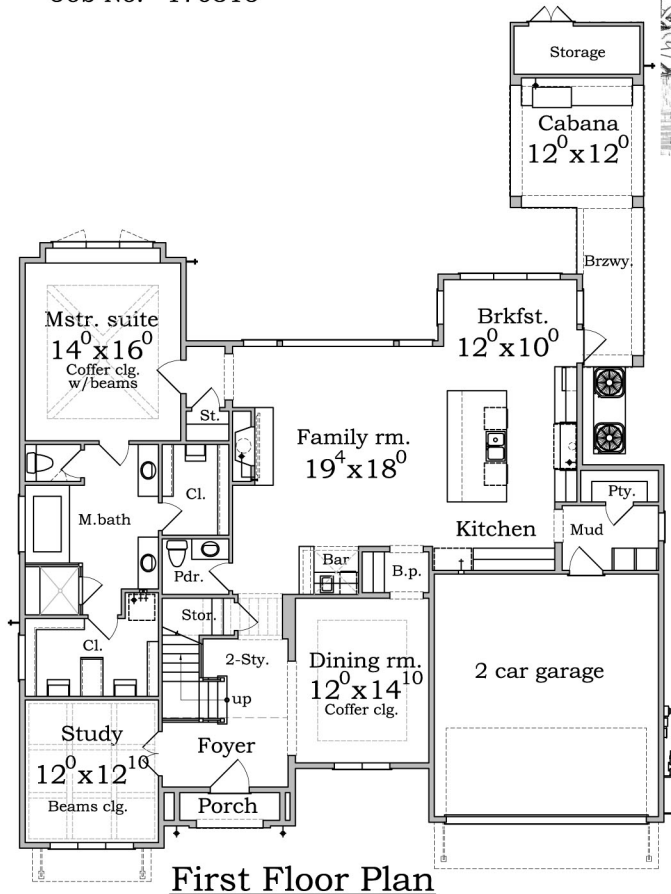

Approx. Living Area	
First Floor	2,099 sq. ft.
Second Floor	2,395 sq. ft.
<b>Total</b>	<b>4,494 sq. ft.</b>

Perimeter 58'-0" X 74'-4"  
Job No. 170316

11326 Surrey Oaks Lane

This drawing is only a representation. Room sizes and square footages are approximate. Builder reserves the right to alter plans, specifications and materials.