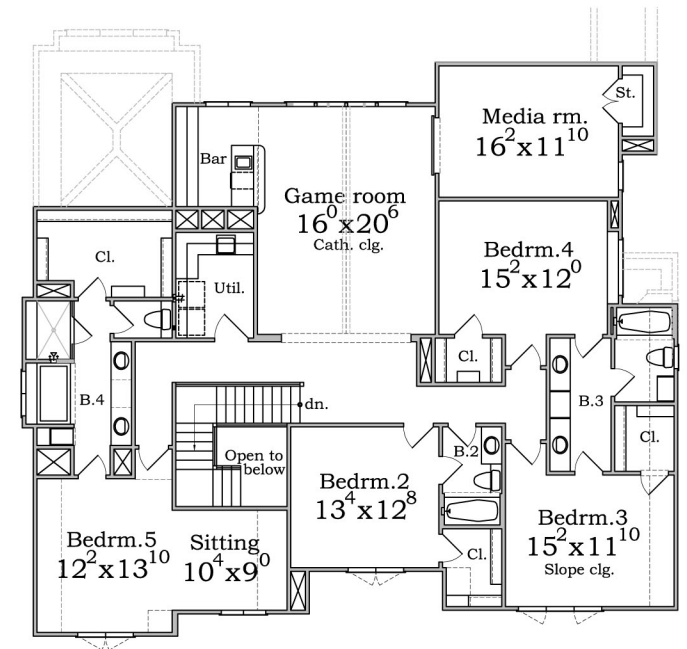

Approx. Living Area	
First Floor	2,099 sq. ft.
Second Floor	2,395 sq. ft.
<b>Total</b>	<b>4,494 sq. ft.</b>

Perimeter 58'-0" X 74'-4"  
Job No. 170316

11326 Surrey Oaks Lane

This drawing is only a representation. Room sizes and square footages are approximate. Builder reserves the right to alter plans, specifications and materials.