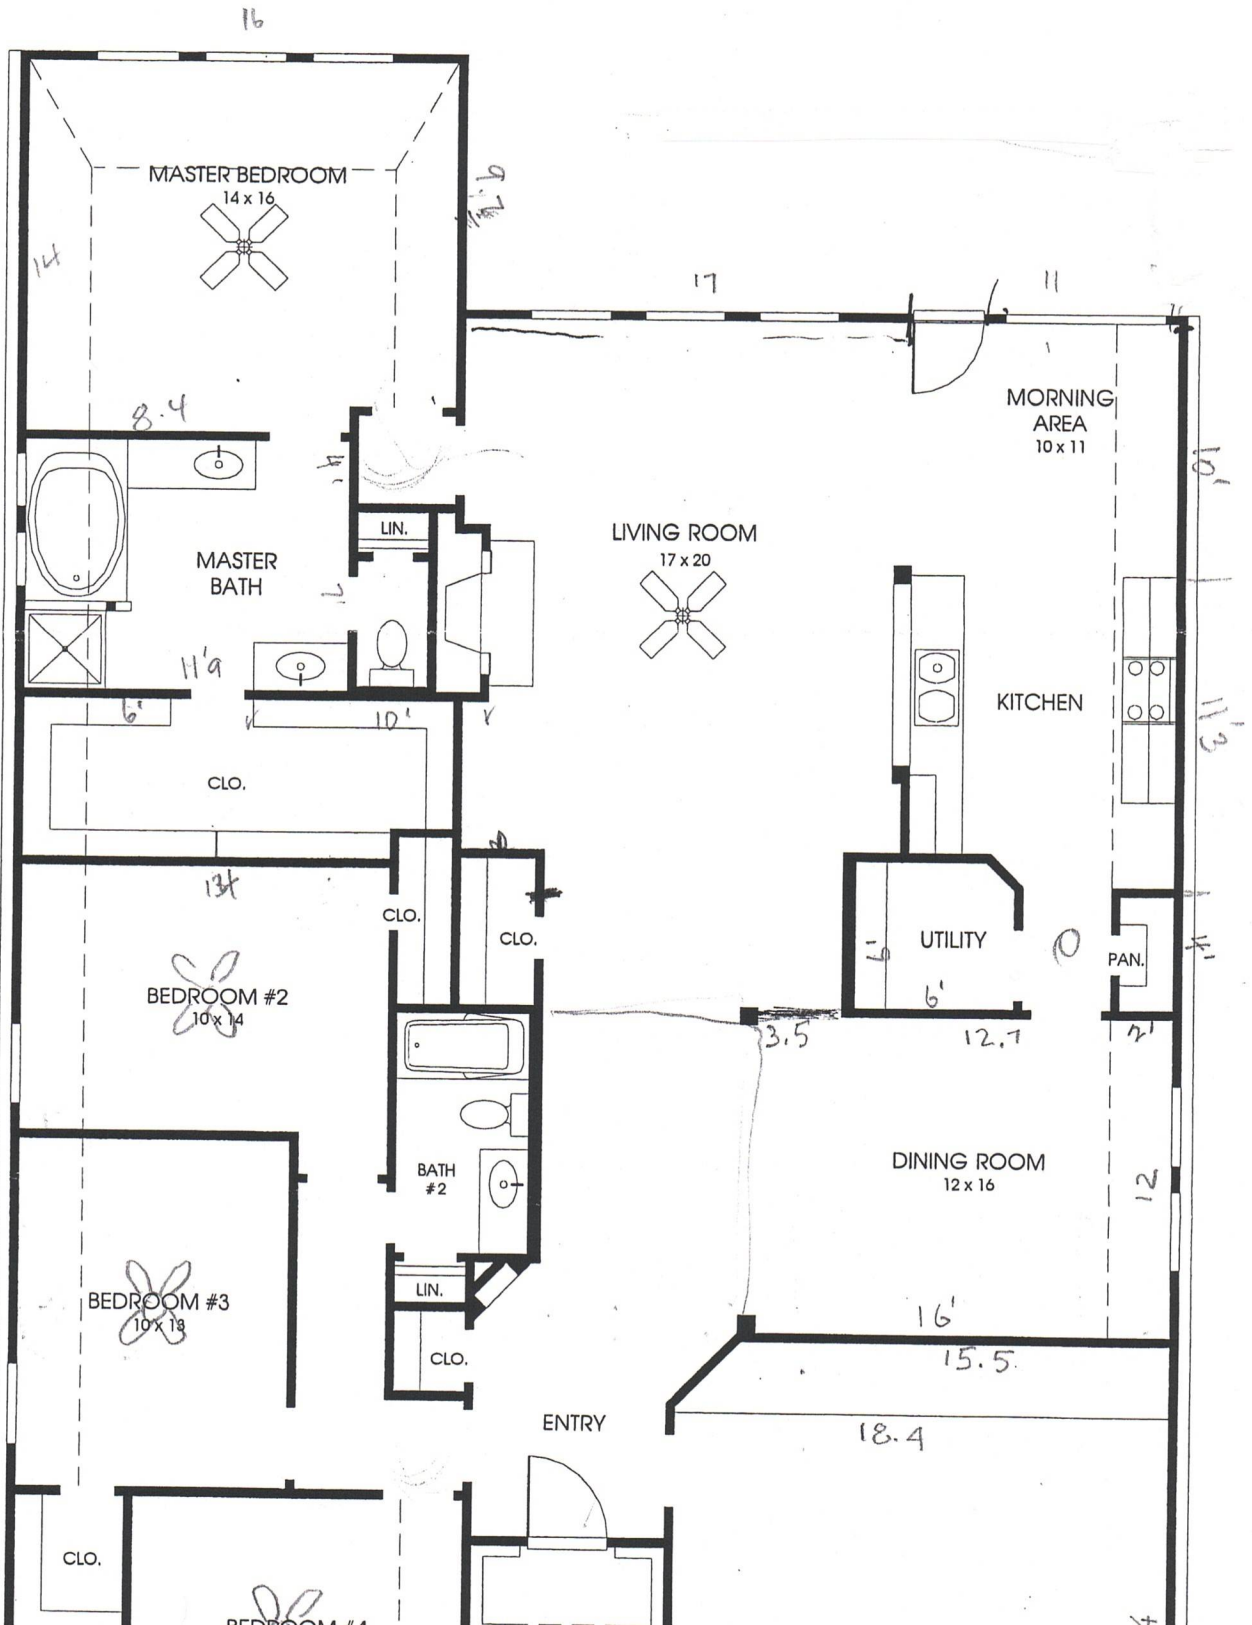

DESIGNS

Plan 2298

This home contains approximately 2,298 square feet and includes four bedrooms and two baths.

PLAN 2298 E-1

PLAN 2298 E-2