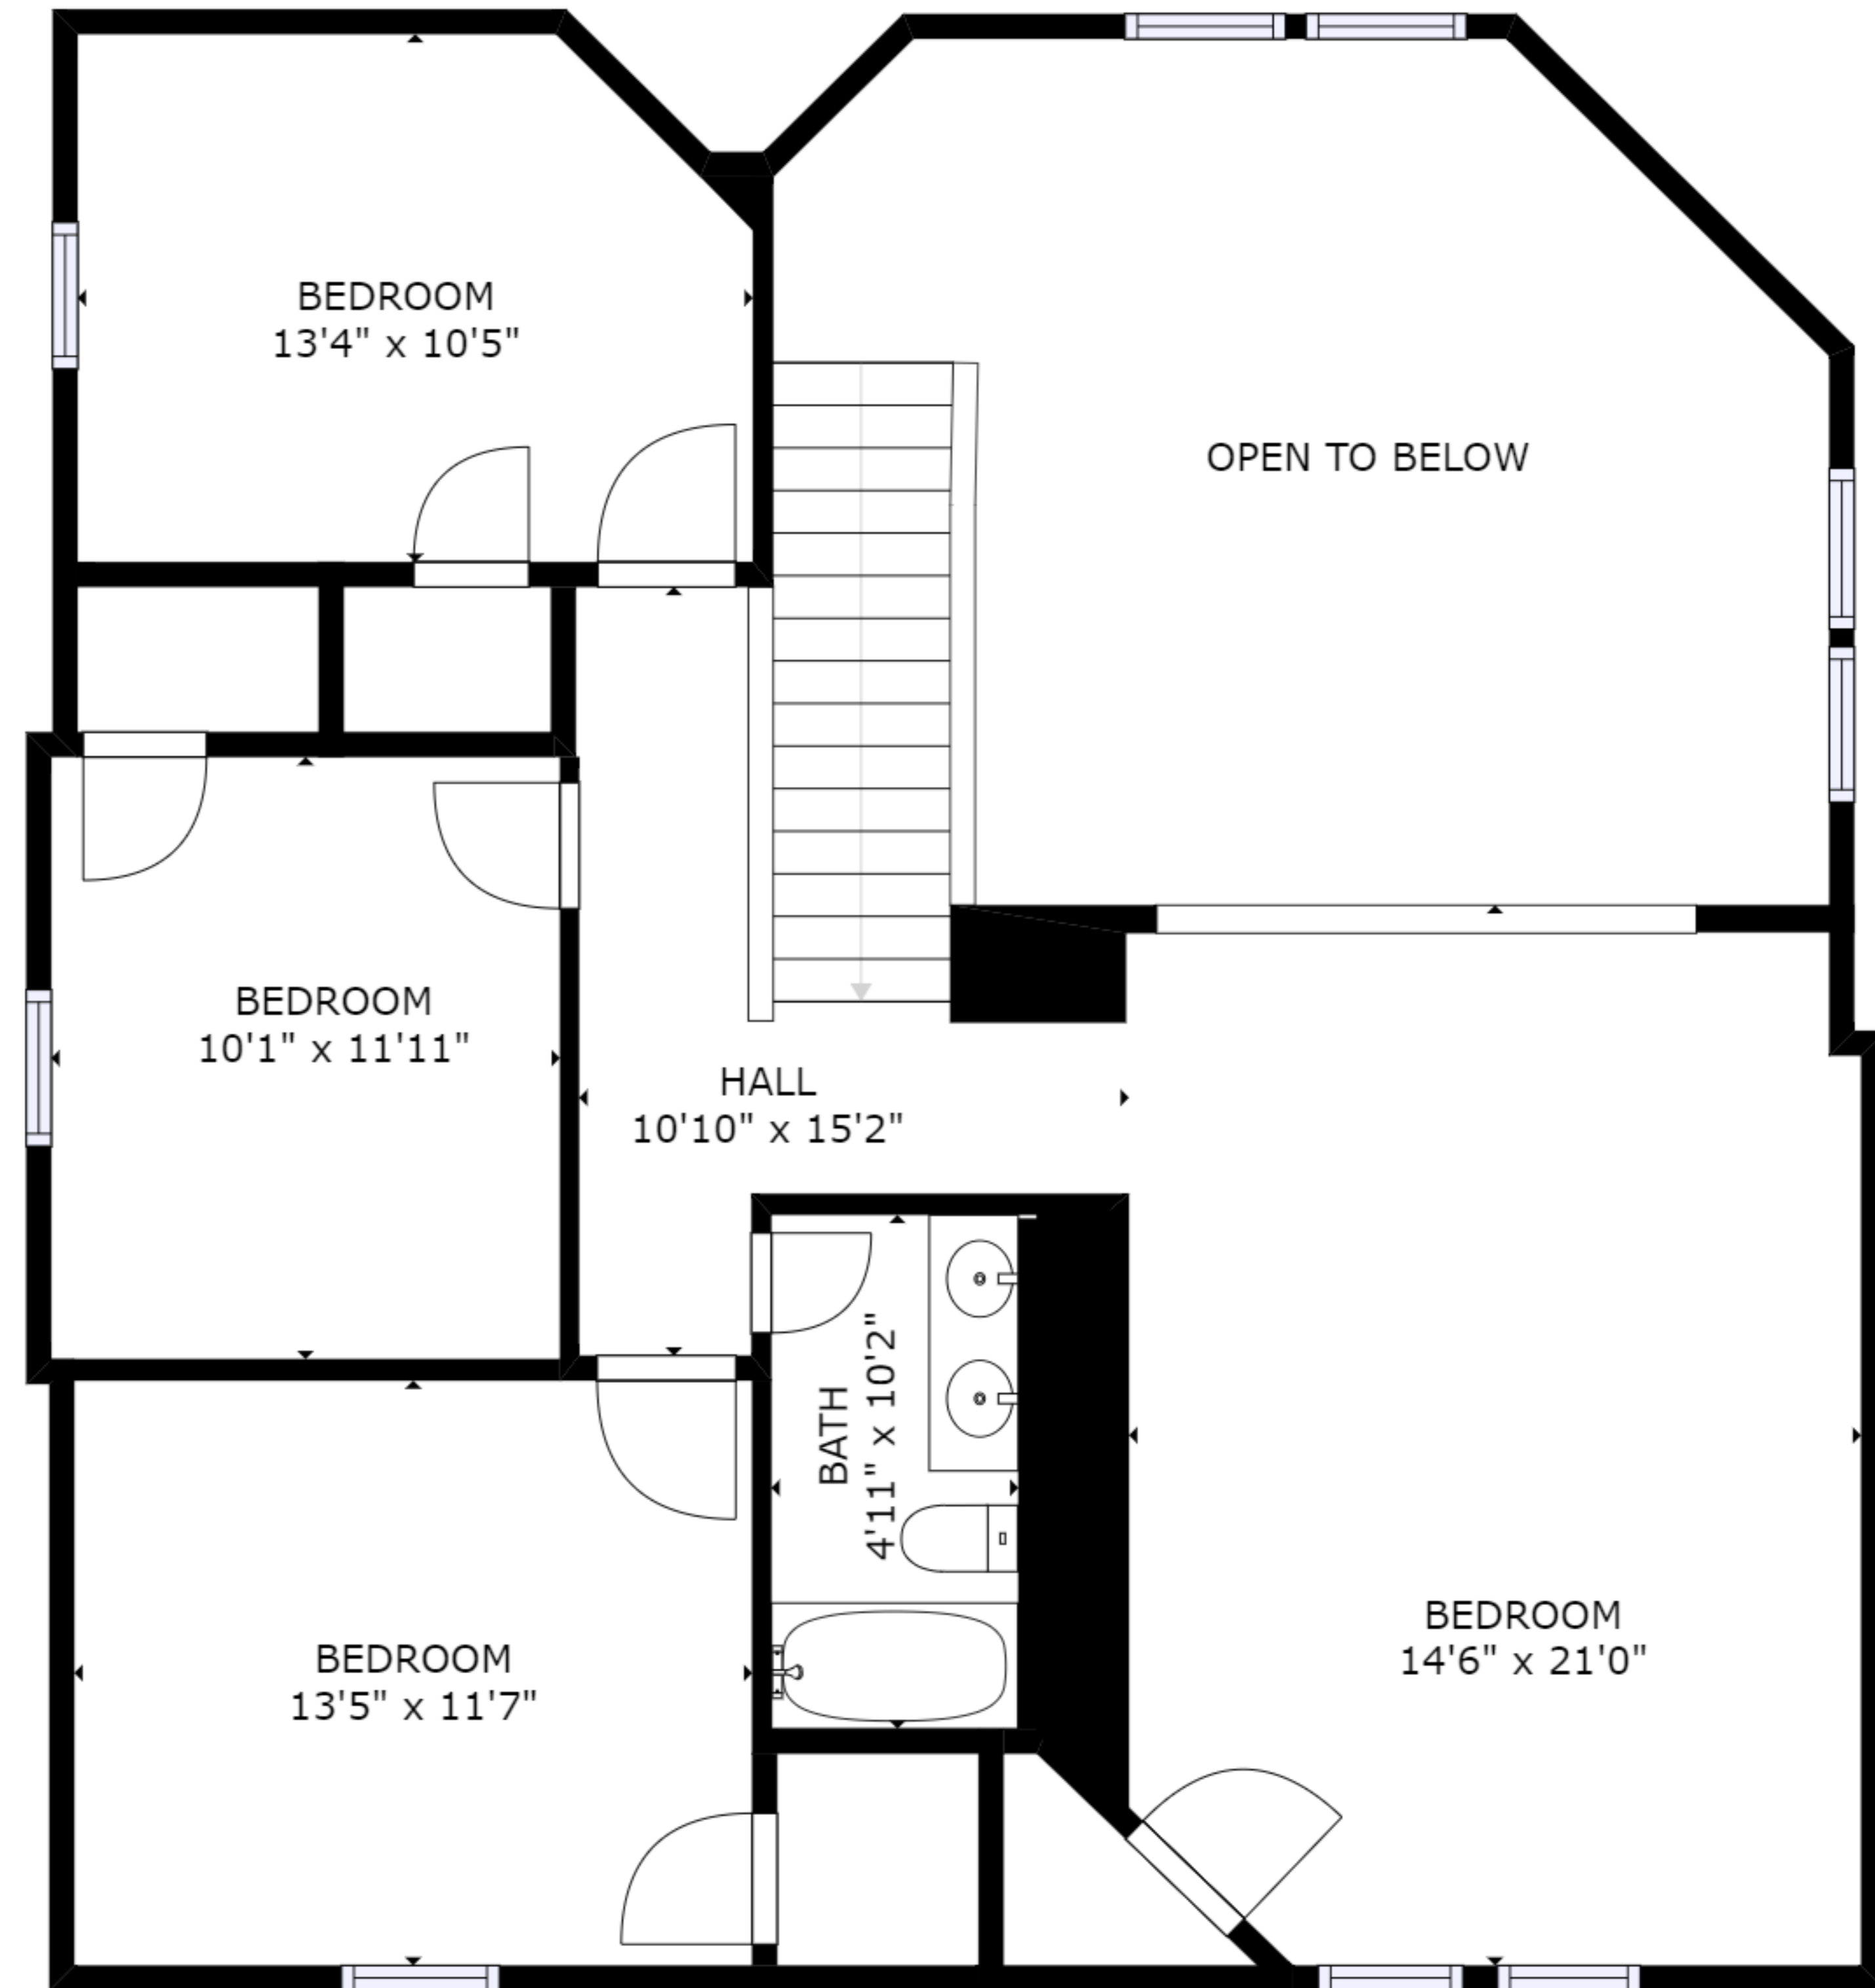

FLOOR 1

FLOOR 2

GROSS INTERNAL AREA
 FLOOR 1: 1482 sq ft, FLOOR 2: 1010 sq ft
 TOTAL: 2492 sq ft
 SIZES AND DIMENSIONS ARE APPROXIMATE, ACTUAL MAY VARY.