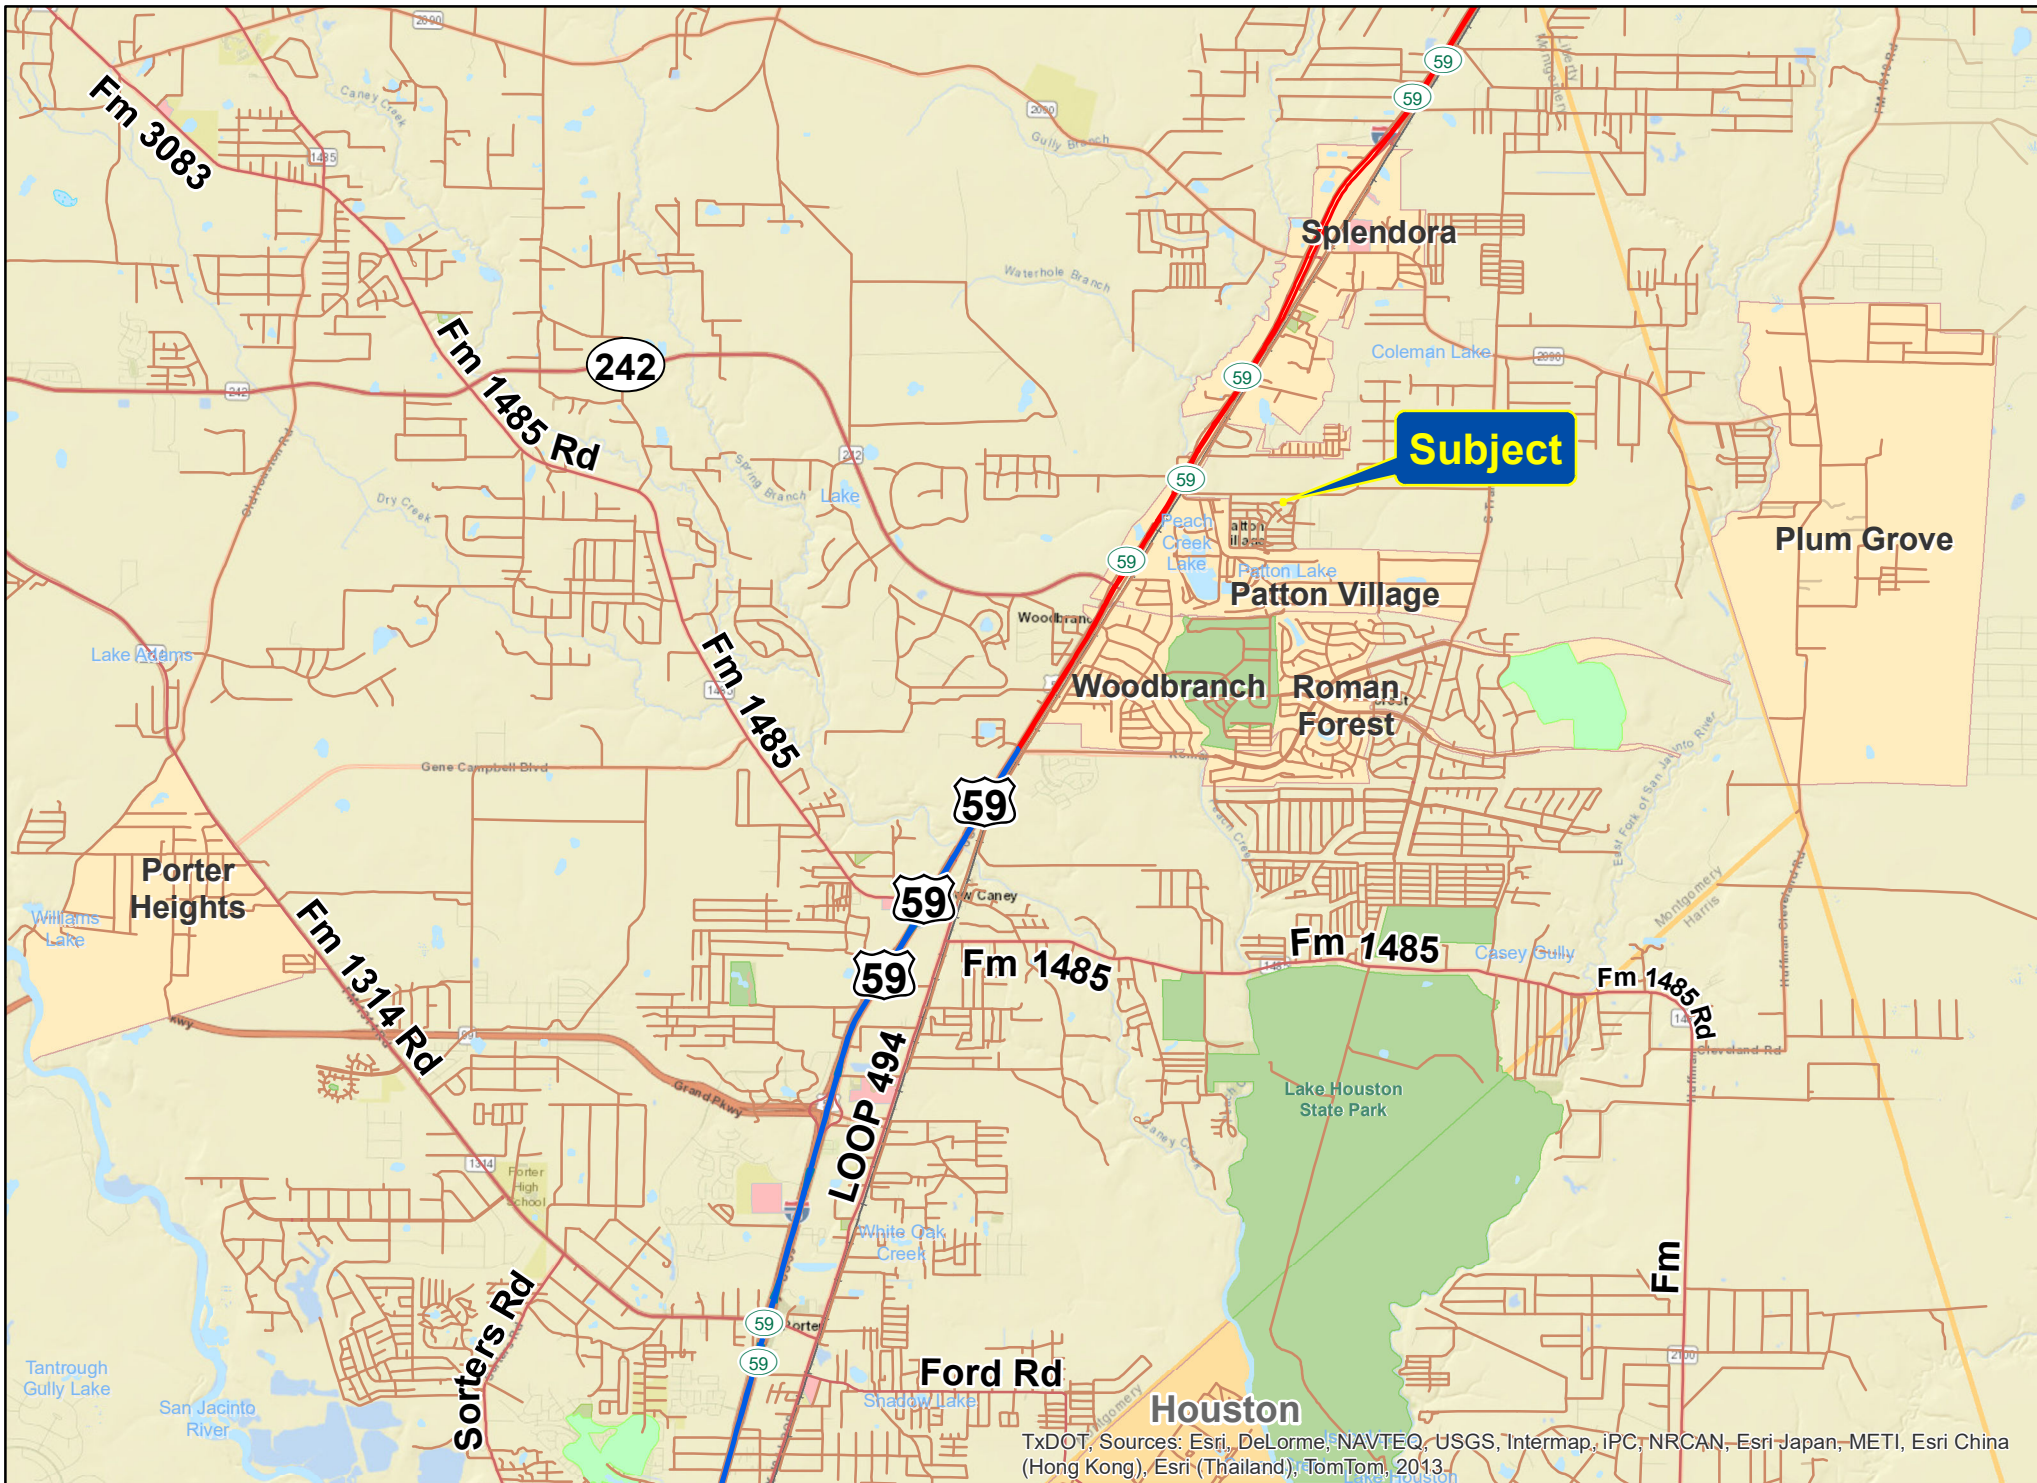

**Subject**

TxDOT, Sources: Esri, DeLorme, NAVTEQ, USGS, Intermap, iPC, NRCAN, Esri Japan, METI, Esri China (Hong Kong), Esri (Thailand), TomTom, 2013

25691 Chestnut Lane, Splendora, Montgomery Co., TX

For illustration purposes only.

TxDOT, Sources: Esri, DeLorme, NAVTEQ, USGS, Intermap, iPC, NRCAN, Esri Japan, METI, Esri China (Hong Kong), Esri (Thailand), TomTom, 2013.

25691 Chestnut Lane, Splendoria, Montgomery Co., TX

For illustration purposes only.