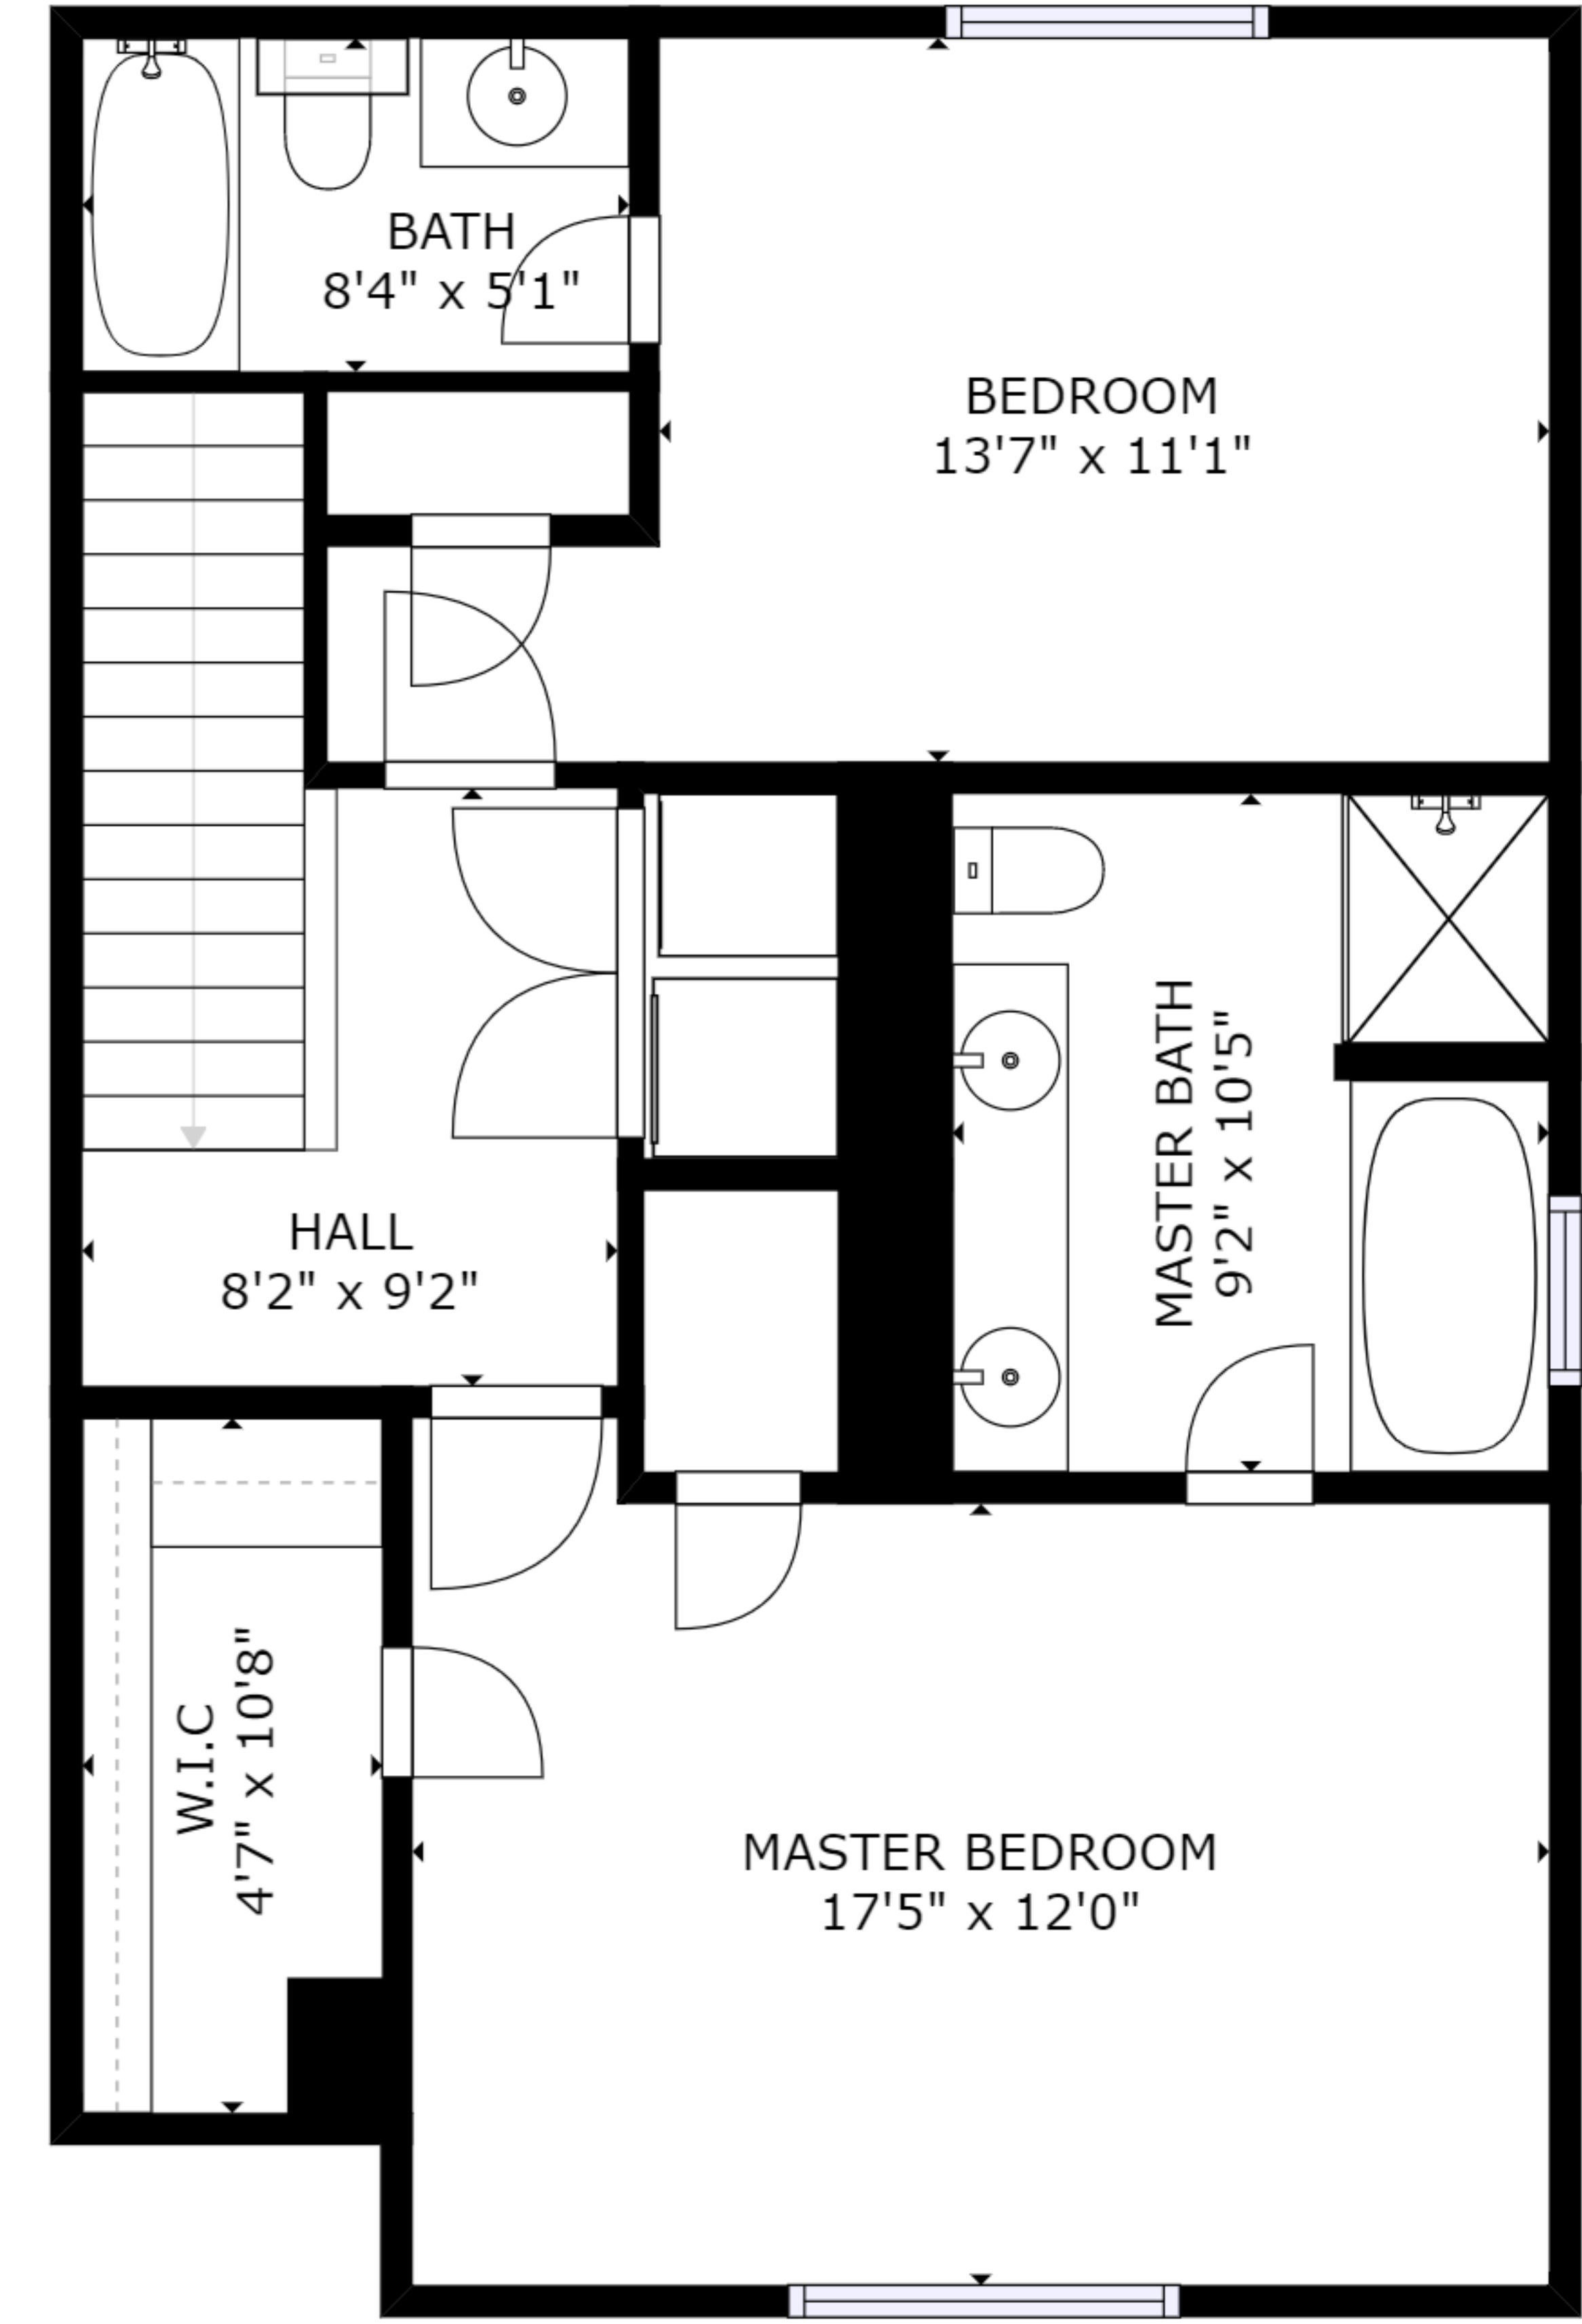

FLOOR 1

FLOOR 2

FLOOR 3

GROSS INTERNAL AREA  
 FLOOR 1: 321 sq ft, FLOOR 2: 745 sq ft  
 FLOOR 3: 760 sq ft, EXCLUDED AREAS:  
 PATIO: 169 sq ft  
 TOTAL: 1826 sq ft

SIZES AND DIMENSIONS ARE APPROXIMATE, ACTUAL MAY VARY.