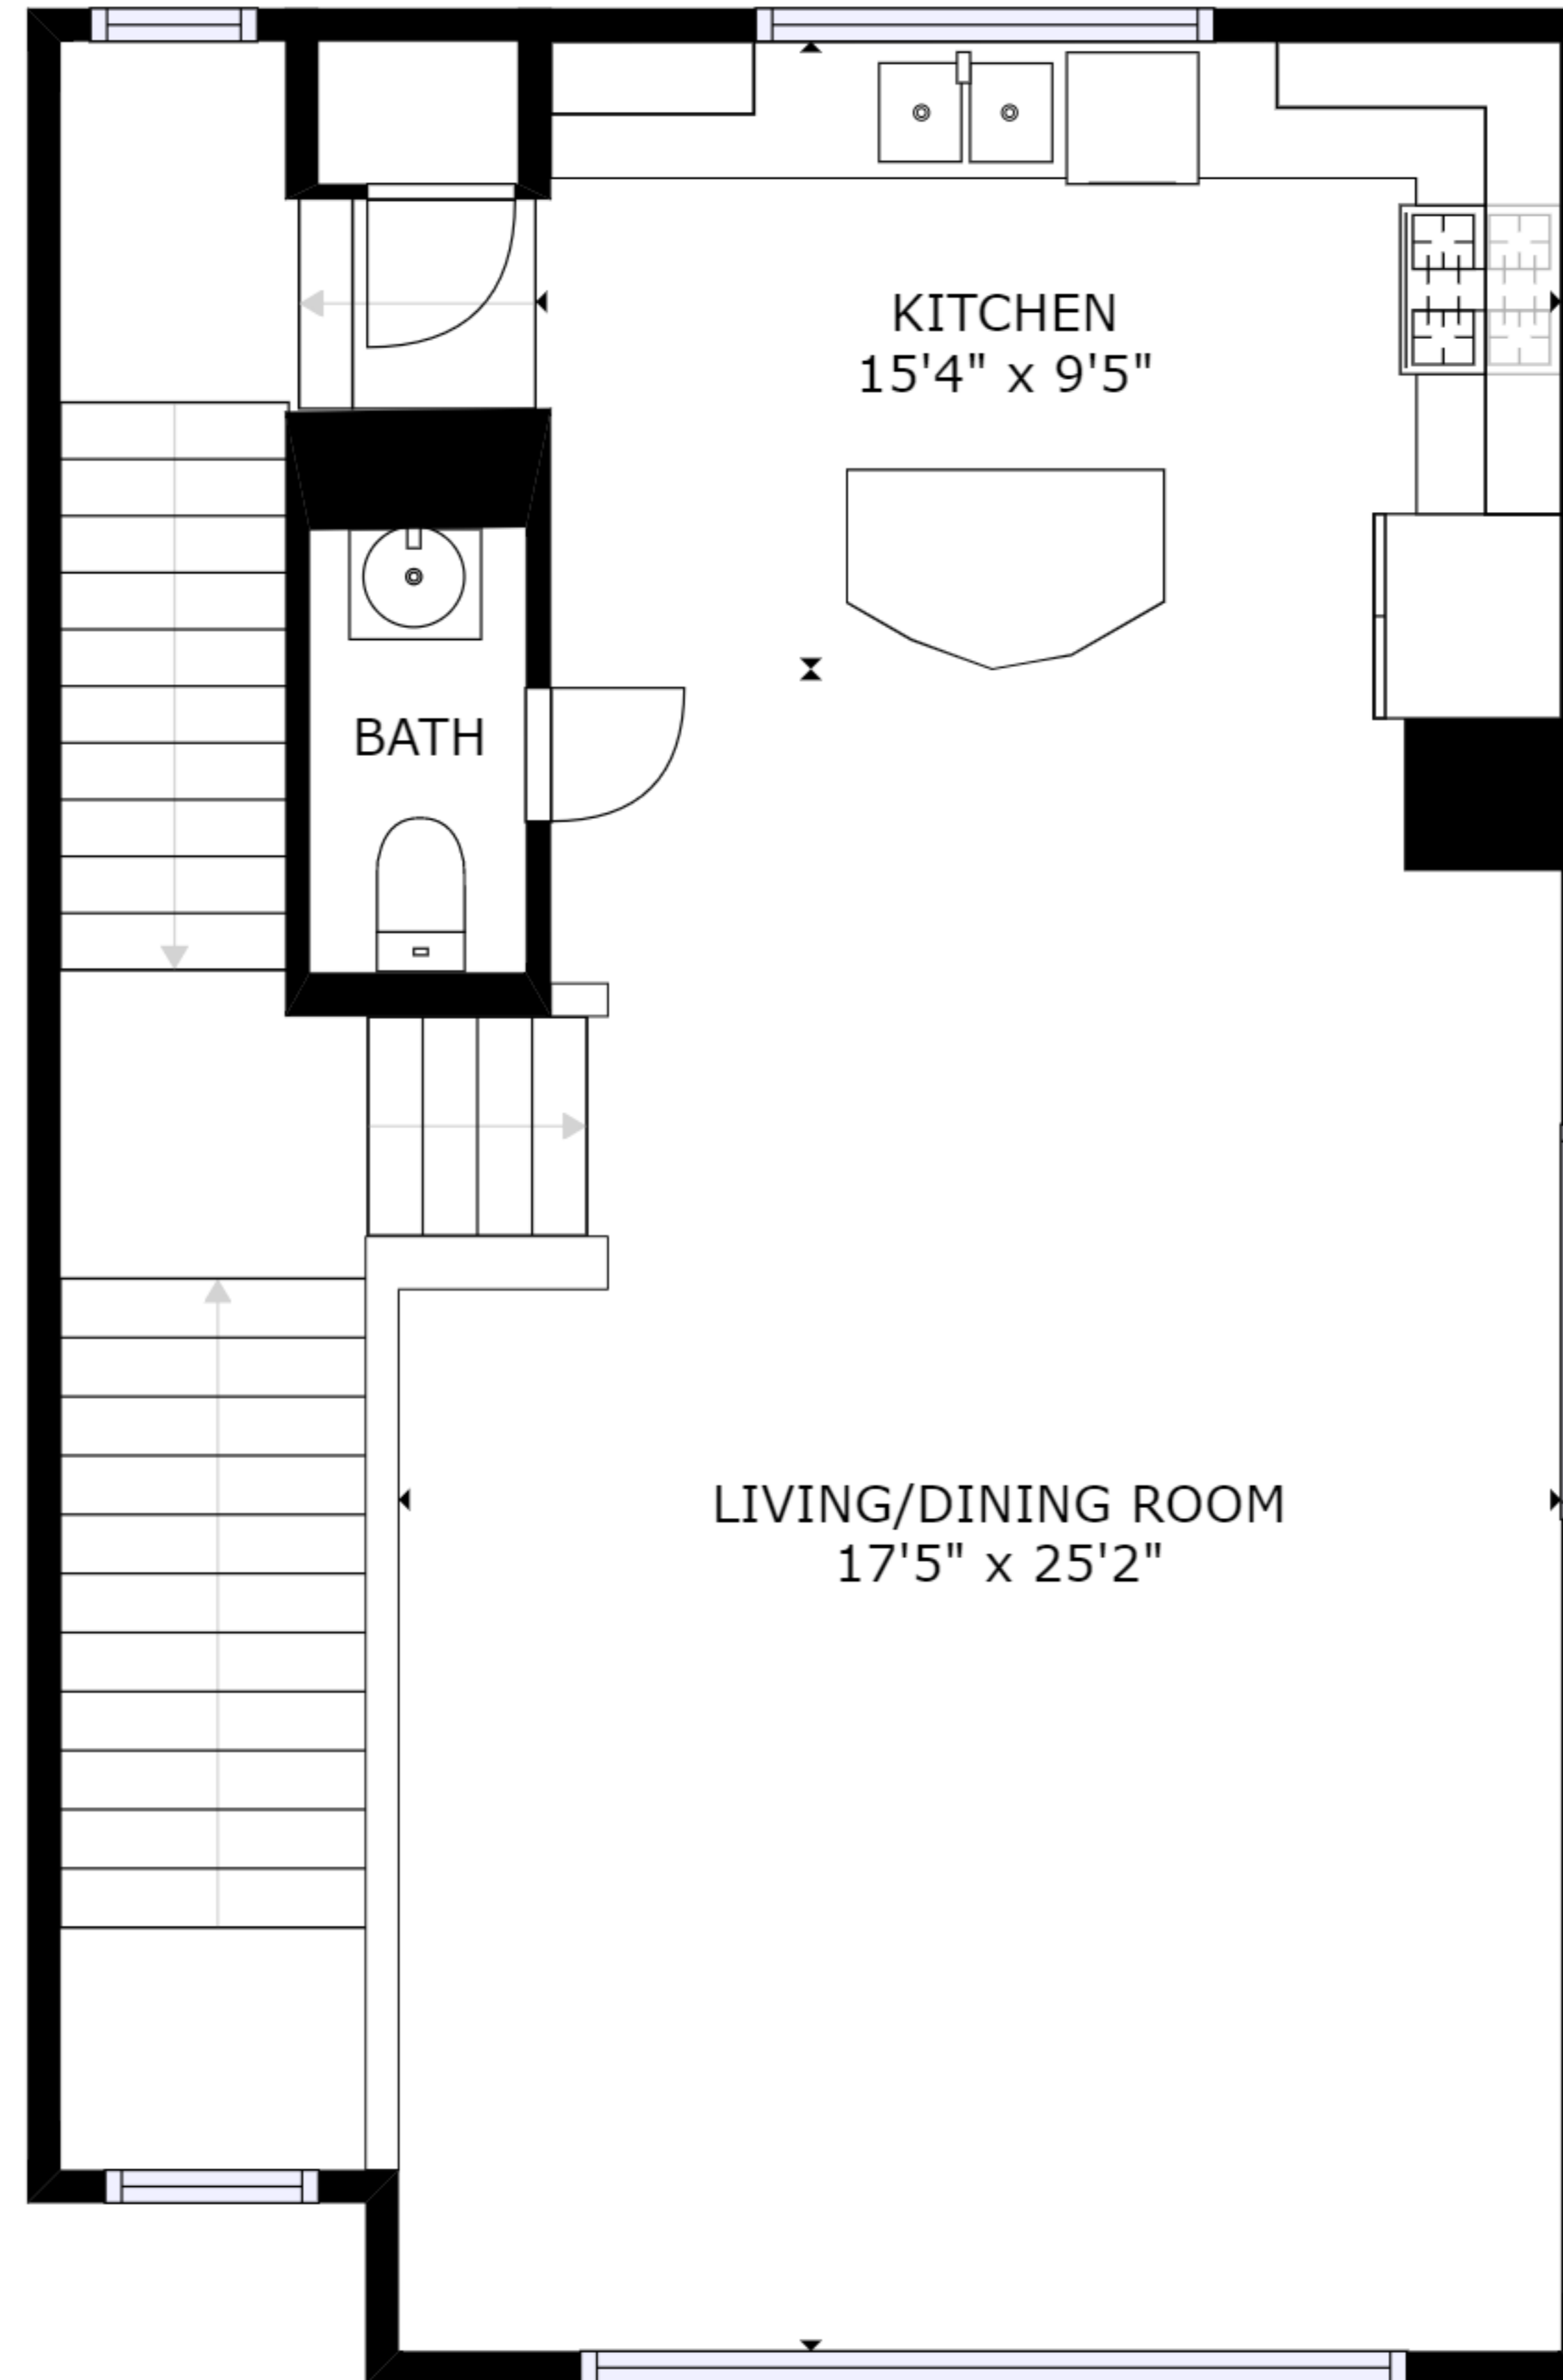

FLOOR 1

FLOOR 2

FLOOR 3

GROSS INTERNAL AREA  
 FLOOR 1: 321 sq ft, FLOOR 2: 745 sq ft  
 FLOOR 3: 760 sq ft, EXCLUDED AREAS:  
 PATIO: 169 sq ft  
 TOTAL: 1826 sq ft

SIZES AND DIMENSIONS ARE APPROXIMATE, ACTUAL MAY VARY.