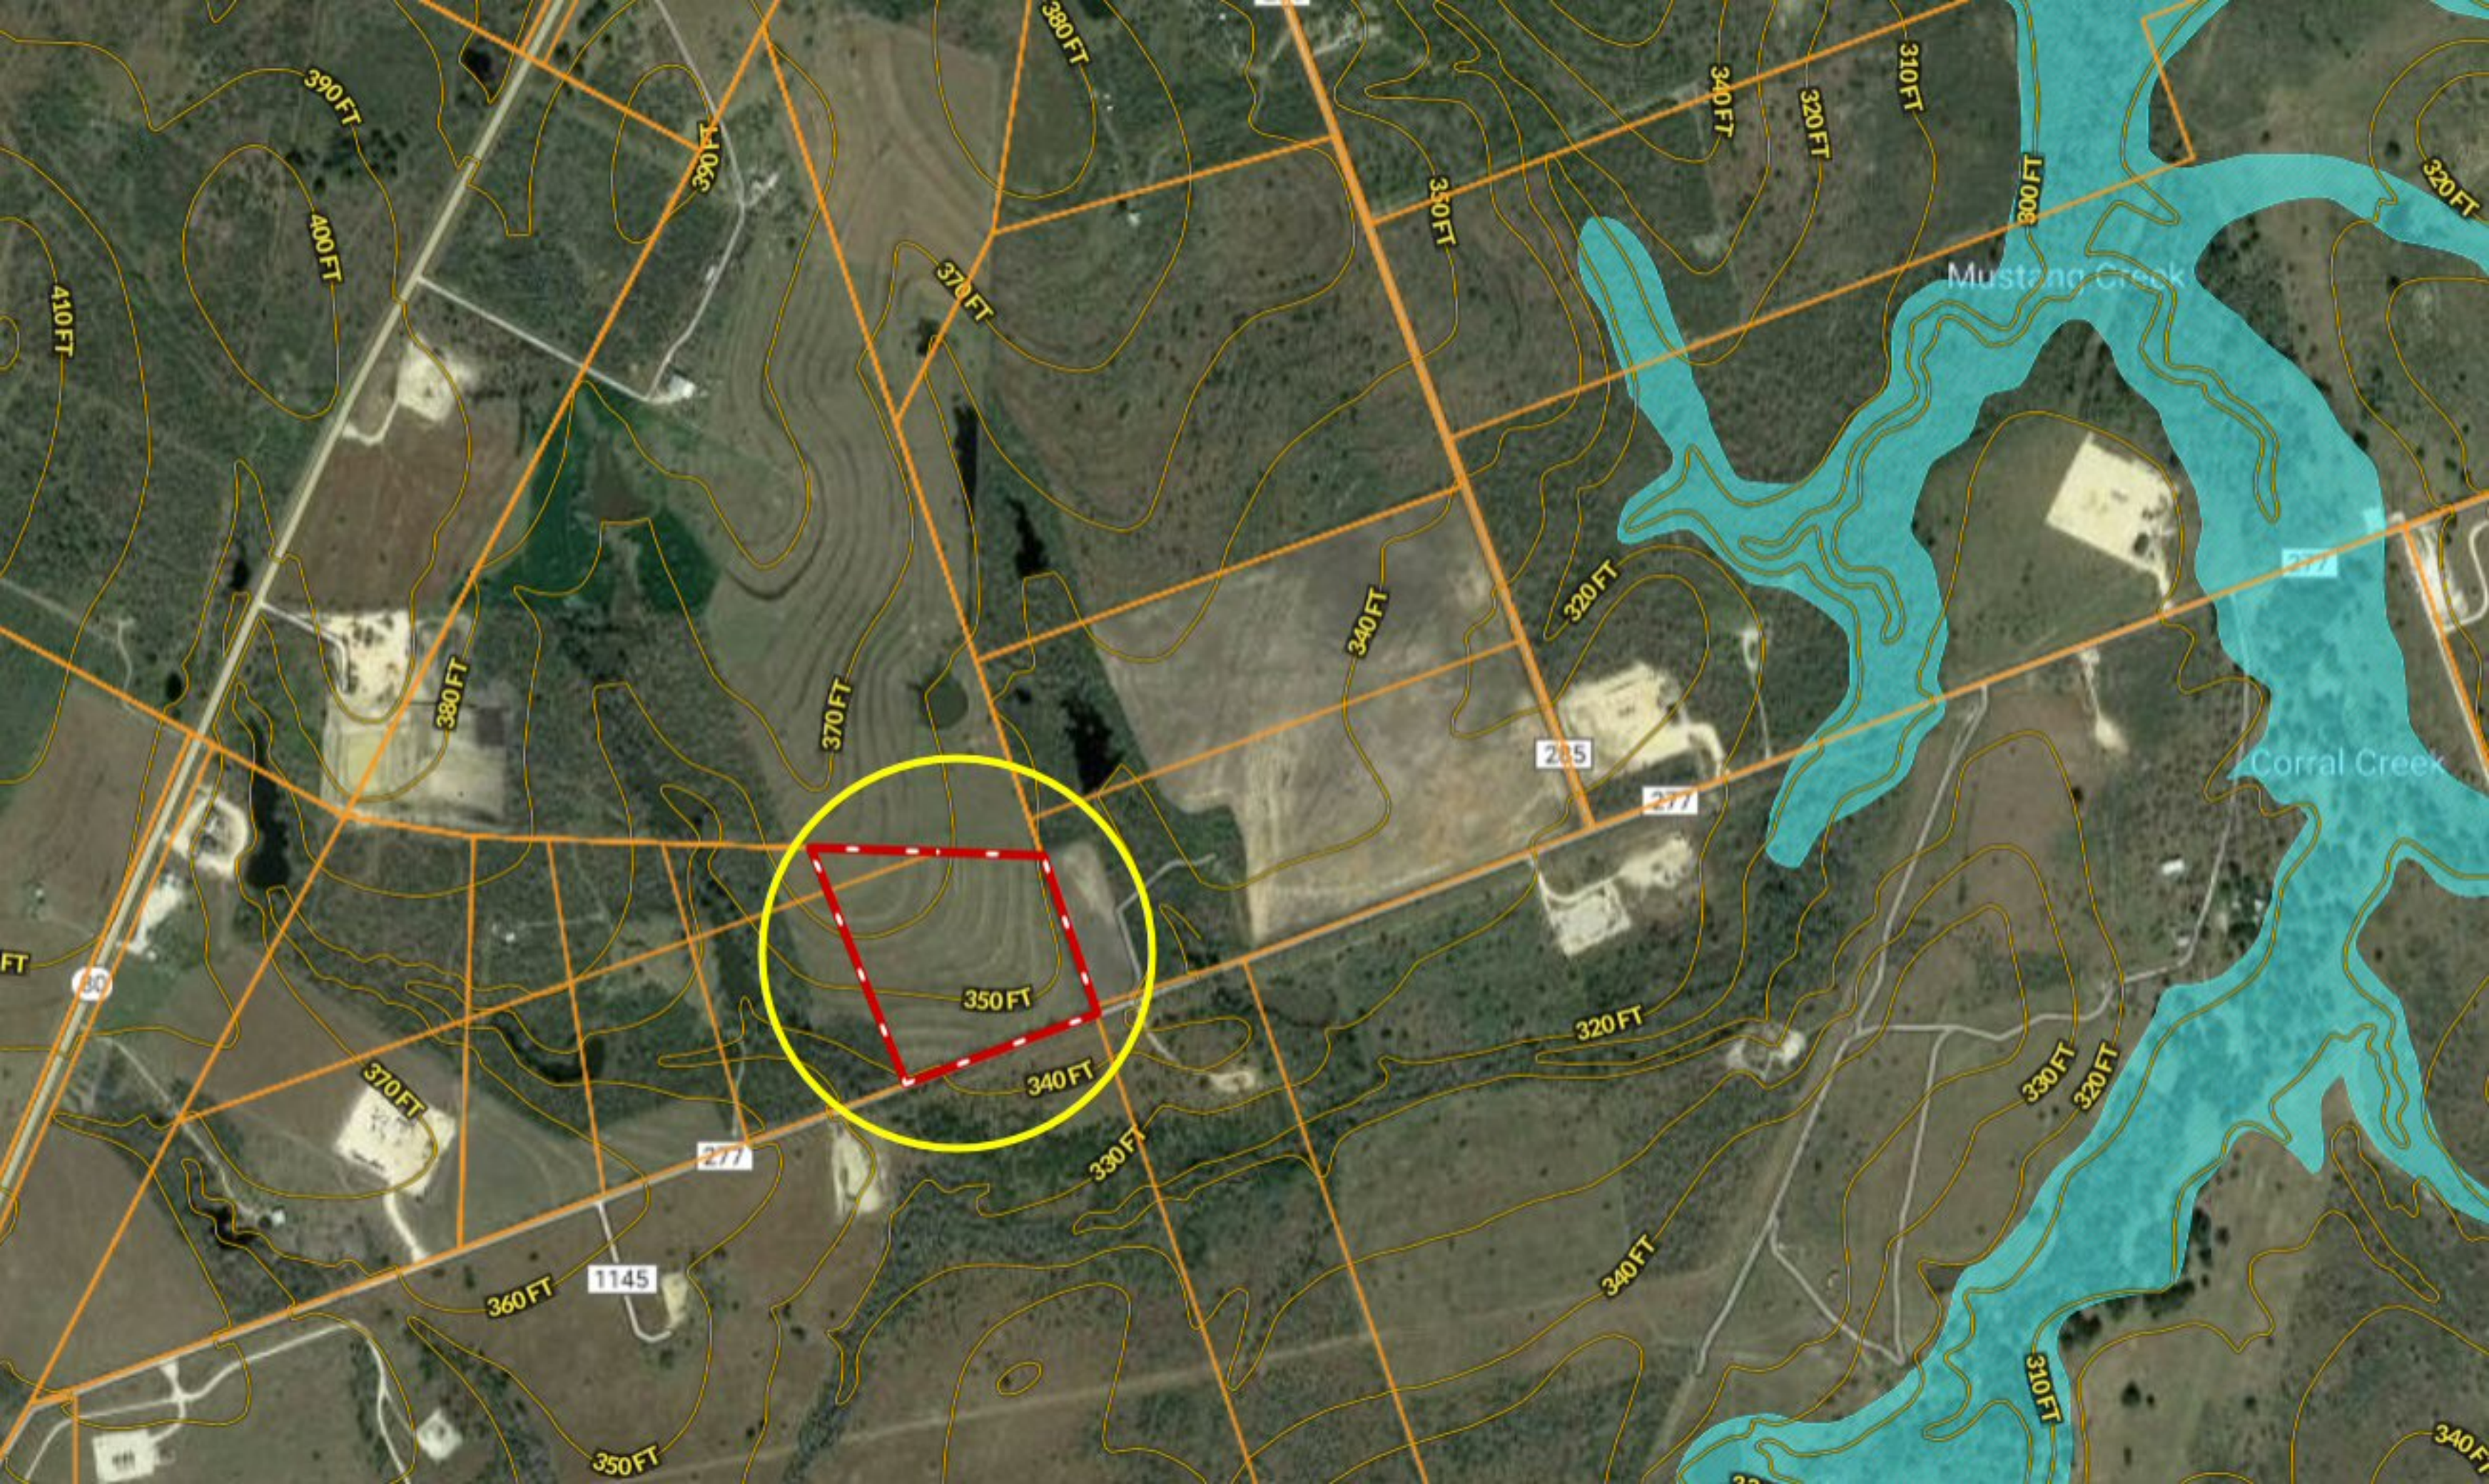

*** 25 ACRES *** County Rd 277 ~ KARNES County TX

Copyright © and (P) 1988–2010 Microsoft Corporation and/or its suppliers. All rights reserved. <http://www.microsoft.com/mappoint/>
Certain mapping and direction data © 2010 NAVTEQ. All rights reserved. The Data for areas of Canada includes information taken with permission from Canadian authorities, including: © Her Majesty the Queen in Right of Canada, © Queen's Printer for Ontario. NAVTEQ and NAVTEQ ON BOARD are trademarks of NAVTEQ. © 2010 Tele Atlas North America, Inc. All rights reserved. Tele Atlas and Tele Atlas North America are trademarks of Tele Atlas, Inc. © 2010 by Applied Geographic Systems. All rights reserved.

37

360 FT

350 FT

340 FT

350 FT

340 FT

330 FT

350 FT

330 FT

277

1145

277

277

1145