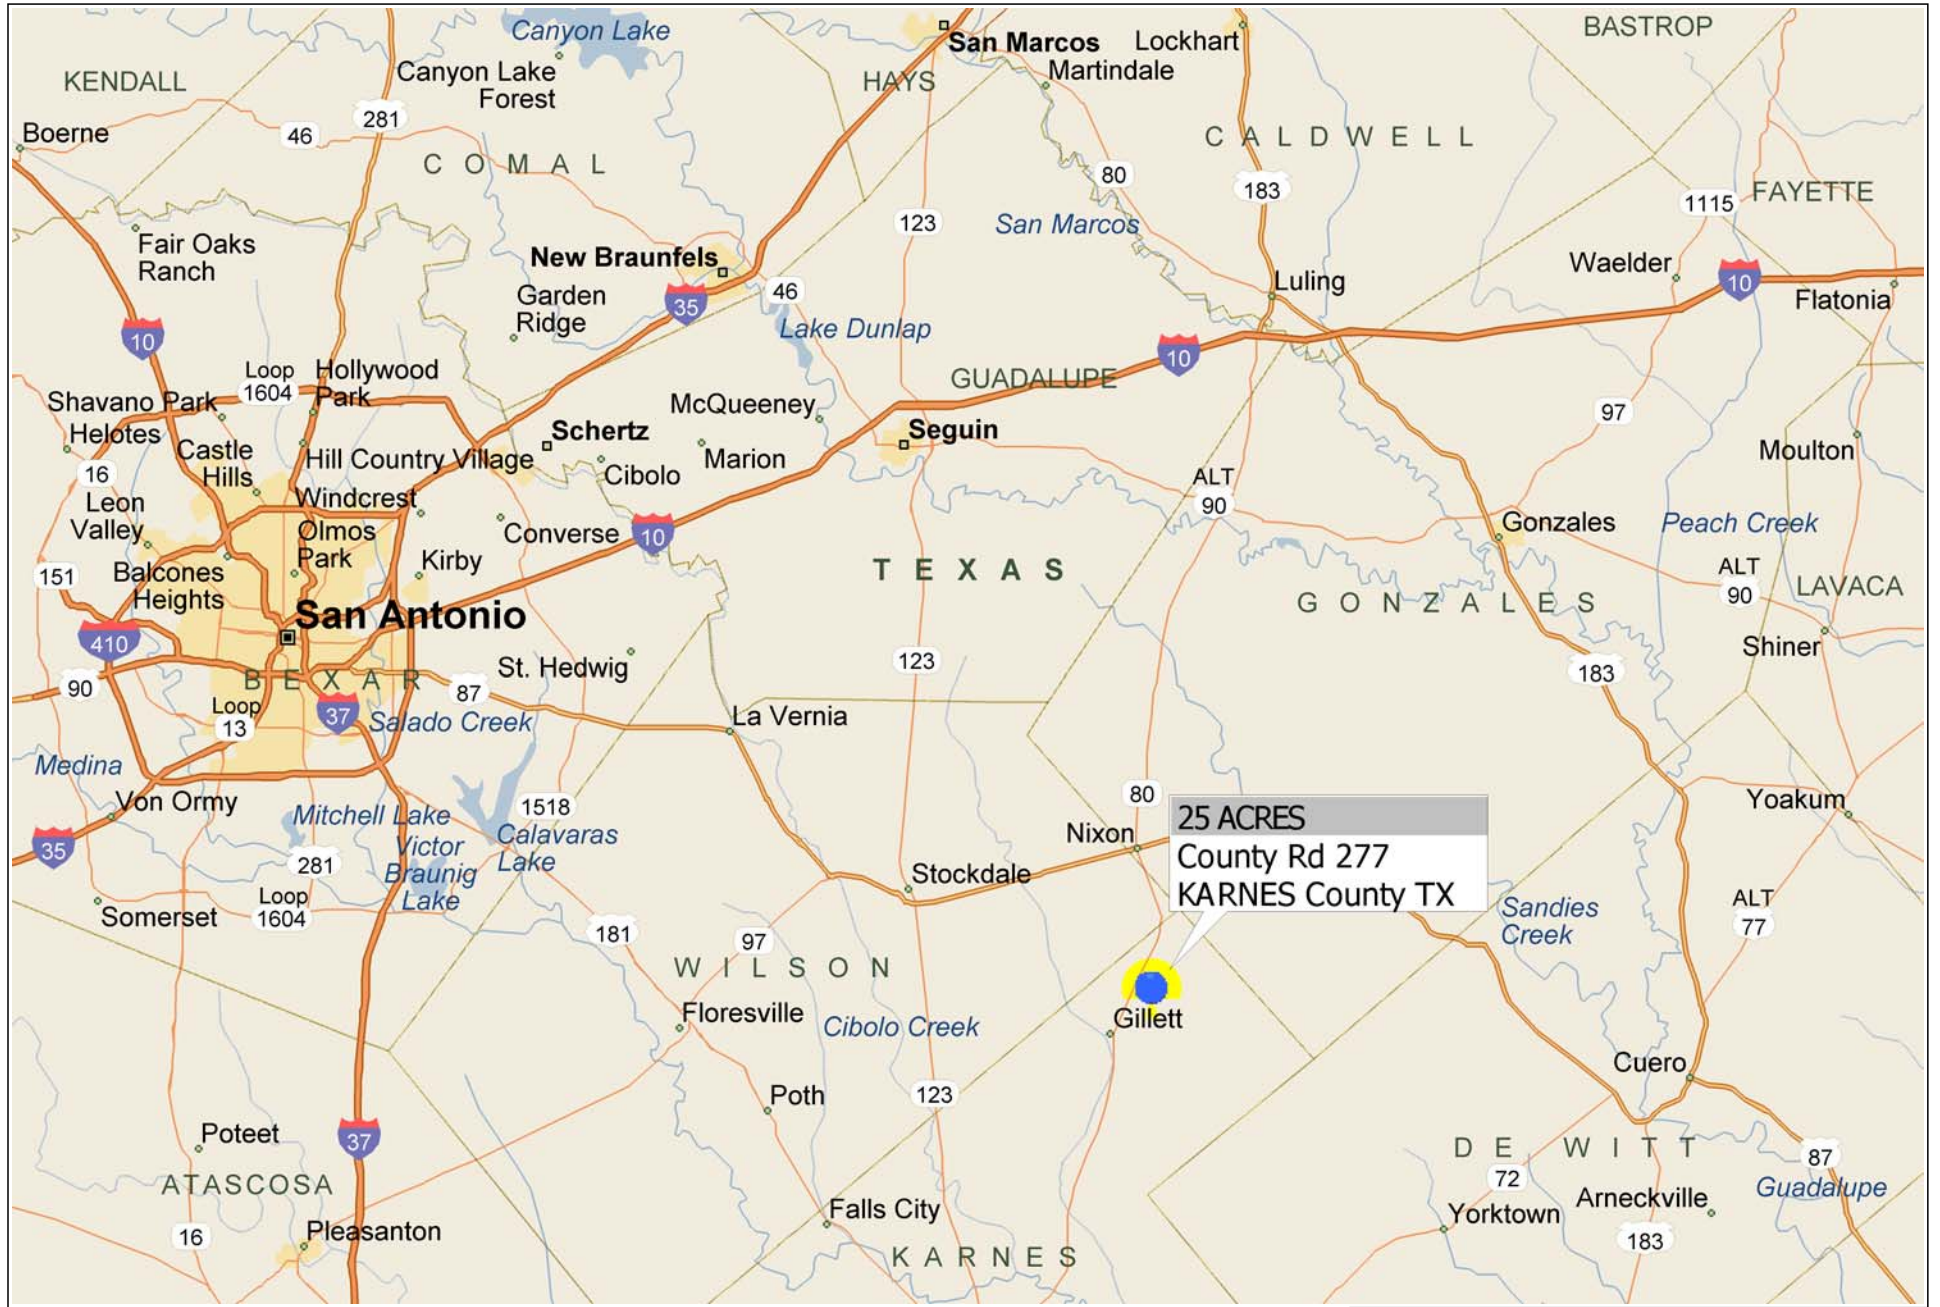

*** 25 ACRES *** County Rd 277 ~ KARNES County TX

Copyright © and (P) 1988–2010 Microsoft Corporation and/or its suppliers. All rights reserved. <http://www.microsoft.com/mappoint/>
Certain mapping and direction data © 2010 NAVTEQ. All rights reserved. The Data for areas of Canada includes information taken with permission from Canadian authorities, including: © Her Majesty the Queen in Right of Canada, © Queen's Printer for Ontario. NAVTEQ and NAVTEQ ON BOARD are trademarks of NAVTEQ. © 2010 Tele Atlas North America, Inc. All rights reserved. Tele Atlas and Tele Atlas North America are trademarks of Tele Atlas, Inc. © 2010 by Applied Geographic Systems. All rights reserved.