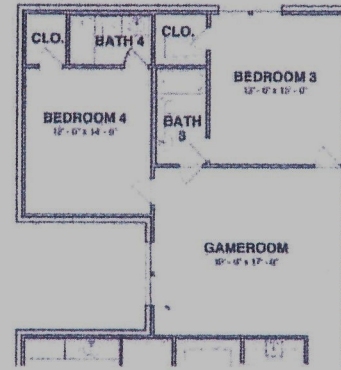

FLOOR PLANS LILY | Primrose

3042 Square Feet

First Floor

Second Floor

Opt. Outdoor Living

Opt. Bedroom 3 & Bedroom 4

Opt. Gameroom, Bedroom 3 and Bedroom 4

Opt. Gameroom and Bedroom 3

Opt. 3 Car Garage

Prices, plans, specifications, square footage and availability subject to change without notice or prior obligation. Square footage is approximate and may vary upon elevations and/or options selected. Information given here is deemed to be correct, but not guaranteed.