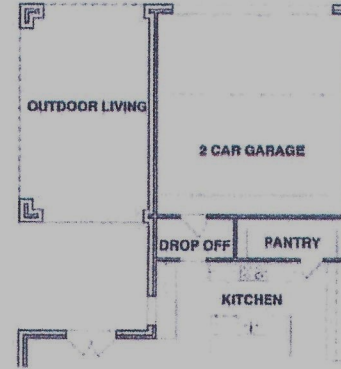

FLOOR PLANS LILY | Primrose

3042 Square Feet

First Floor

Second Floor

Opt. Outdoor Living

Opt. Bedroom 3 & Bedroom 4

Opt. Gameroom, Bedroom 3 and Bedroom 4

Opt. Gameroom and Bedroom 3

Opt. 3 Car Garage

Prices, plans, specifications, square footage and availability subject to change without notice or prior obligation. Square footage is approximate and may vary upon elevations and/or options selected. Information given here is deemed to be correct, but not guaranteed.