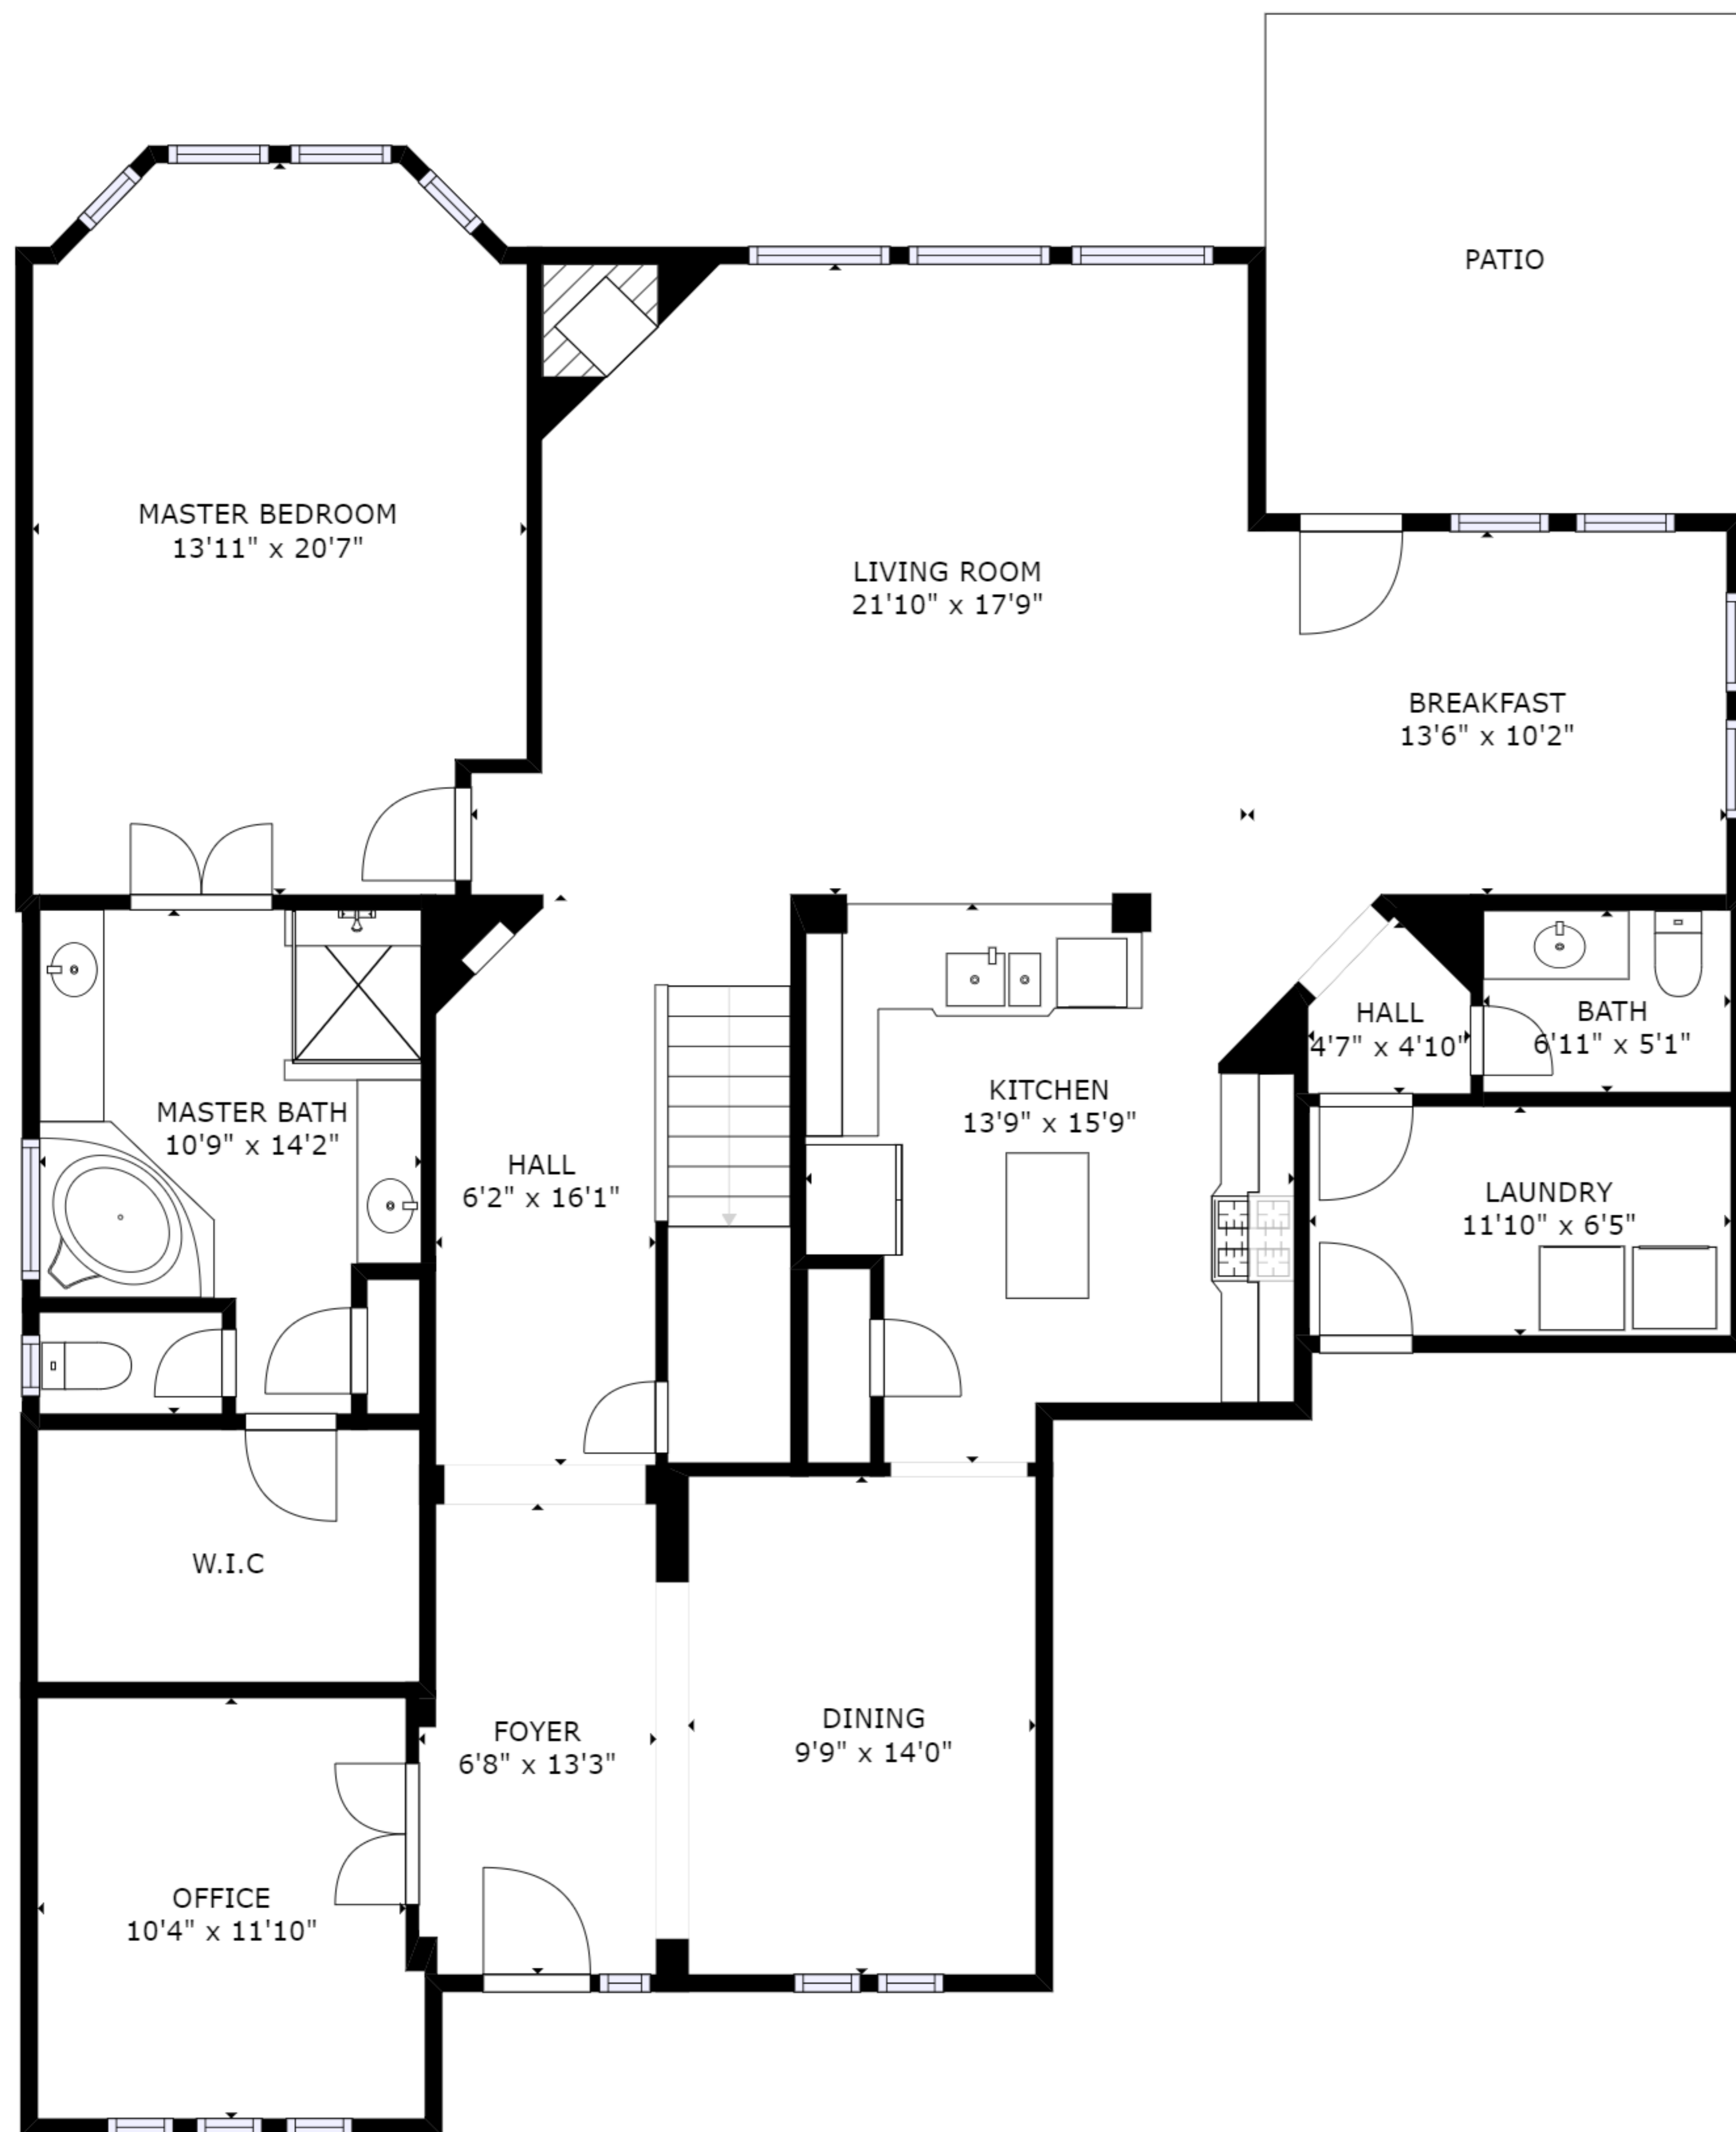

GROSS INTERNAL AREA
 FLOOR 1: 1924 sq ft, FLOOR 2: 1319 sq ft
 TOTAL: 3242 sq ft
 SIZES AND DIMENSIONS ARE APPROXIMATE, ACTUAL MAY VARY.

GROSS INTERNAL AREA
 FLOOR 1: 1924 sq ft, FLOOR 2: 1319 sq ft
 TOTAL: 3242 sq ft
 SIZES AND DIMENSIONS ARE APPROXIMATE, ACTUAL MAY VARY.

FLOOR 1

FLOOR 2

GROSS INTERNAL AREA
 FLOOR 1: 1924 sq ft, FLOOR 2: 1319 sq ft
 TOTAL: 3242 sq ft
 SIZES AND DIMENSIONS ARE APPROXIMATE, ACTUAL MAY VARY.