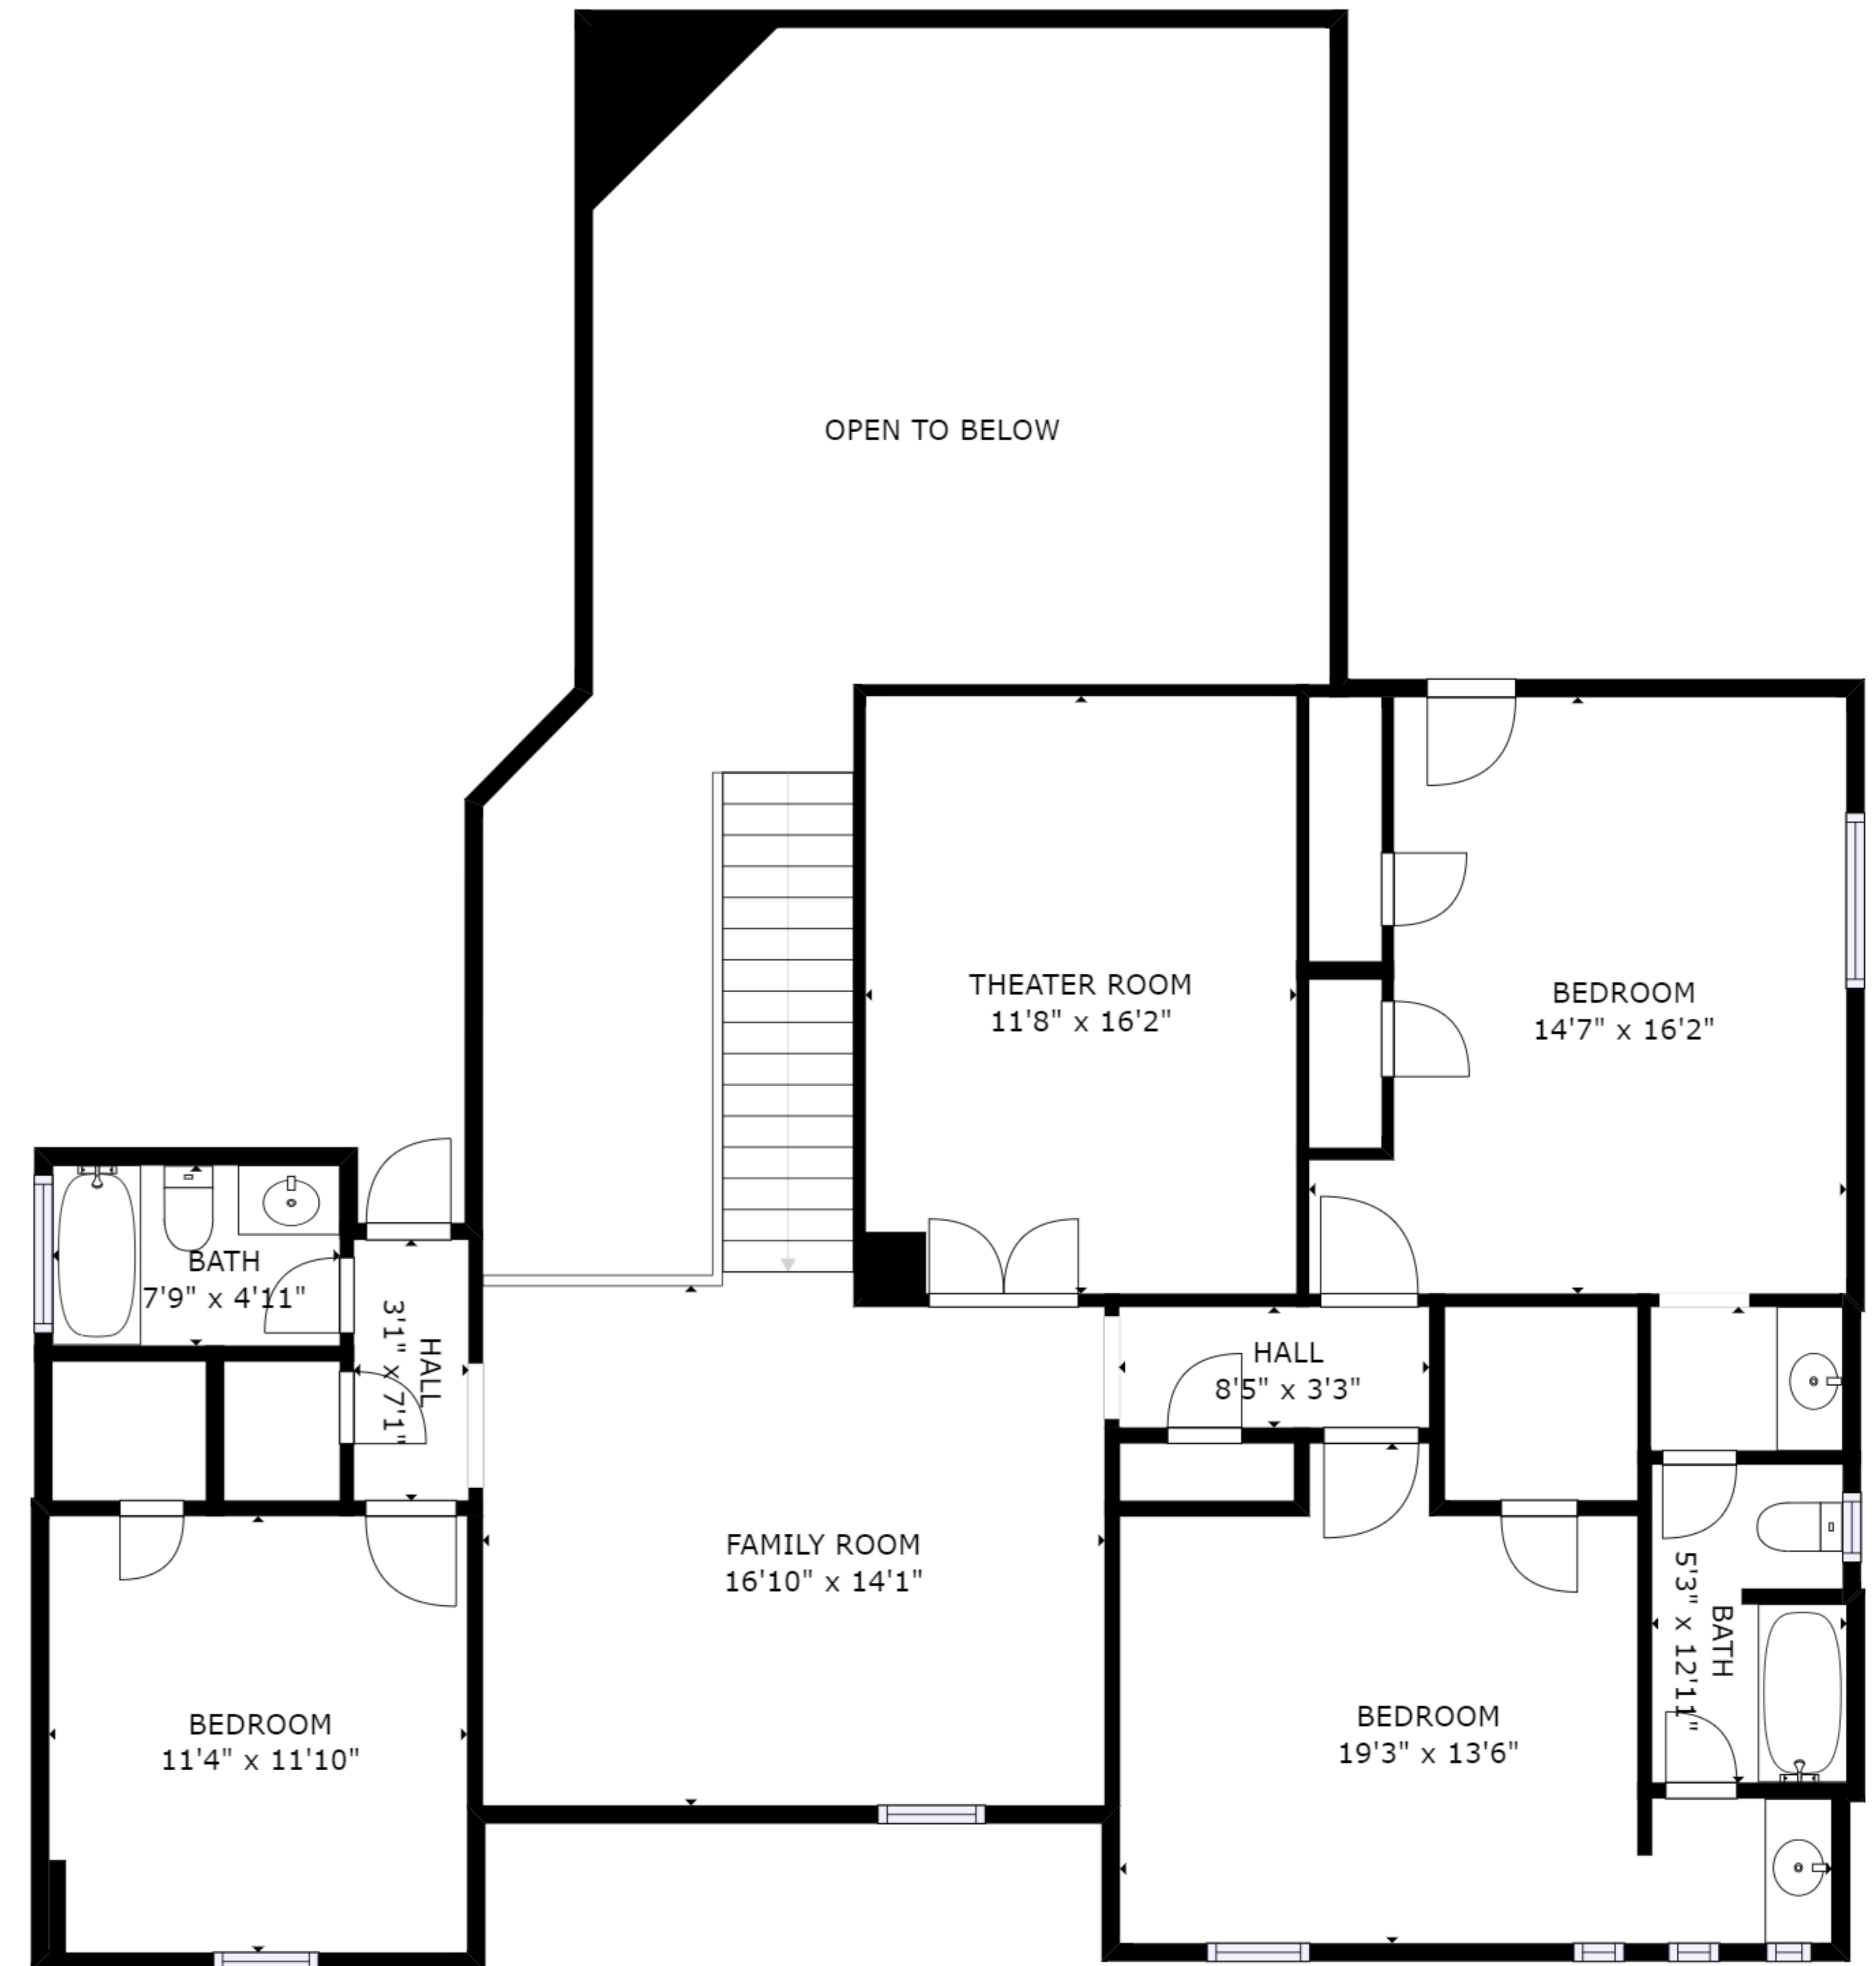

GROSS INTERNAL AREA
 FLOOR 1: 1924 sq ft, FLOOR 2: 1319 sq ft
 TOTAL: 3242 sq ft
 SIZES AND DIMENSIONS ARE APPROXIMATE, ACTUAL MAY VARY.

GROSS INTERNAL AREA
 FLOOR 1: 1924 sq ft, FLOOR 2: 1319 sq ft
 TOTAL: 3242 sq ft
 SIZES AND DIMENSIONS ARE APPROXIMATE, ACTUAL MAY VARY.

FLOOR 1

FLOOR 2

GROSS INTERNAL AREA
 FLOOR 1: 1924 sq ft, FLOOR 2: 1319 sq ft
 TOTAL: 3242 sq ft
 SIZES AND DIMENSIONS ARE APPROXIMATE, ACTUAL MAY VARY.