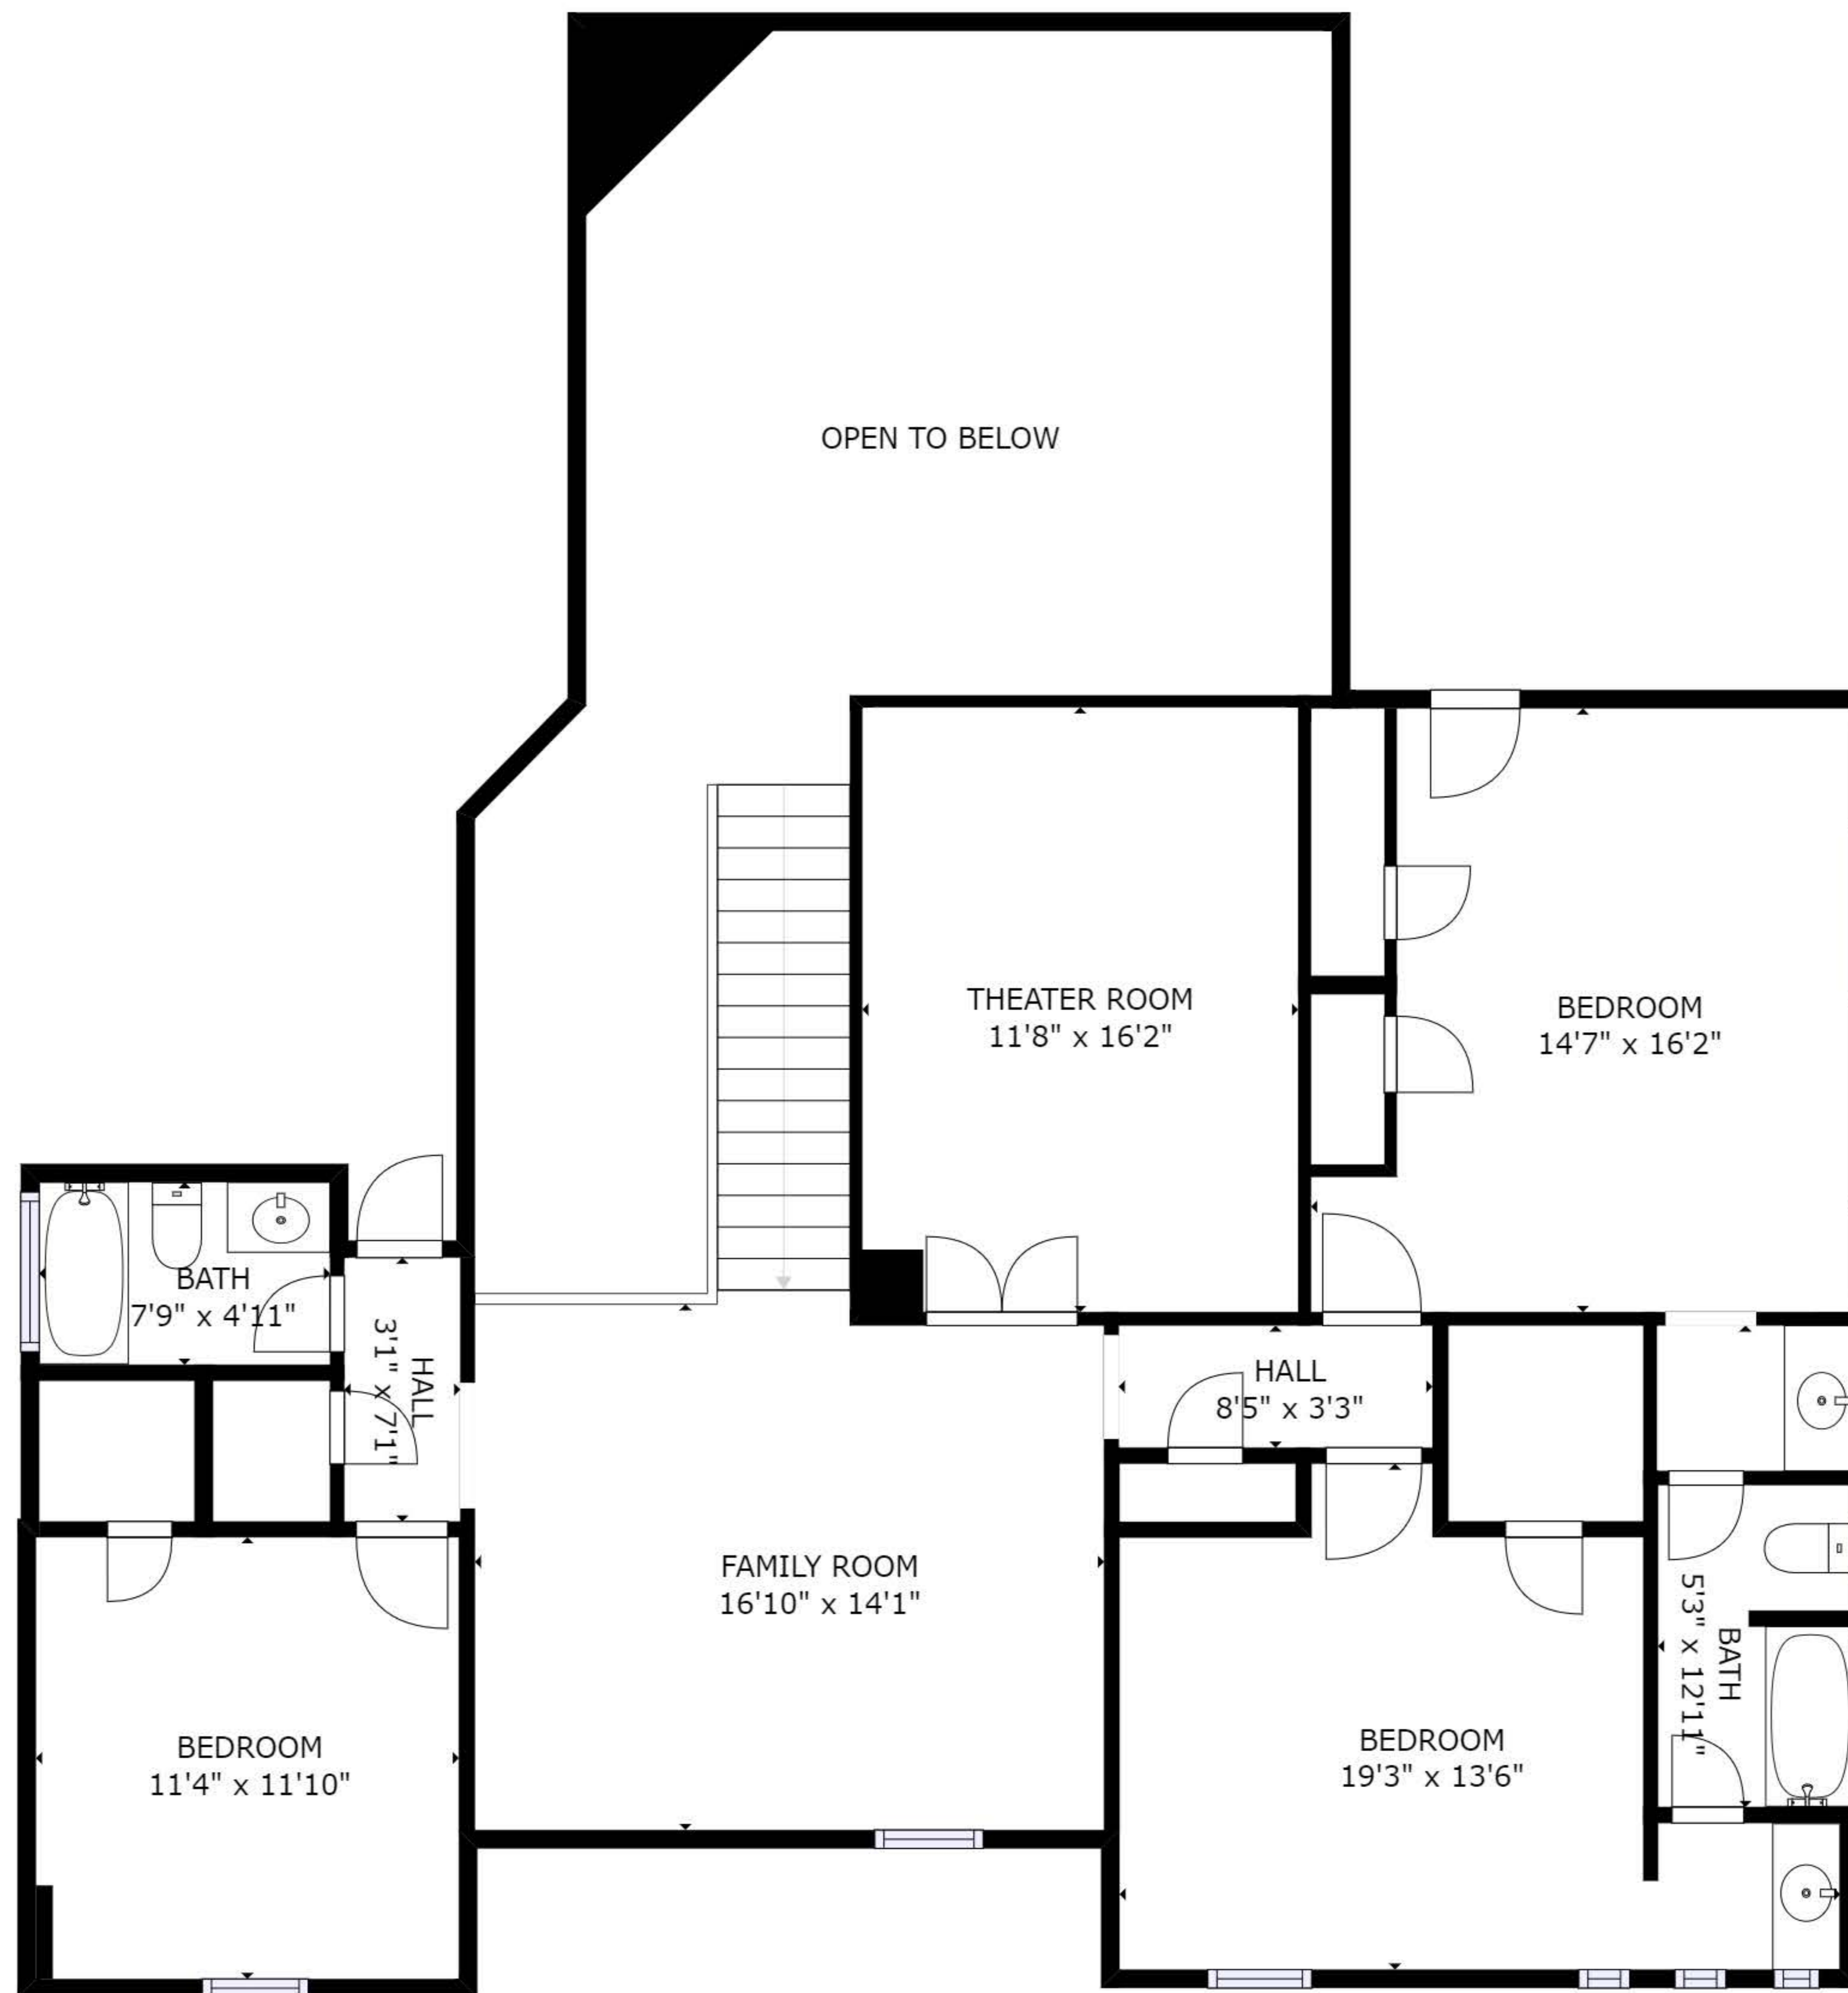

GROSS INTERNAL AREA
 FLOOR 1: 1924 sq ft, FLOOR 2: 1319 sq ft
 TOTAL: 3242 sq ft
 SIZES AND DIMENSIONS ARE APPROXIMATE, ACTUAL MAY VARY.

GROSS INTERNAL AREA
 FLOOR 1: 1924 sq ft, FLOOR 2: 1319 sq ft
 TOTAL: 3242 sq ft
 SIZES AND DIMENSIONS ARE APPROXIMATE, ACTUAL MAY VARY.

FLOOR 1

FLOOR 2

GROSS INTERNAL AREA
 FLOOR 1: 1924 sq ft, FLOOR 2: 1319 sq ft
 TOTAL: 3242 sq ft
 SIZES AND DIMENSIONS ARE APPROXIMATE, ACTUAL MAY VARY.