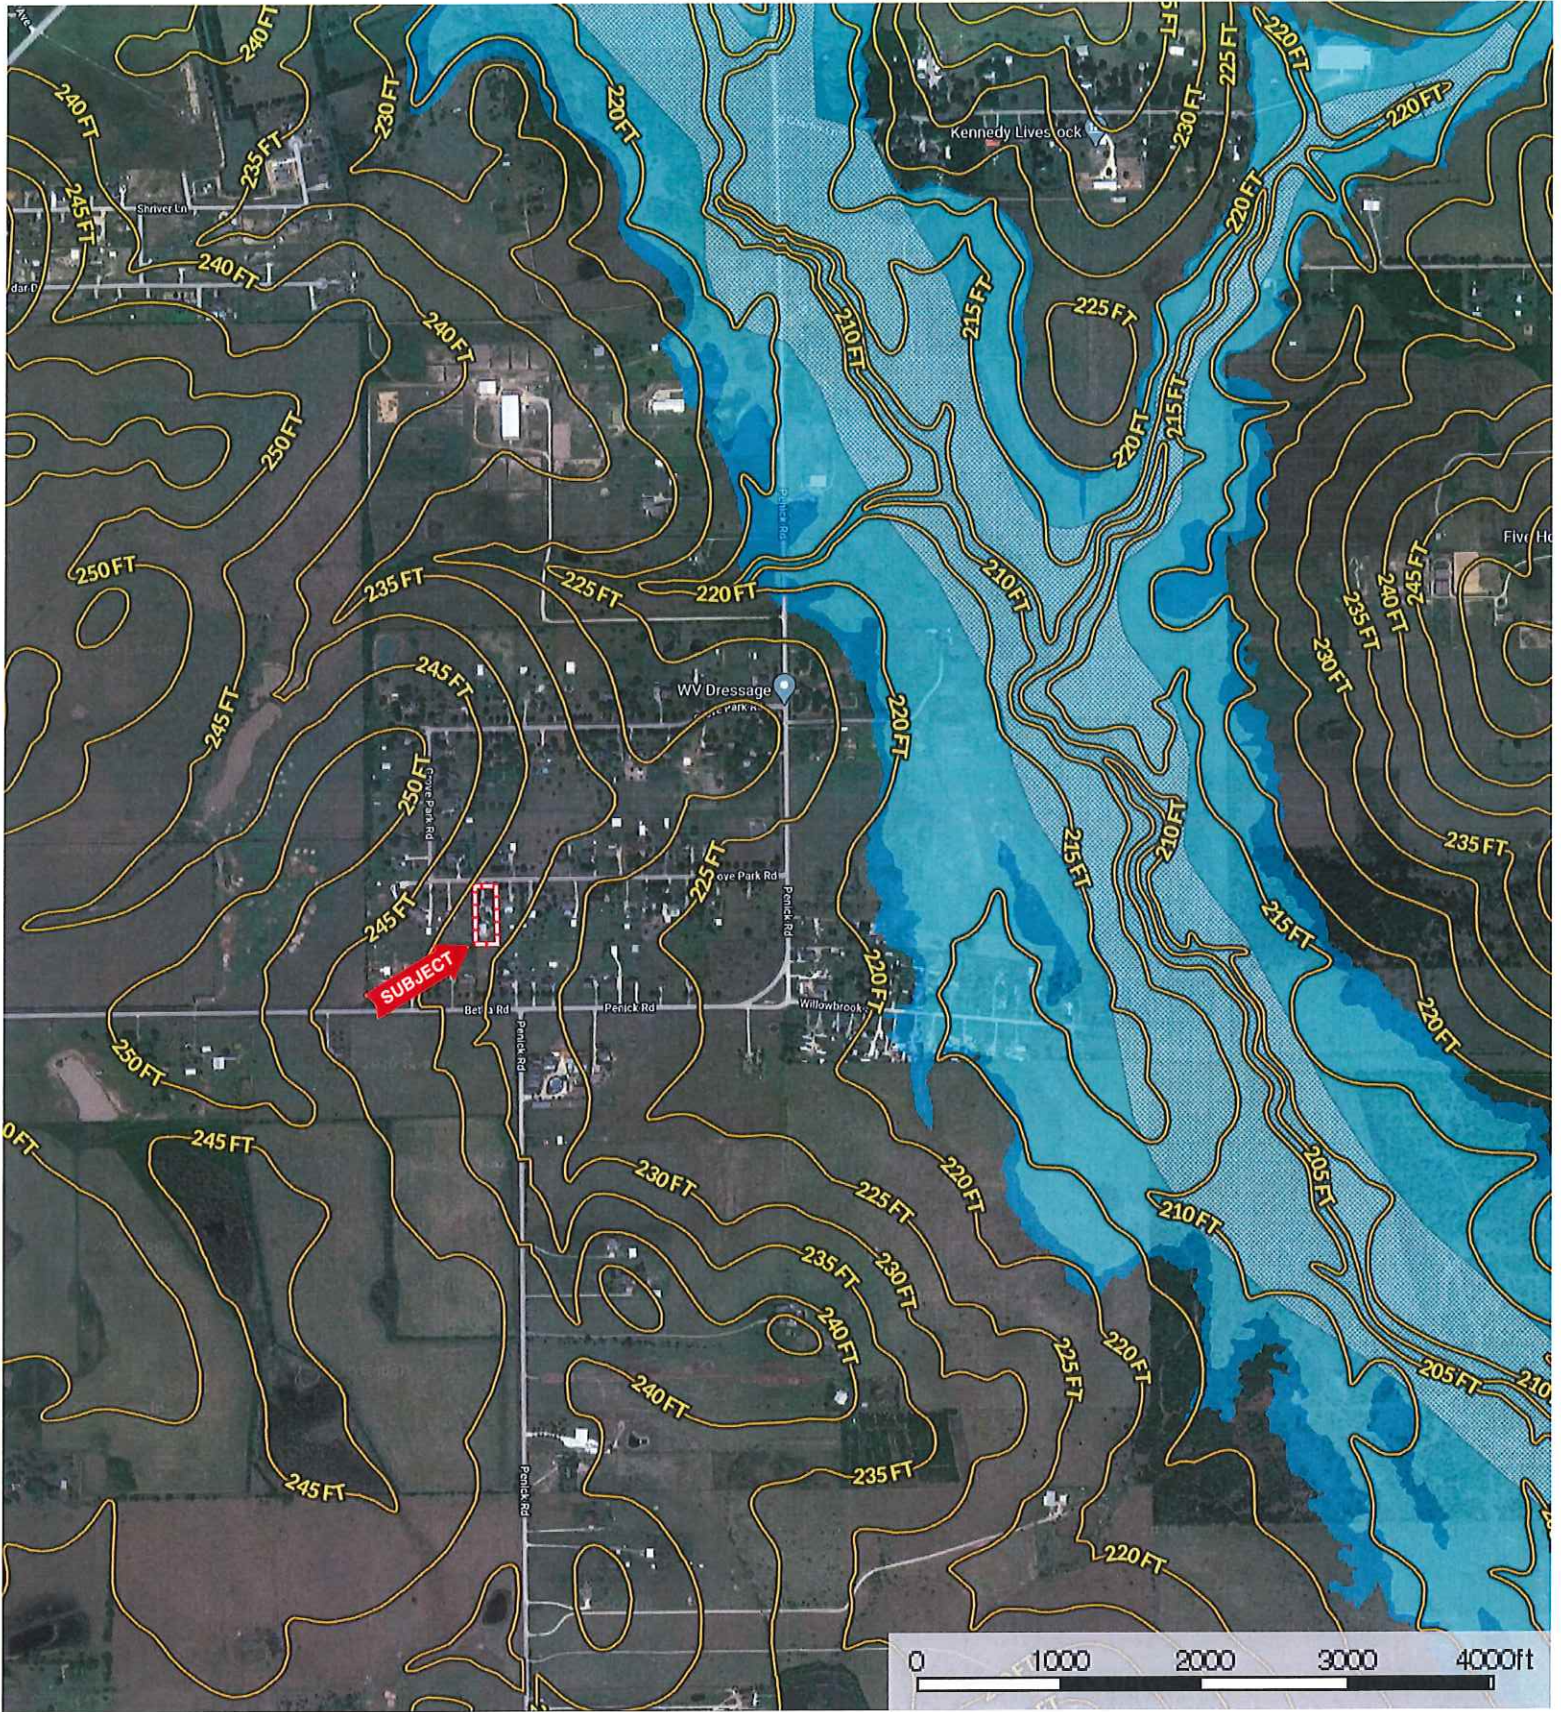

32315 Grove Park  
Waller County, Texas, AC +/-

 Boundary

32315 Grove Park  
Waller County, Texas, AC +/-

 Boundary

32315 Grove Park  
Waller County, Texas, AC +/-

- Boundary
- 100 Year Floodplain
- 500 Year Floodplain
- Floodway
- Special
- Unmapped/ Not Included