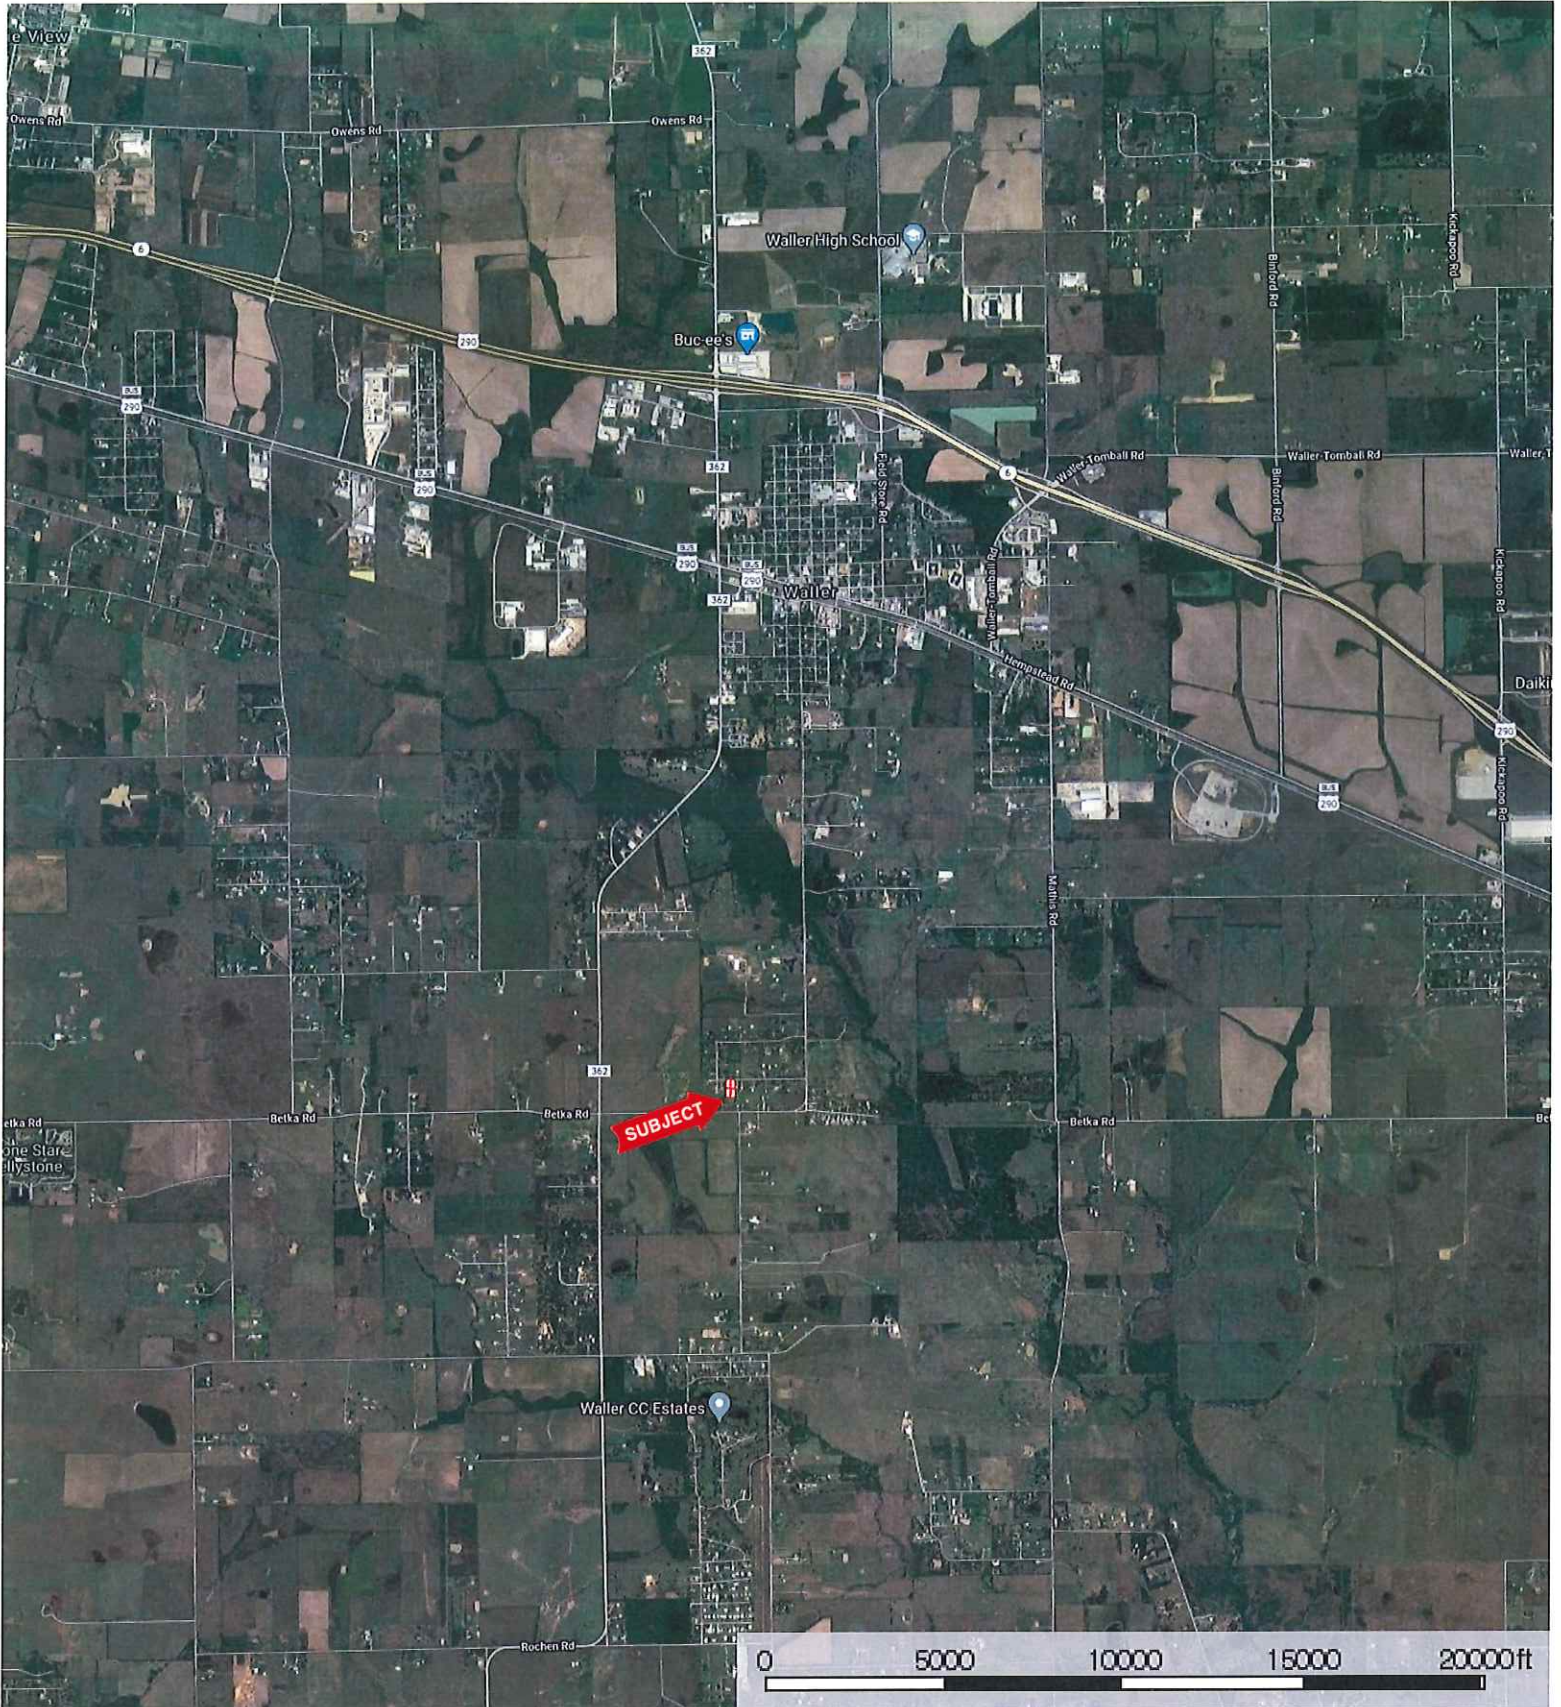

32315 Grove Park  
Waller County, Texas, AC +/-

 Boundary

32315 Grove Park  
Waller County, Texas, AC +/-

 Boundary

32315 Grove Park  
Waller County, Texas, AC +/-

- Boundary
- 100 Year Floodplain
- 500 Year Floodplain
- Floodway
- Special
- Unmapped/ Not Included