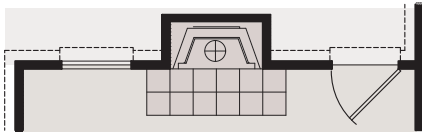

ELEVATION A

ELEVATION C

ELEVATION D

ELEVATION E

ELEVATION C
Opt. Stone

ELEVATION D
Opt. Stone

ELEVATION E
Opt. Stone

OPTIONAL FIREPLACE

OPTIONAL SUPER SHOWER

OPT. BOX WINDOW SEAT

FRONT ENTRANCE W/OPT. SIDE LITE

OPT. 3 CAR GARAGE
9'-8" x 20'-4"

OPT. 1/2 CAR GARAGE
5'-0" x 18'-0"