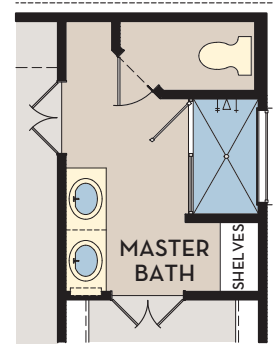

ELEVATION A

ELEVATION C

ELEVATION D

ELEVATION E

ELEVATION C
Opt. Stone

ELEVATION D
Opt. Stone

ELEVATION E
Opt. Stone

OPTIONAL FIREPLACE

OPTIONAL SUPER SHOWER

OPT. BOX WINDOW SEAT

FRONT ENTRANCE W/OPT. SIDE LITE

OPT. 3 CAR GARAGE
9'-8" x 20'-4"

OPT. 1/2 CAR GARAGE
5'-0" x 18'-0"