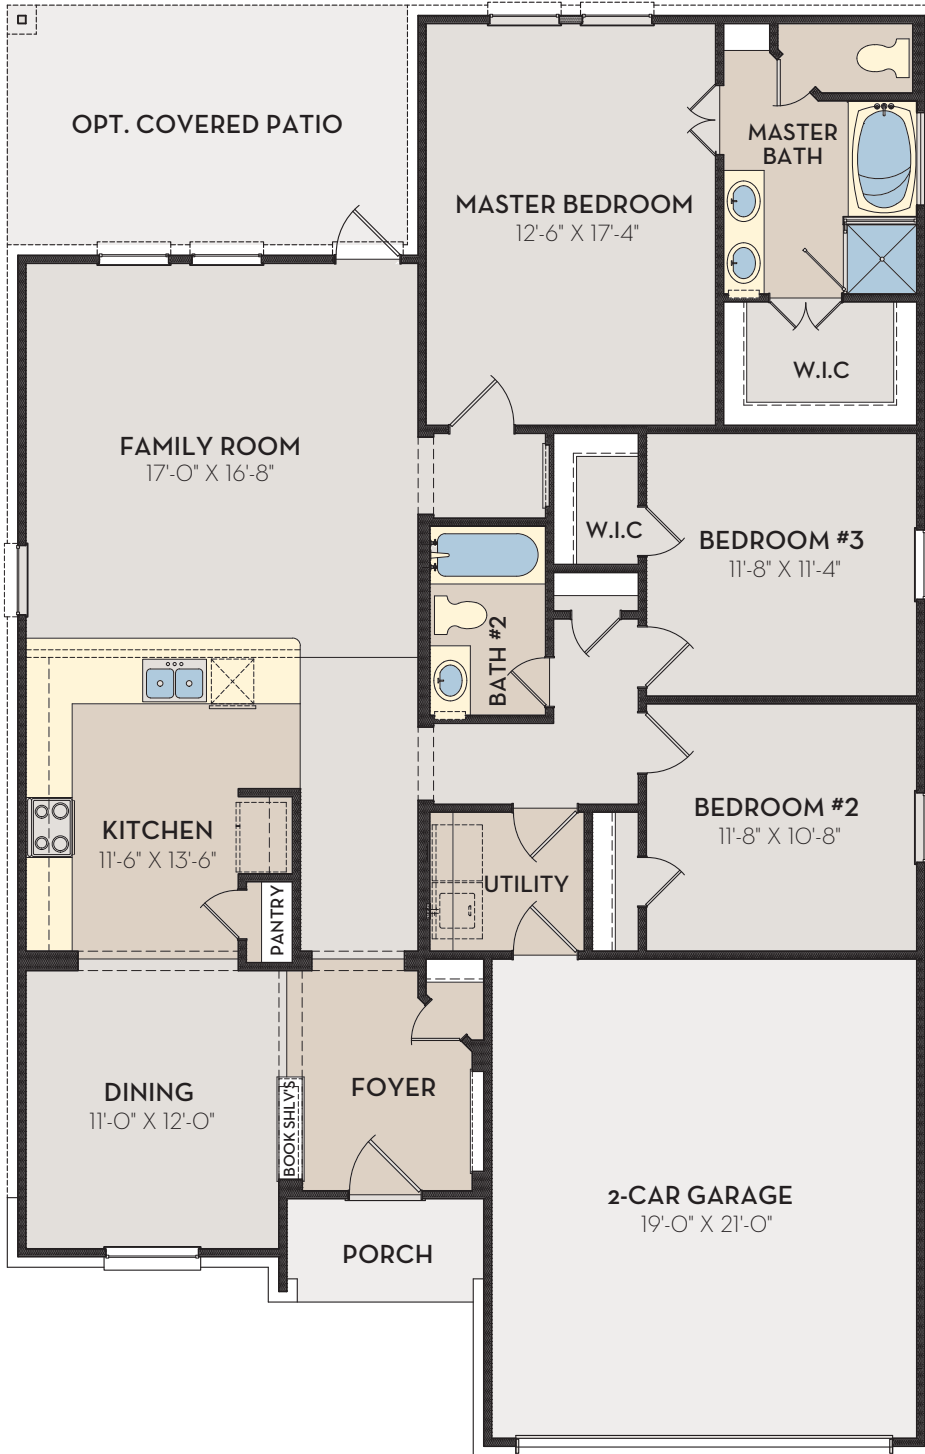

ELEVATION A

ELEVATION C

ELEVATION D

ELEVATION E

ELEVATION C
Opt. Stone

ELEVATION D
Opt. Stone

ELEVATION E
Opt. Stone

OPTIONAL FIREPLACE

OPTIONAL SUPER SHOWER

OPT. BOX WINDOW SEAT

FRONT ENTRANCE W/OPT. SIDE LITE

OPT. 3 CAR GARAGE
9'-8" x 20'-4"

OPT. 1/2 CAR GARAGE
5'-0" x 18'-0"