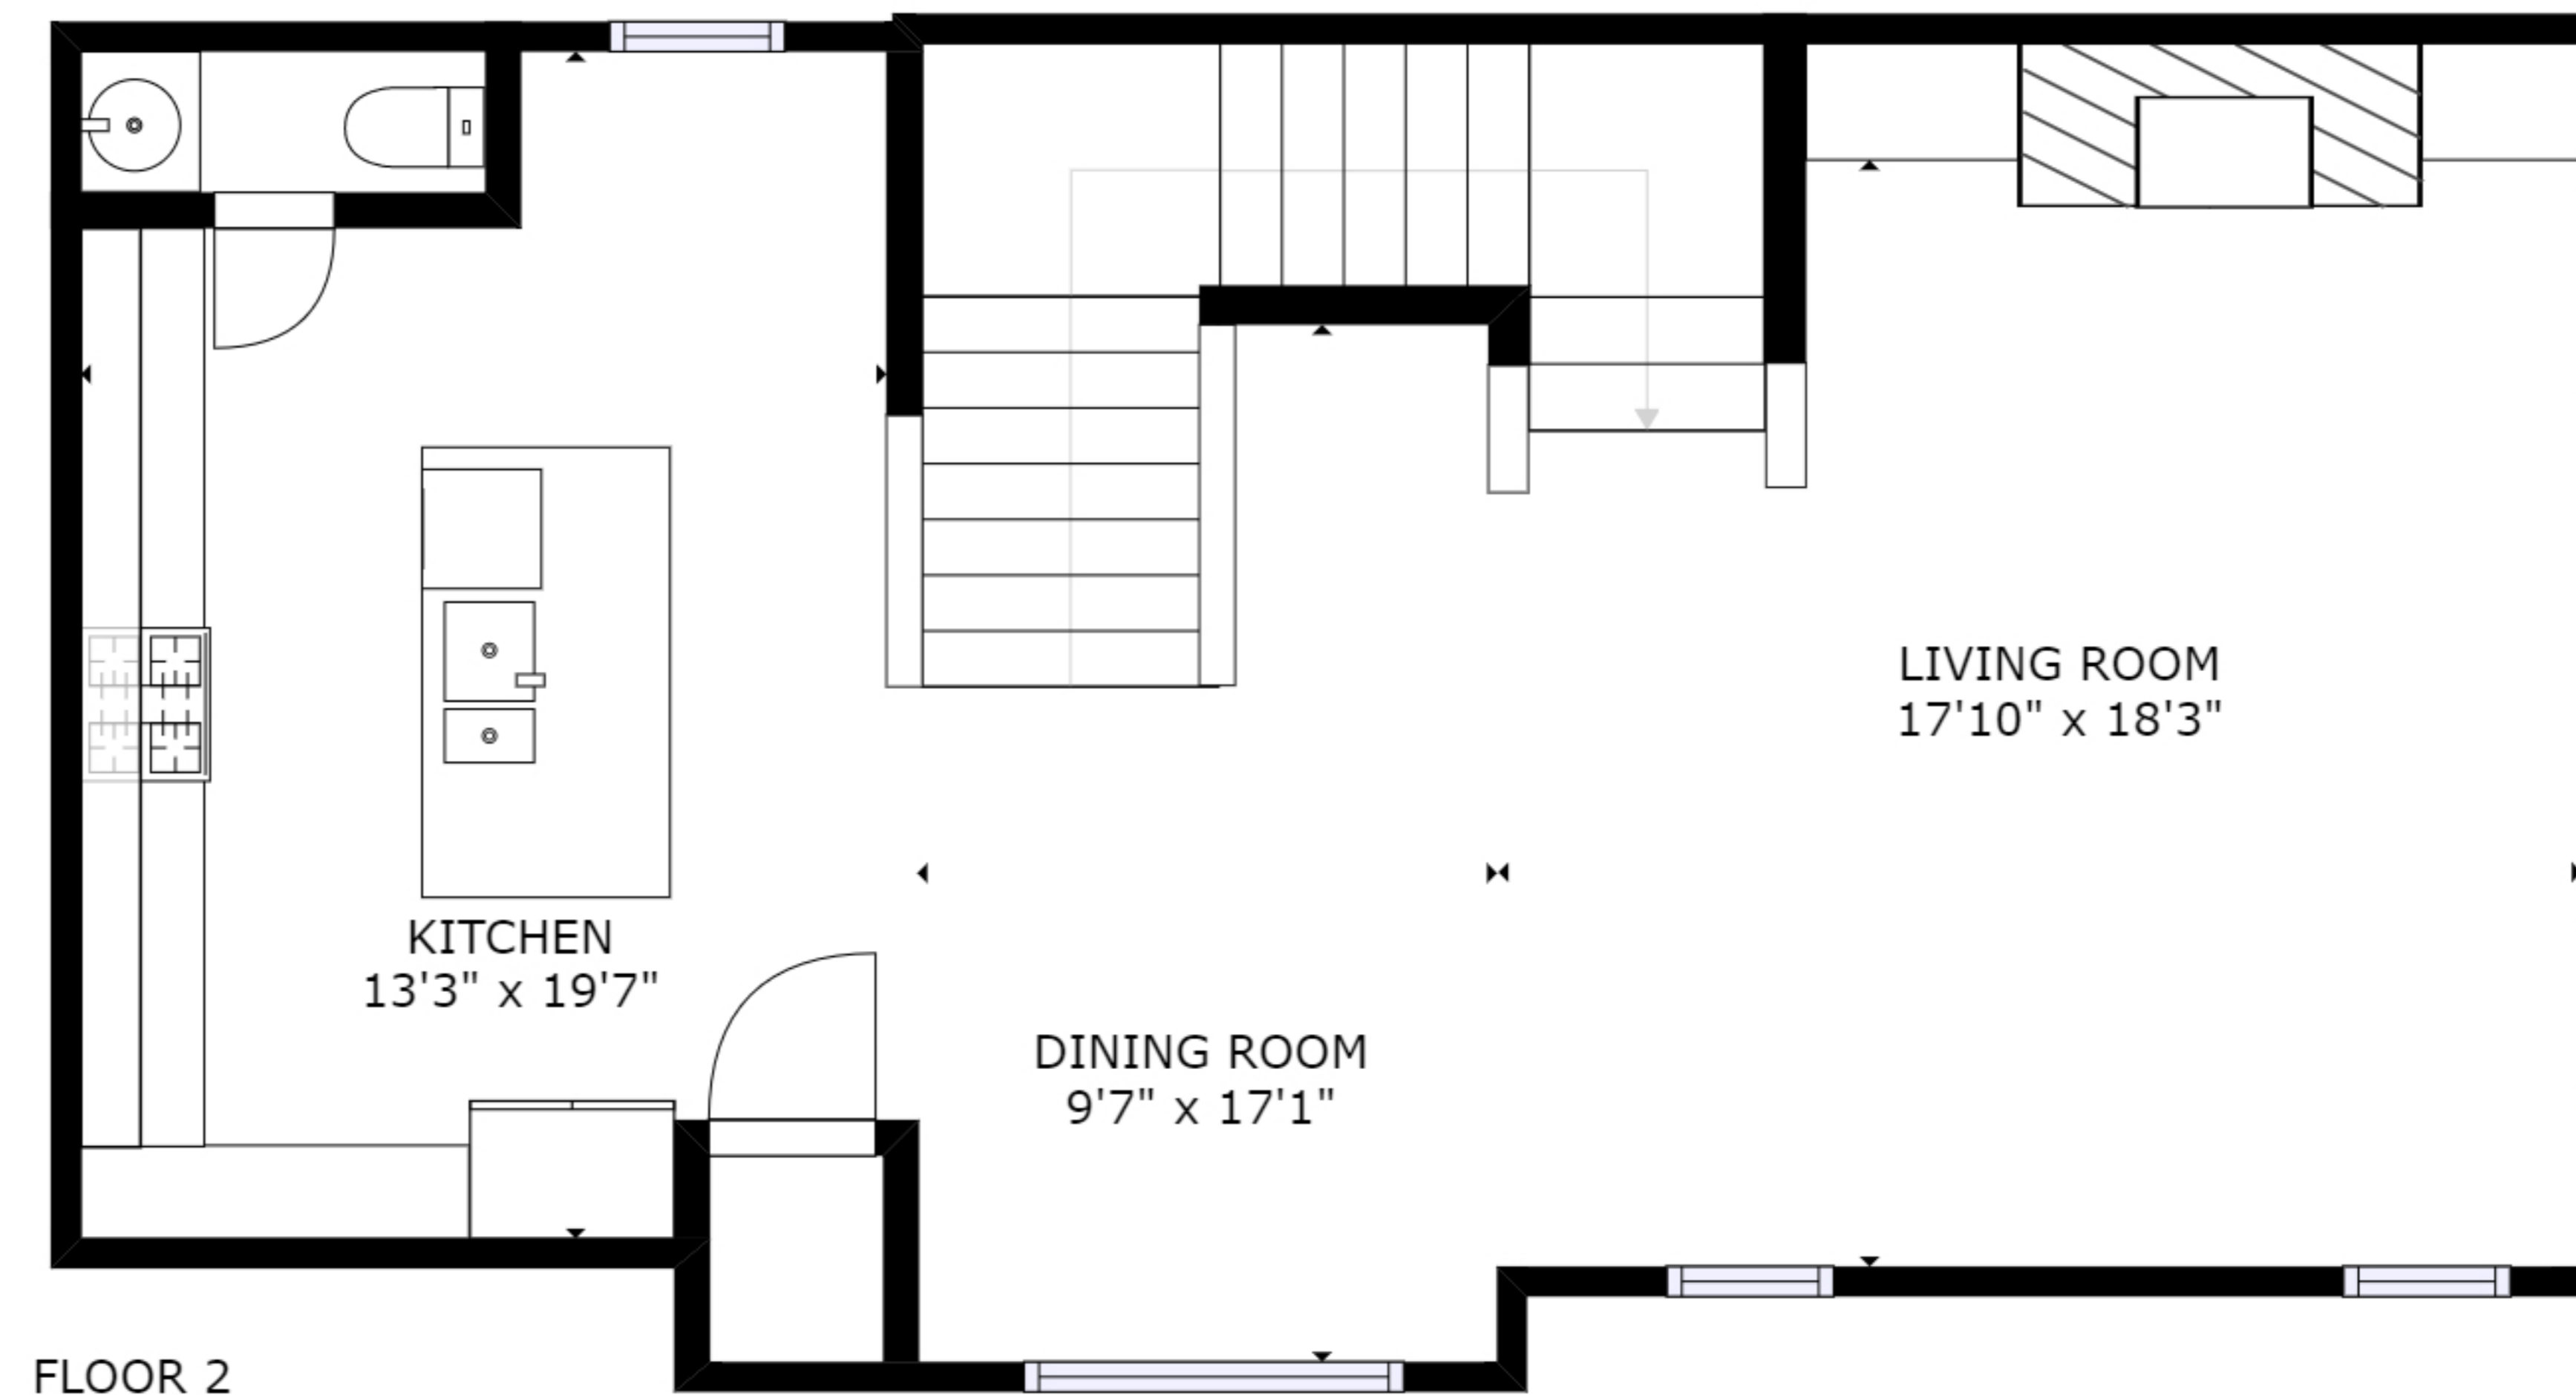

# 1433 West 25th

Presented by  
**Tarl Anderson Properties**

GROSS INTERNAL AREA  
FLOOR 1: 312 sq ft, FLOOR 2: 846 sq ft  
FLOOR 3: 852 sq ft  
TOTAL: 2010 sq ft

SIZES AND DIMENSIONS ARE APPROXIMATE, ACTUAL MAY VARY.