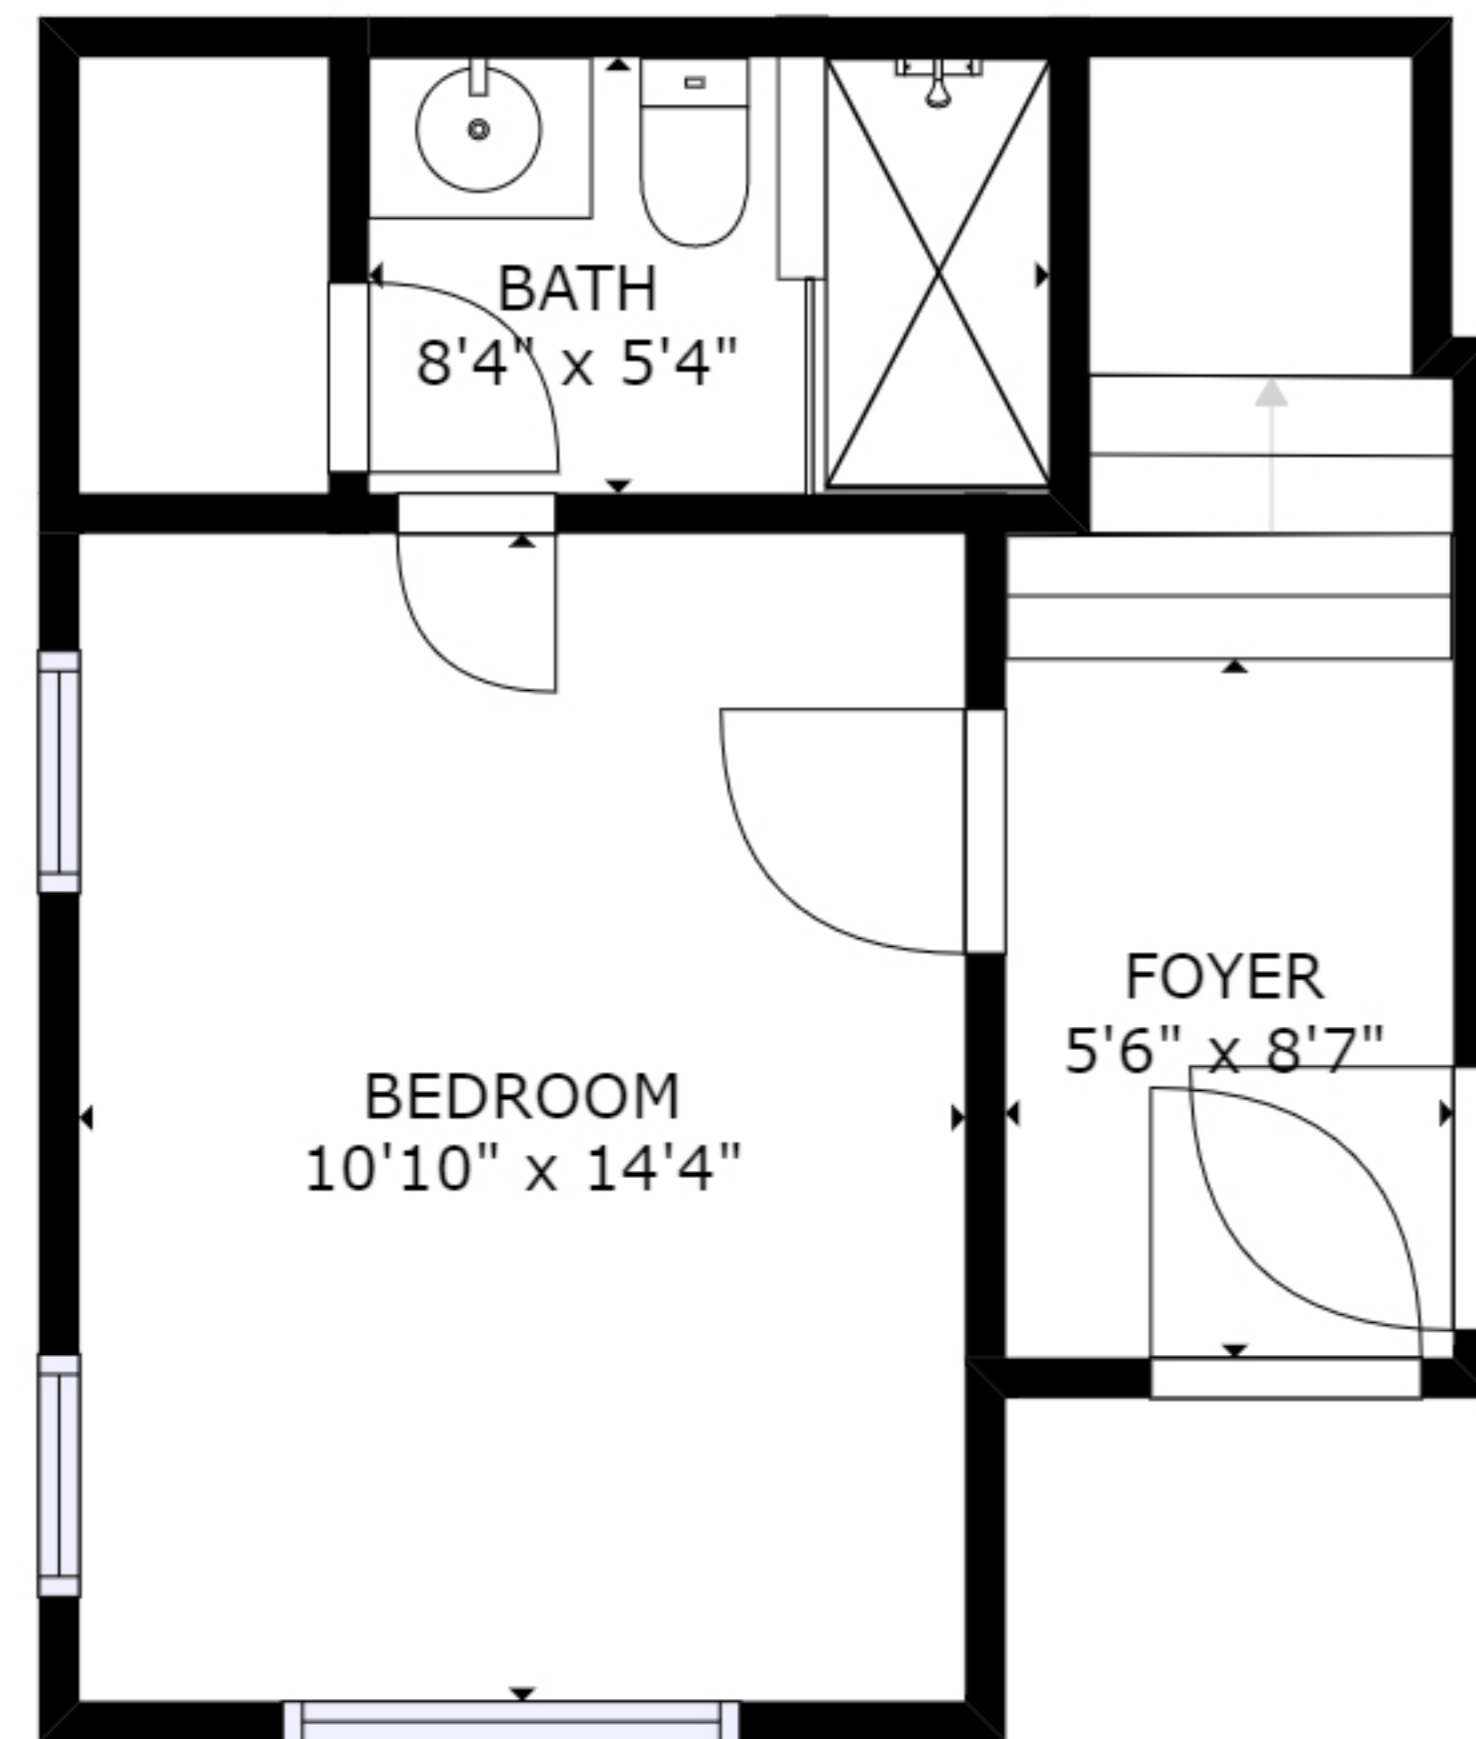

# 1433 West 25th

Presented by  
**Tarl Anderson Properties**

GROSS INTERNAL AREA  
FLOOR 1: 312 sq ft, FLOOR 2: 846 sq ft  
FLOOR 3: 852 sq ft  
TOTAL: 2010 sq ft

SIZES AND DIMENSIONS ARE APPROXIMATE, ACTUAL MAY VARY.