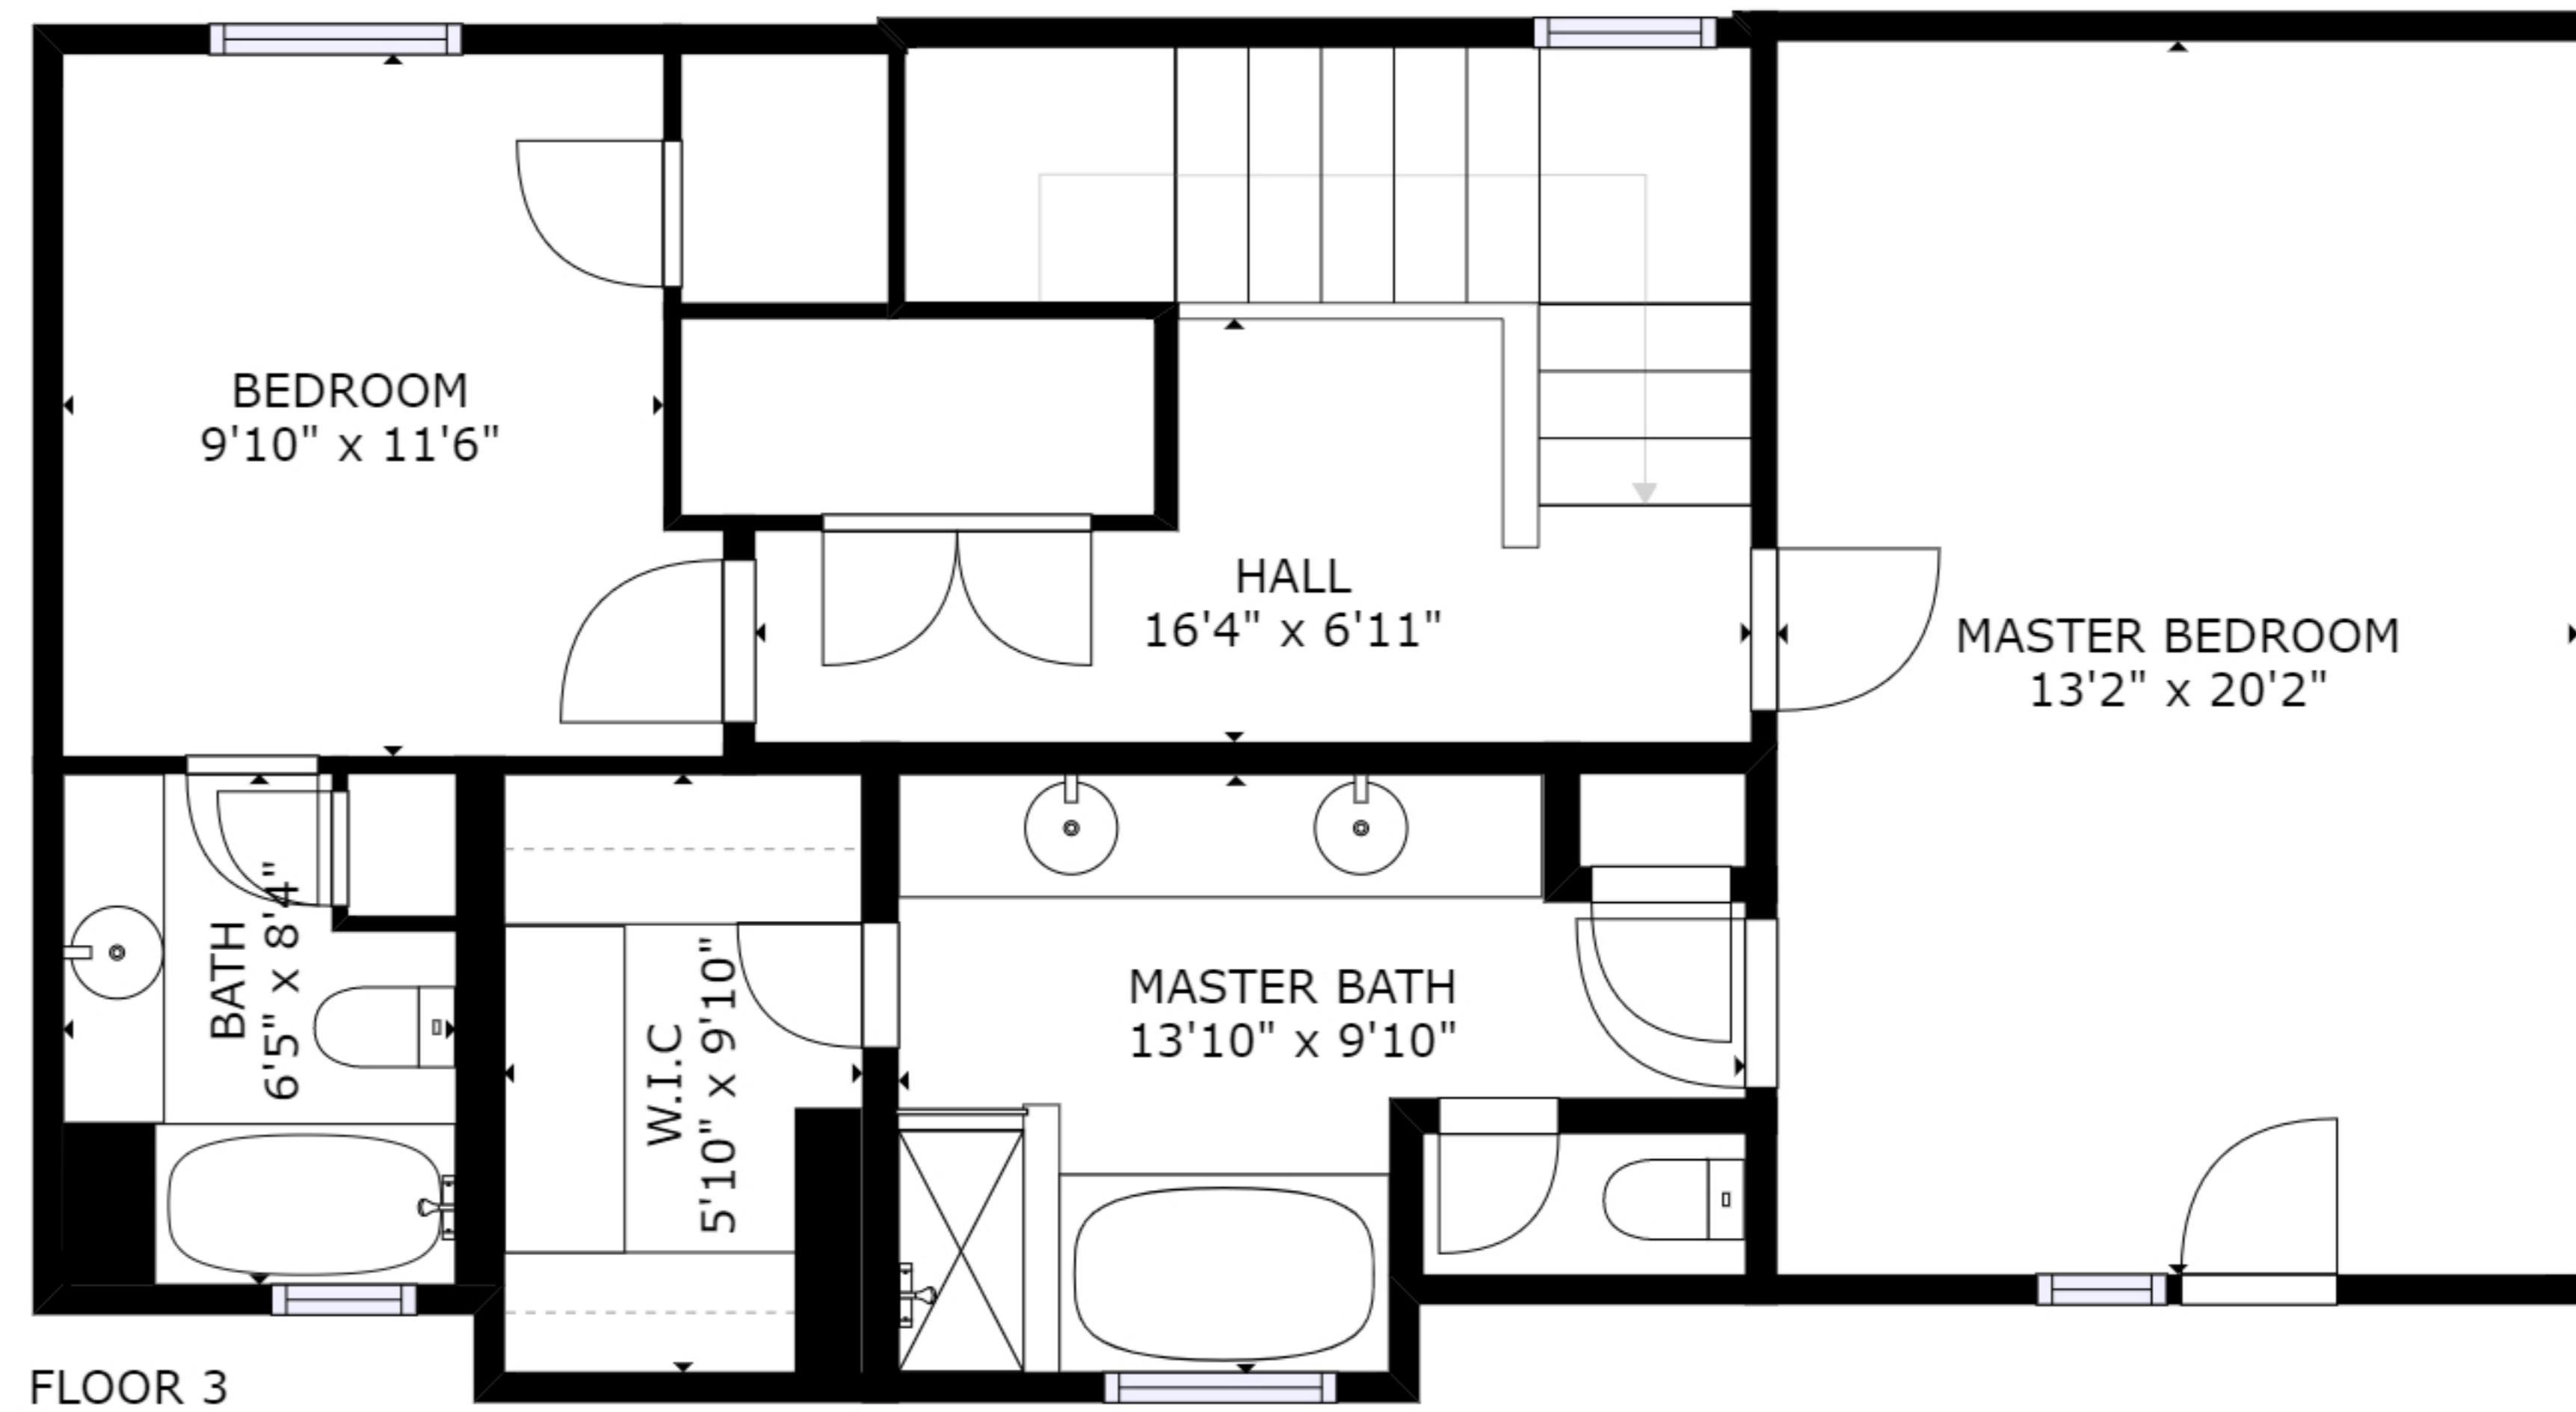

# 1433 West 25th

Presented by  
**Tarl Anderson Properties**

GROSS INTERNAL AREA  
FLOOR 1: 312 sq ft, FLOOR 2: 846 sq ft  
FLOOR 3: 852 sq ft  
TOTAL: 2010 sq ft

SIZES AND DIMENSIONS ARE APPROXIMATE, ACTUAL MAY VARY.