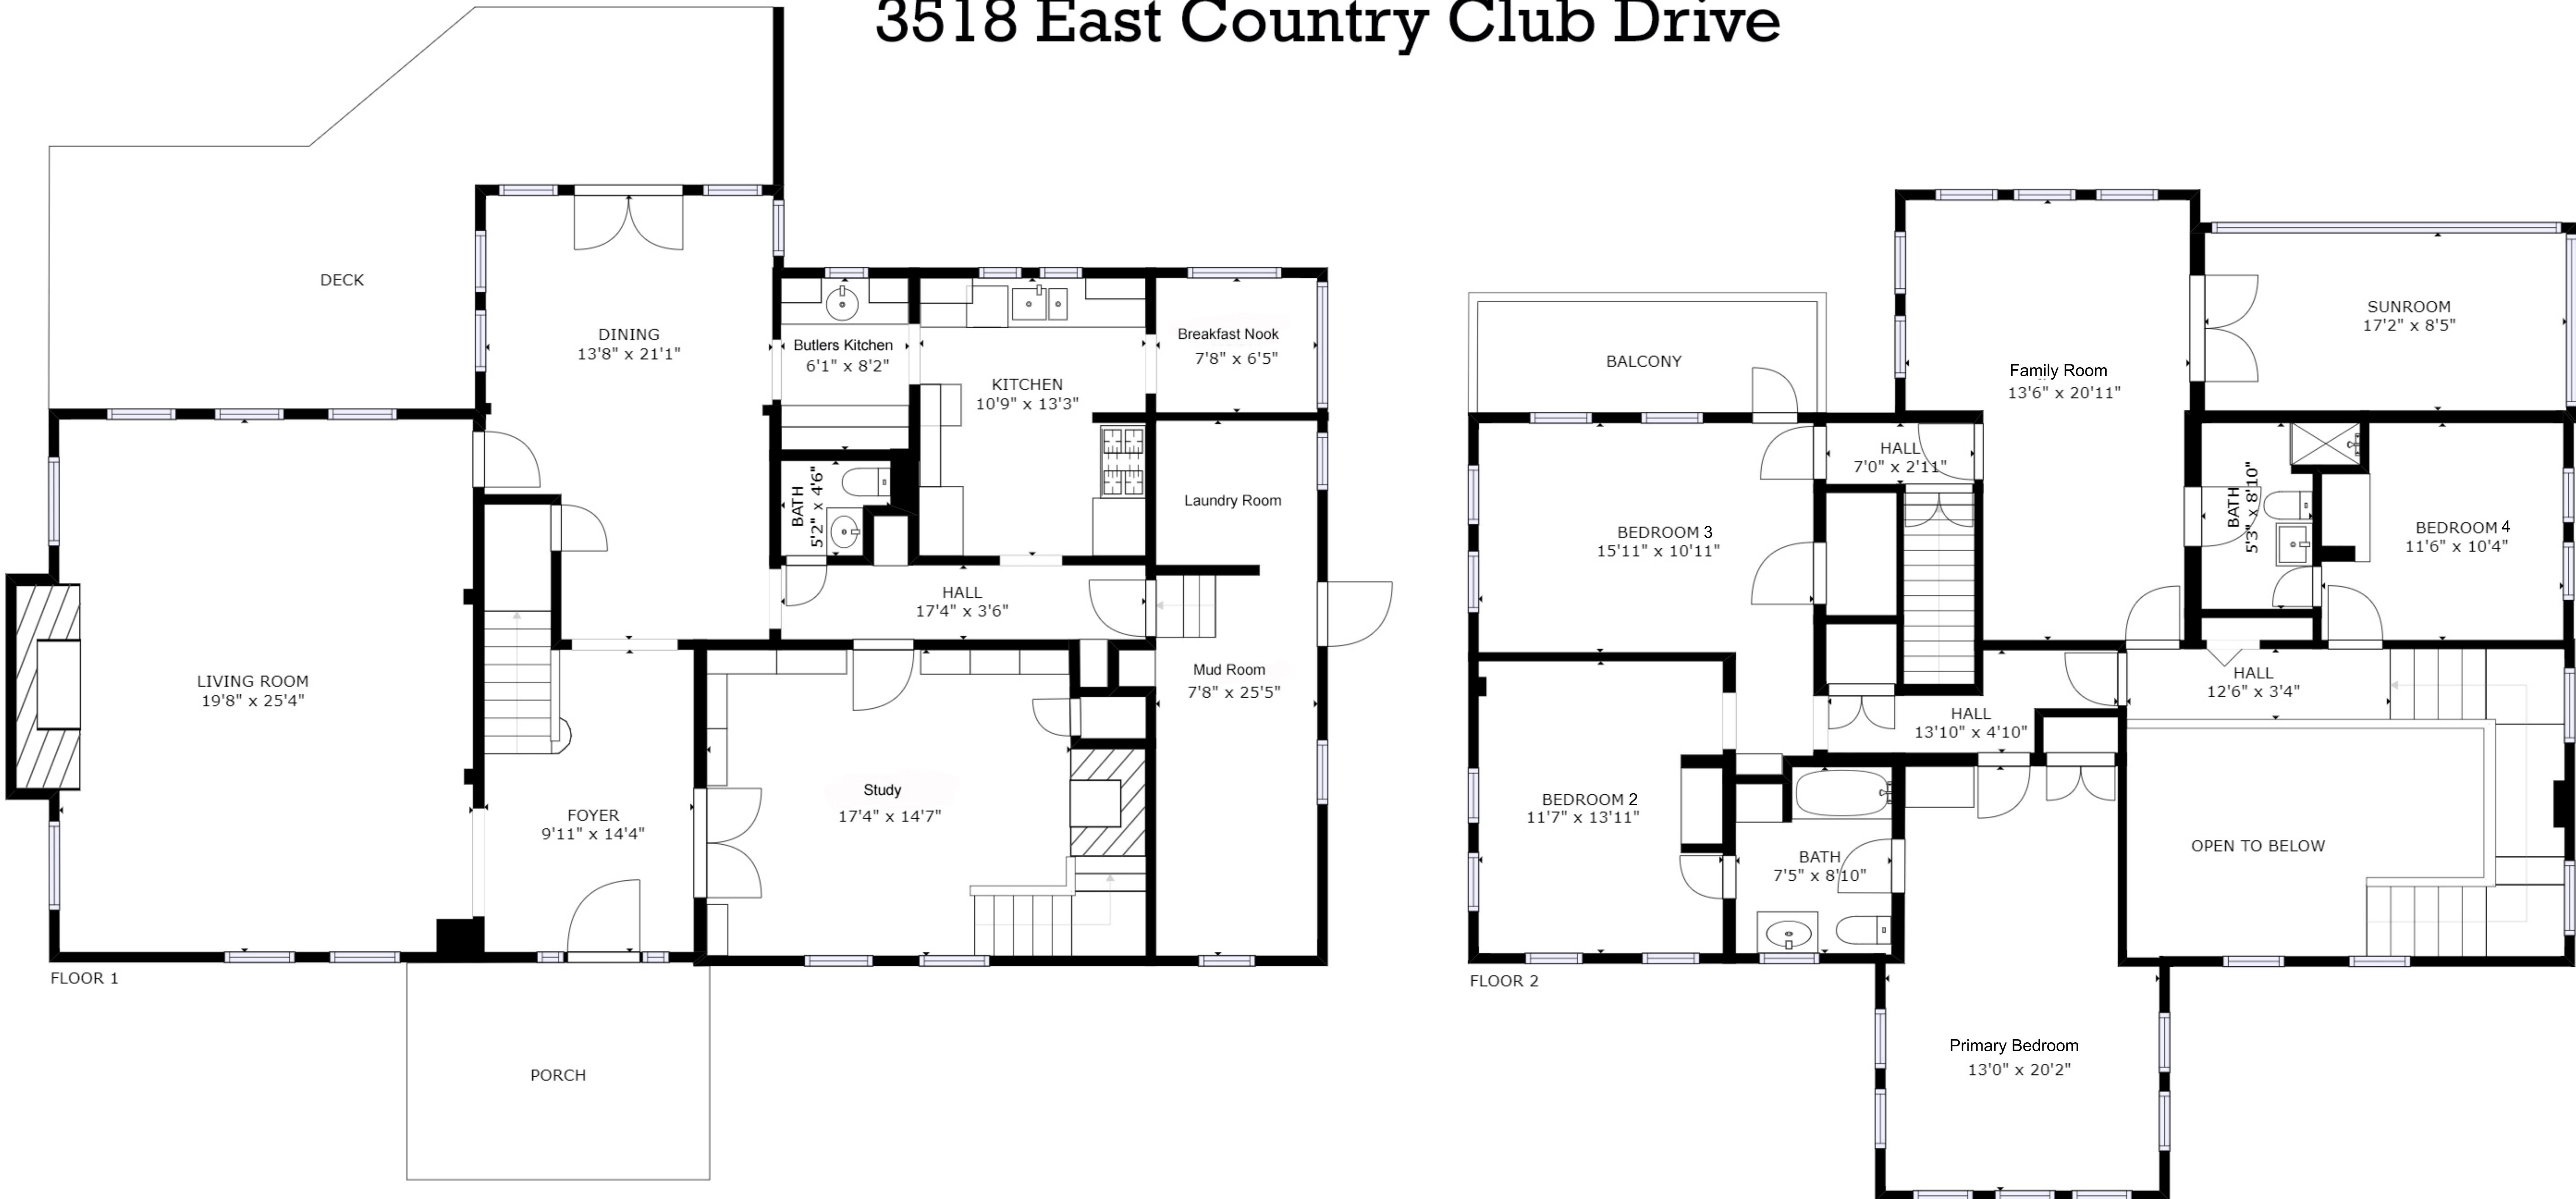

3518 East Country Club Drive

Presented by
Tarl Anderson Properties

GROSS INTERNAL AREA
 FLOOR 1: 1859 sq ft, FLOOR 2: 1592 sq ft
 TOTAL: 3452 sq ft
 SIZES AND DIMENSIONS ARE APPROXIMATE, ACTUAL MAY VARY.