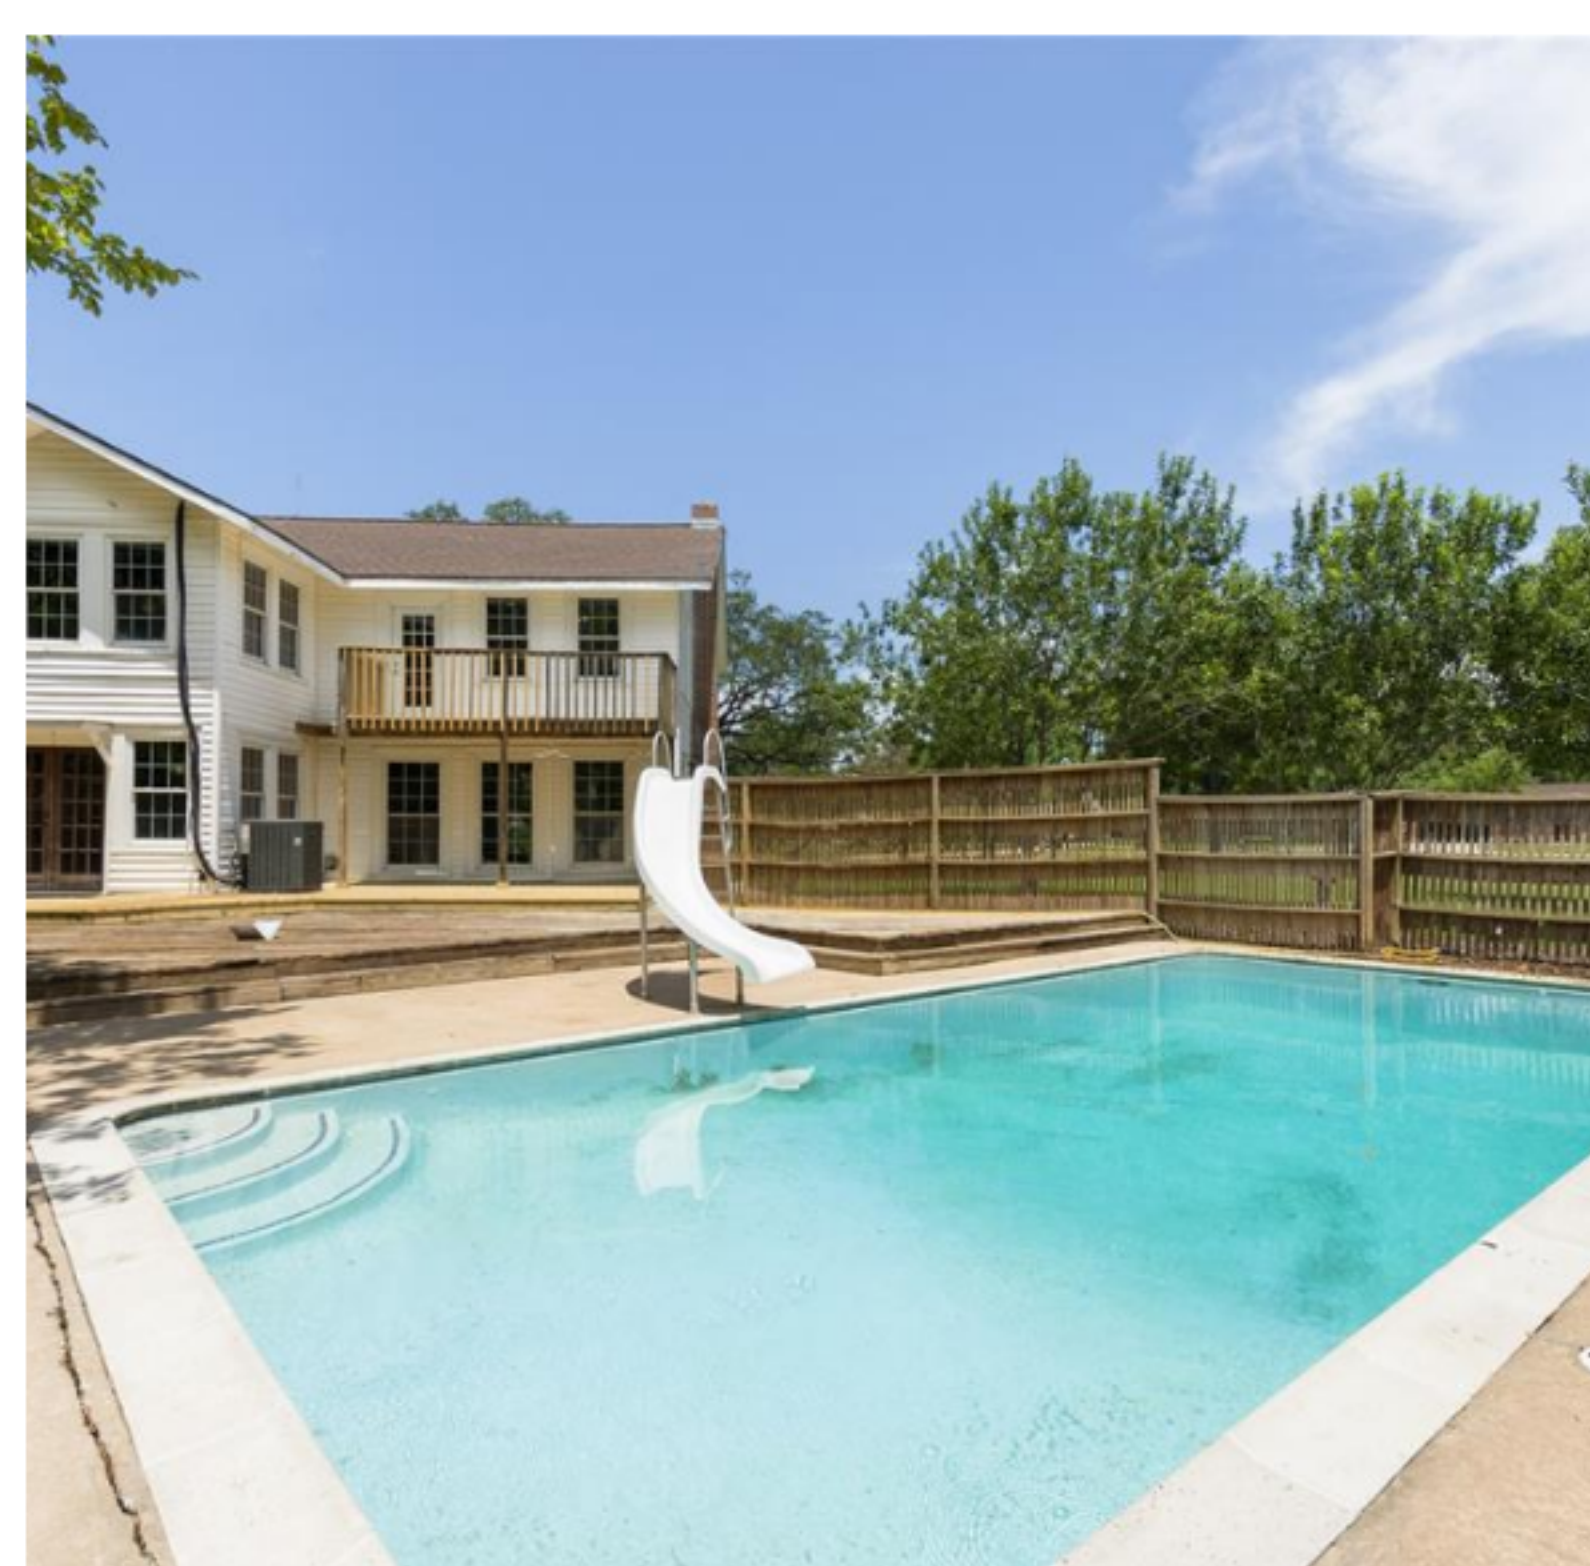

3518 E COUNTRY CLUB DRIVE, SHOREACRES, TX 77571

5 BD | 3 BA | 3,278 SQ. FT | 2.61 ACRE LOT

OFFERED AT

\$299,900

ABOUT THIS PROPERTY

Here's your chance to own a beautiful piece of history on 2.61 acres near the ocean! This charming and unique home has so much to offer including a gorgeous study with a fireplace, a beautiful sun-room, a second floor balcony overlooking your private pool, and so much more. All of this and just within 10 minutes from the Kemah Boardwalk, Sylvan Beach, and Houston Yacht Club. Explore the entire house now using our 3D Virtual Tour!