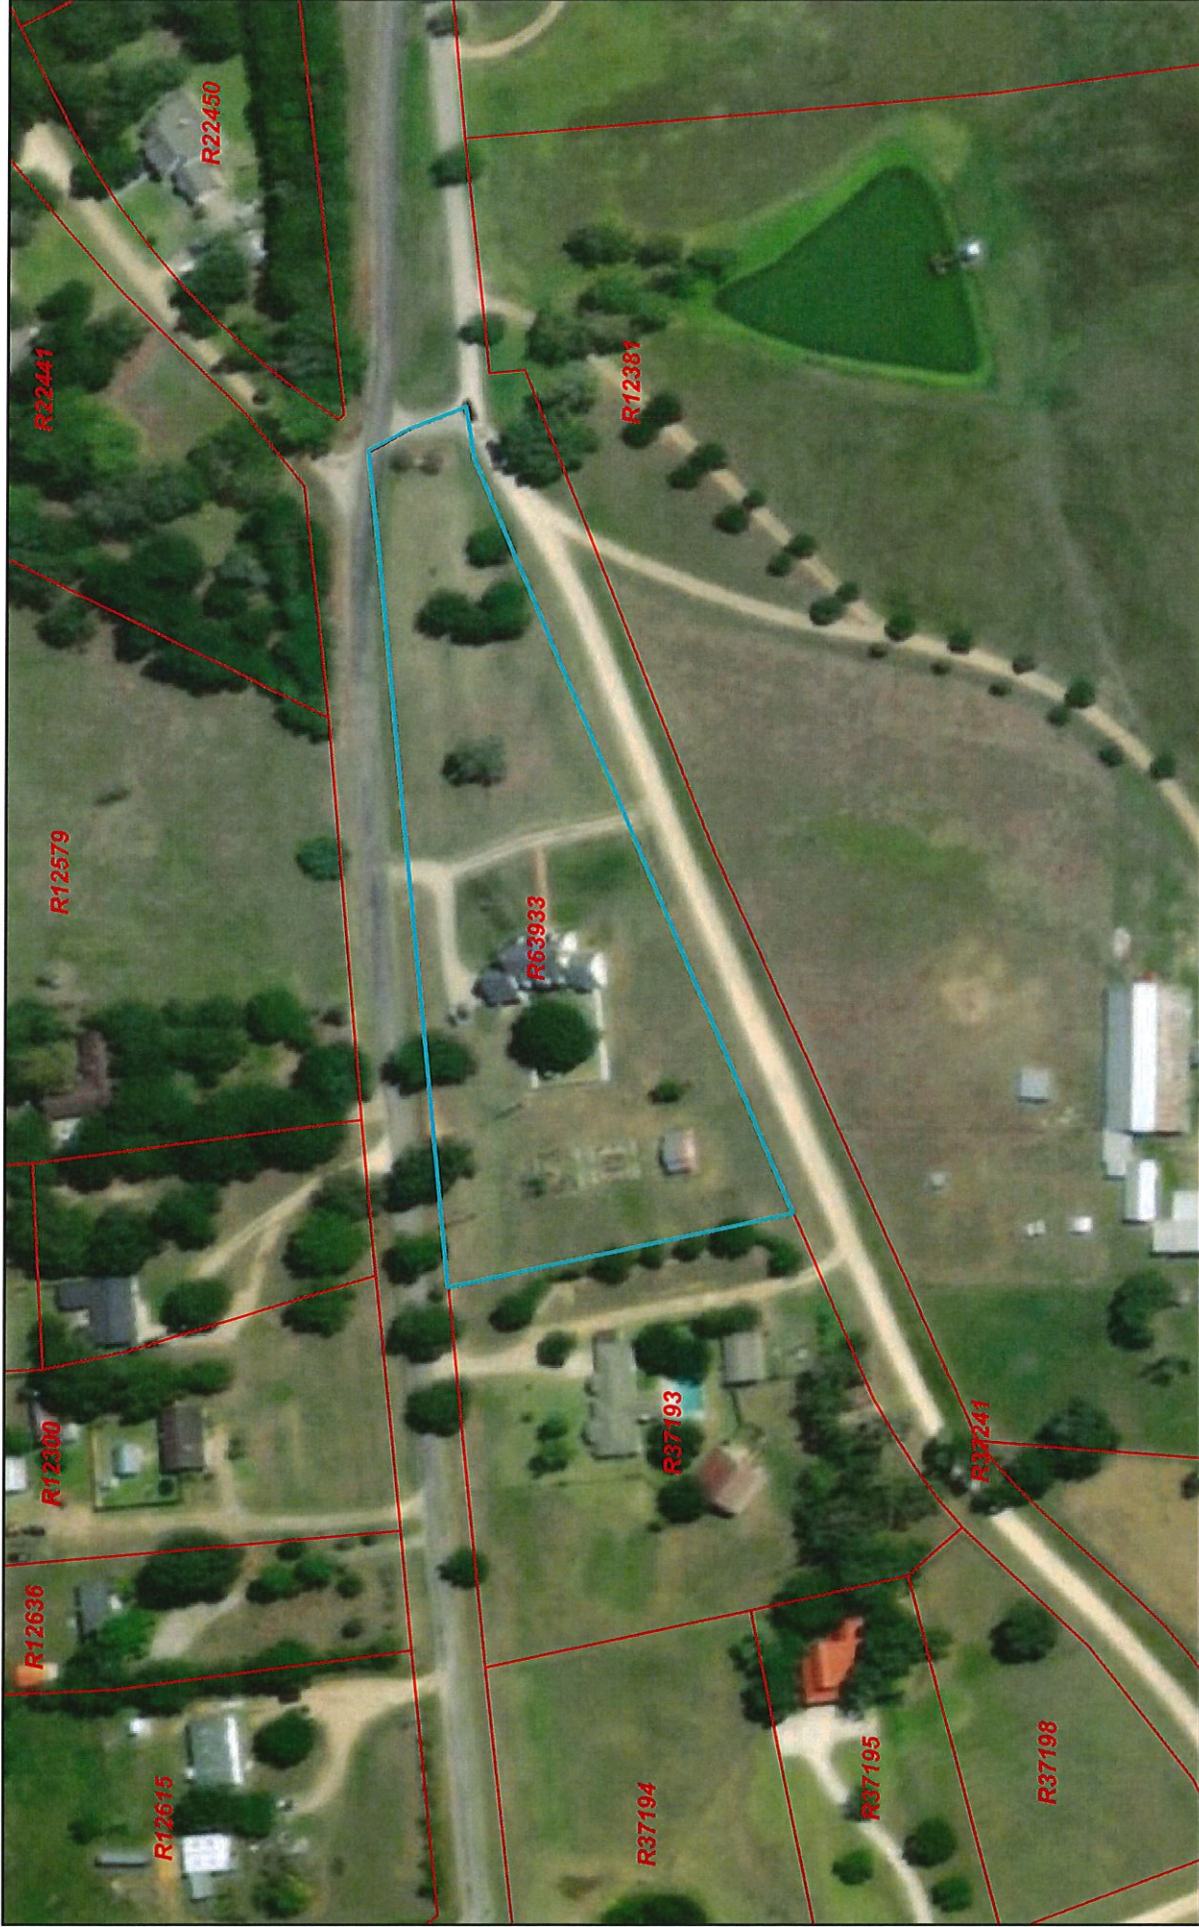

Washington CAD Web Map

7/22/2020, 2:25:28 PM

Source: Esri, Maxar, GeoEye, Earthstar Geographics, CNES/Airbus DS,

Washington County Appraisal District, BIS Consulting -
Disclaimer: This product is for informational purposes only and has not been prepared for or be suitable for legal, engineering, or surveying purposes. It does not represent an on-the-ground survey and represents only the approximate relative location of boundaries.

2685 Old Mill Creek, Brenham
Texas, AC +/-

 Boundary

Lindi Camaron Team
P: 9794514645

<http://lindicamaronteam.buybrenham.com/>

601 Medical Court

The information contained herein was obtained from sources deemed to be reliable. MapRight Services makes no warranties or guarantees as to the completeness or accuracy thereof.