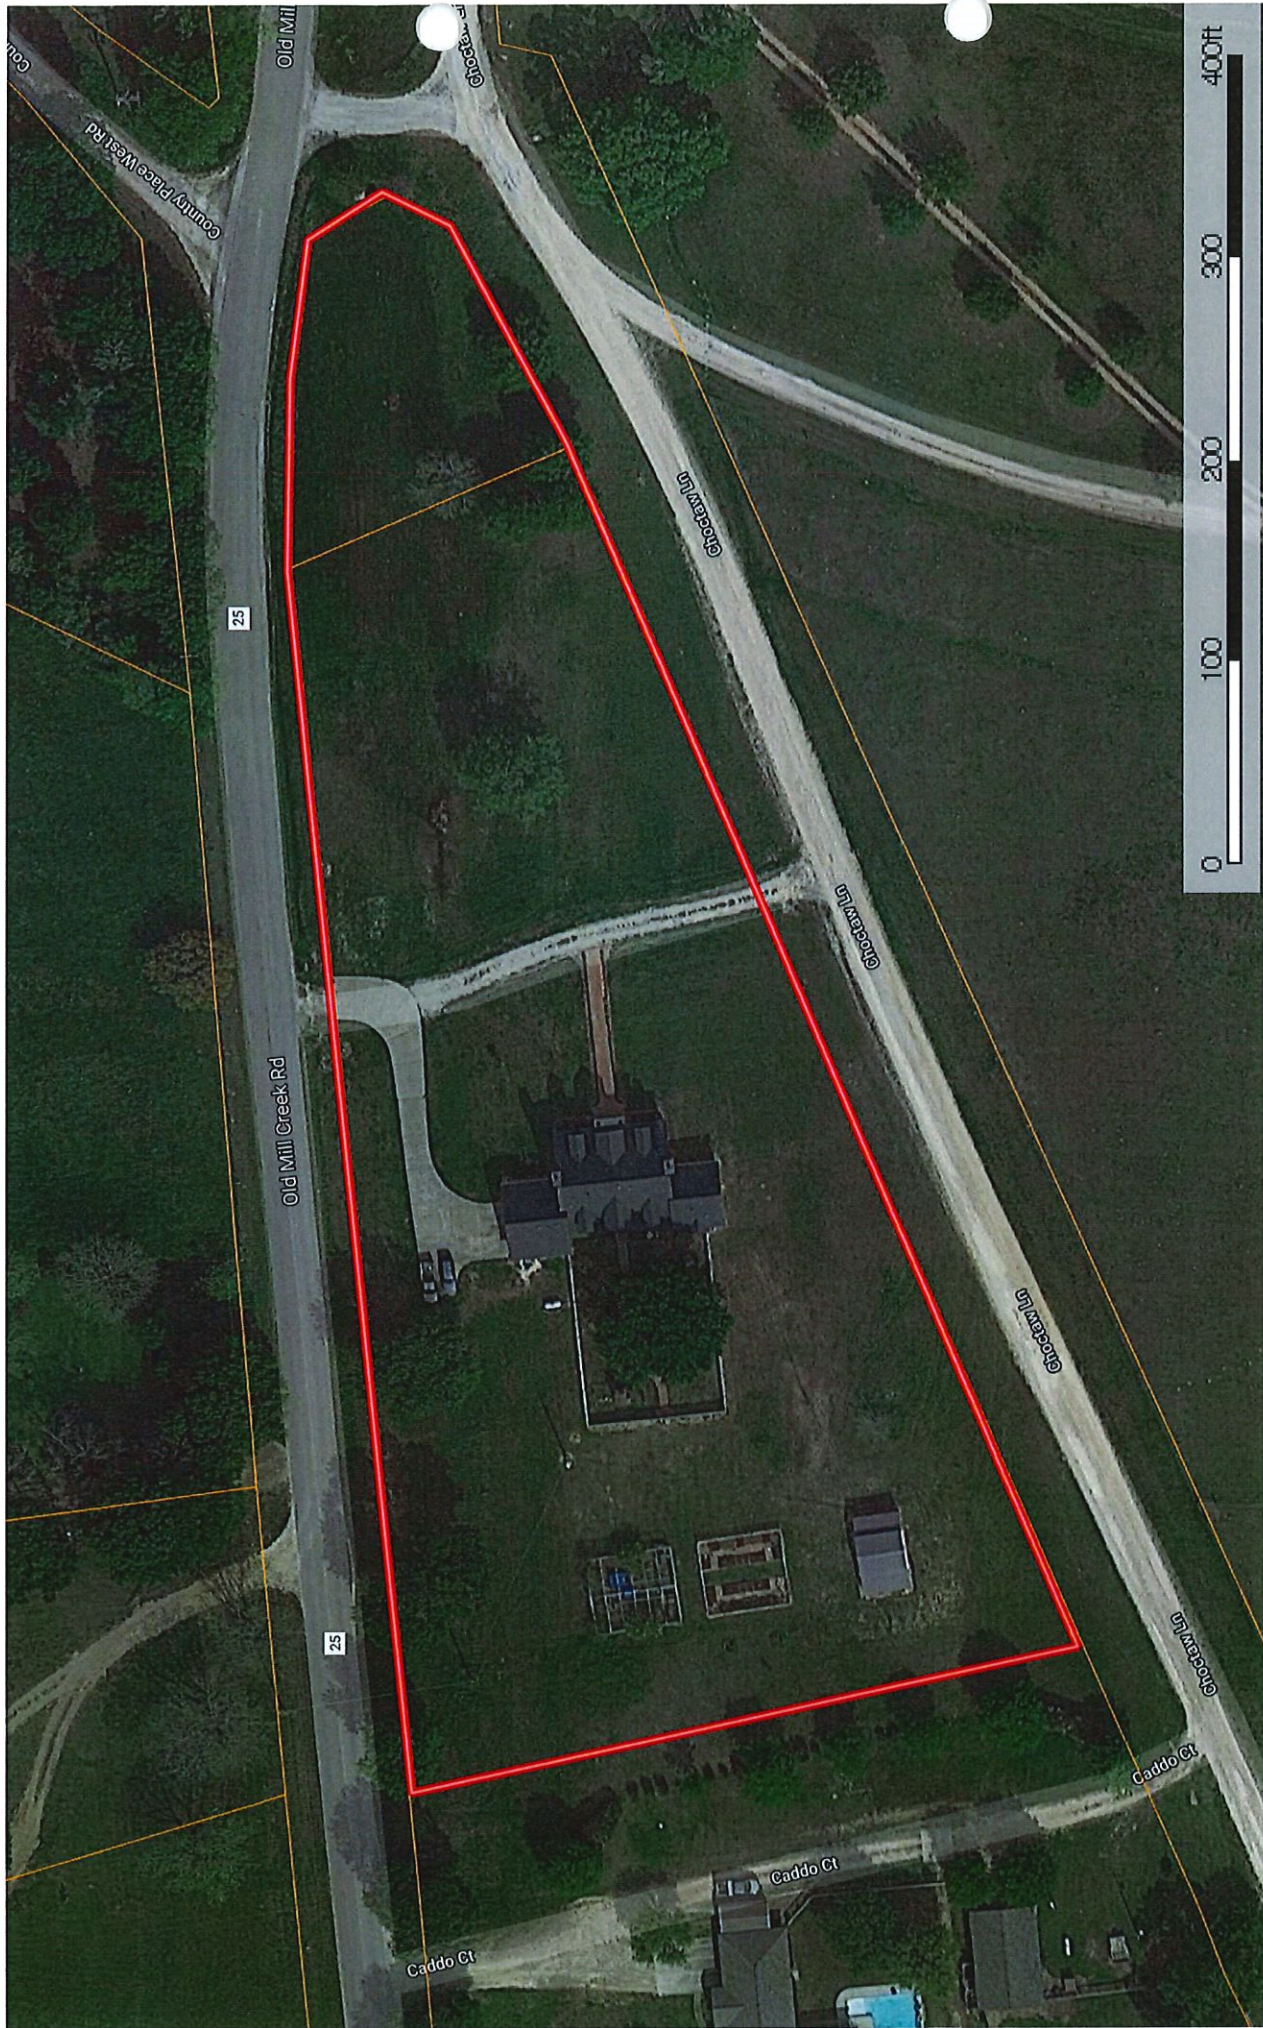

Washington CAD Web Map

7/22/2020, 2:25:28 PM

Source: Esri, Maxar, GeoEye, Earthstar Geographics, CNES/Airbus DS,

Washington County Appraisal District, BIS Consulting -
Disclaimer: This product is for informational purposes only and has not been prepared for or be suitable for legal, engineering, or surveying purposes. It does not represent an on-the-ground survey and represents only the approximate relative location of boundaries.

2685 Old Mill Creek, Brenham
Texas, AC +/-

 Boundary

Lindi Camaron Team
P: 9794514645

<http://lindicamaronteam.buybrenham.com/>

601 Medical Court

The information contained herein was obtained from sources deemed to be reliable. MapRight Services makes no warranties or guarantees as to the completeness or accuracy thereof.