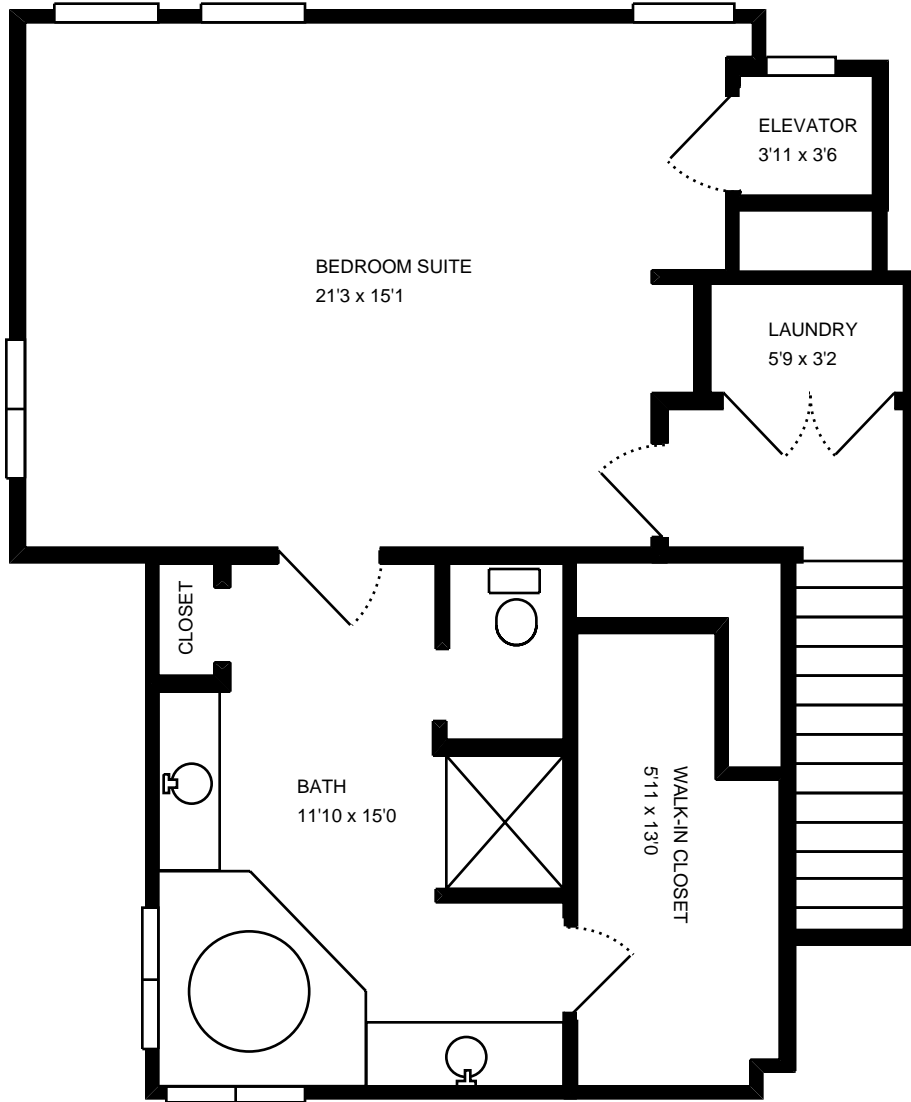

Property Address:
3808 Glen Arbor Dr
Houston, TX 77025

Measure #16094371

Property Address:
3808 Glen Arbor Dr
Houston, TX 77025

Measure #16094371

Property Address:
3808 Glen Arbor Dr
Houston, TX 77025

Measure #16094371