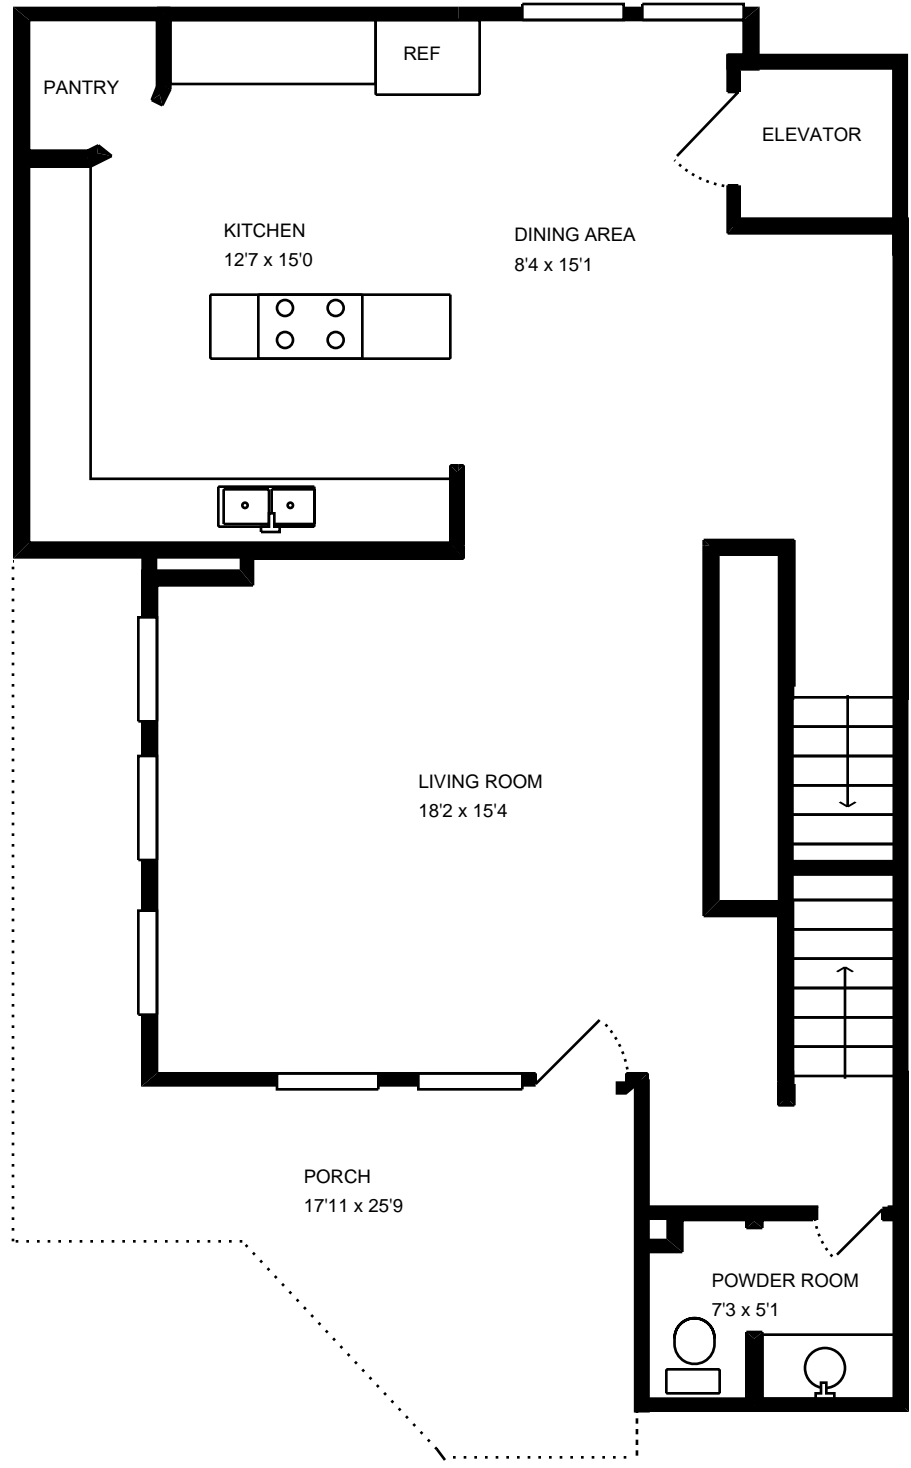

Property Address:
3808 Glen Arbor Dr
Houston, TX 77025

Measure #16094371

Property Address:
3808 Glen Arbor Dr
Houston, TX 77025

Measure #16094371

Property Address:
3808 Glen Arbor Dr
Houston, TX 77025

Measure #16094371