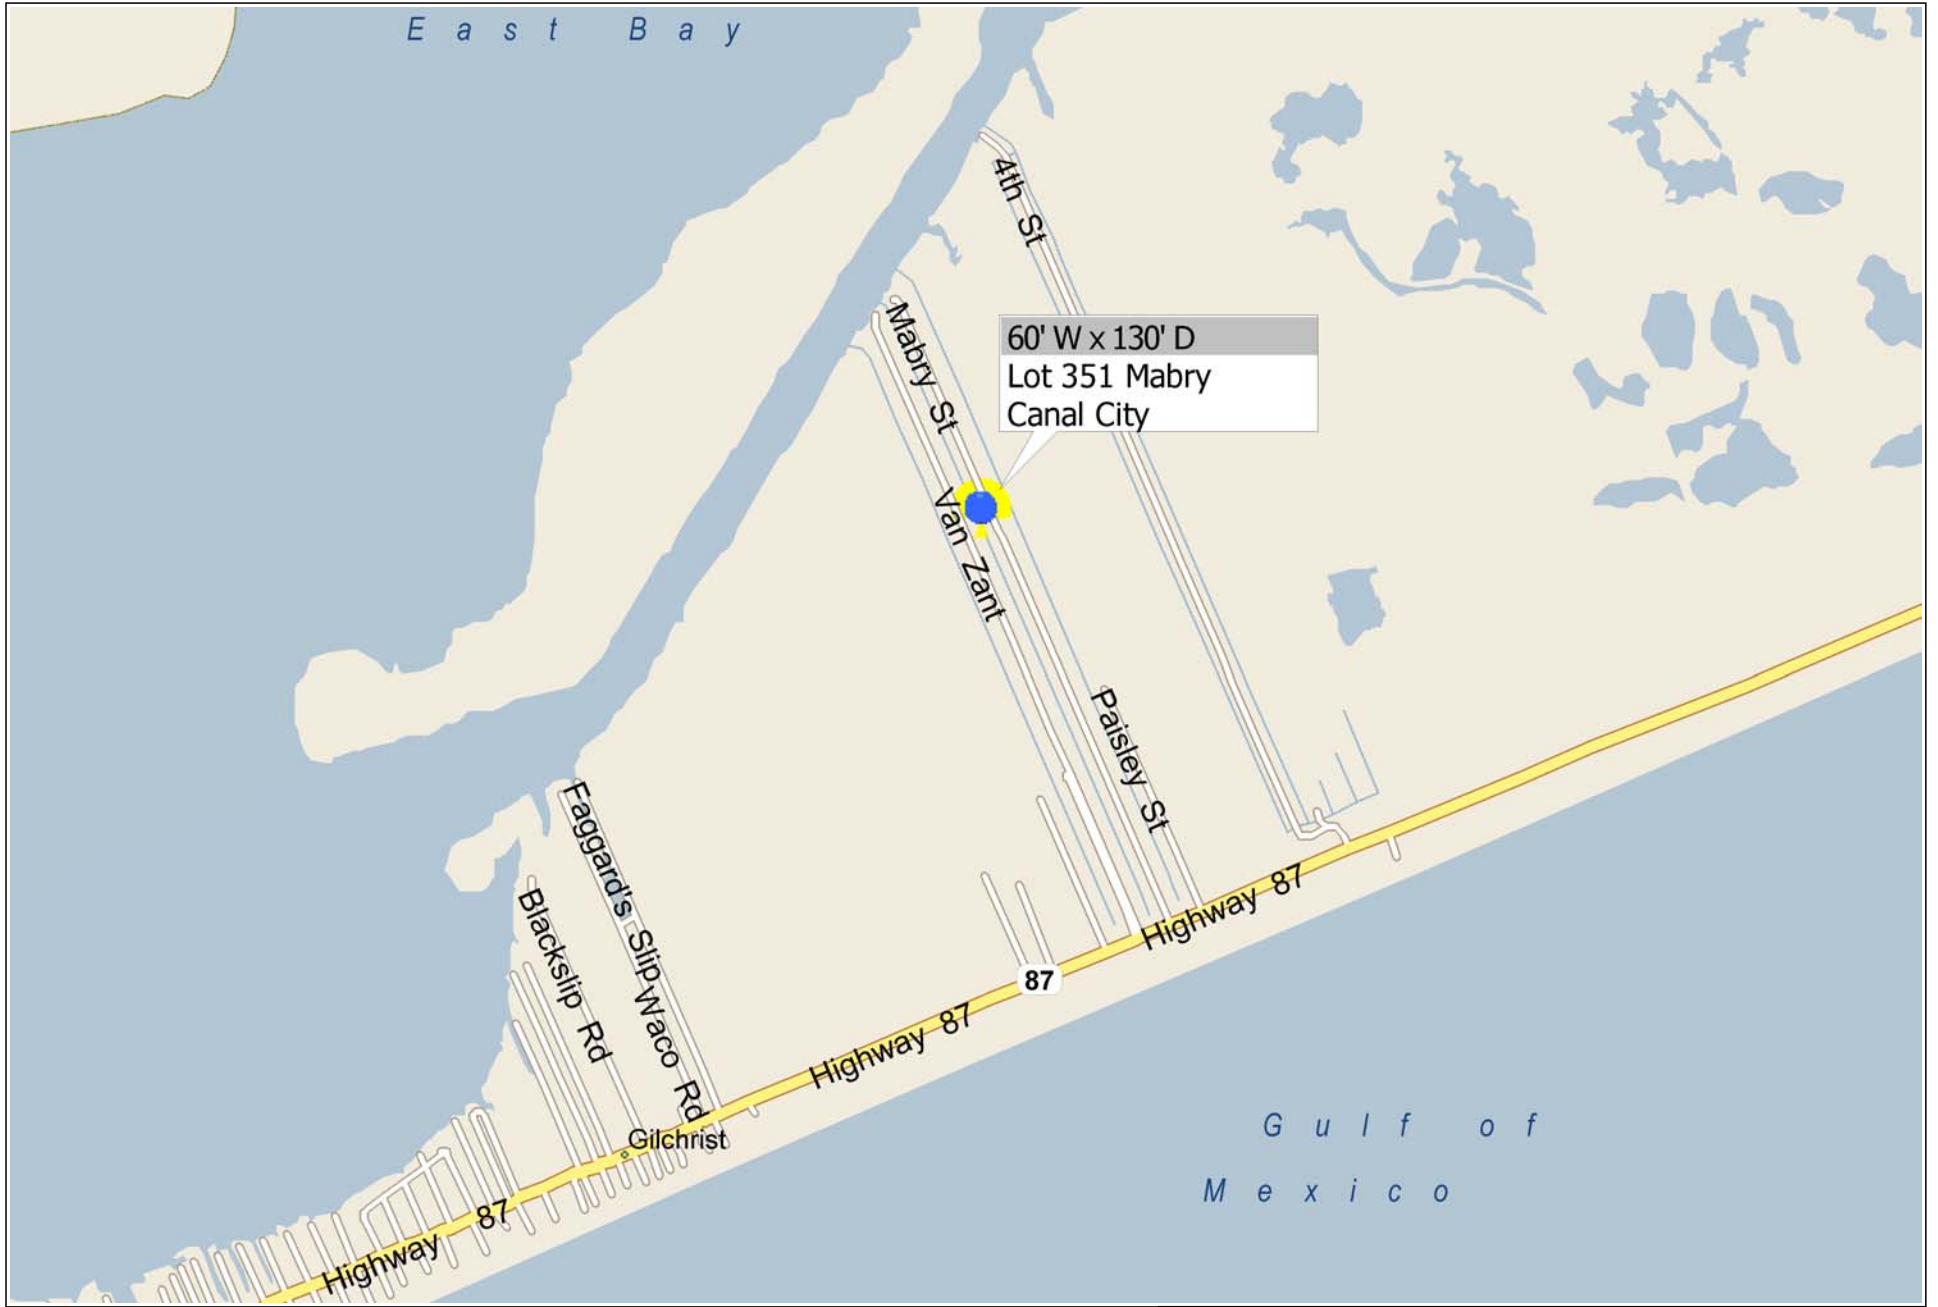

Lot 351 Mabry ~ Canal City [60'W x 130'D]

60' W x 130' D
Lot 351 Mabry
Canal City

0 mi 0.2 0.4 0.6 0.8 1 1.2 1.4

Mabry

Mabry

Mabry