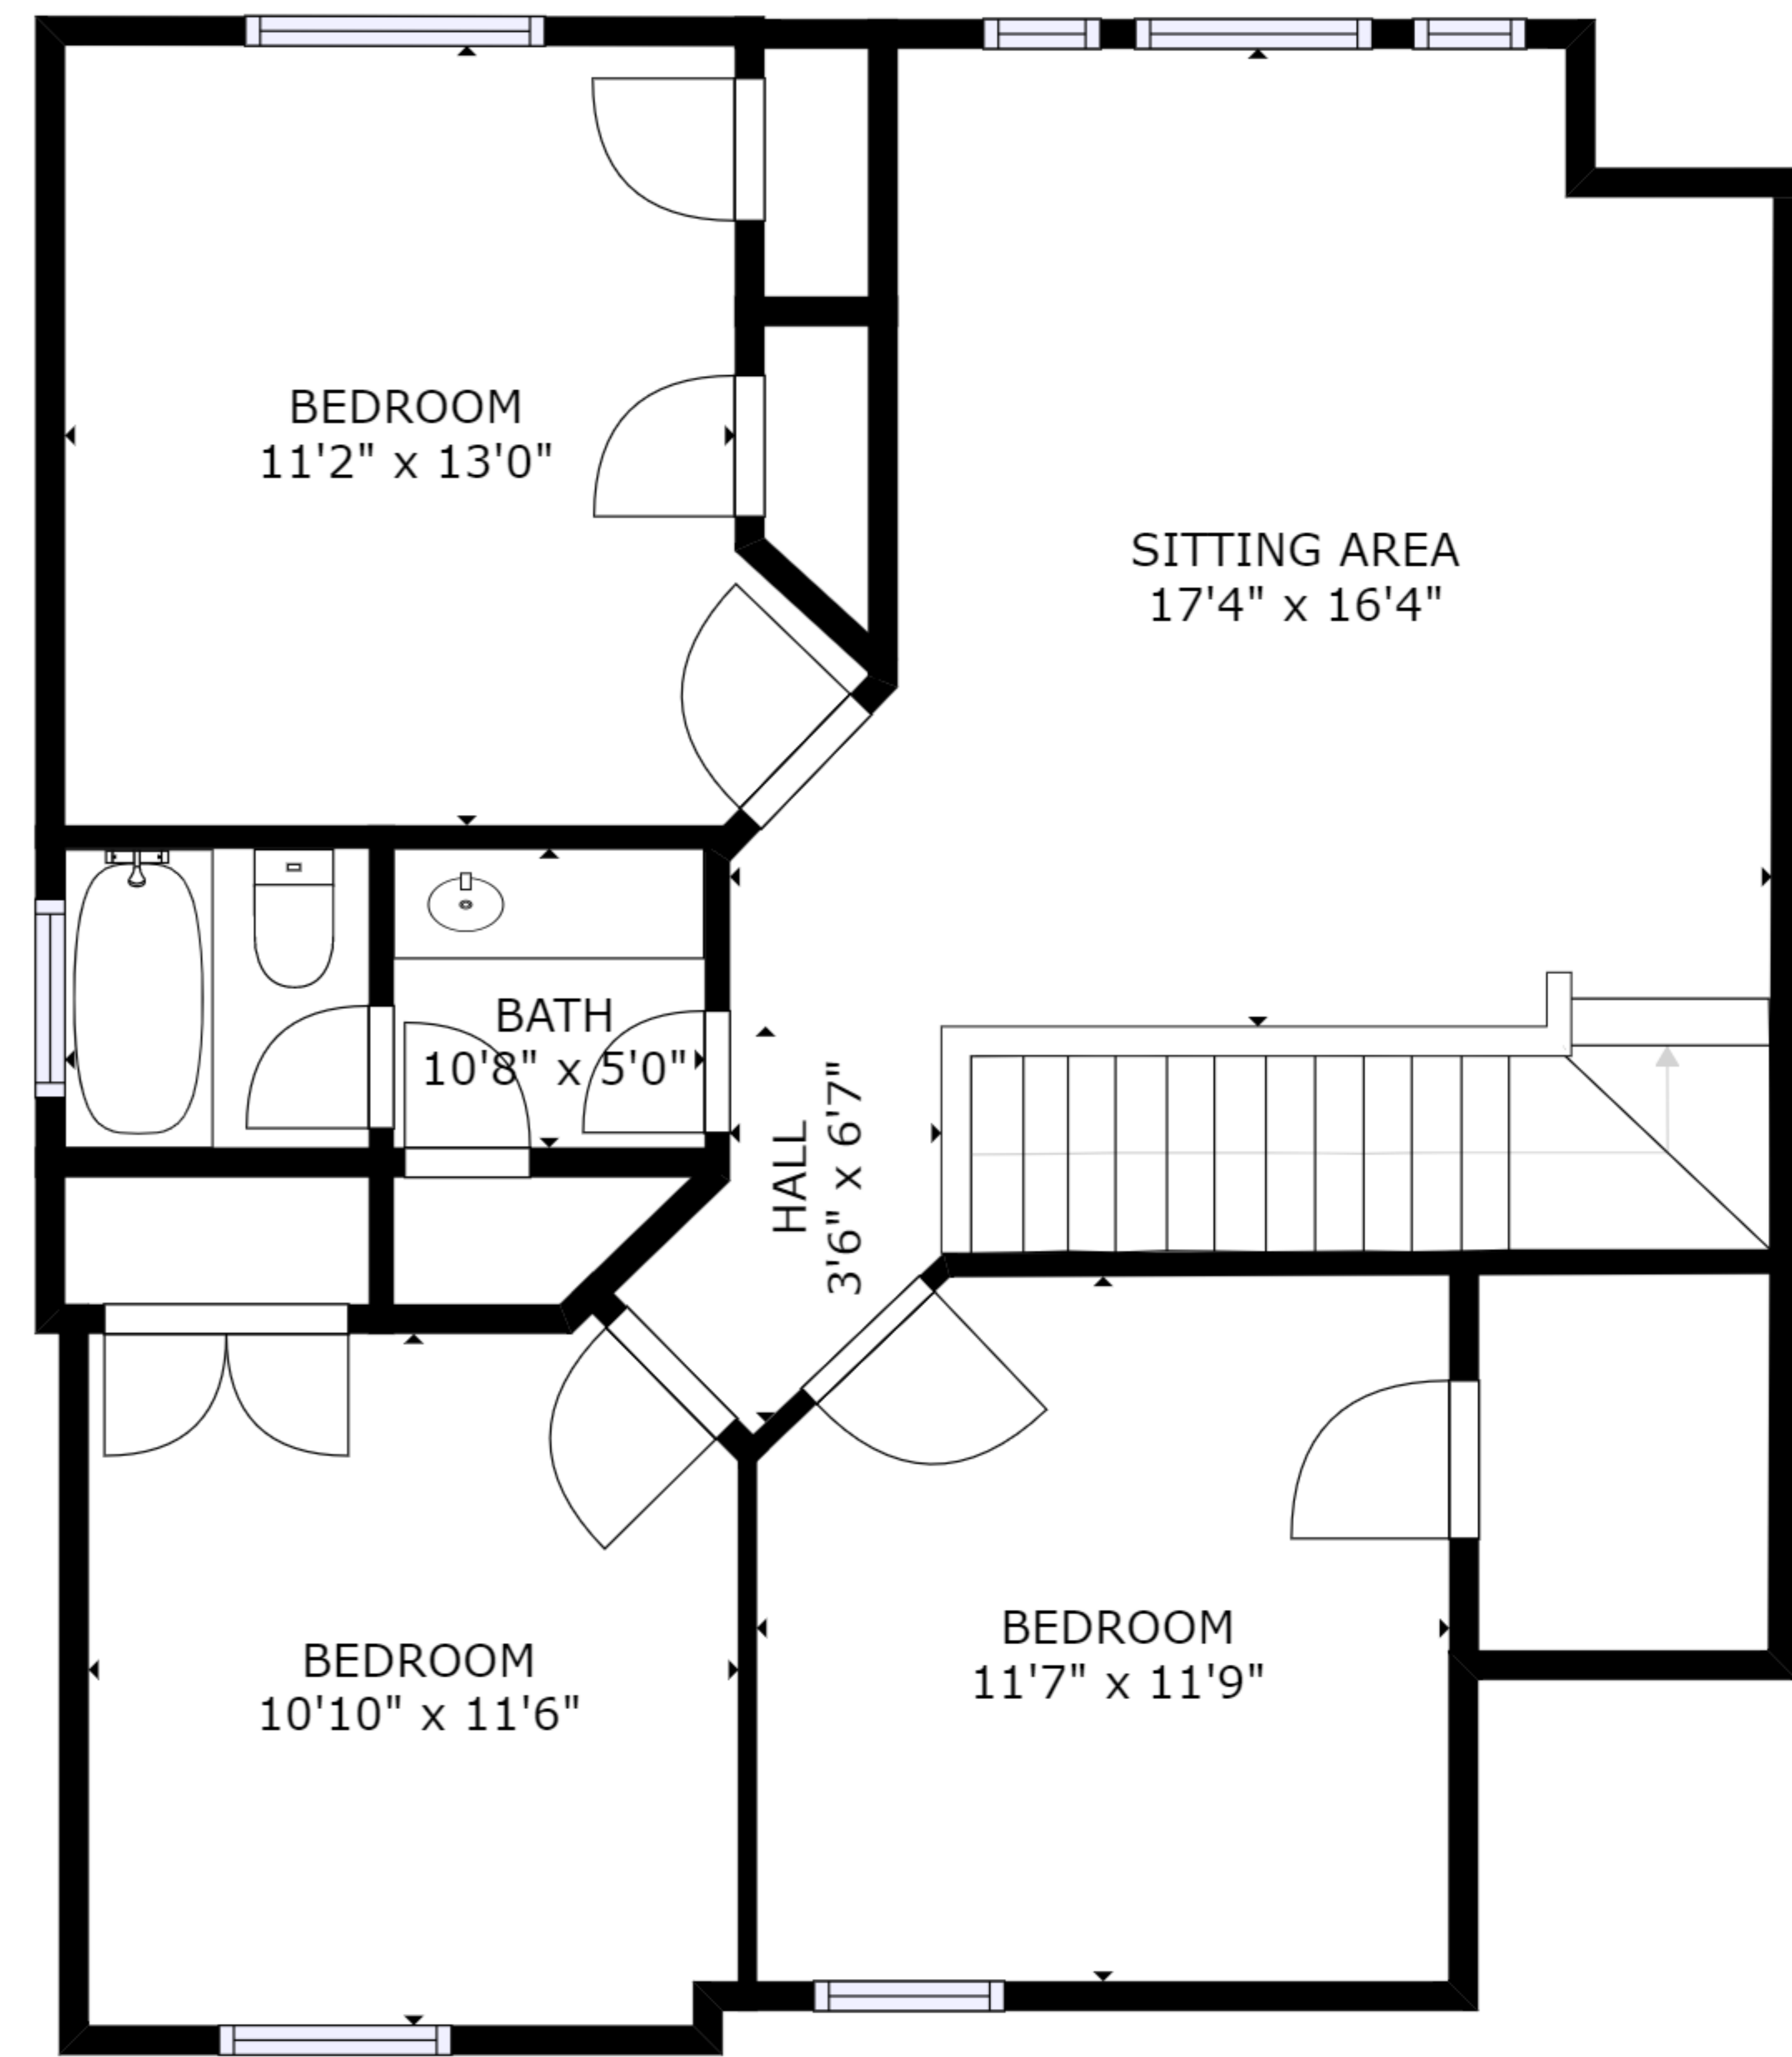

FLOOR 1

FLOOR 2

GROSS INTERNAL AREA
 FLOOR 1: 1215 sq ft, FLOOR 2: 881 sq ft
 TOTAL: 2096 sq ft
 SIZES AND DIMENSIONS ARE APPROXIMATE, ACTUAL MAY VARY.