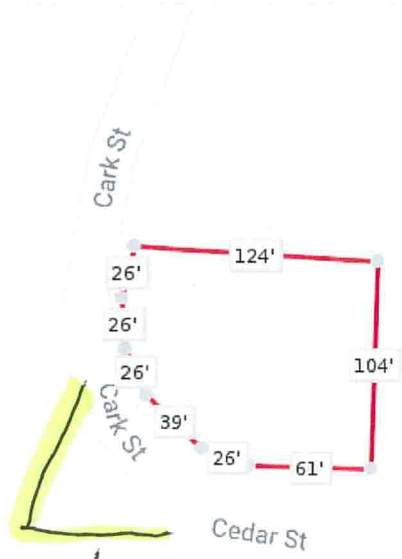

PROPERTY MAP

Google

*Lot Dimensions are Estimated

Additional
Piece of
Property

25 yards
Map data ©2020

Google

200 yards
Map data ©2020