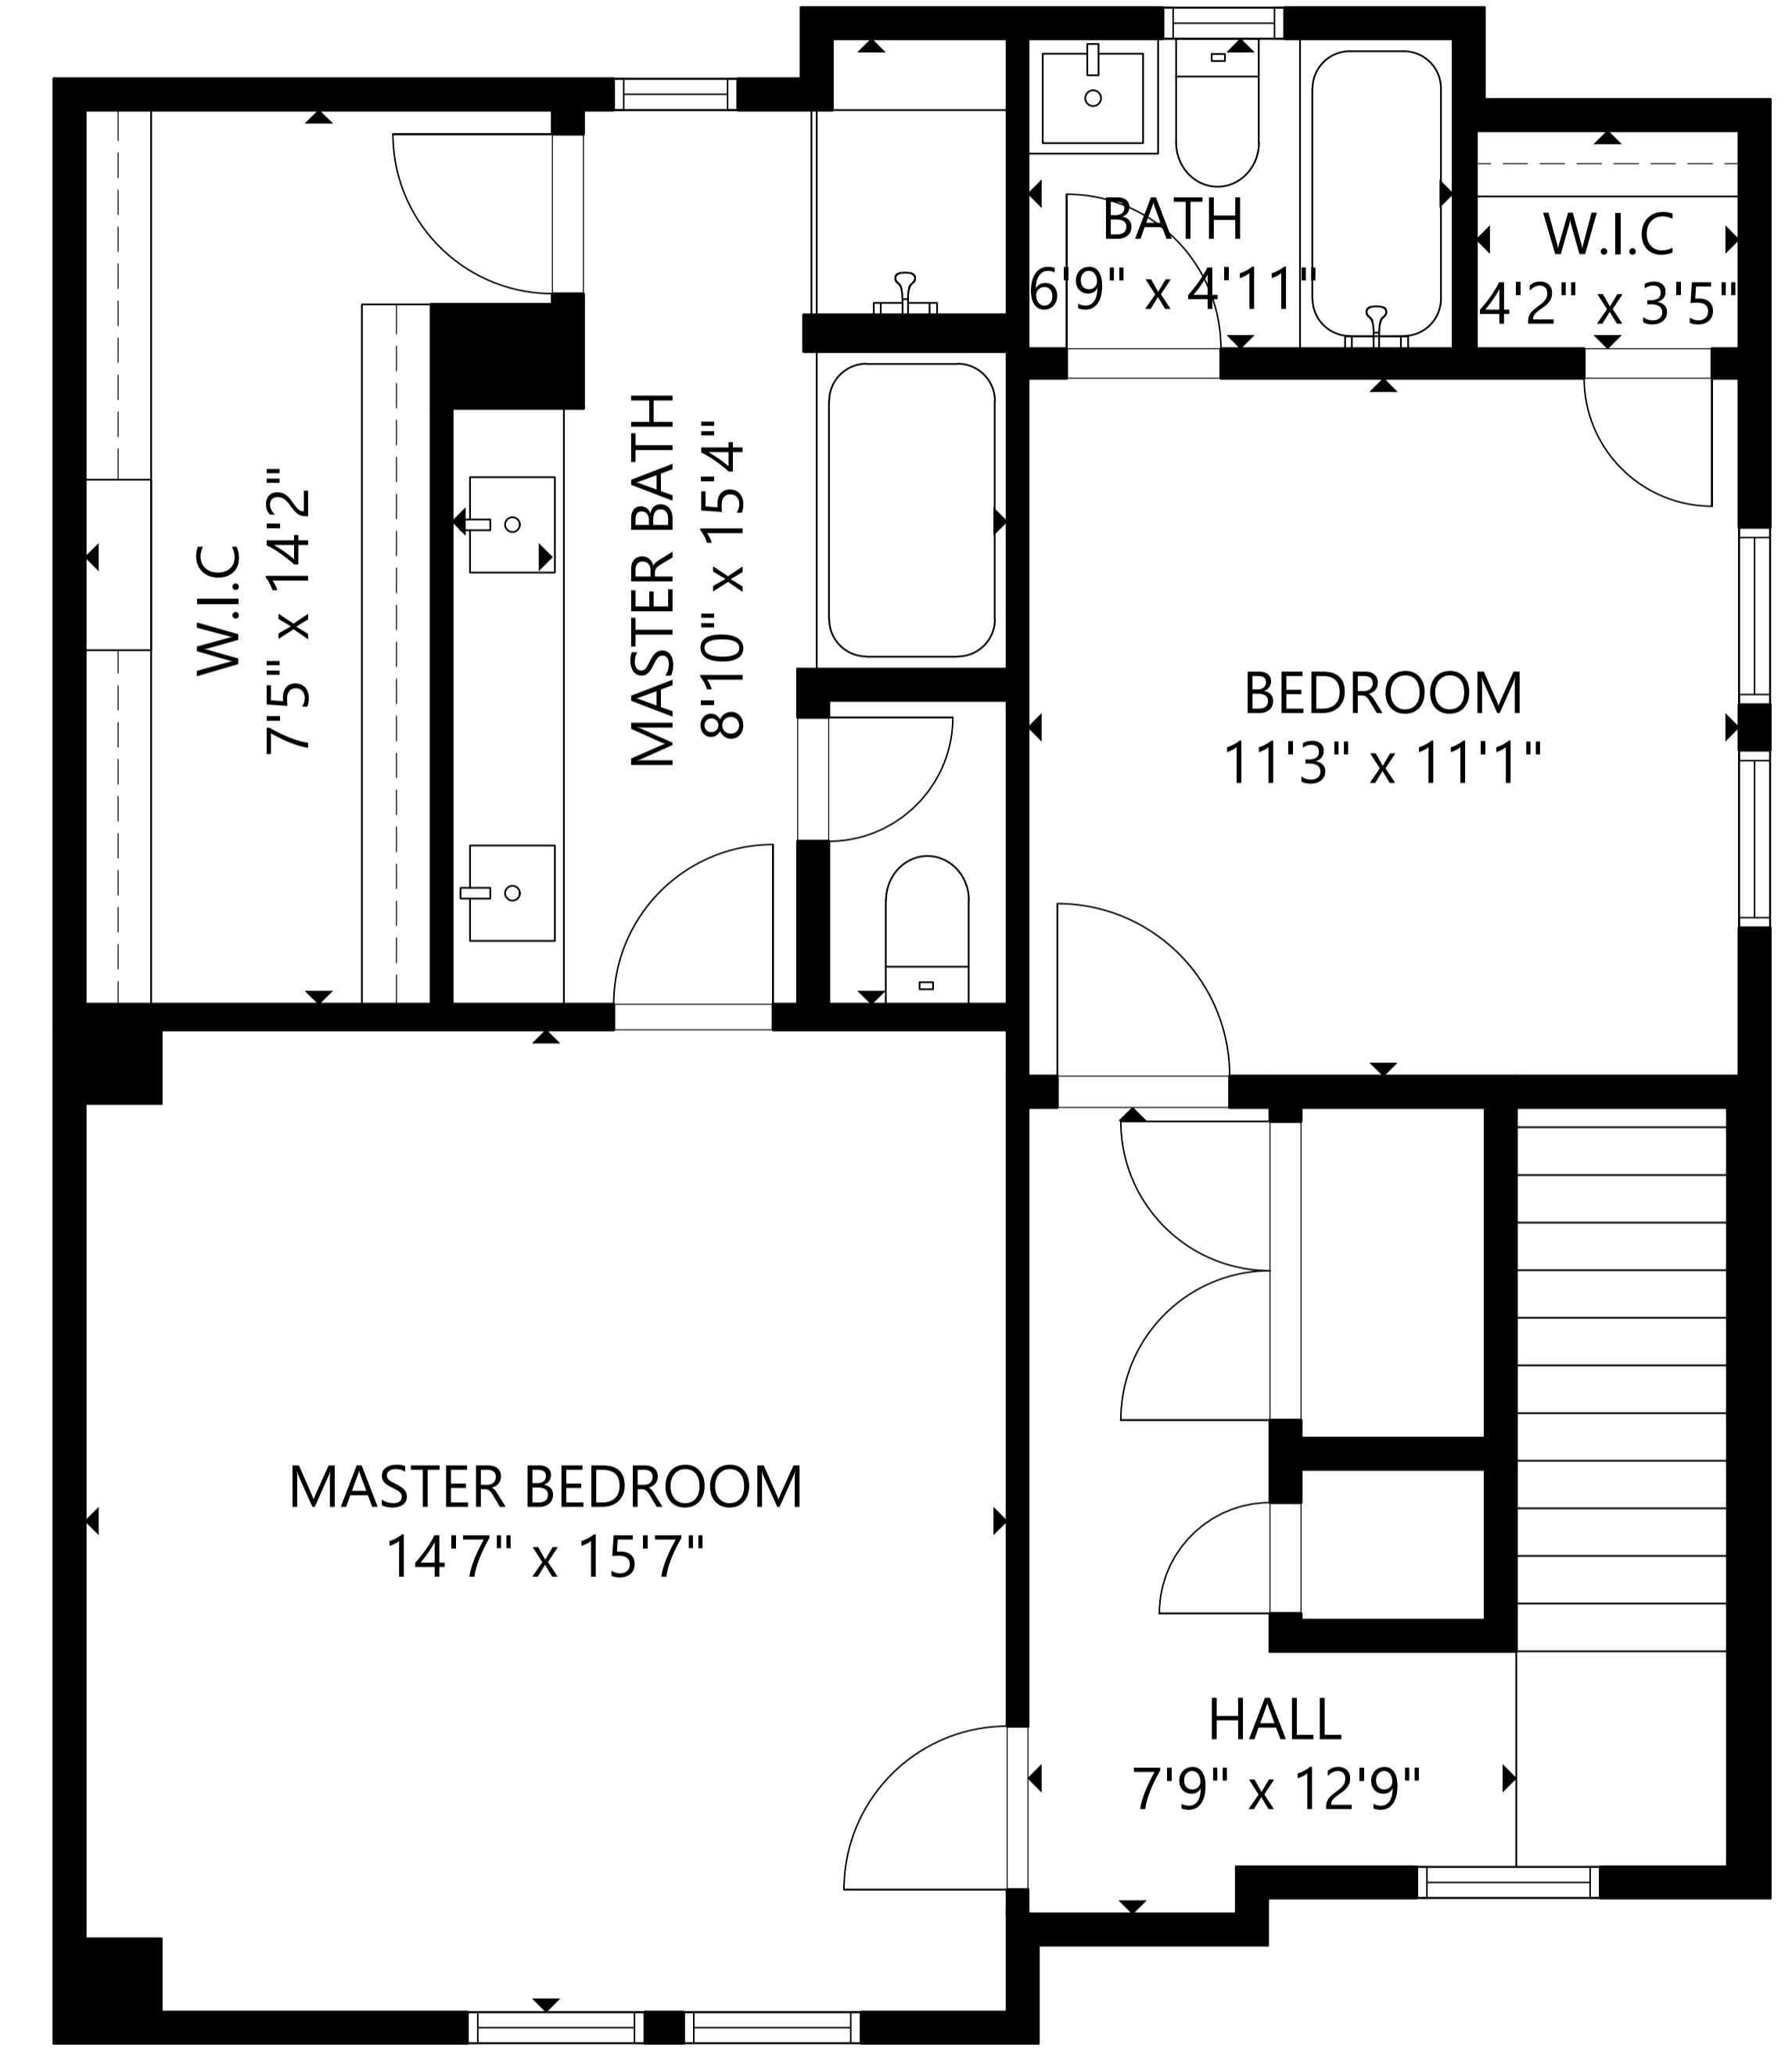

FLOOR 1

FLOOR 2

FLOOR 3

GROSS INTERNAL AREA
 TOTAL: 1,930 sq ft
 FLOOR 1: 399 sq ft, FLOOR 2: 758 sq ft
 FLOOR 3: 773 sq ft
 GARAGE: 327 sq ft

SIZE AND DIMENSIONS ARE APPROXIMATE, ACTUAL MAY VARY.