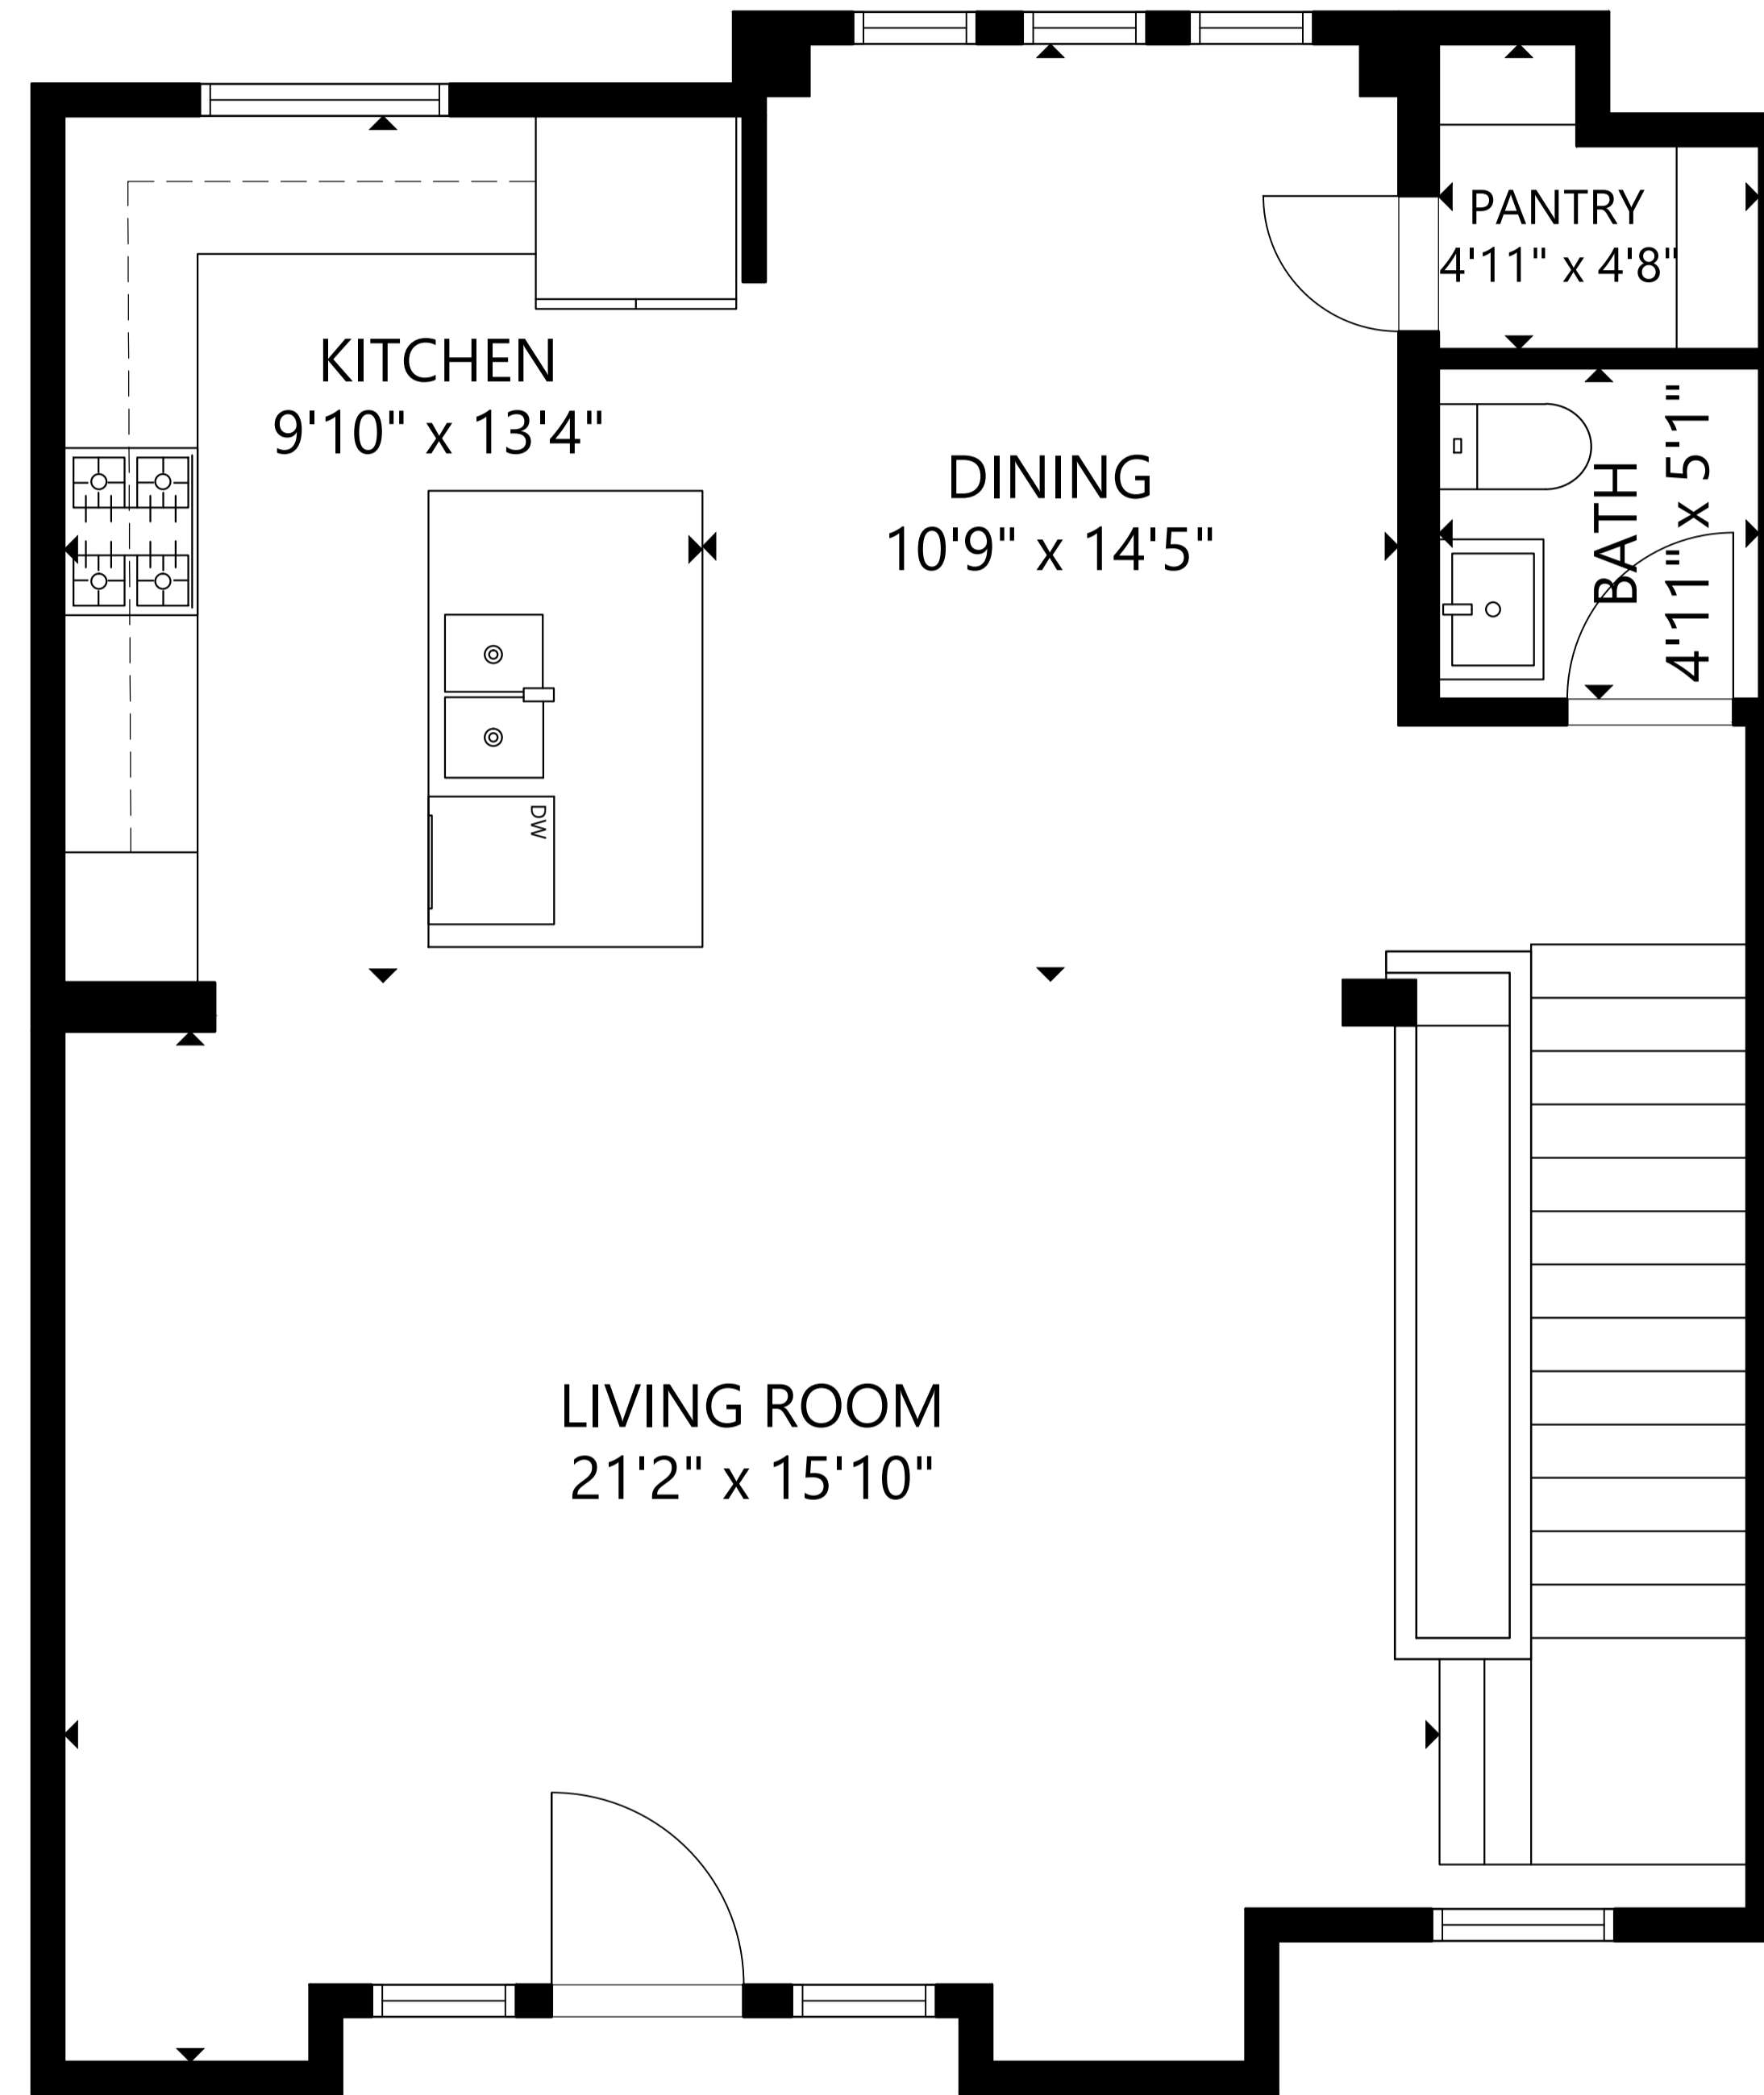

FLOOR 1

FLOOR 2

FLOOR 3

GROSS INTERNAL AREA
 TOTAL: 1,930 sq ft
 FLOOR 1: 399 sq ft, FLOOR 2: 758 sq ft
 FLOOR 3: 773 sq ft
 GARAGE: 327 sq ft

SIZE AND DIMENSIONS ARE APPROXIMATE, ACTUAL MAY VARY.