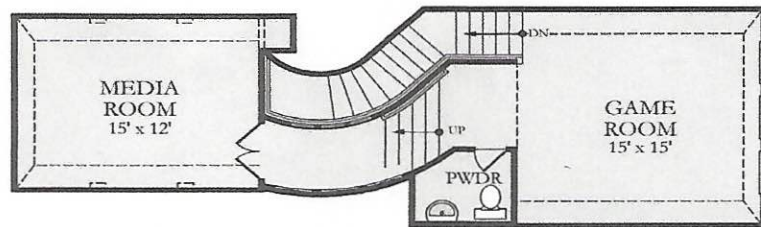

Kingston Collection

Brigsby

Plan 6112

- 4 Bedrooms
- 3.5 Bathrooms
- 3 Car Garage
- 3,662 Sq. Ft.

Options

OPT. OUTDOOR GRILLING AREA

FIRST FLOOR

SECOND FLOOR