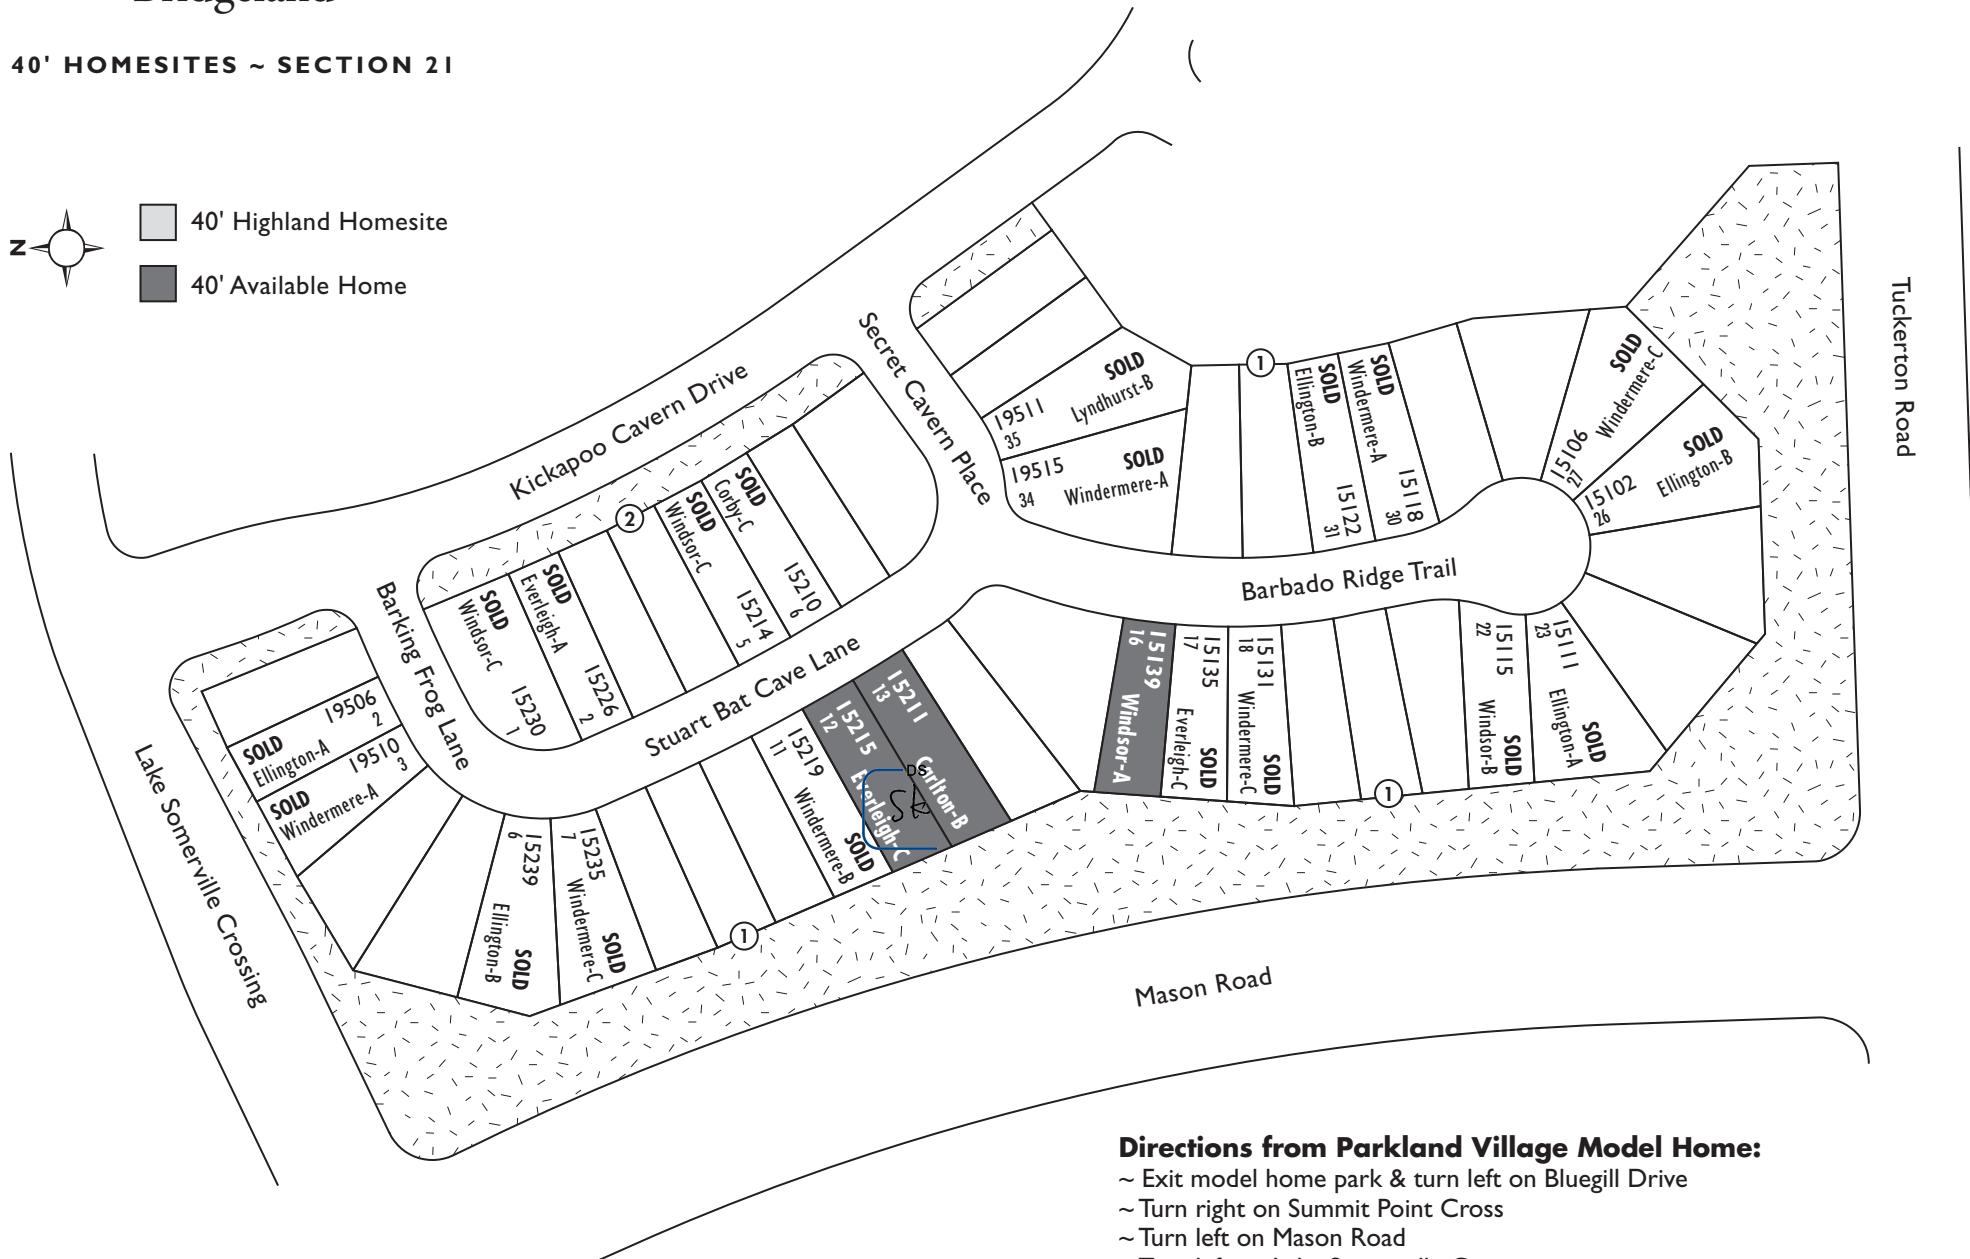

## 40' HOMESITES ~ SECTION 21

- 40' Highland Homesite
- 40' Available Home

**Directions from Parkland Village Model Home:**  
 ~ Exit model home park & turn left on Bluegill Drive  
 ~ Turn right on Summit Point Cross  
 ~ Turn left on Mason Road  
 ~ Turn left on Lake Somerville Crossing  
 ~ Turn right on Kickapoo Cavern Drive

This map is an artist's rendering and is subject to change. The location and depiction of those areas already developed and those areas to be developed are approximate and may not accurately reflect future development. Highland Homes and its affiliates make no representations or warranties as to when or if the development herein will occur.