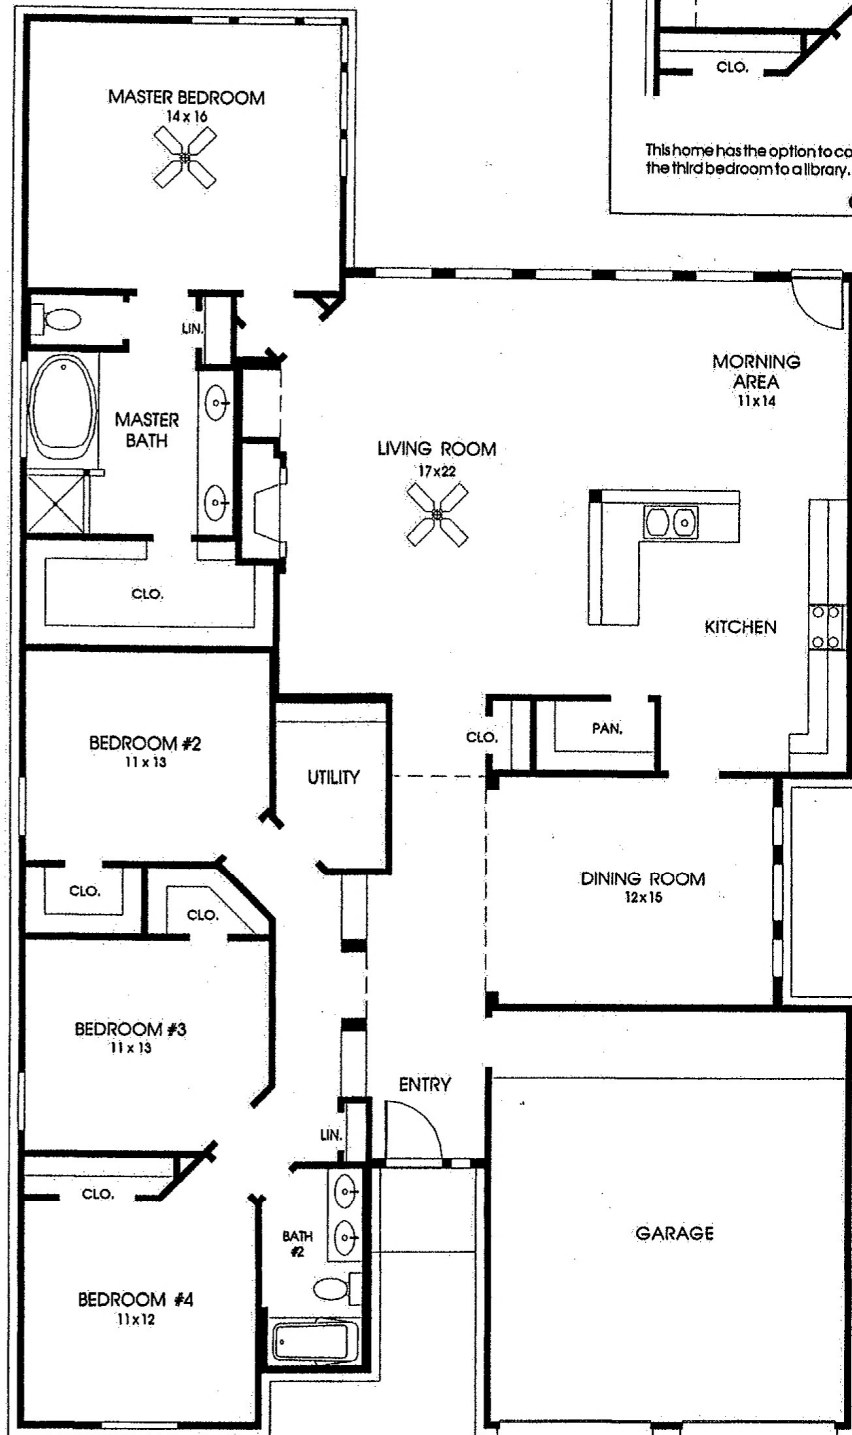

DESIGNS

Plan 2416

This home contains approximately 2,416 square feet and includes four bedrooms and two baths.