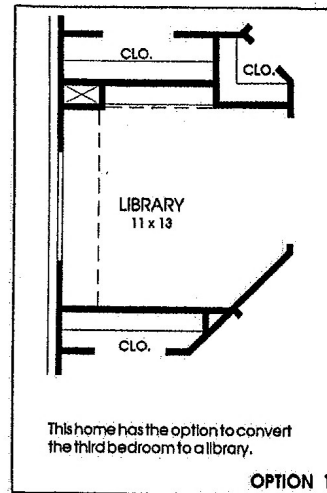

DESIGNS

Plan 2416

This home contains approximately 2,416 square feet and includes four bedrooms and two baths.