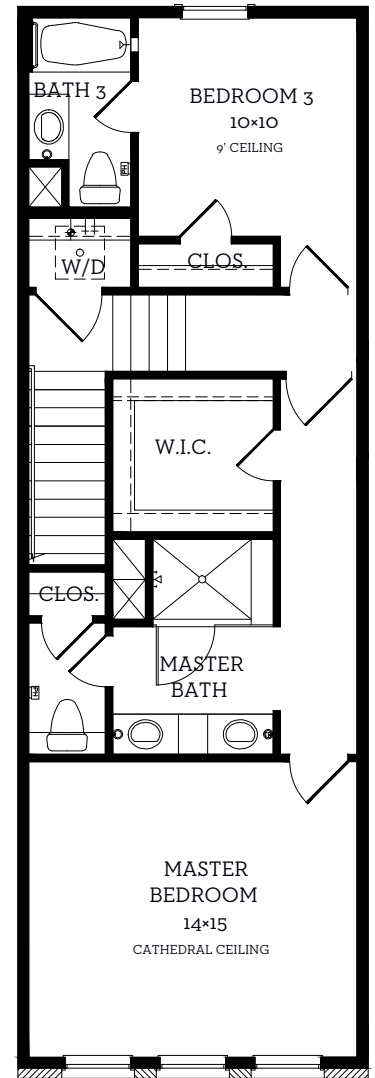

INTOWN

— HOMES —

6010 Matthew Oaks Place

1,420 sq.ft.

2 bedrooms / 2.5 baths

First Floor
83 sq.ft.

Second Floor
616 sq.ft.

Third Floor
721 sq.ft.

All prices, features and plans are subject to change without notice. Square footage is approximate. No representation or warranties either expressed or implied. Are made as to the accuracy of the information herein or with respect to the suitability, usability, merchantability or conditions of any property herein described. All rights Reserved. InTownHomes 2018