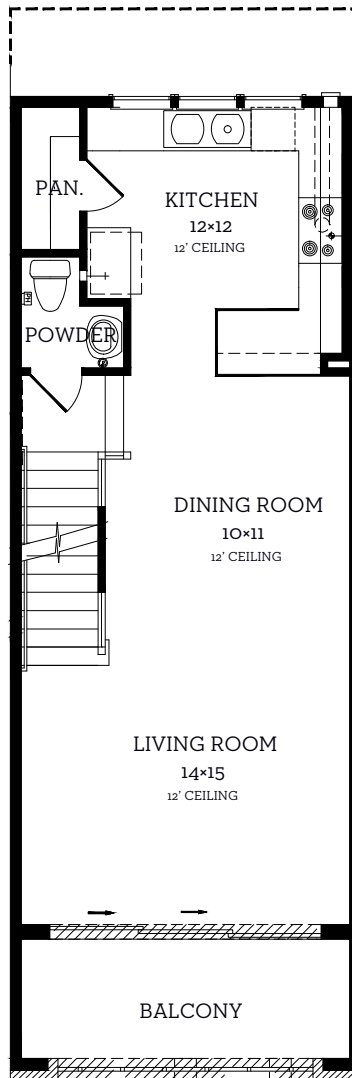

INTOWN

— HOMES —

6010 Matthew Oaks Place

1,420 sq.ft.

2 bedrooms / 2.5 baths

First Floor
83 sq.ft.

Second Floor
616 sq.ft.

Third Floor
721 sq.ft.

All prices, features and plans are subject to change without notice. Square footage is approximate. No representation or warranties either expressed or implied. Are made as to the accuracy of the information herein or with respect to the suitability, usability, merchantability or conditions of any property herein described. All rights Reserved. InTownHomes 2018