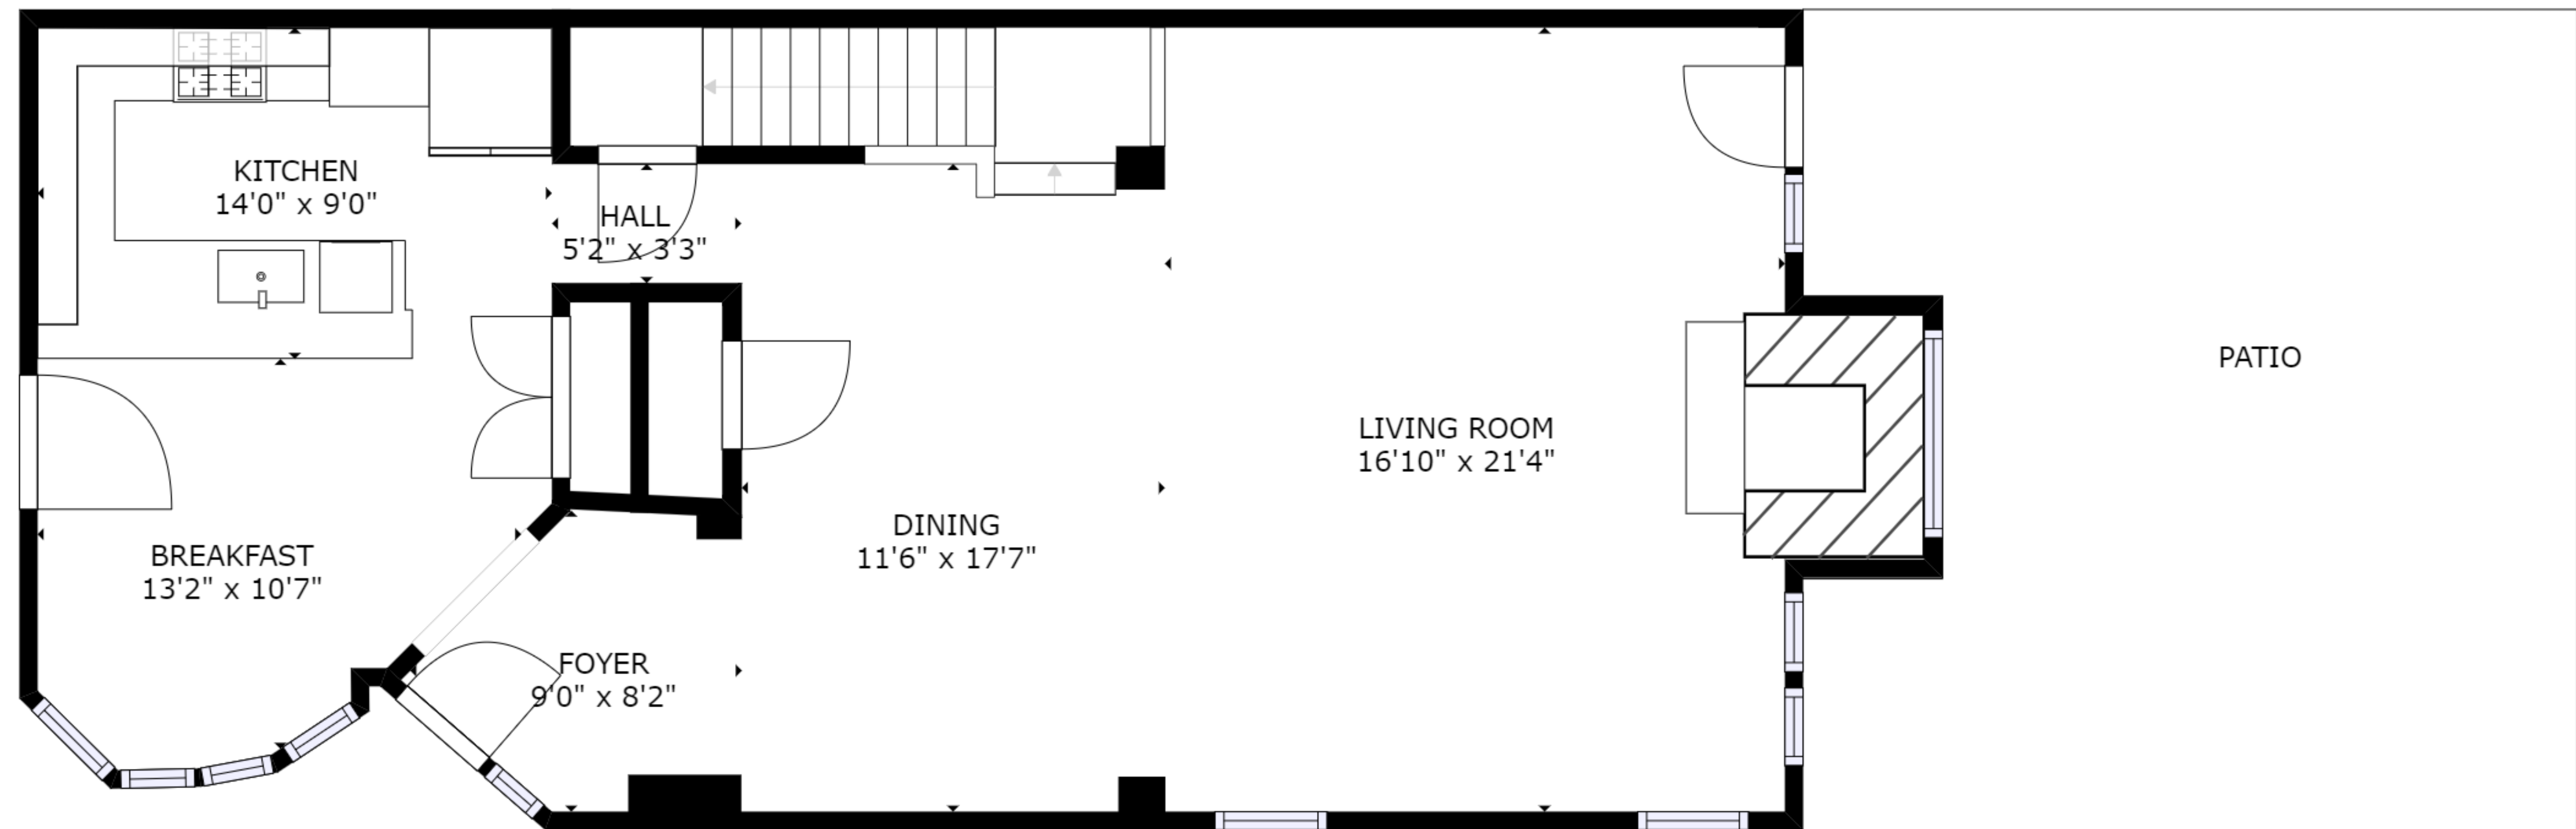

FLOOR 2

FLOOR 1

GROSS INTERNAL AREA
 FLOOR 1: 1012 sq ft, FLOOR 2: 1489 sq ft
 EXCLUDED AREAS: , PATIO: 441 sq ft
 TOTAL: 2501 sq ft
 SIZES AND DIMENSIONS ARE APPROXIMATE, ACTUAL MAY VARY.